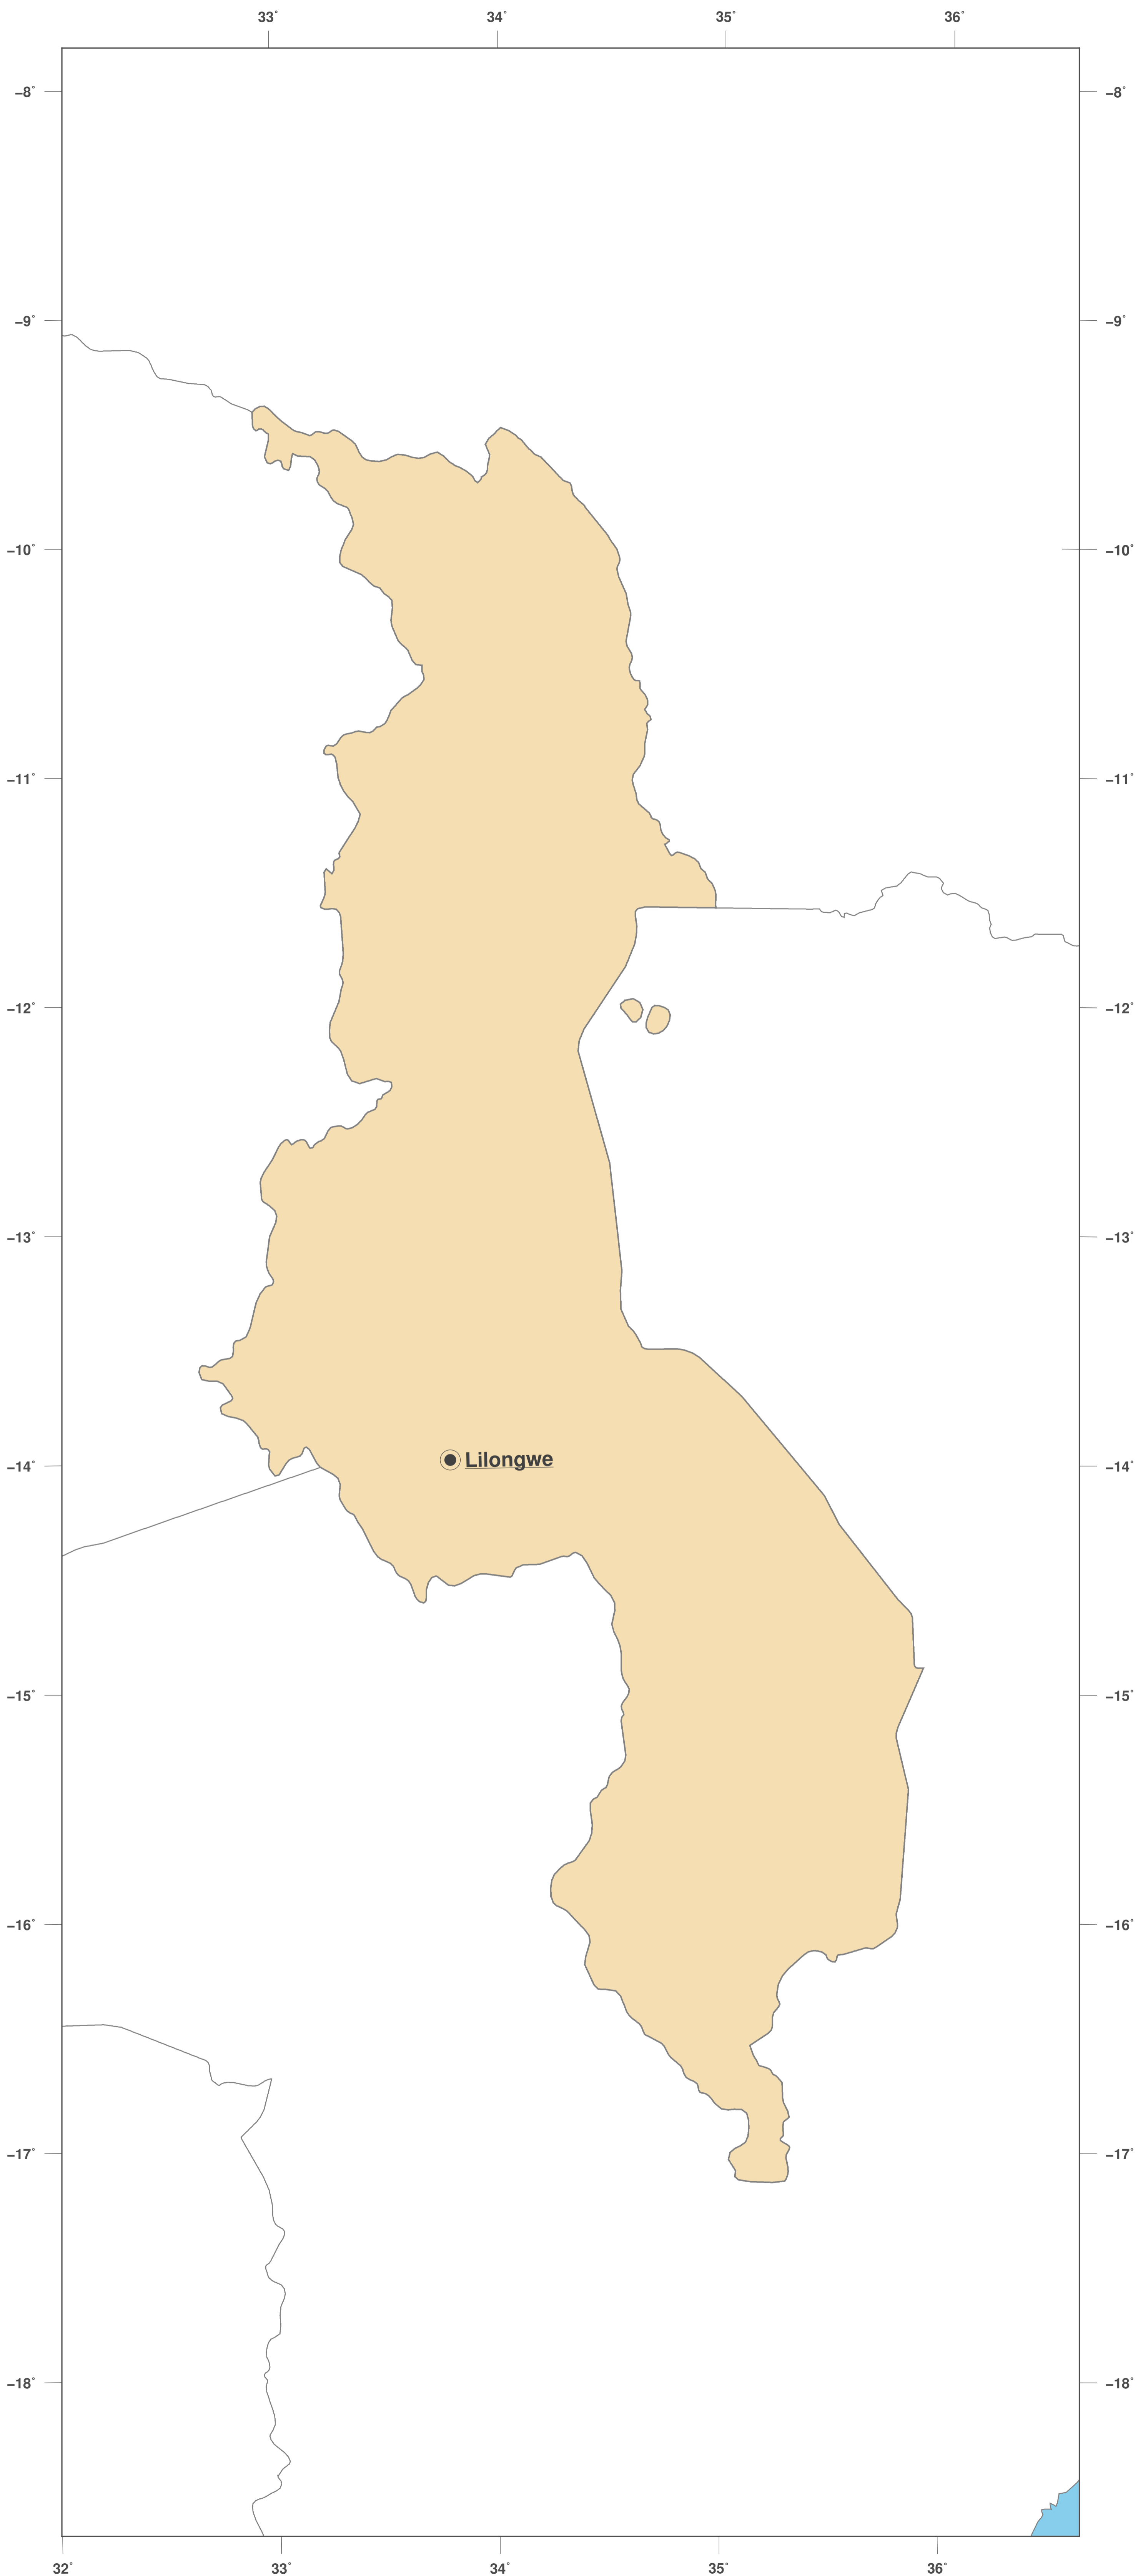

# Malawi: Outline Map II

**Map-License:**

This map is licensed under the CC-BY-3.0 (<http://creativecommons.org/licenses/by/3.0/deed.en>). Please cite the GinkgoMaps-project and link back (<http://www.ginkgomaps.com>).

**Parameter and used data:**

Map Projection: Lambert (equal area); Map Center: lat -13.25° lon 34.3°; vector data: political borders by Natural Earth provided by <http://www.naturalearthdata.com>