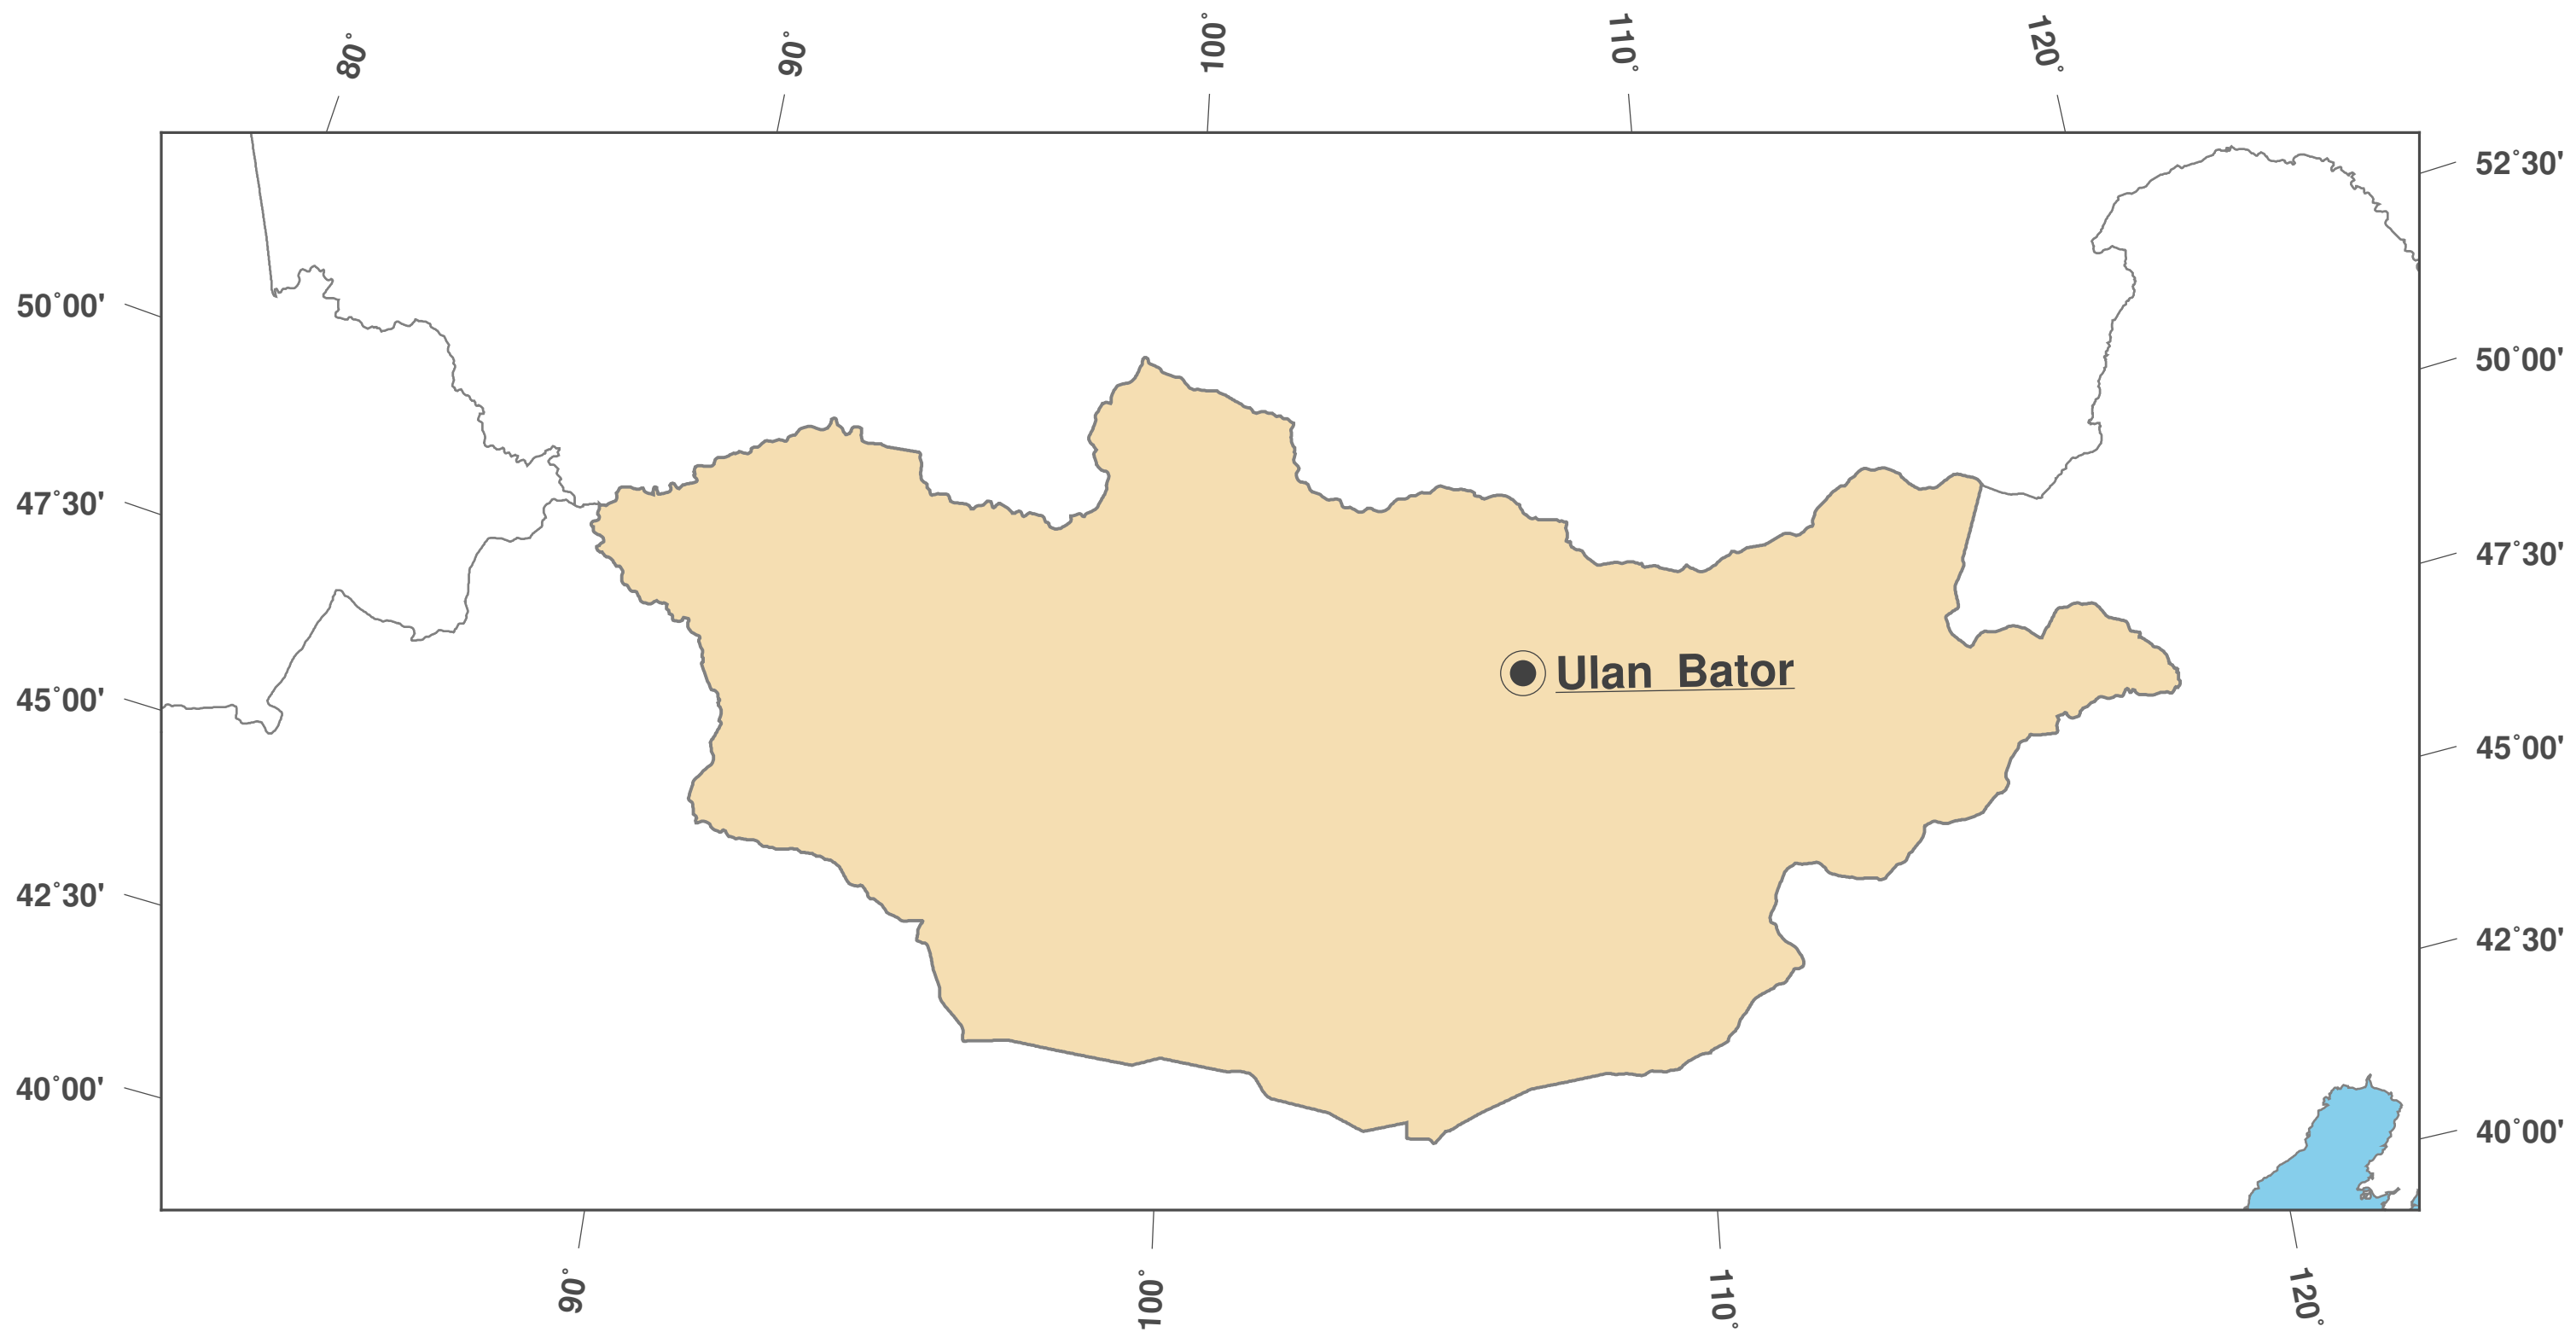

# Mongolia: Outline Map II

**GINKGO  
MAPS**

**Map-License:**

This map is licensed under the CC-BY-3.0 (<http://creativecommons.org/licenses/by/3.0/deed.en>). Please cite the GinkgoMaps-project and link back (<http://www.ginkgomaps.com>).

**Parameter and used data:**

Map Projection: Lambert (equal area); Map Center: lat 46.86° lon 103.84°; vector data: political borders by Natural Earth provided by <http://www.naturalearthdata.com>