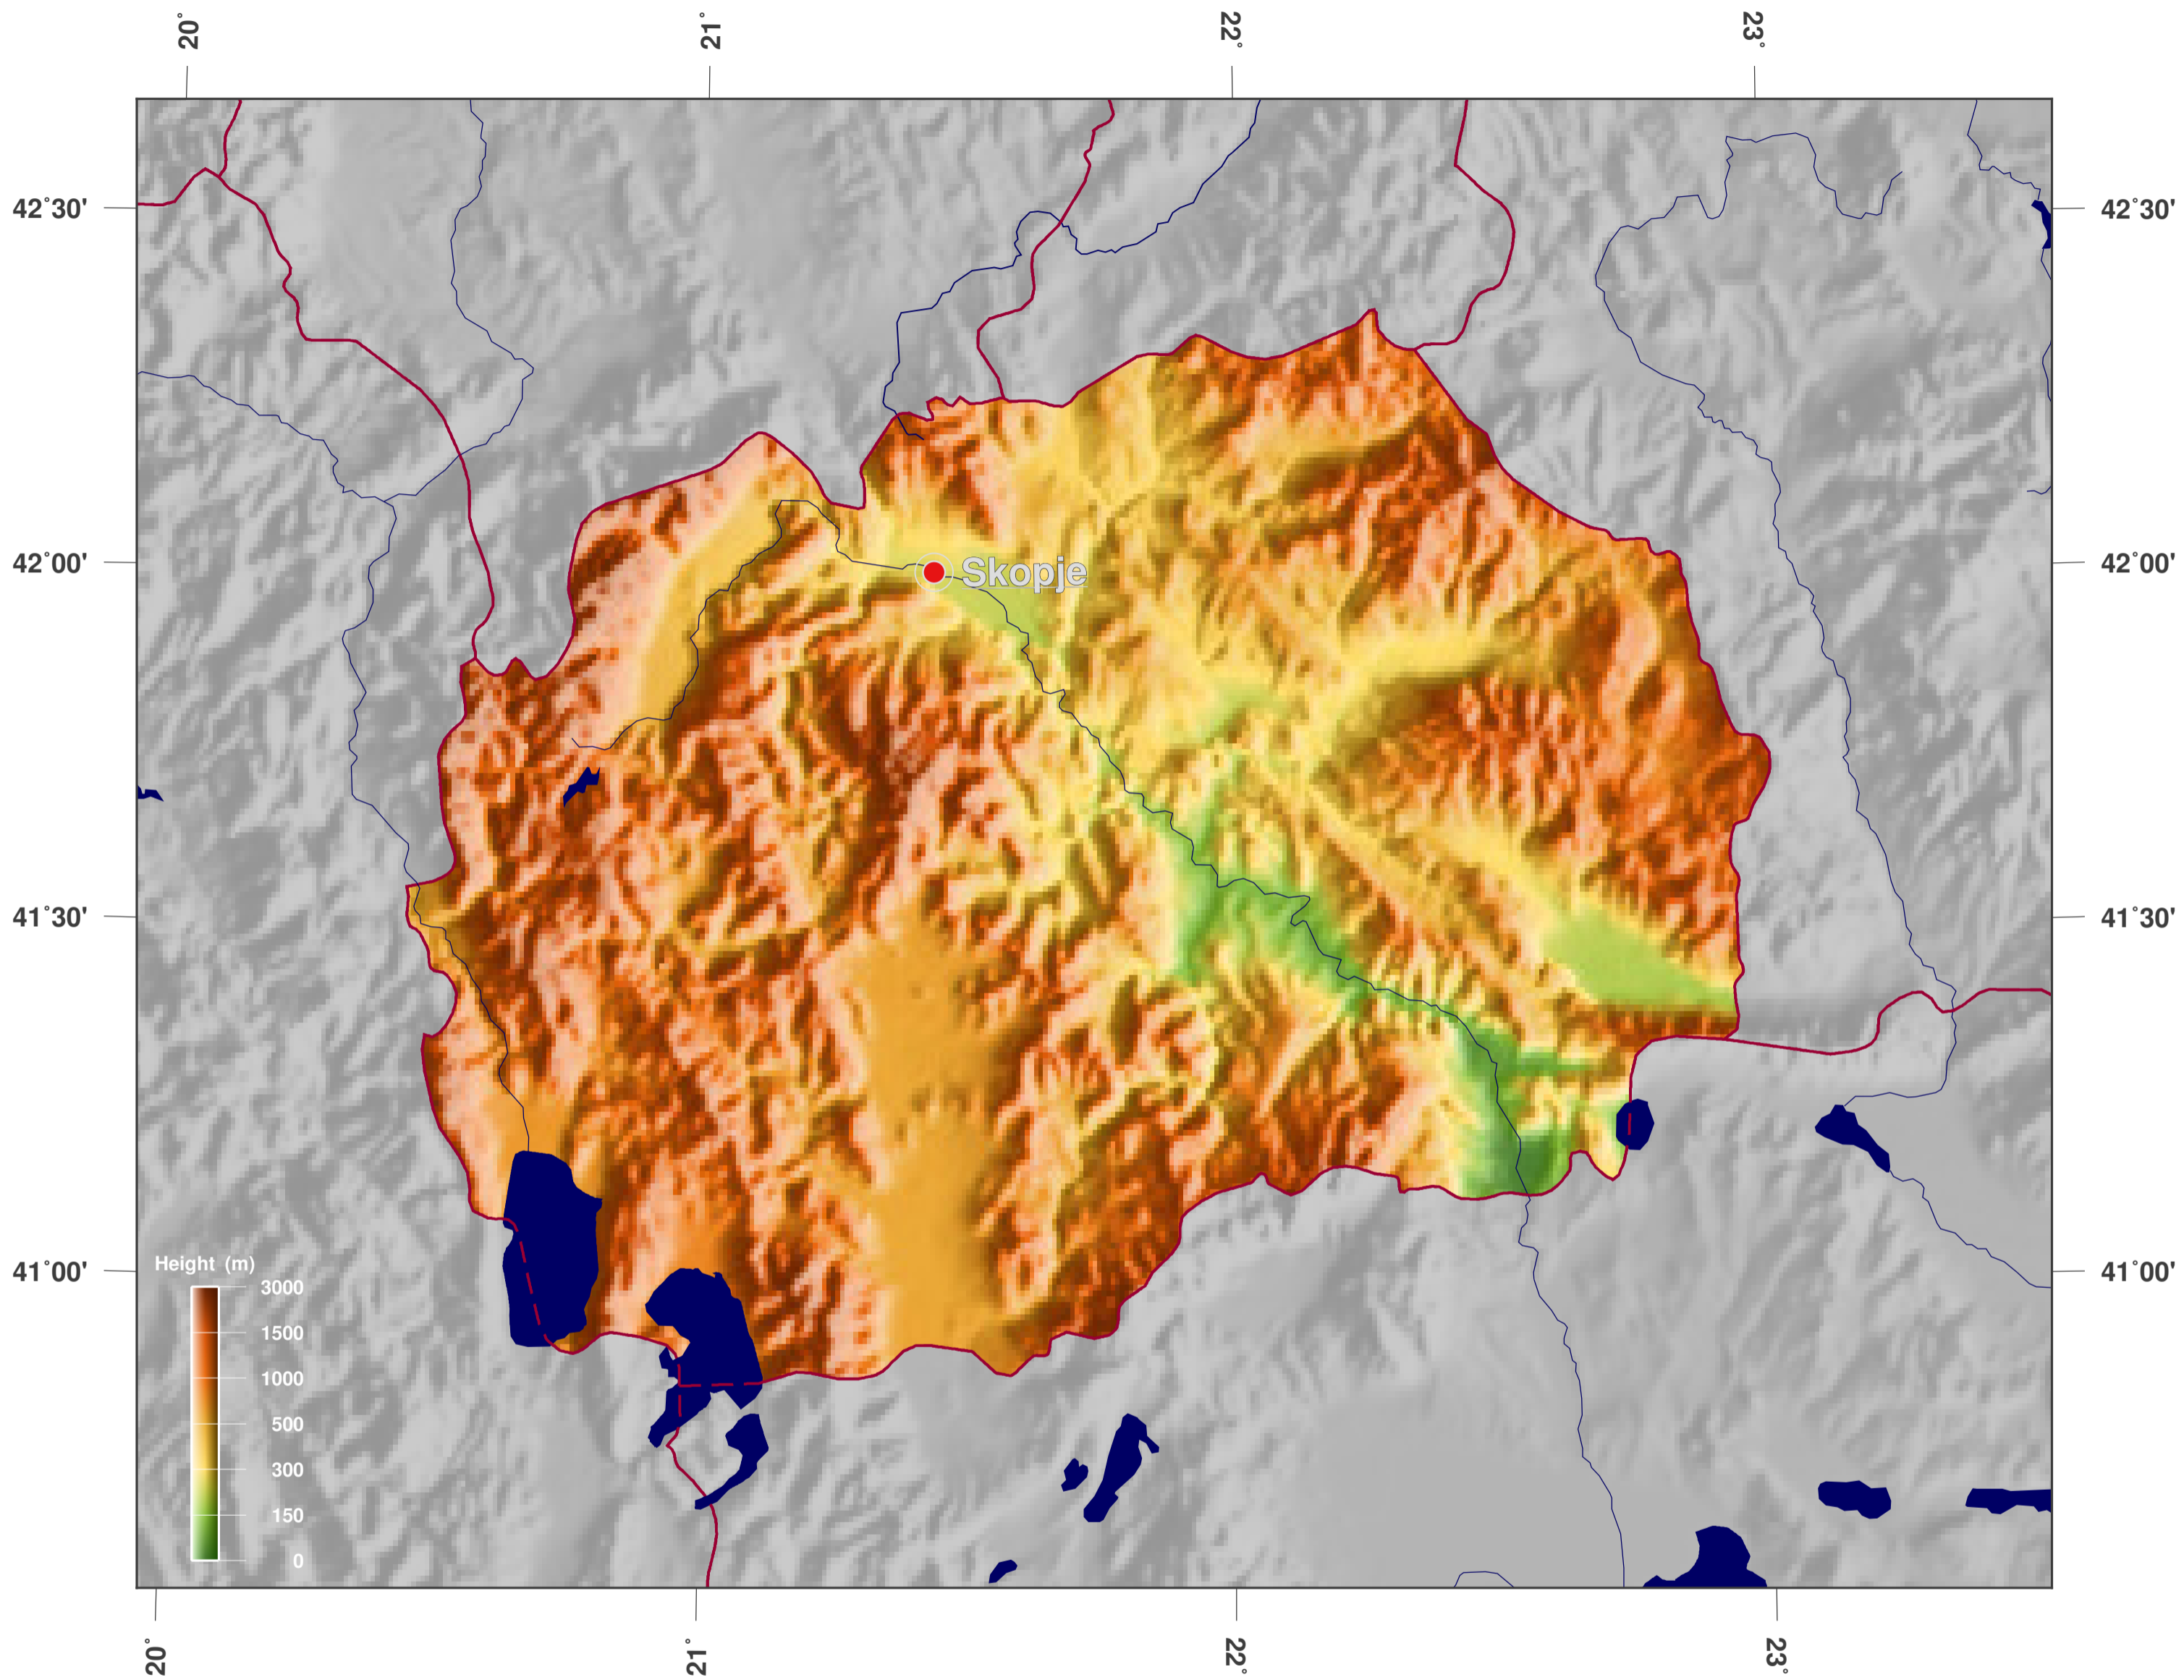

Macedonia: shaded height and relief map

Map-License:

This map is licensed under the CC-BY-3.0 (<http://creativecommons.org/licenses/by/3.0/deed.en>). Please cite the GinkgoMaps-project and link back (<http://www.ginkgomaps.com>).

Parameter and used data:

Map Projection: Lambert (equal area); Map Center: lat 41.61°; lon 21.75°; vector data: Natural Earth (www.naturalearthdata.com) and GSHHG (www.soest.hawaii.edu/pwessel/gshhg); raster data: Geoware (www.geoware-online.com).