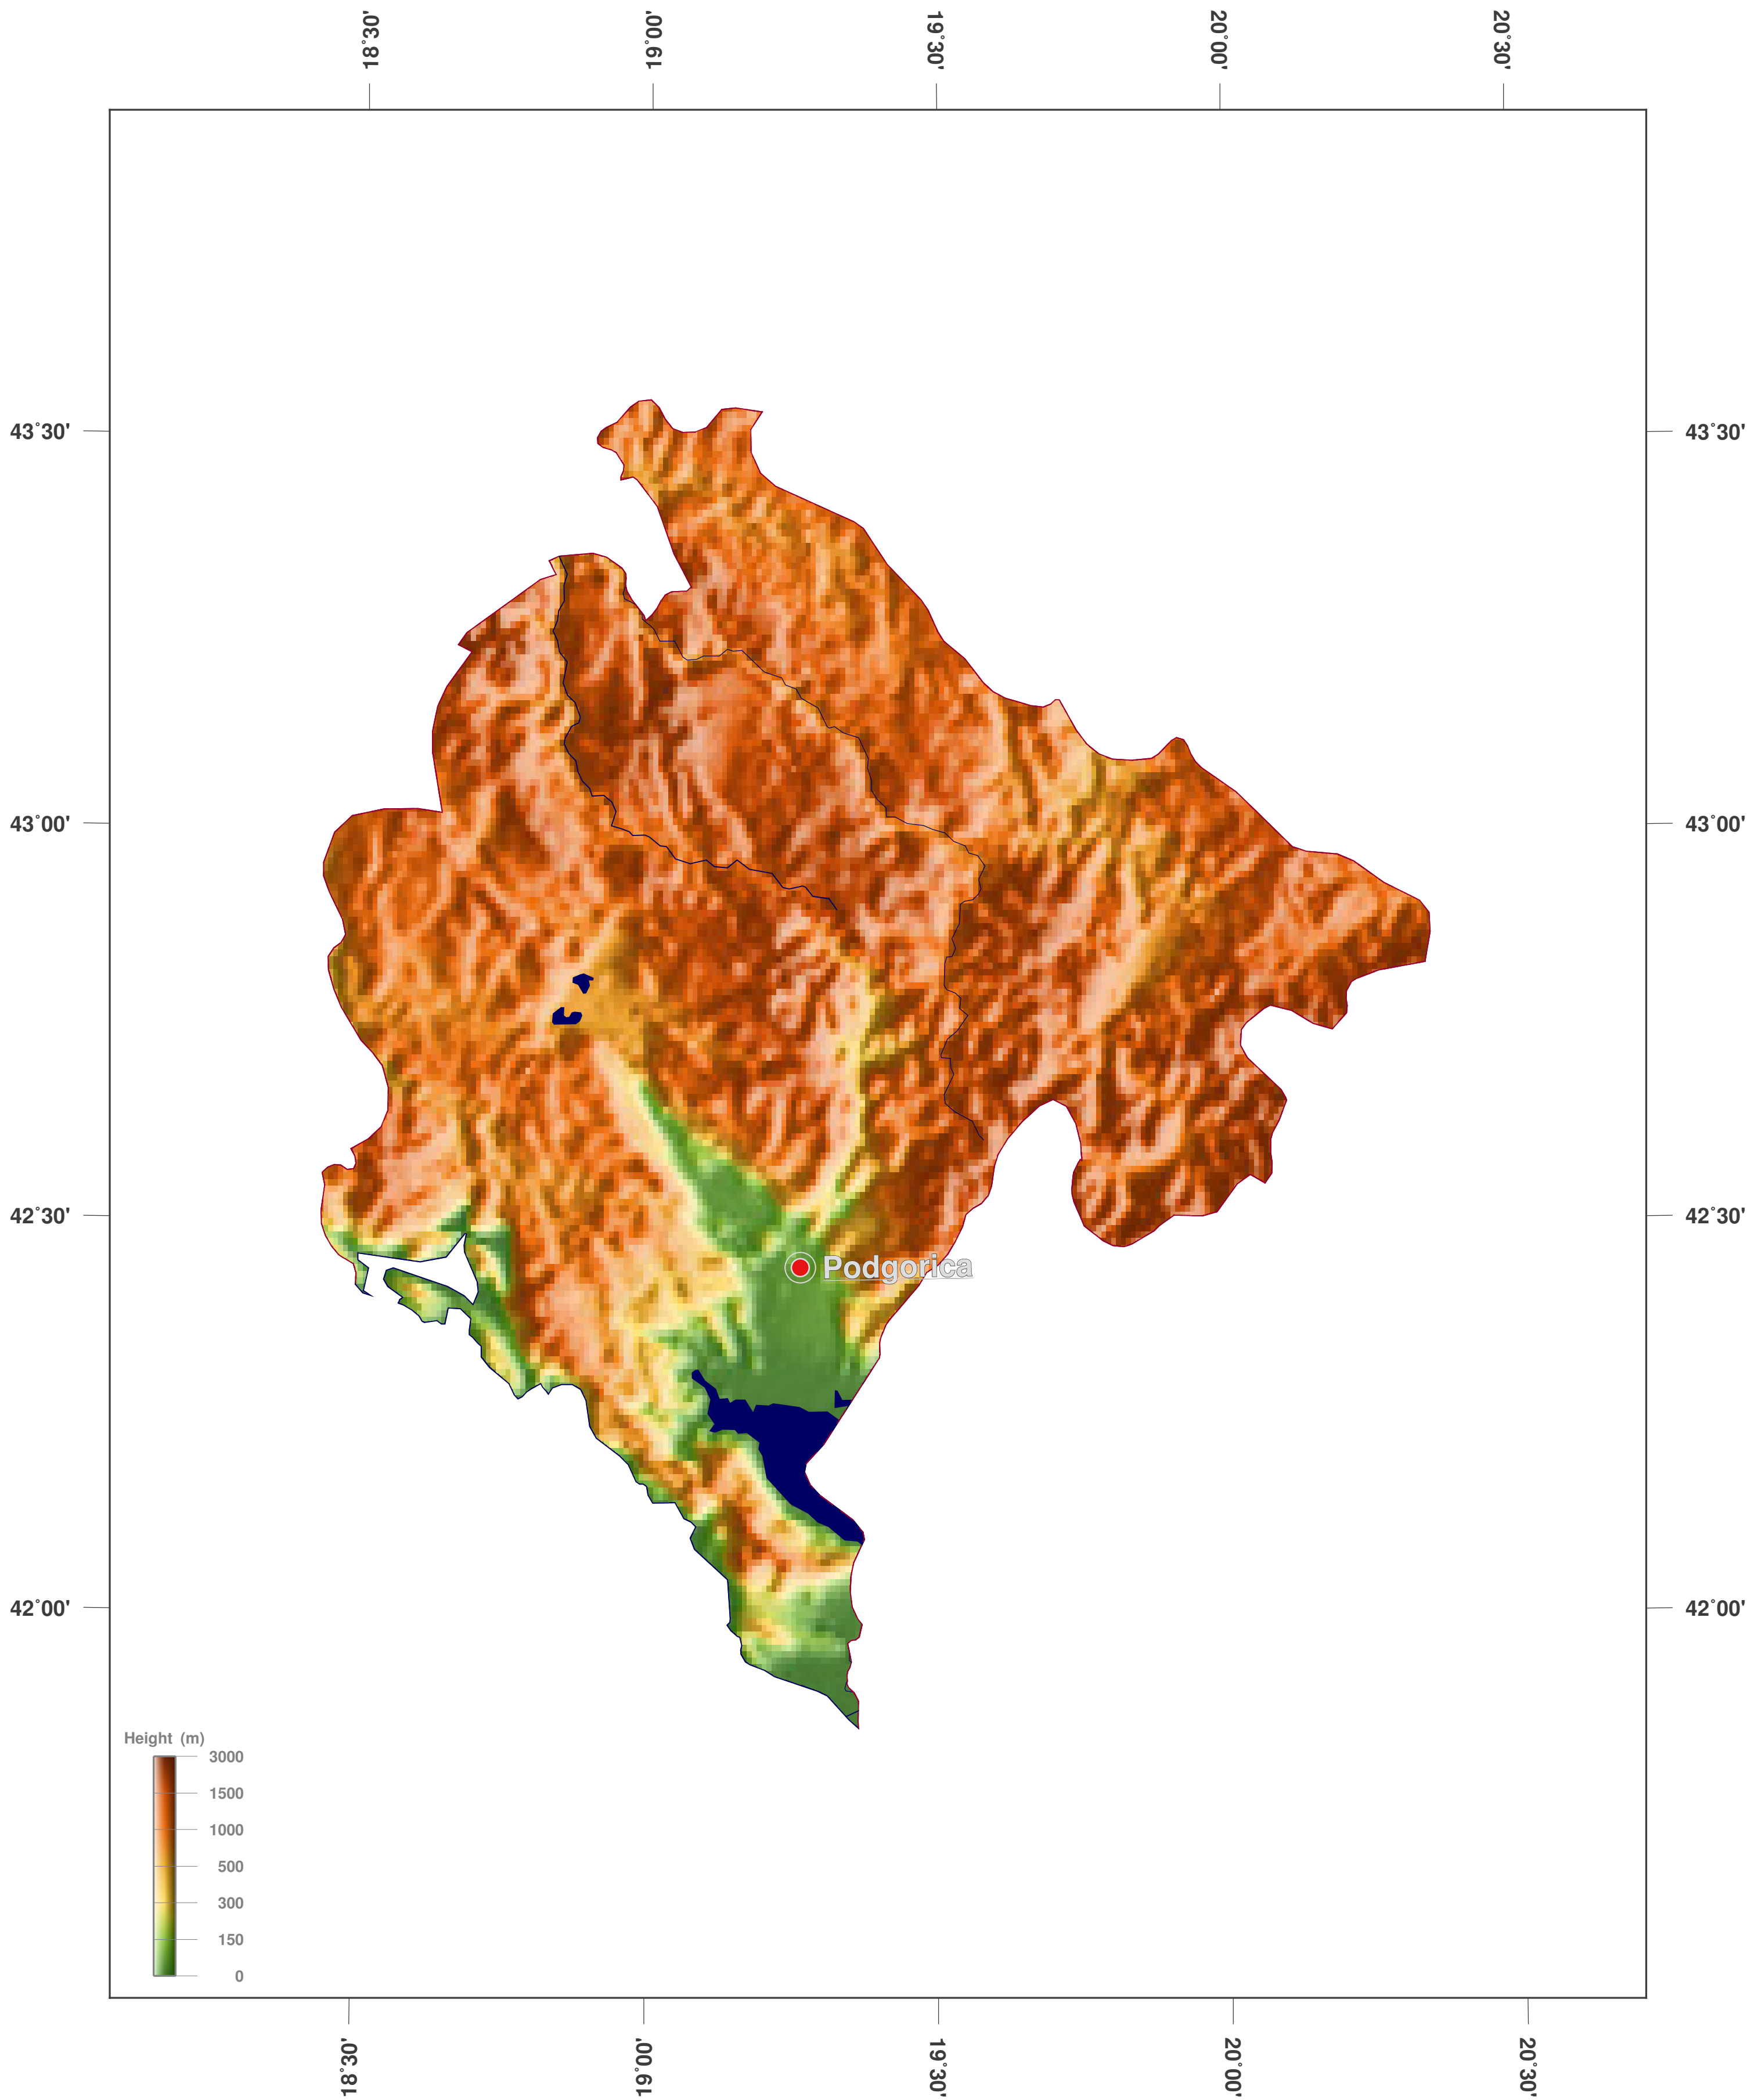

Montenegro: shaded height and relief map

**GINKGO
MAPS**

Map-License:

This map is licensed under the CC-BY-3.0 (<http://creativecommons.org/licenses/by/3.0/deed.en>). Please cite the GinkgoMaps-project and link back (<http://www.ginkgomaps.com>).

Parameter and used data:

Map Projection: Lambert (equal area); Map Center: lat 42.71°; lon 19.41°; vector data: Natural Earth (www.naturalearthdata.com) and GSHHG (www.soest.hawaii.edu/pwessel/gshhg); raster data: Geoware (www.geoware-online.com).