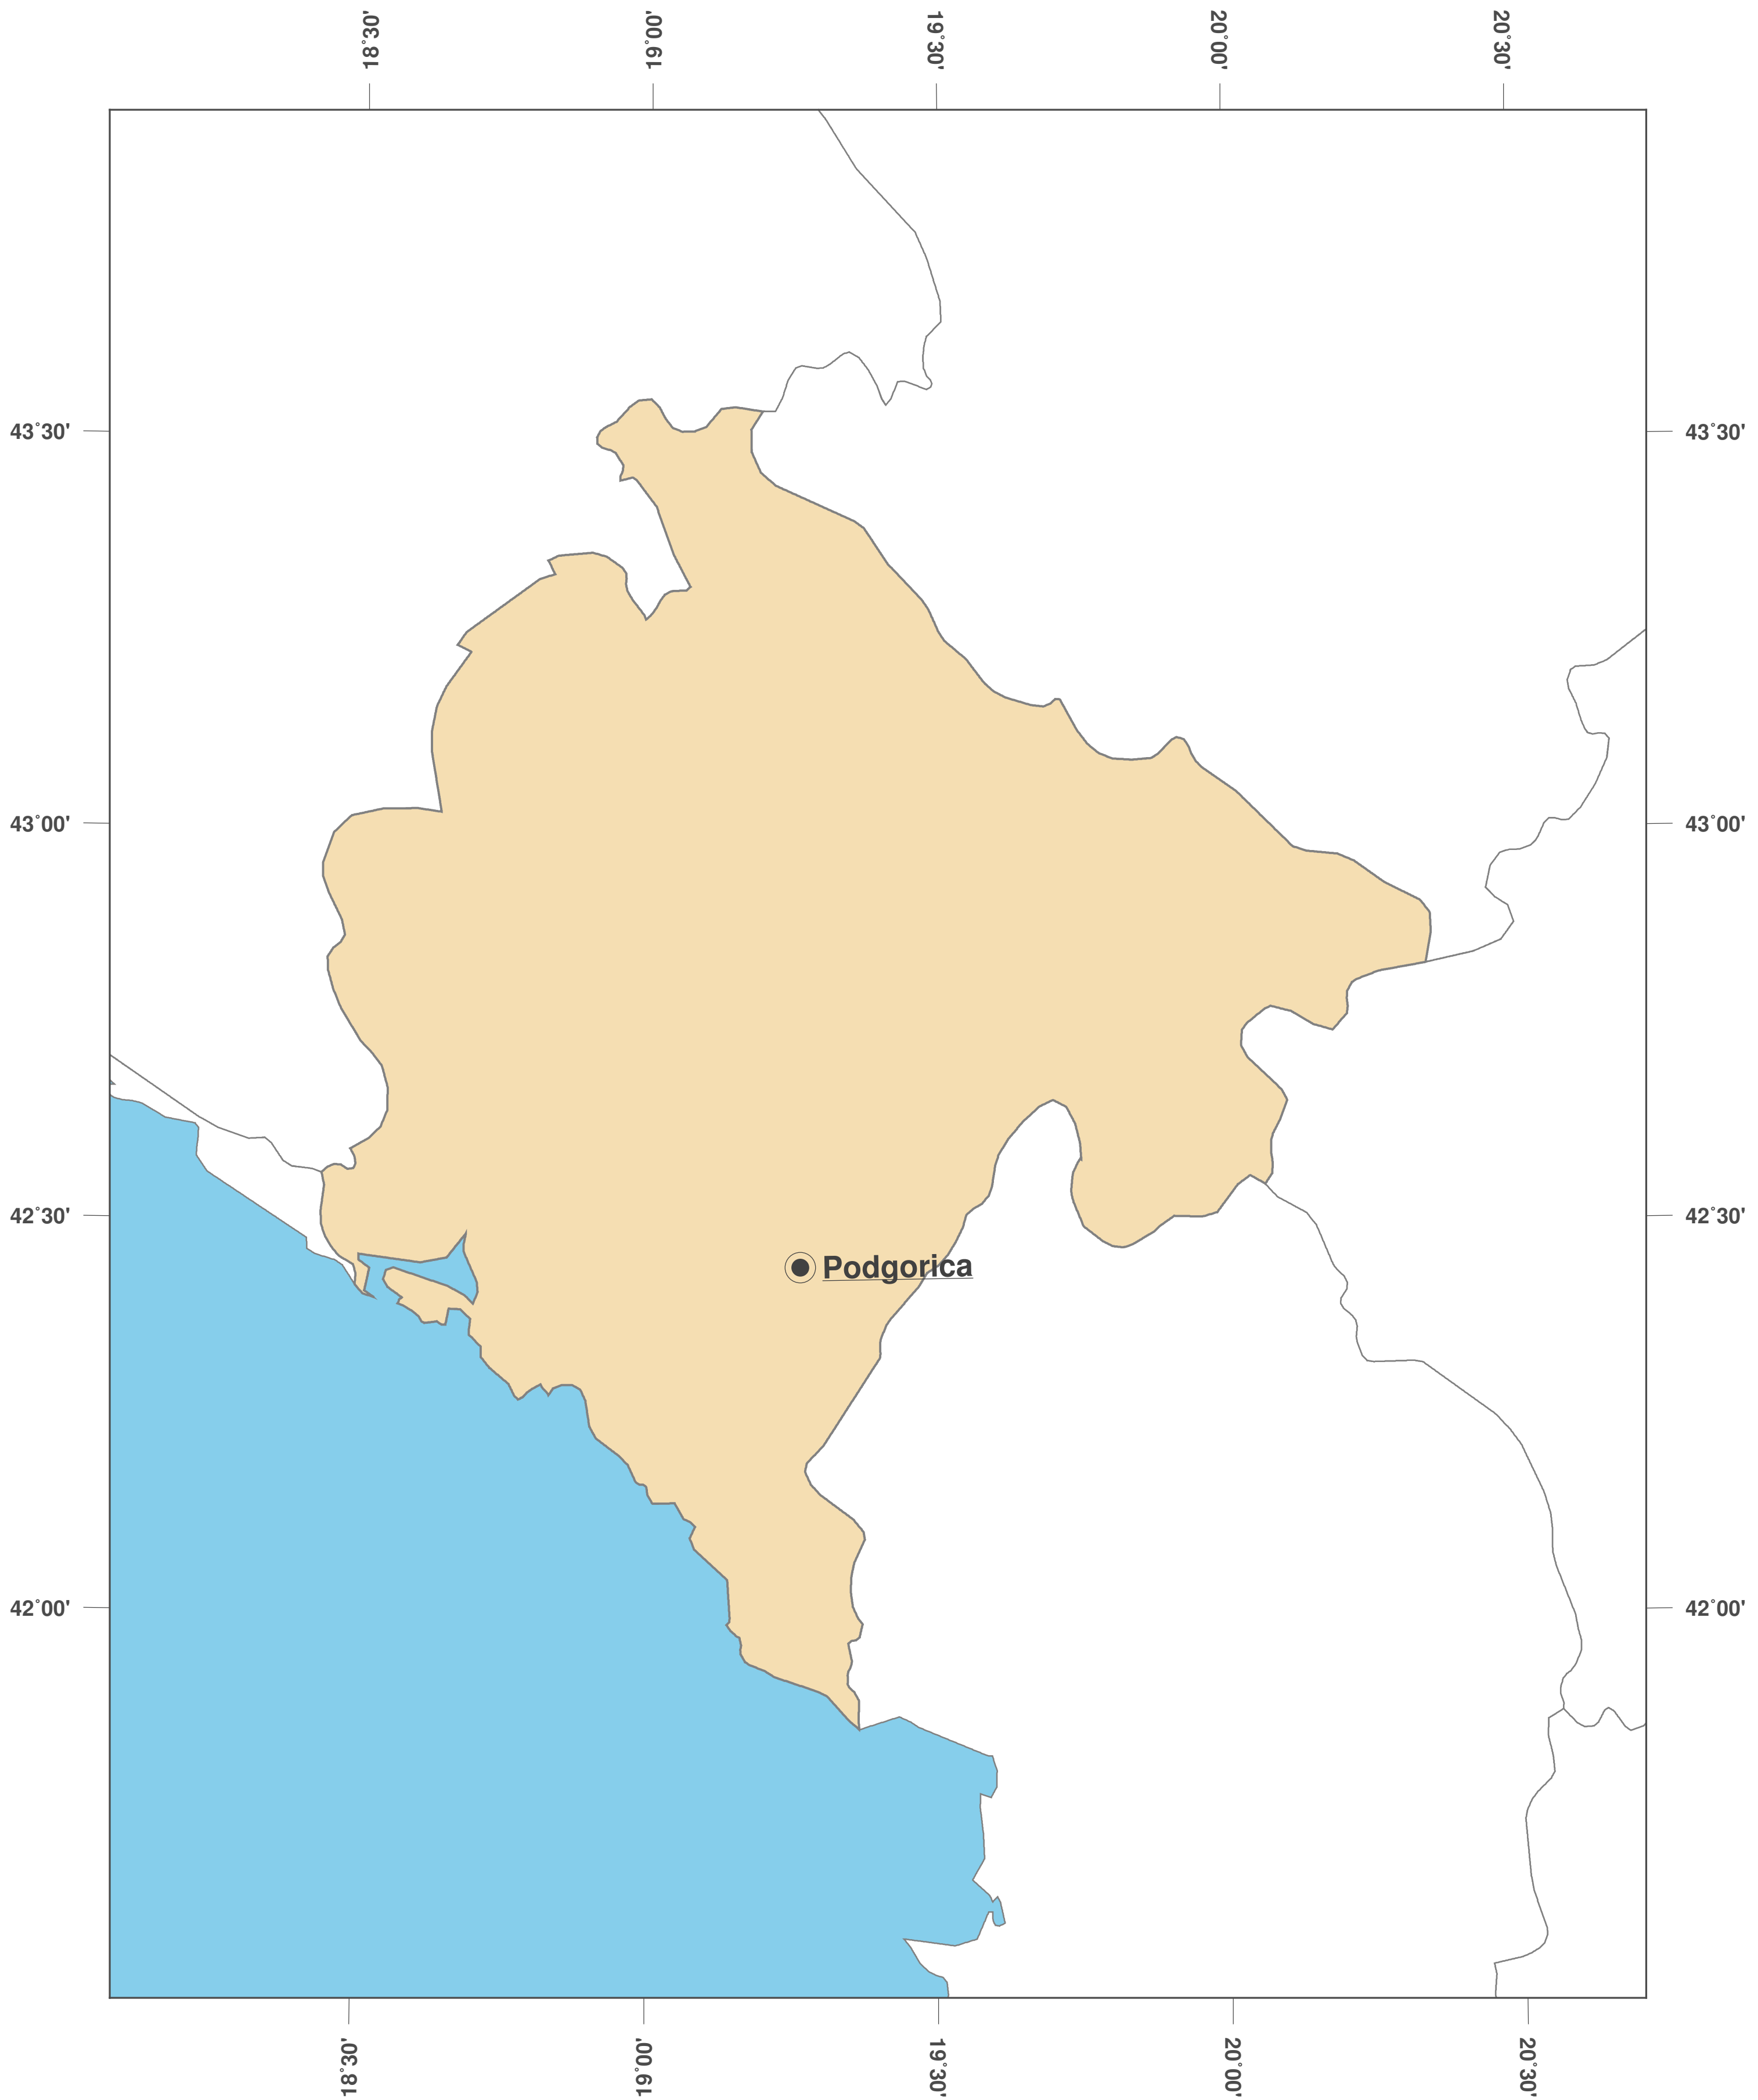

# Montenegro: Outline Map II

**GINKGO  
MAPS**

**Map-License:**

This map is licensed under the CC-BY-3.0 (<http://creativecommons.org/licenses/by/3.0/deed.en>). Please cite the GinkgoMaps-project and link back (<http://www.ginkgomaps.com>).

**Parameter and used data:**

Map Projection: Lambert (equal area); Map Center: lat 42.71° lon 19.41°; vector data: political borders by Natural Earth provided by <http://www.naturalearthdata.com>