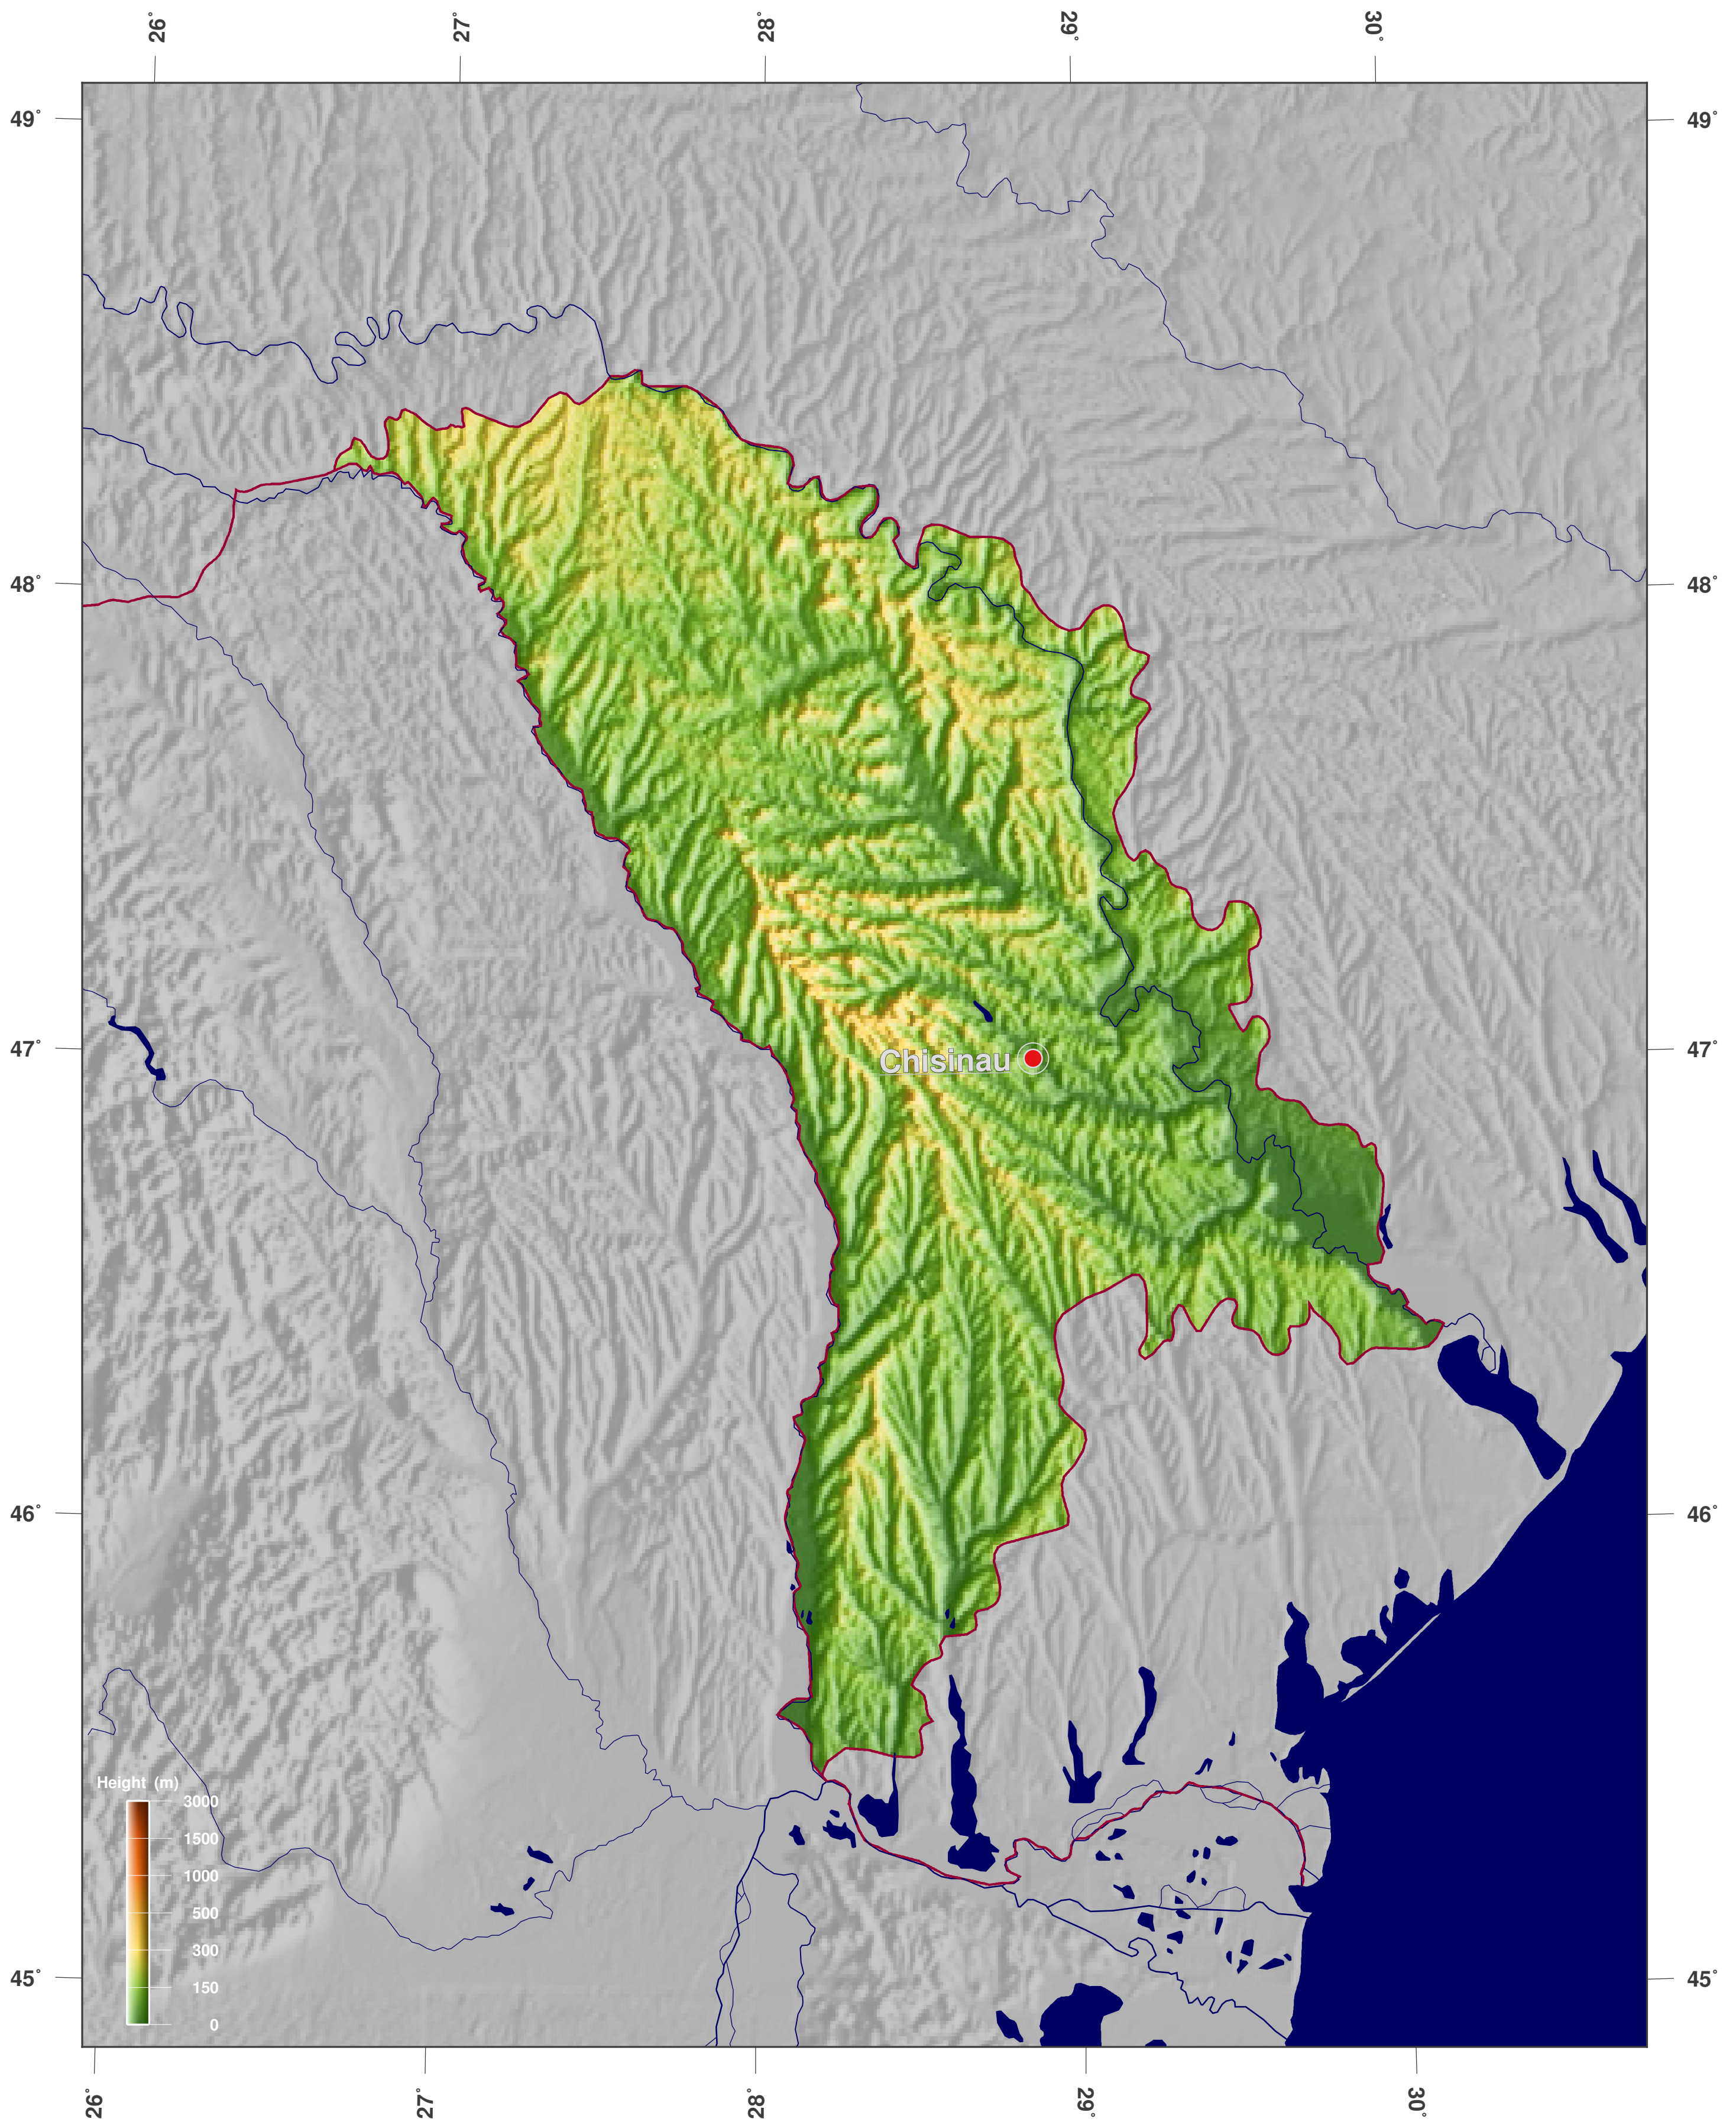

# Moldova: shaded height and relief map

## Map-License:

This map is licensed under the CC-BY-3.0 (<http://creativecommons.org/licenses/by/3.0/deed.en>). Please cite the GinkgoMaps-project and link back (<http://www.ginkgomaps.com>).

## Parameter and used data:

Map Projection: Lambert (equal area); Map Center: lat 46.98°; lon 28.38°; vector data: Natural Earth ([www.naturalearthdata.com](http://www.naturalearthdata.com)) and GSHHG ([www.soest.hawaii.edu/pwessel/gshhg](http://www.soest.hawaii.edu/pwessel/gshhg)); raster data: Geoware ([www.geoware-online.com](http://www.geoware-online.com)).