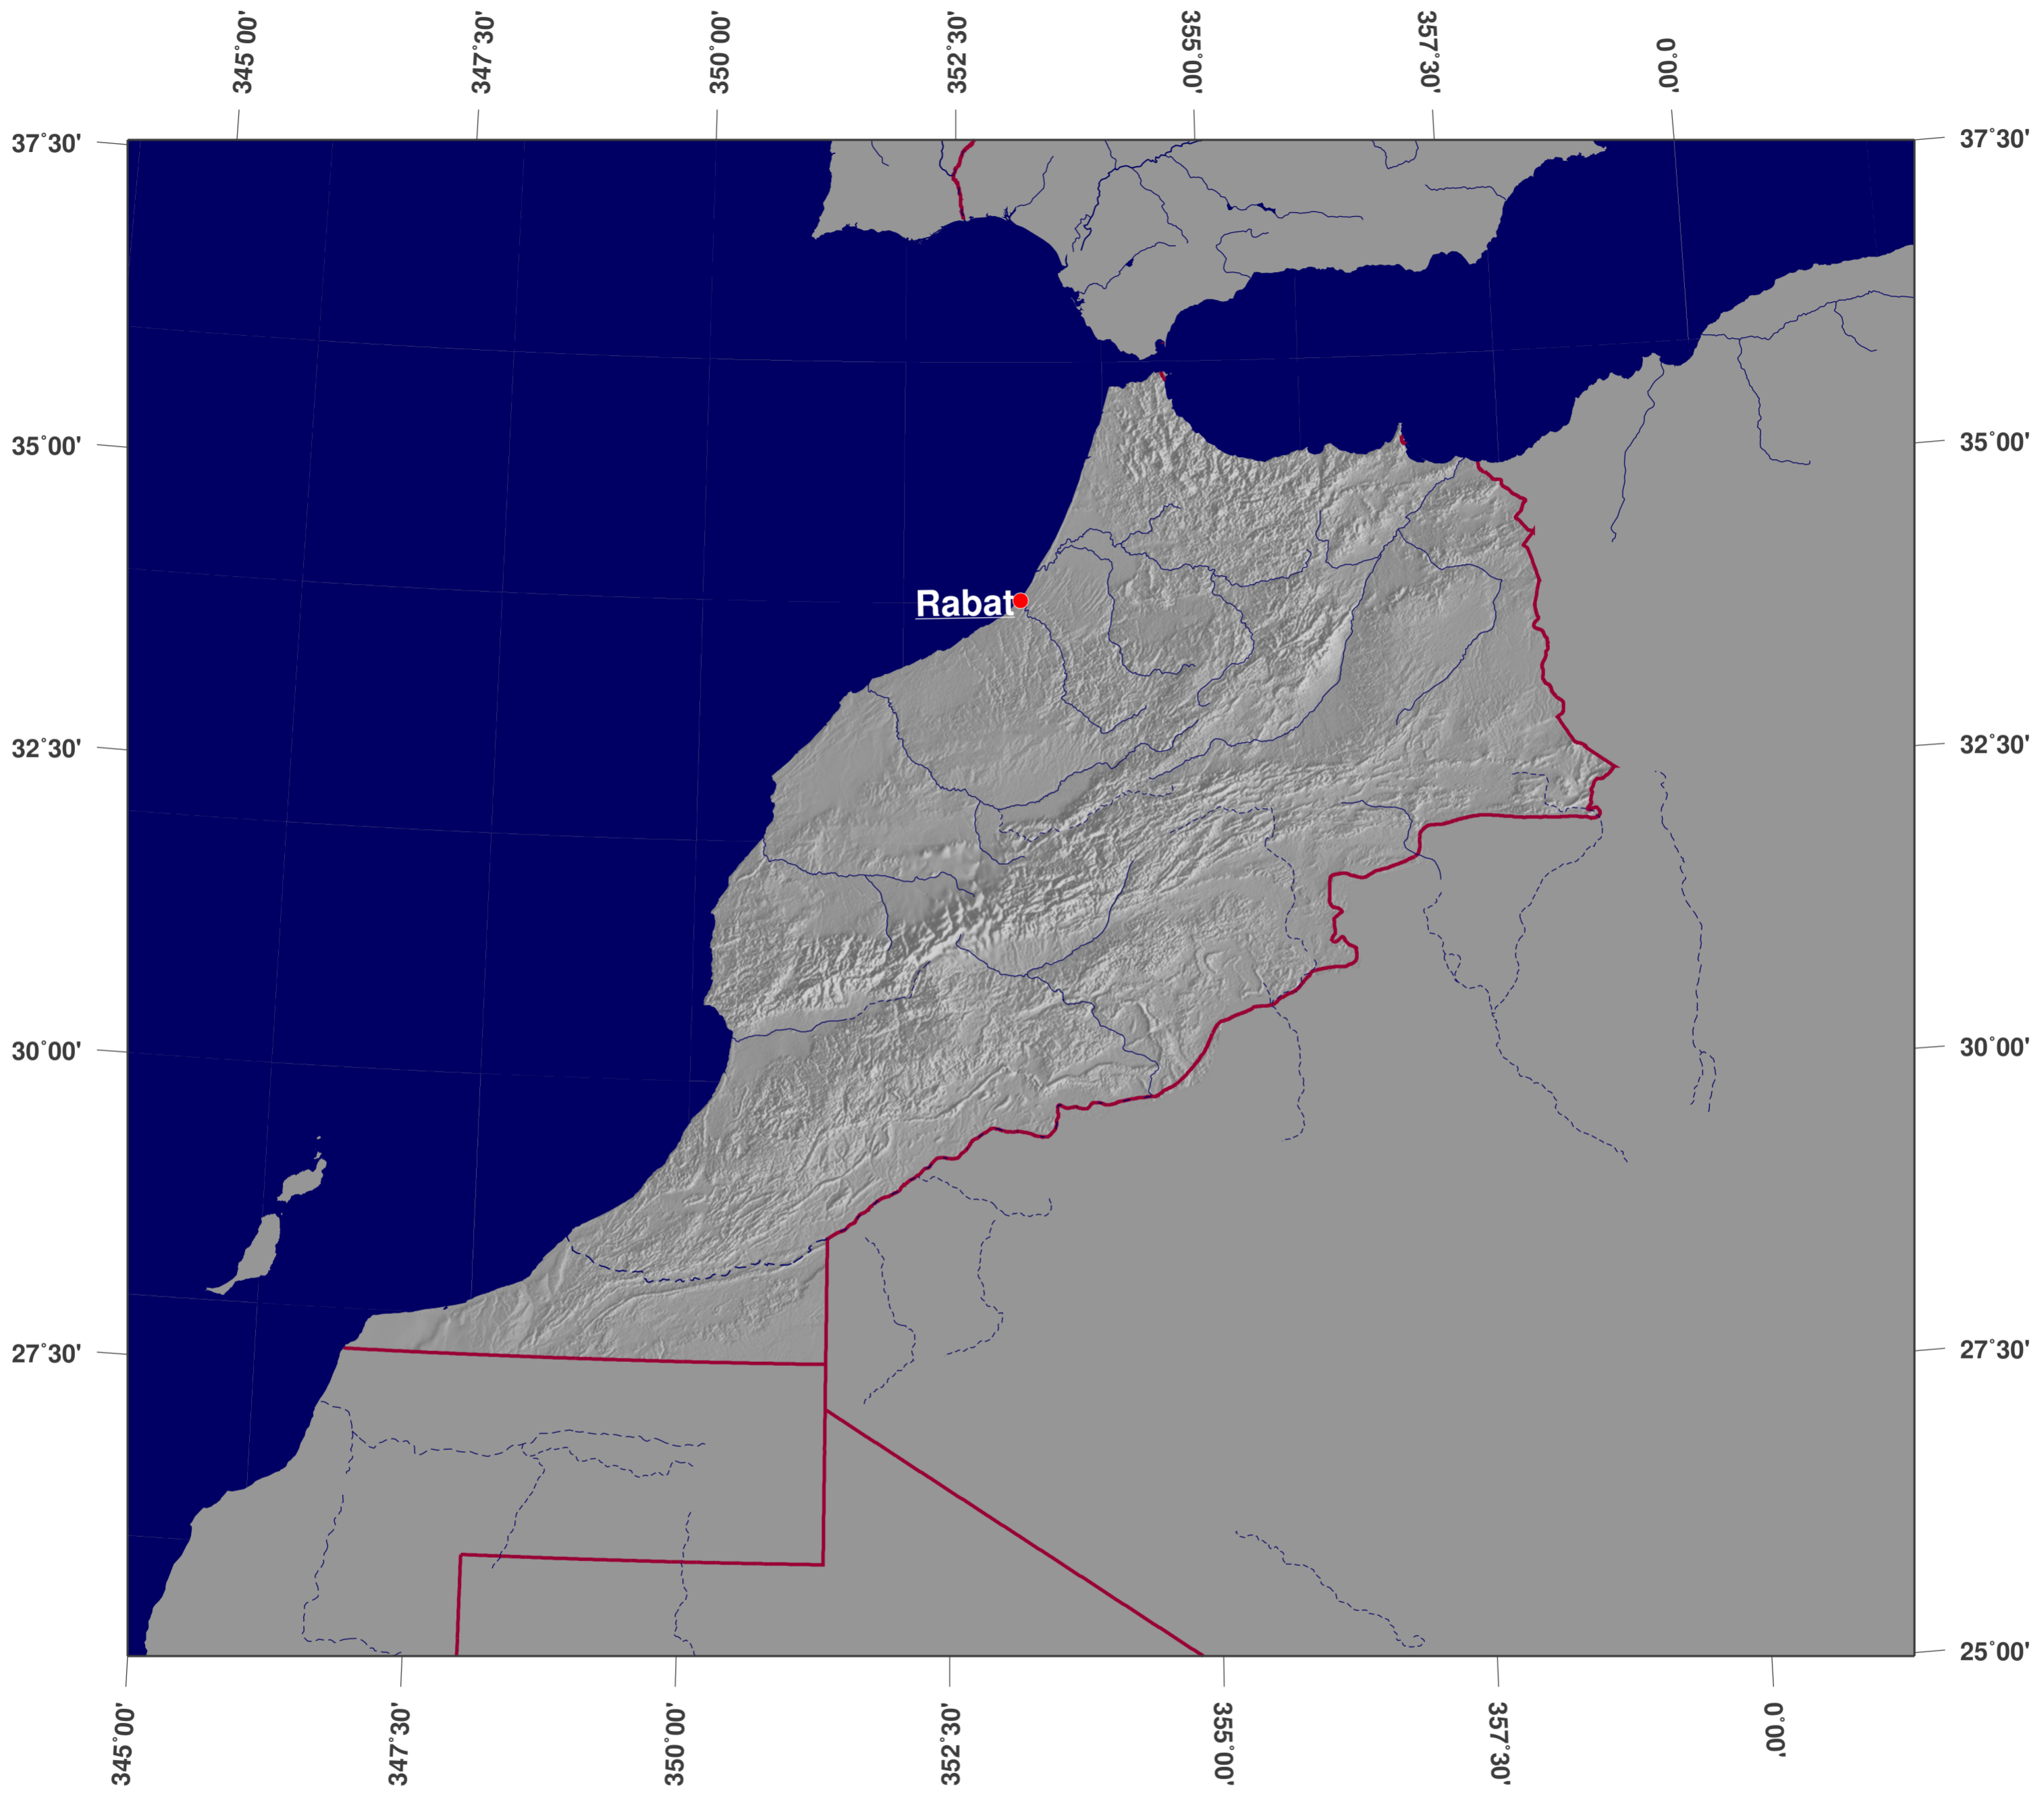

Morocco: shaded relief map

Map-License:

This map is licensed under the Creative Commons Attribution 3.0 License (<http://creativecommons.org/licenses/by/3.0/>). Please cite the GinkgoMaps-project or link back (<http://www.ginkgomaps.com>).

Parameter and used data:

Map Projection: Lambert (equal area); Map Center: lat 31.8°; lon -7.08°; vector data: GSHHS and political borders by GMT (gmt.soest.hawaii.edu); raster data: 30sec dtm-blend of GTOPO30, ICBAO, TOP06.2, and ETOPO5 provided by Geoware (<http://www.geoware-online.com>)