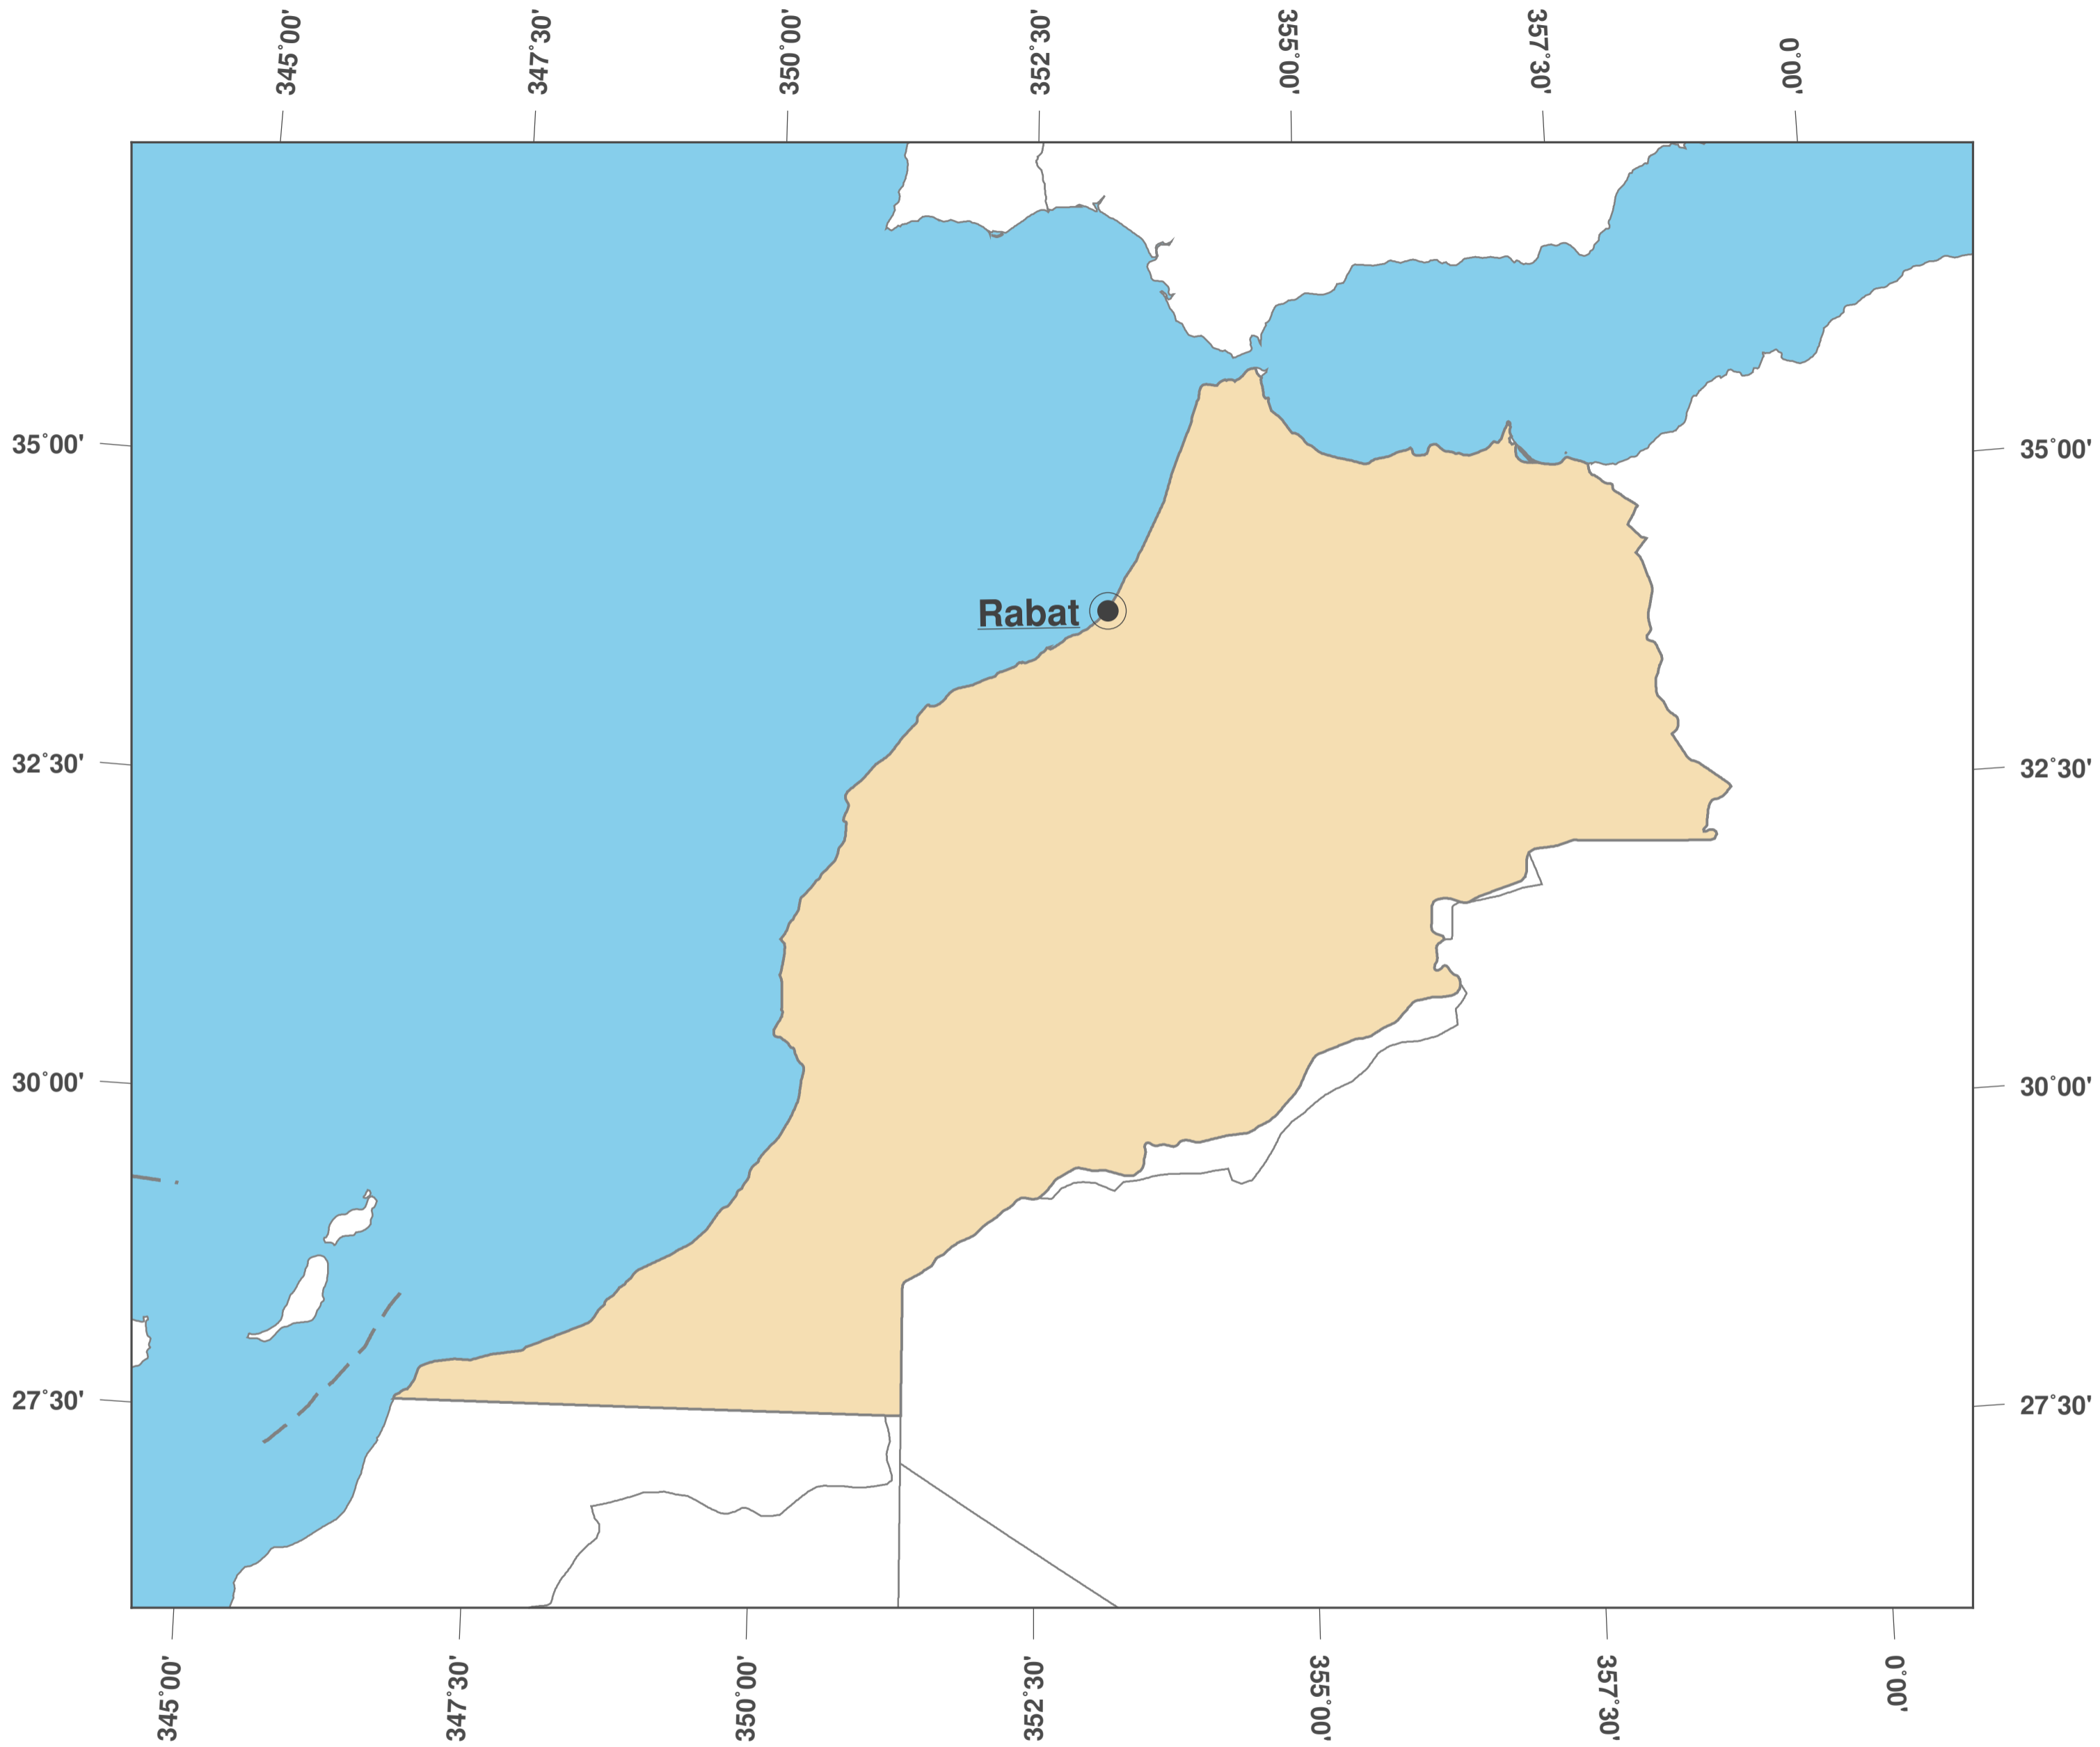

Morocco: Outline Map II

Map-License:

This map is licensed under the CC-BY-3.0 (<http://creativecommons.org/licenses/by/3.0/deed.en>). Please cite the GinkgoMaps-project and link back (<http://www.ginkgomaps.com>).

Parameter and used data:

Map Projection: Lambert (equal area); Map Center: lat 31.79° lon -7.08°; vector data: political borders by Natural Earth provided by <http://www.naturalearthdata.com>