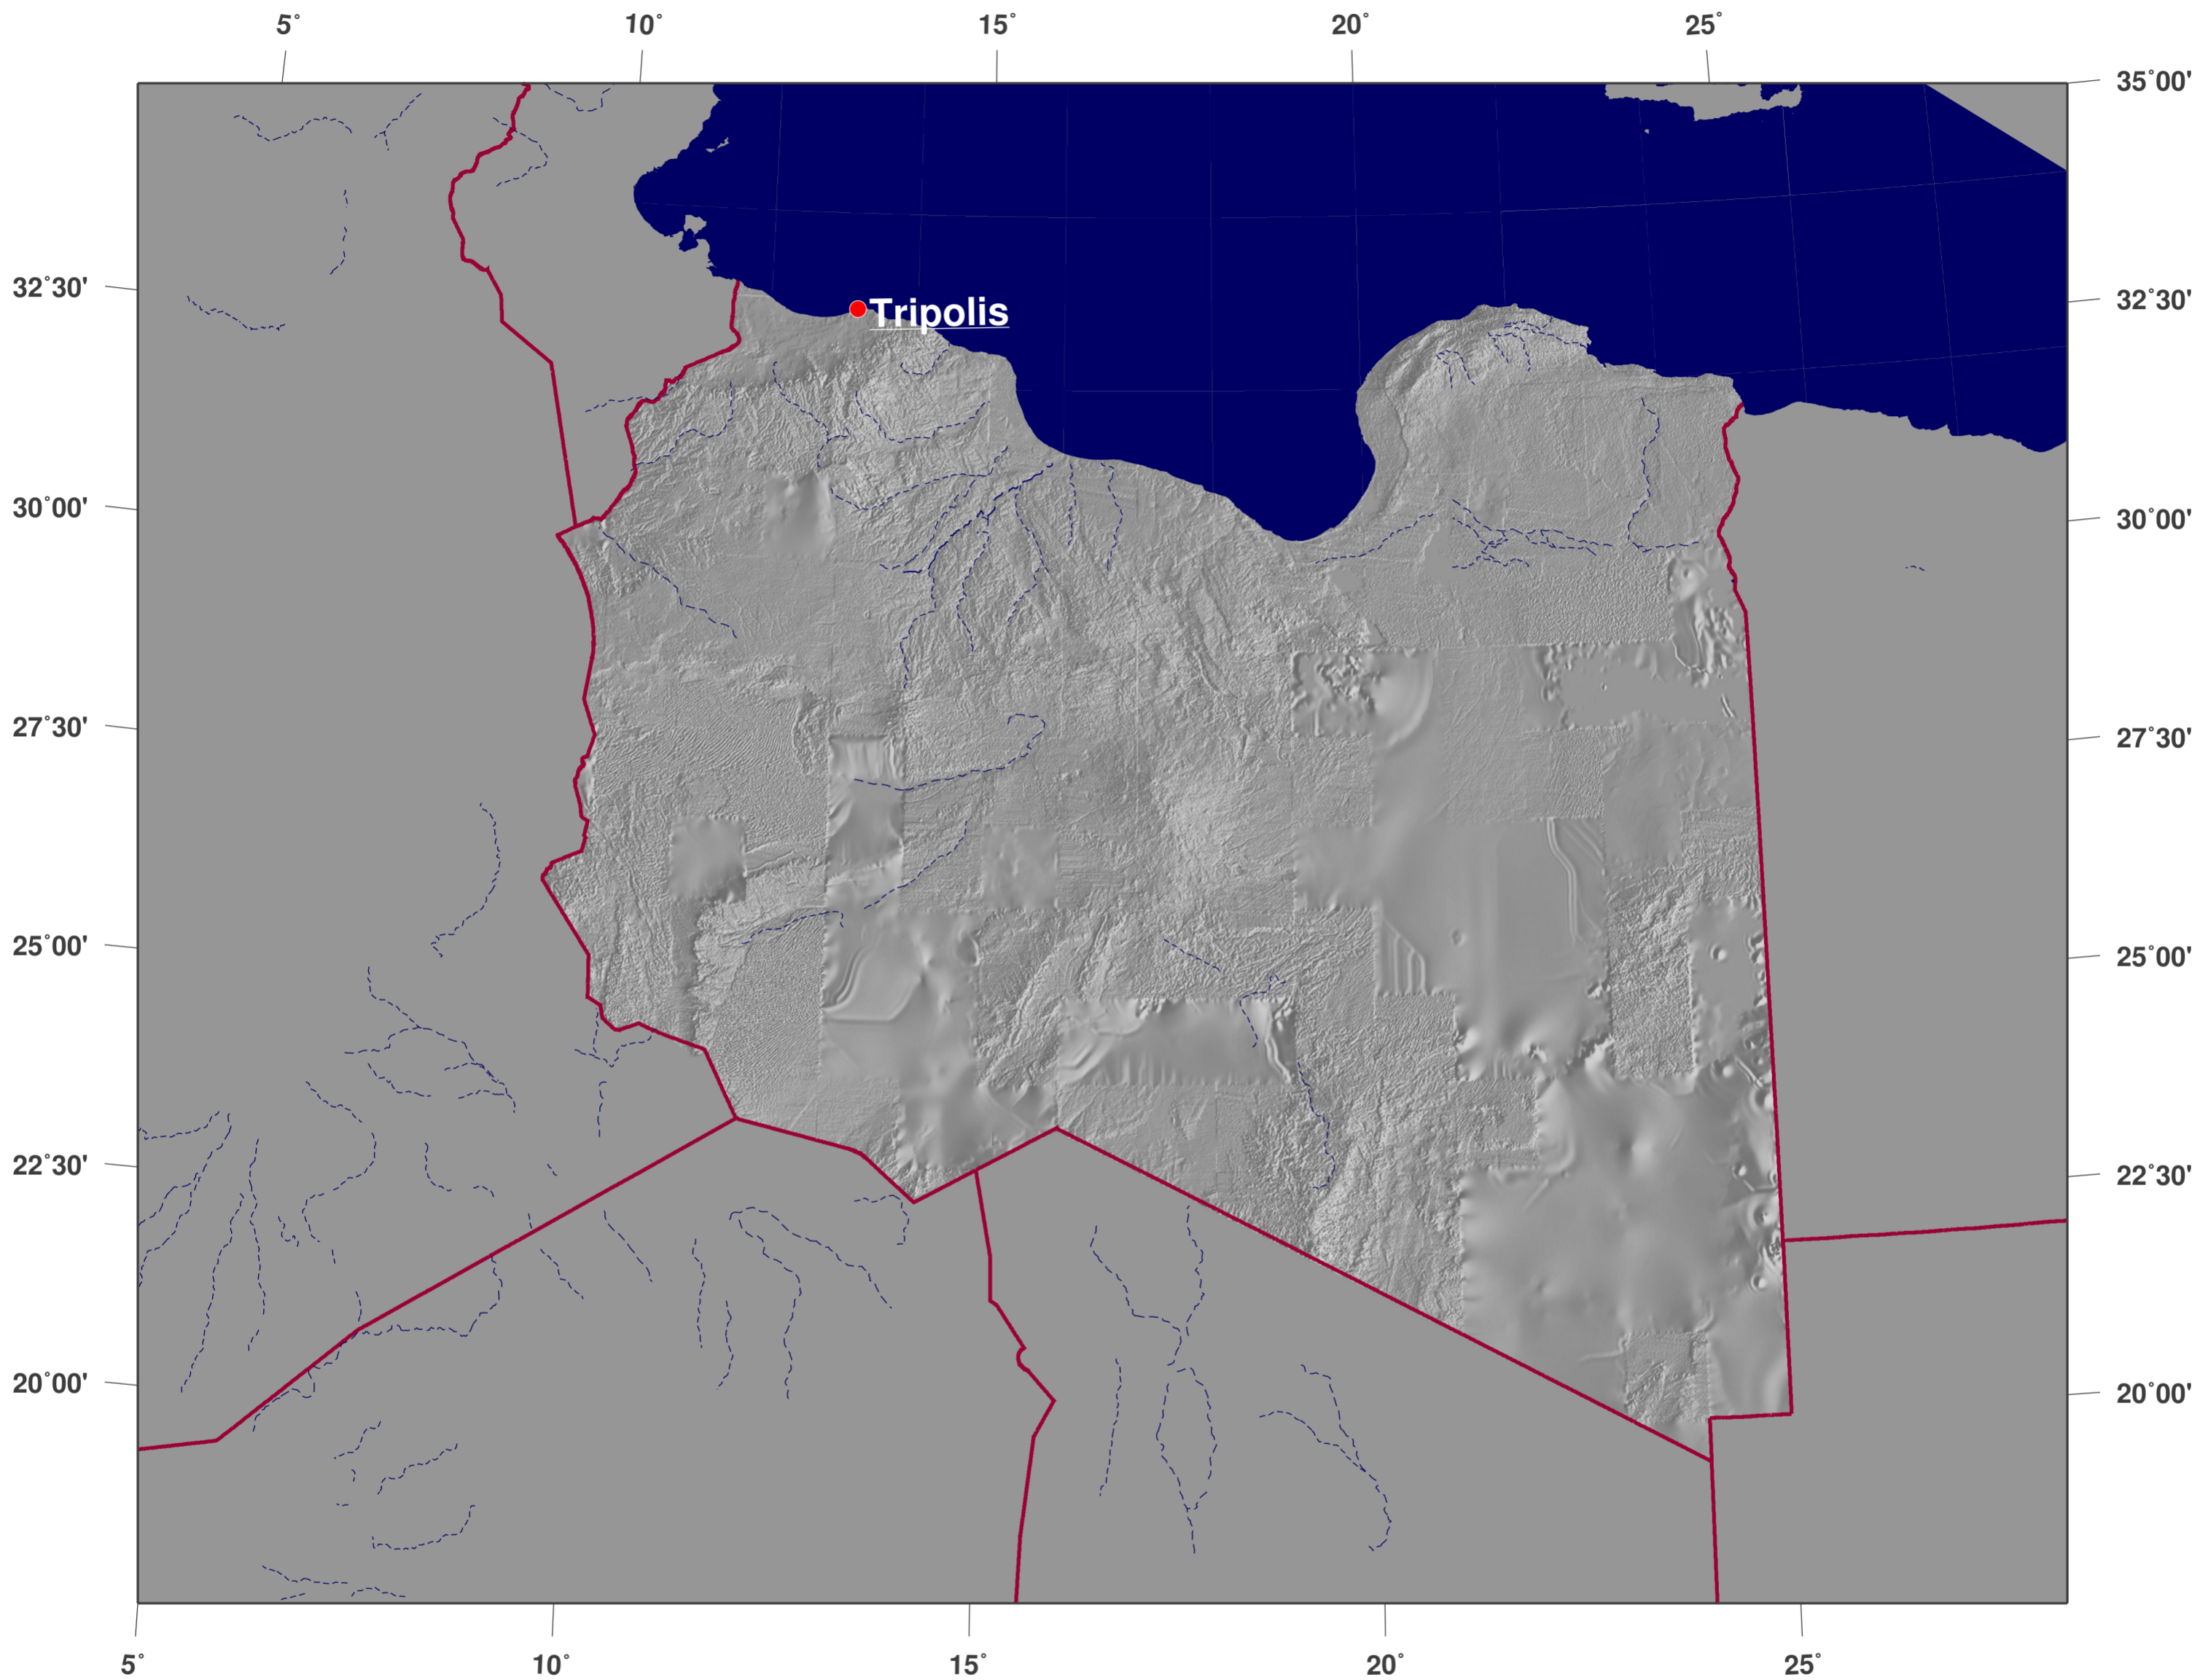

Libya: shaded relief map

Map-License:

This map is licensed under the Creative Commons Attribution 3.0 License (<http://creativecommons.org/licenses/by/3.0/>). Please cite the GinkgoMaps-project or link back (<http://www.ginkgomaps.com>).

Parameter and used data:

Map Projection: Lambert (equal area); Map Center: lat 26.34°; lon 17.27°; vector data: GSHHS and political borders by GMT (gmt.soest.hawaii.edu); raster data: 30sec dtm-blend of GTOPO30, ICBAO, TOPO6.2, and ETOPO5 provided by Geoware (<http://www.geoware-online.com>)