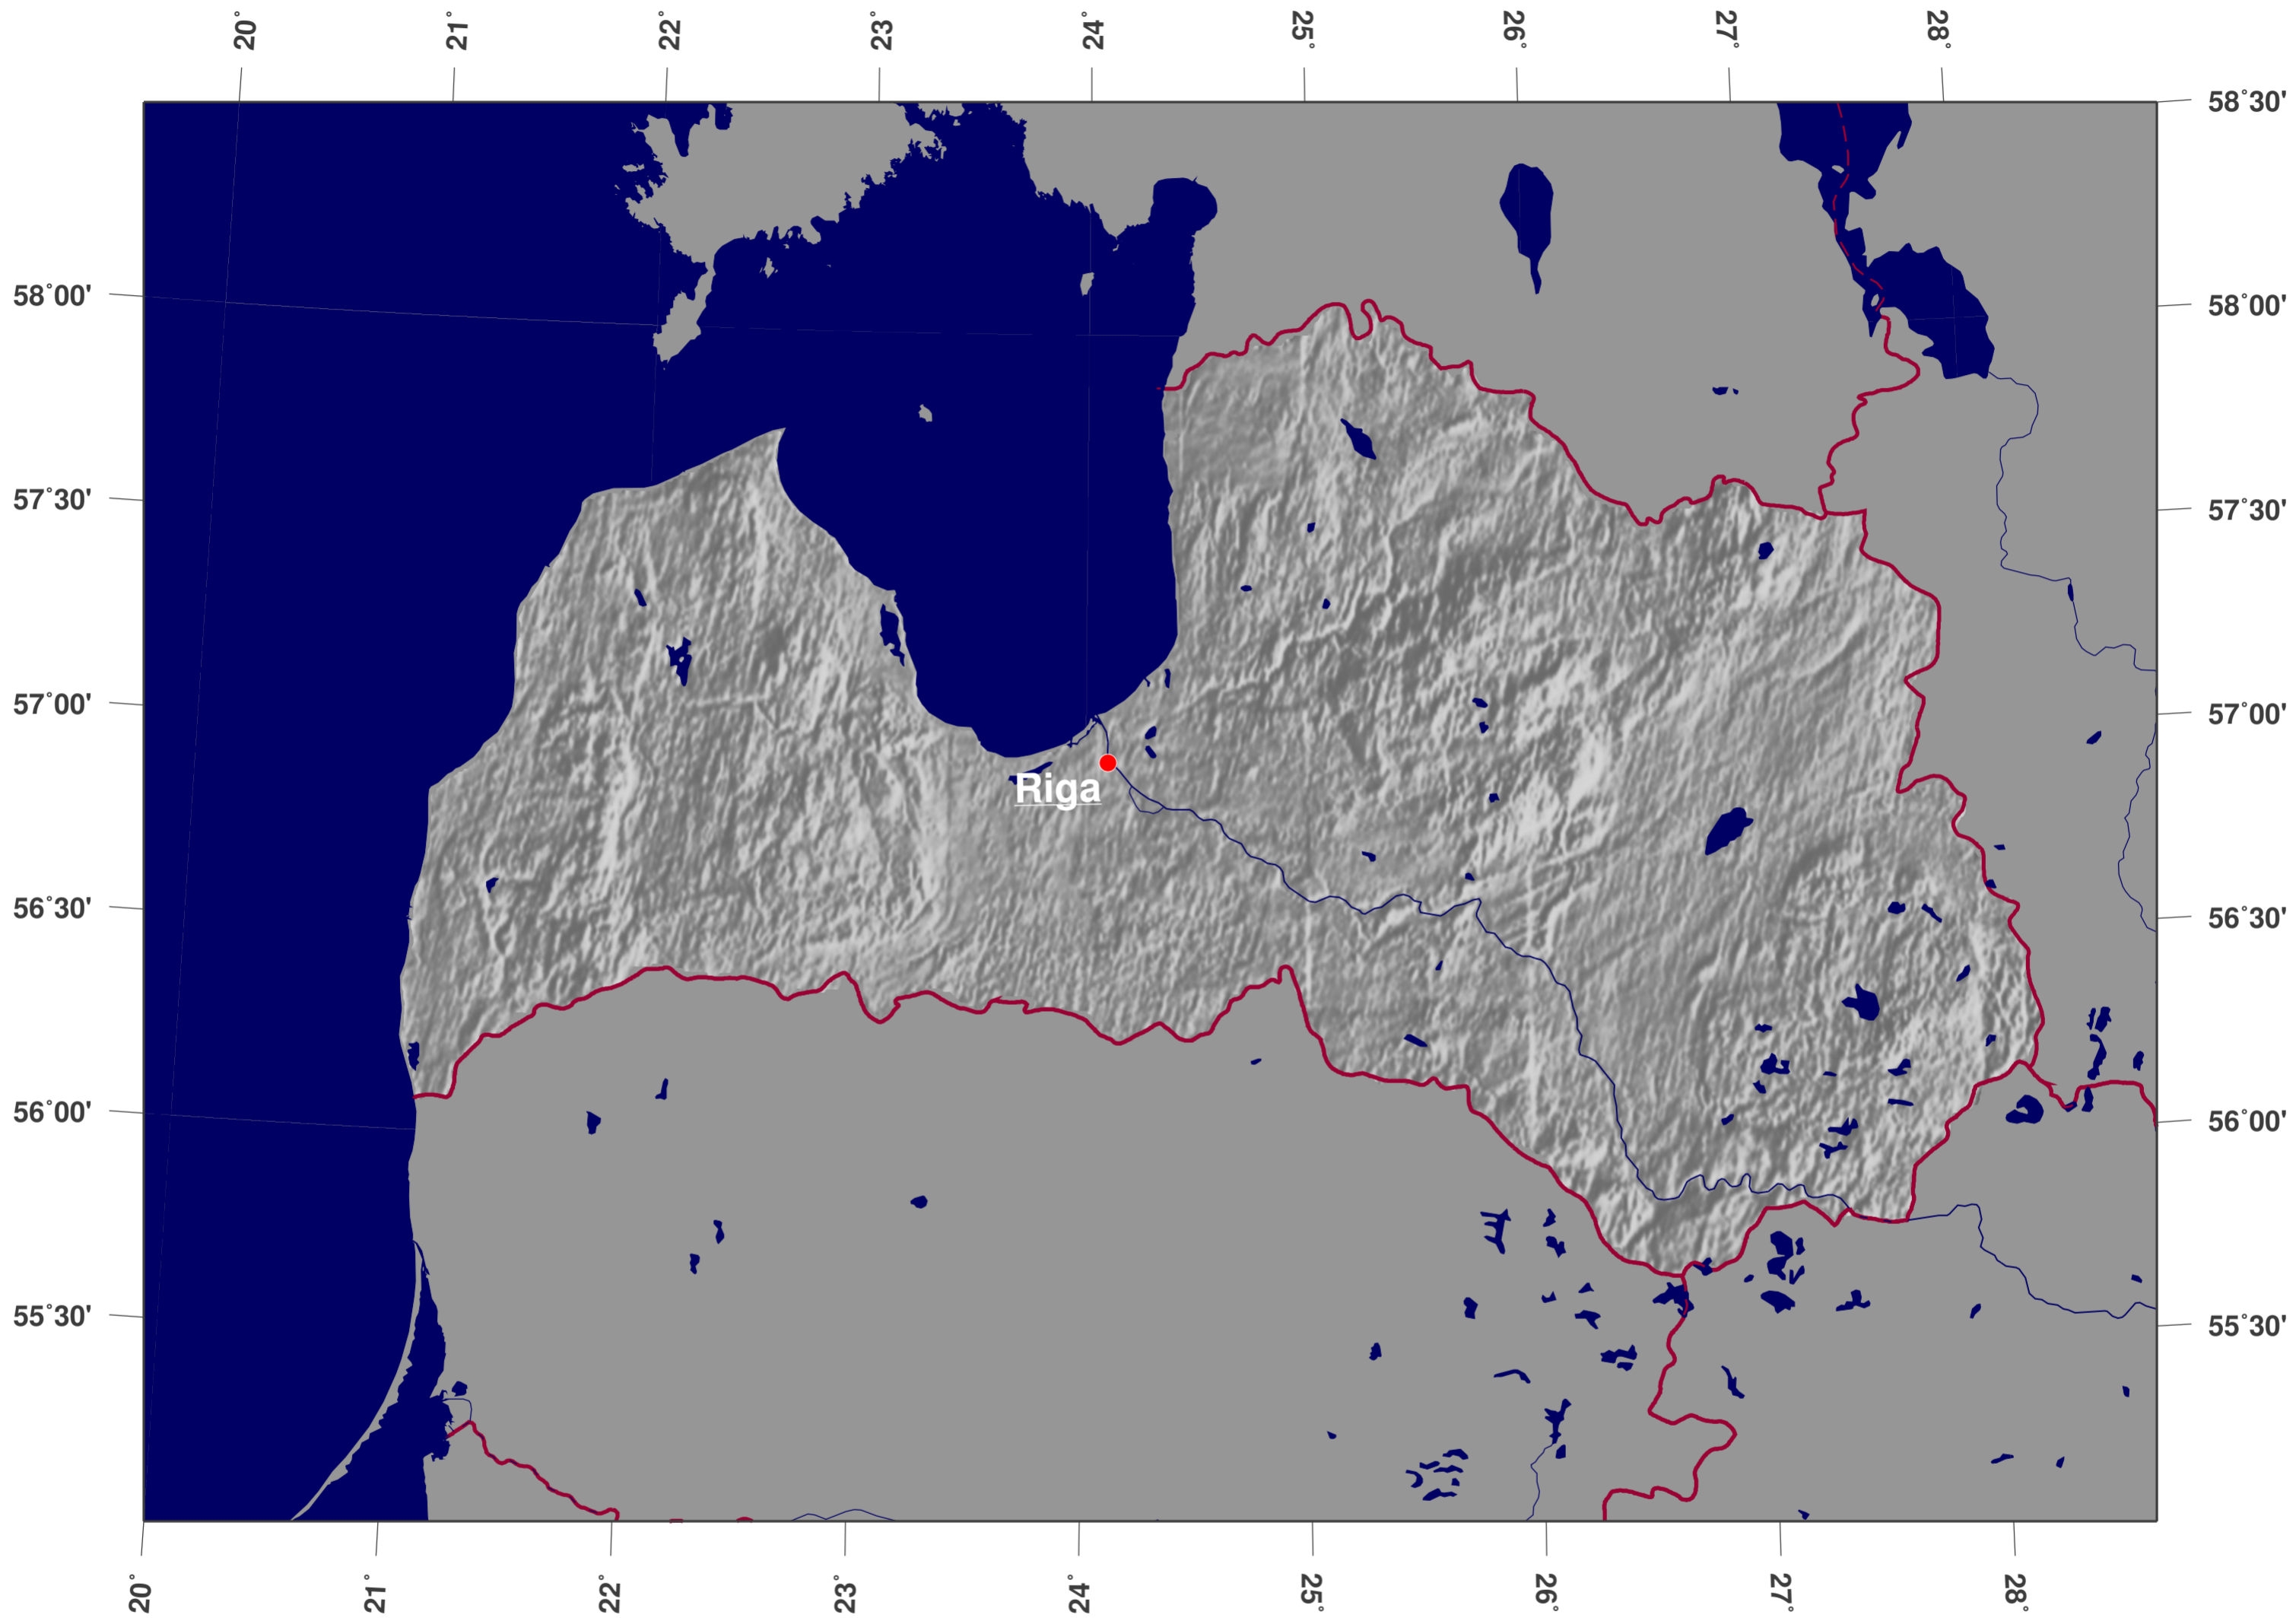

Latvia: shaded relief map

**GINKGO
MAPS**

Map-License:

This map is licensed under the Creative Commons Attribution 3.0 License (<http://creativecommons.org/licenses/by/3.0/>). Please cite the GinkgoMaps-project or link back (<http://www.ginkgomaps.com>).

Parameter and used data:

Map Projection: Lambert (equal area); Map Center: lat 56.88°; lon 24.61°; vector data: GSHHS and political borders by GMT (gmt.soest.hawaii.edu); raster data: 30sec dtm-blend of GTOPO30, ICBAO, TOPO6.2, and ETOPO5 provided by Geoware (<http://www.geoware-online.com>)