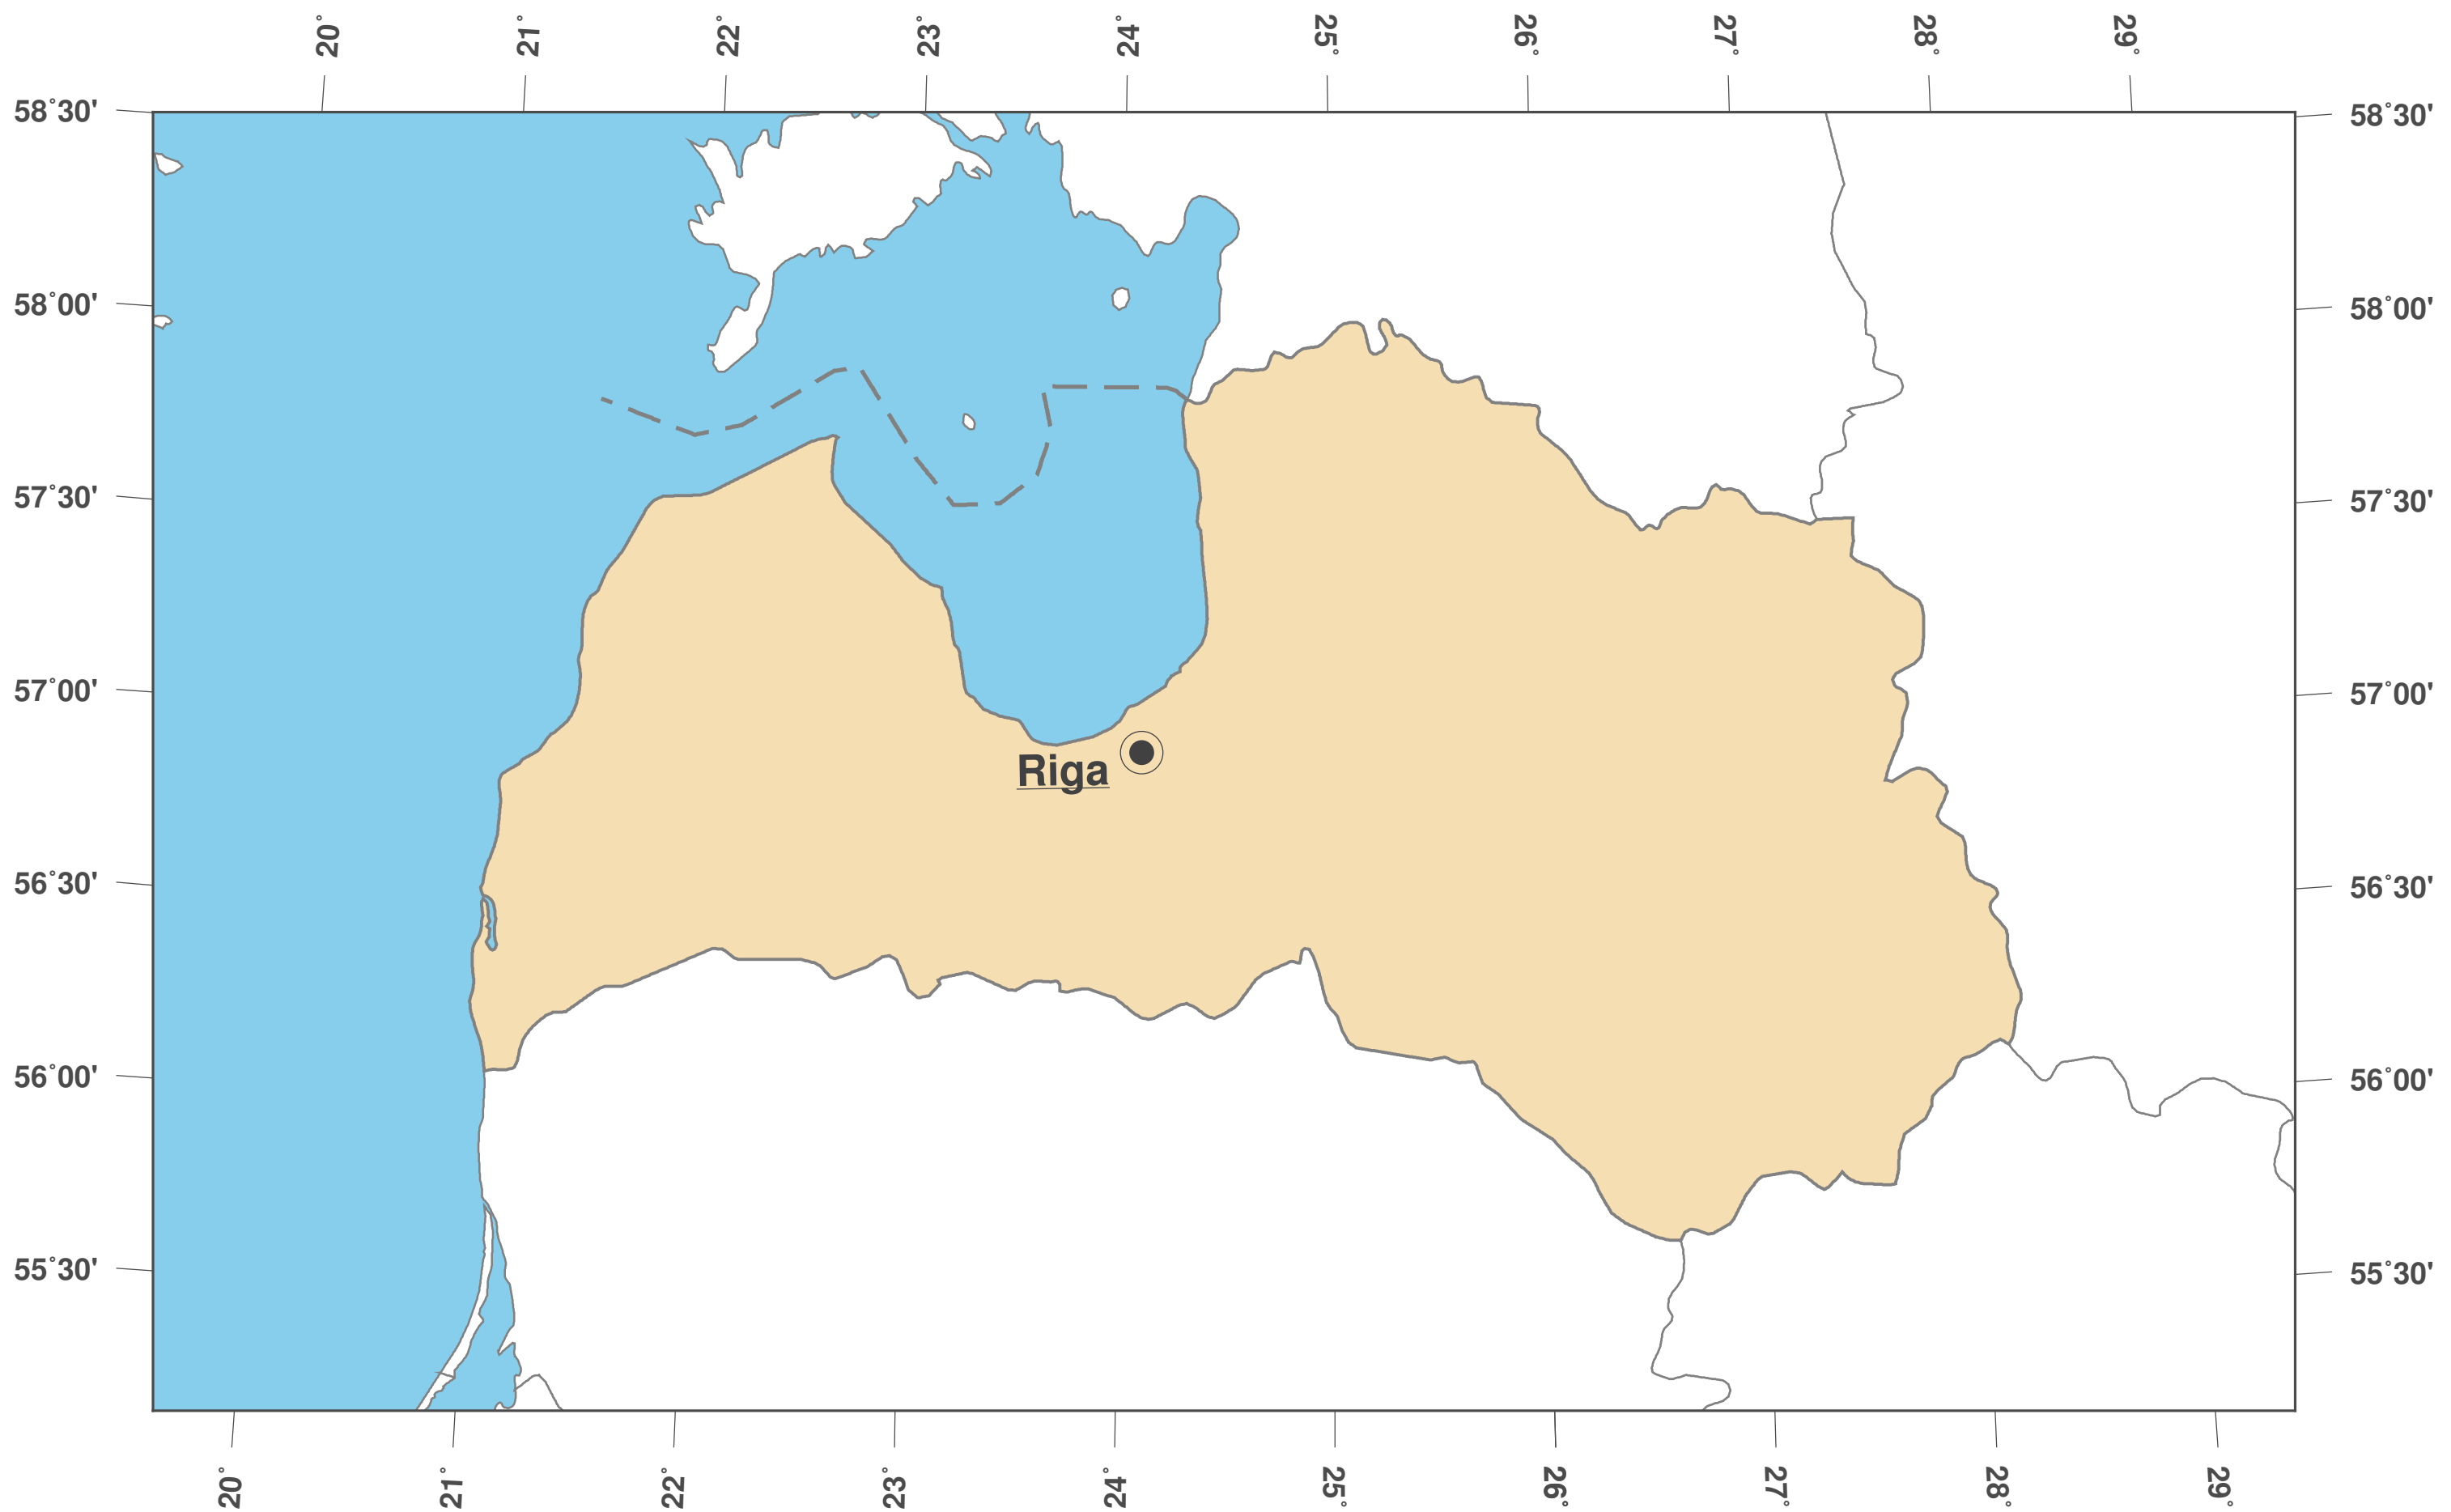

Latvia: Outline Map II

**GINKGO
MAPS**

Map-License:

This map is licensed under the CC-BY-3.0 (<http://creativecommons.org/licenses/by/3.0/deed.en>). Please cite the GinkgoMaps-project and link back (<http://www.ginkgomaps.com>).

Parameter and used data:

Map Projection: Lambert (equal area); Map Center: lat 56.88° lon 24.61°; vector data: political borders by Natural Earth provided by <http://www.naturalearthdata.com>