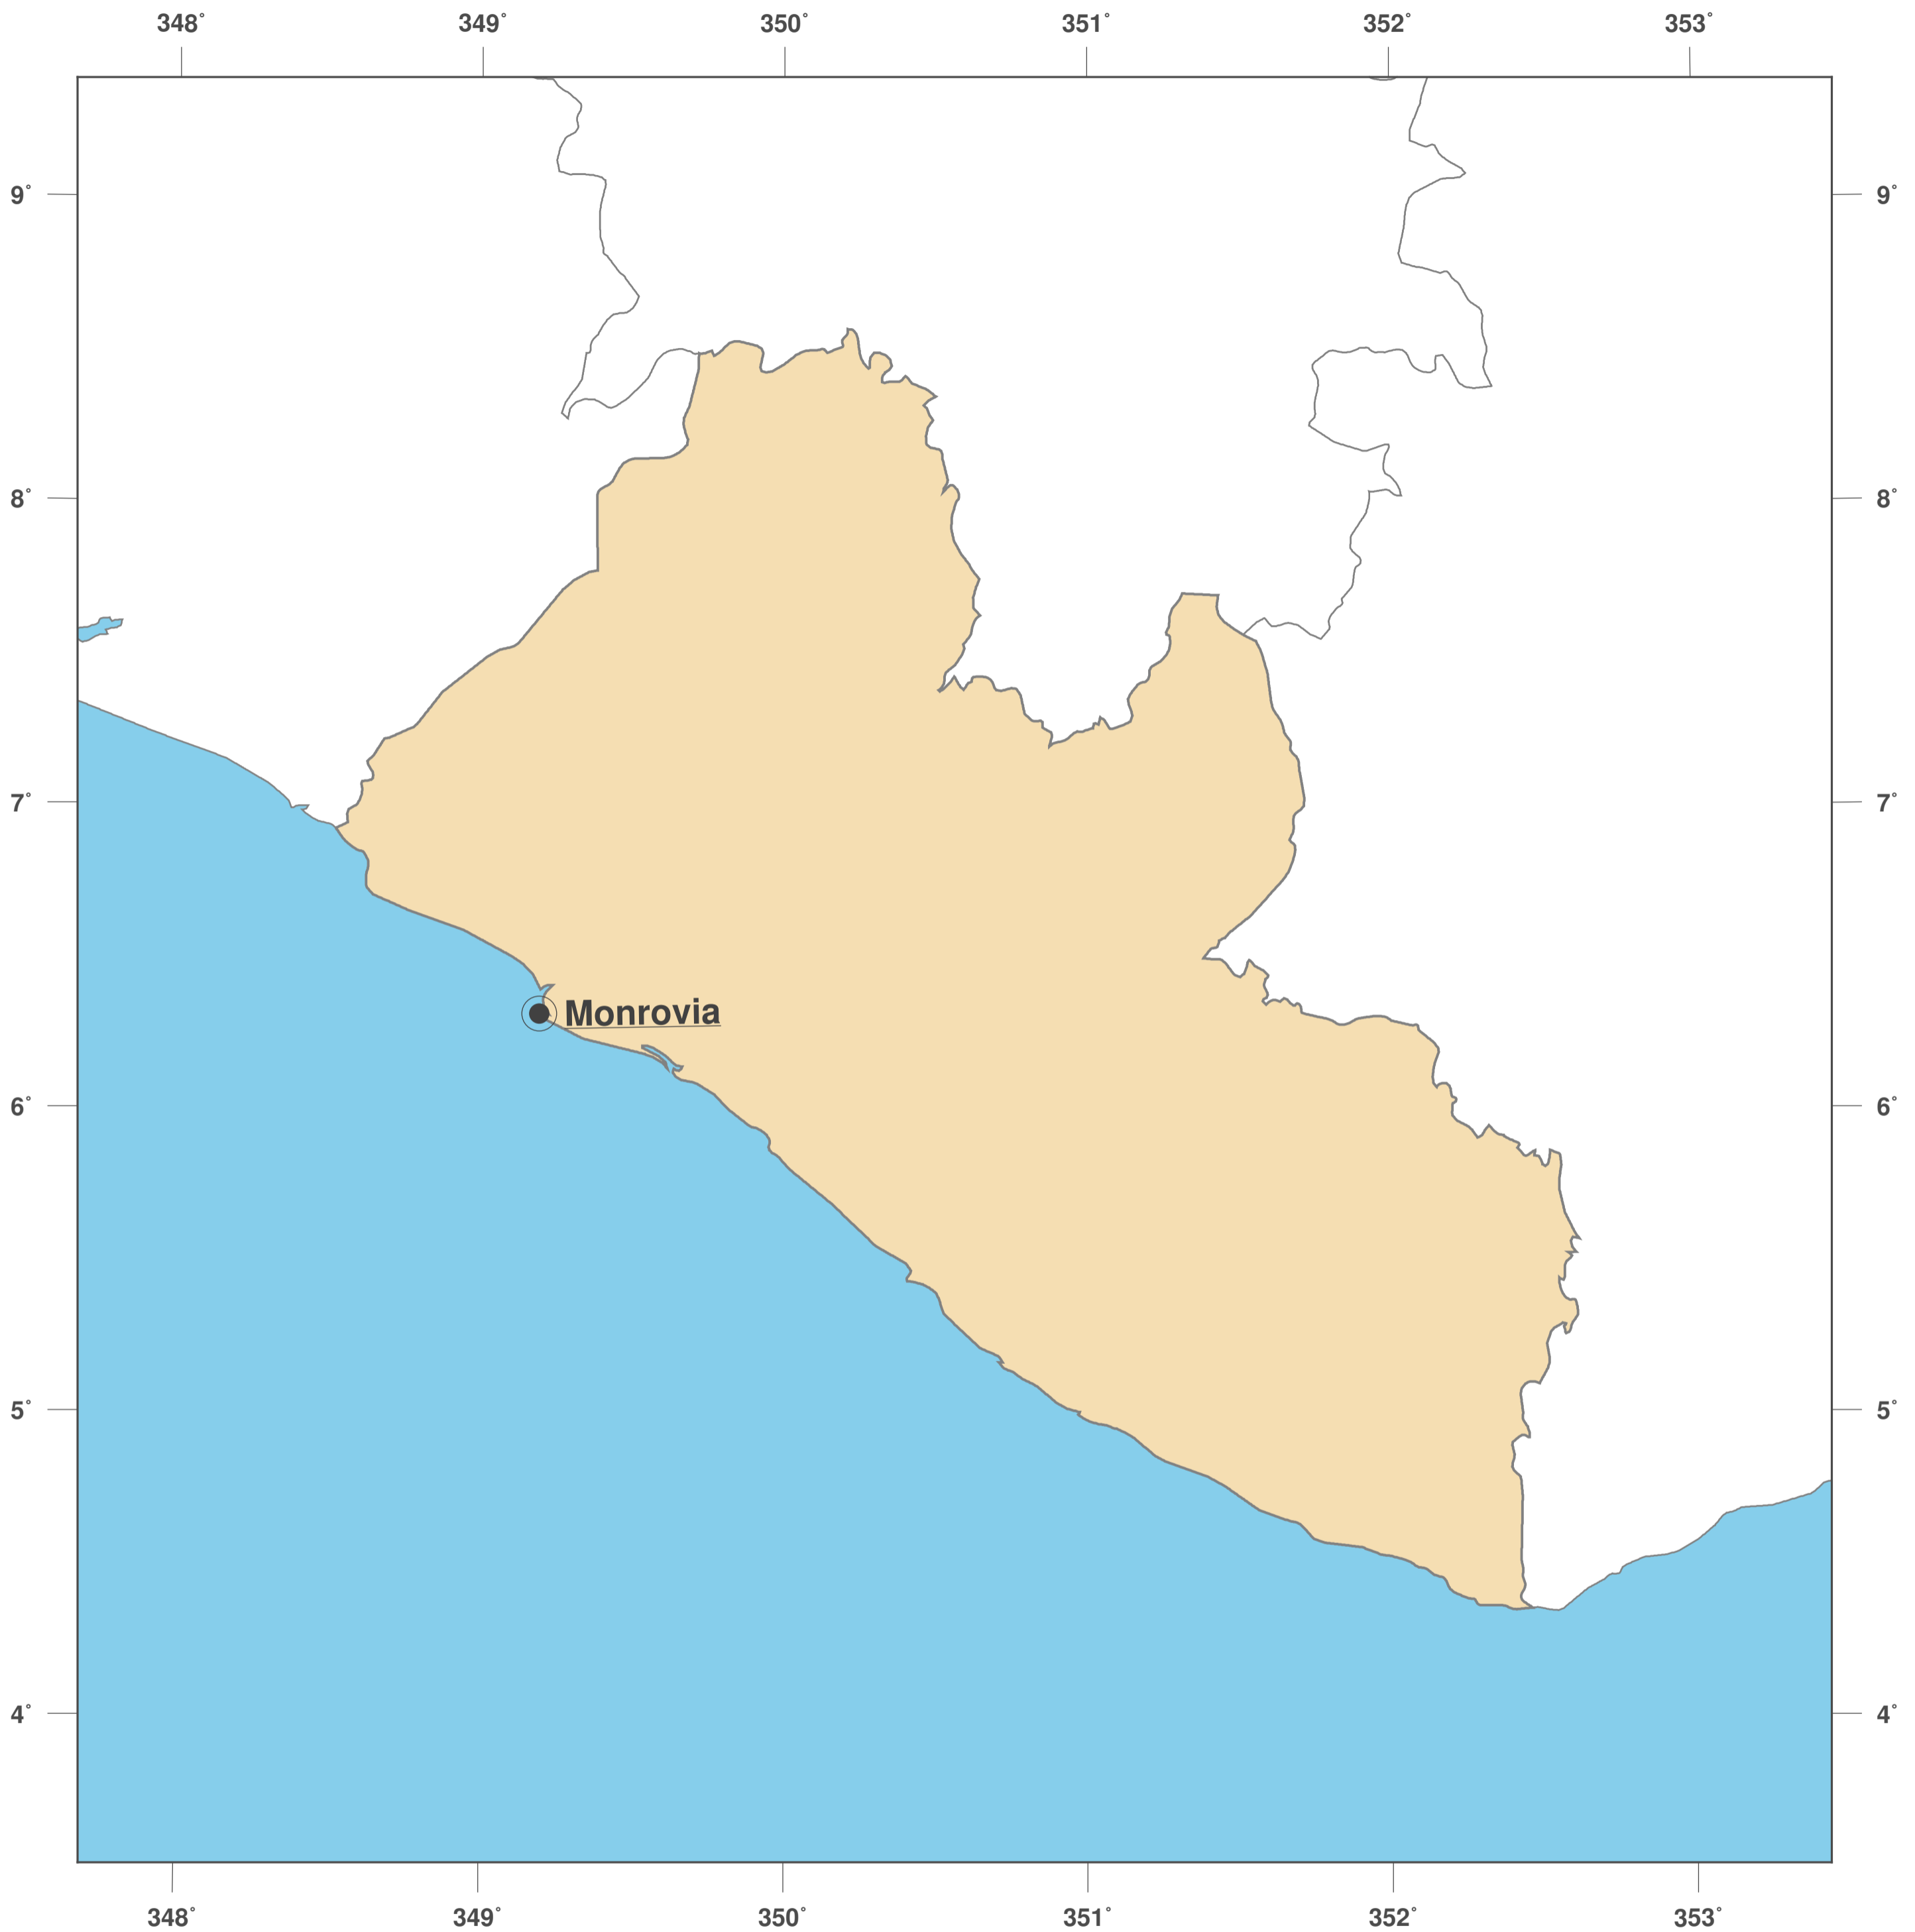

# Liberia: Outline Map II

**GINKGO  
MAPS**

**Map-License:**

This map is licensed under the CC-BY-3.0 (<http://creativecommons.org/licenses/by/3.0/deed.en>). Please cite the GinkgoMaps-project and link back (<http://www.ginkgomaps.com>).

**Parameter and used data:**

Map Projection: Lambert (equal area); Map Center: lat 6.45° lon -9.43°; vector data: political borders by Natural Earth provided by <http://www.naturalearthdata.com>