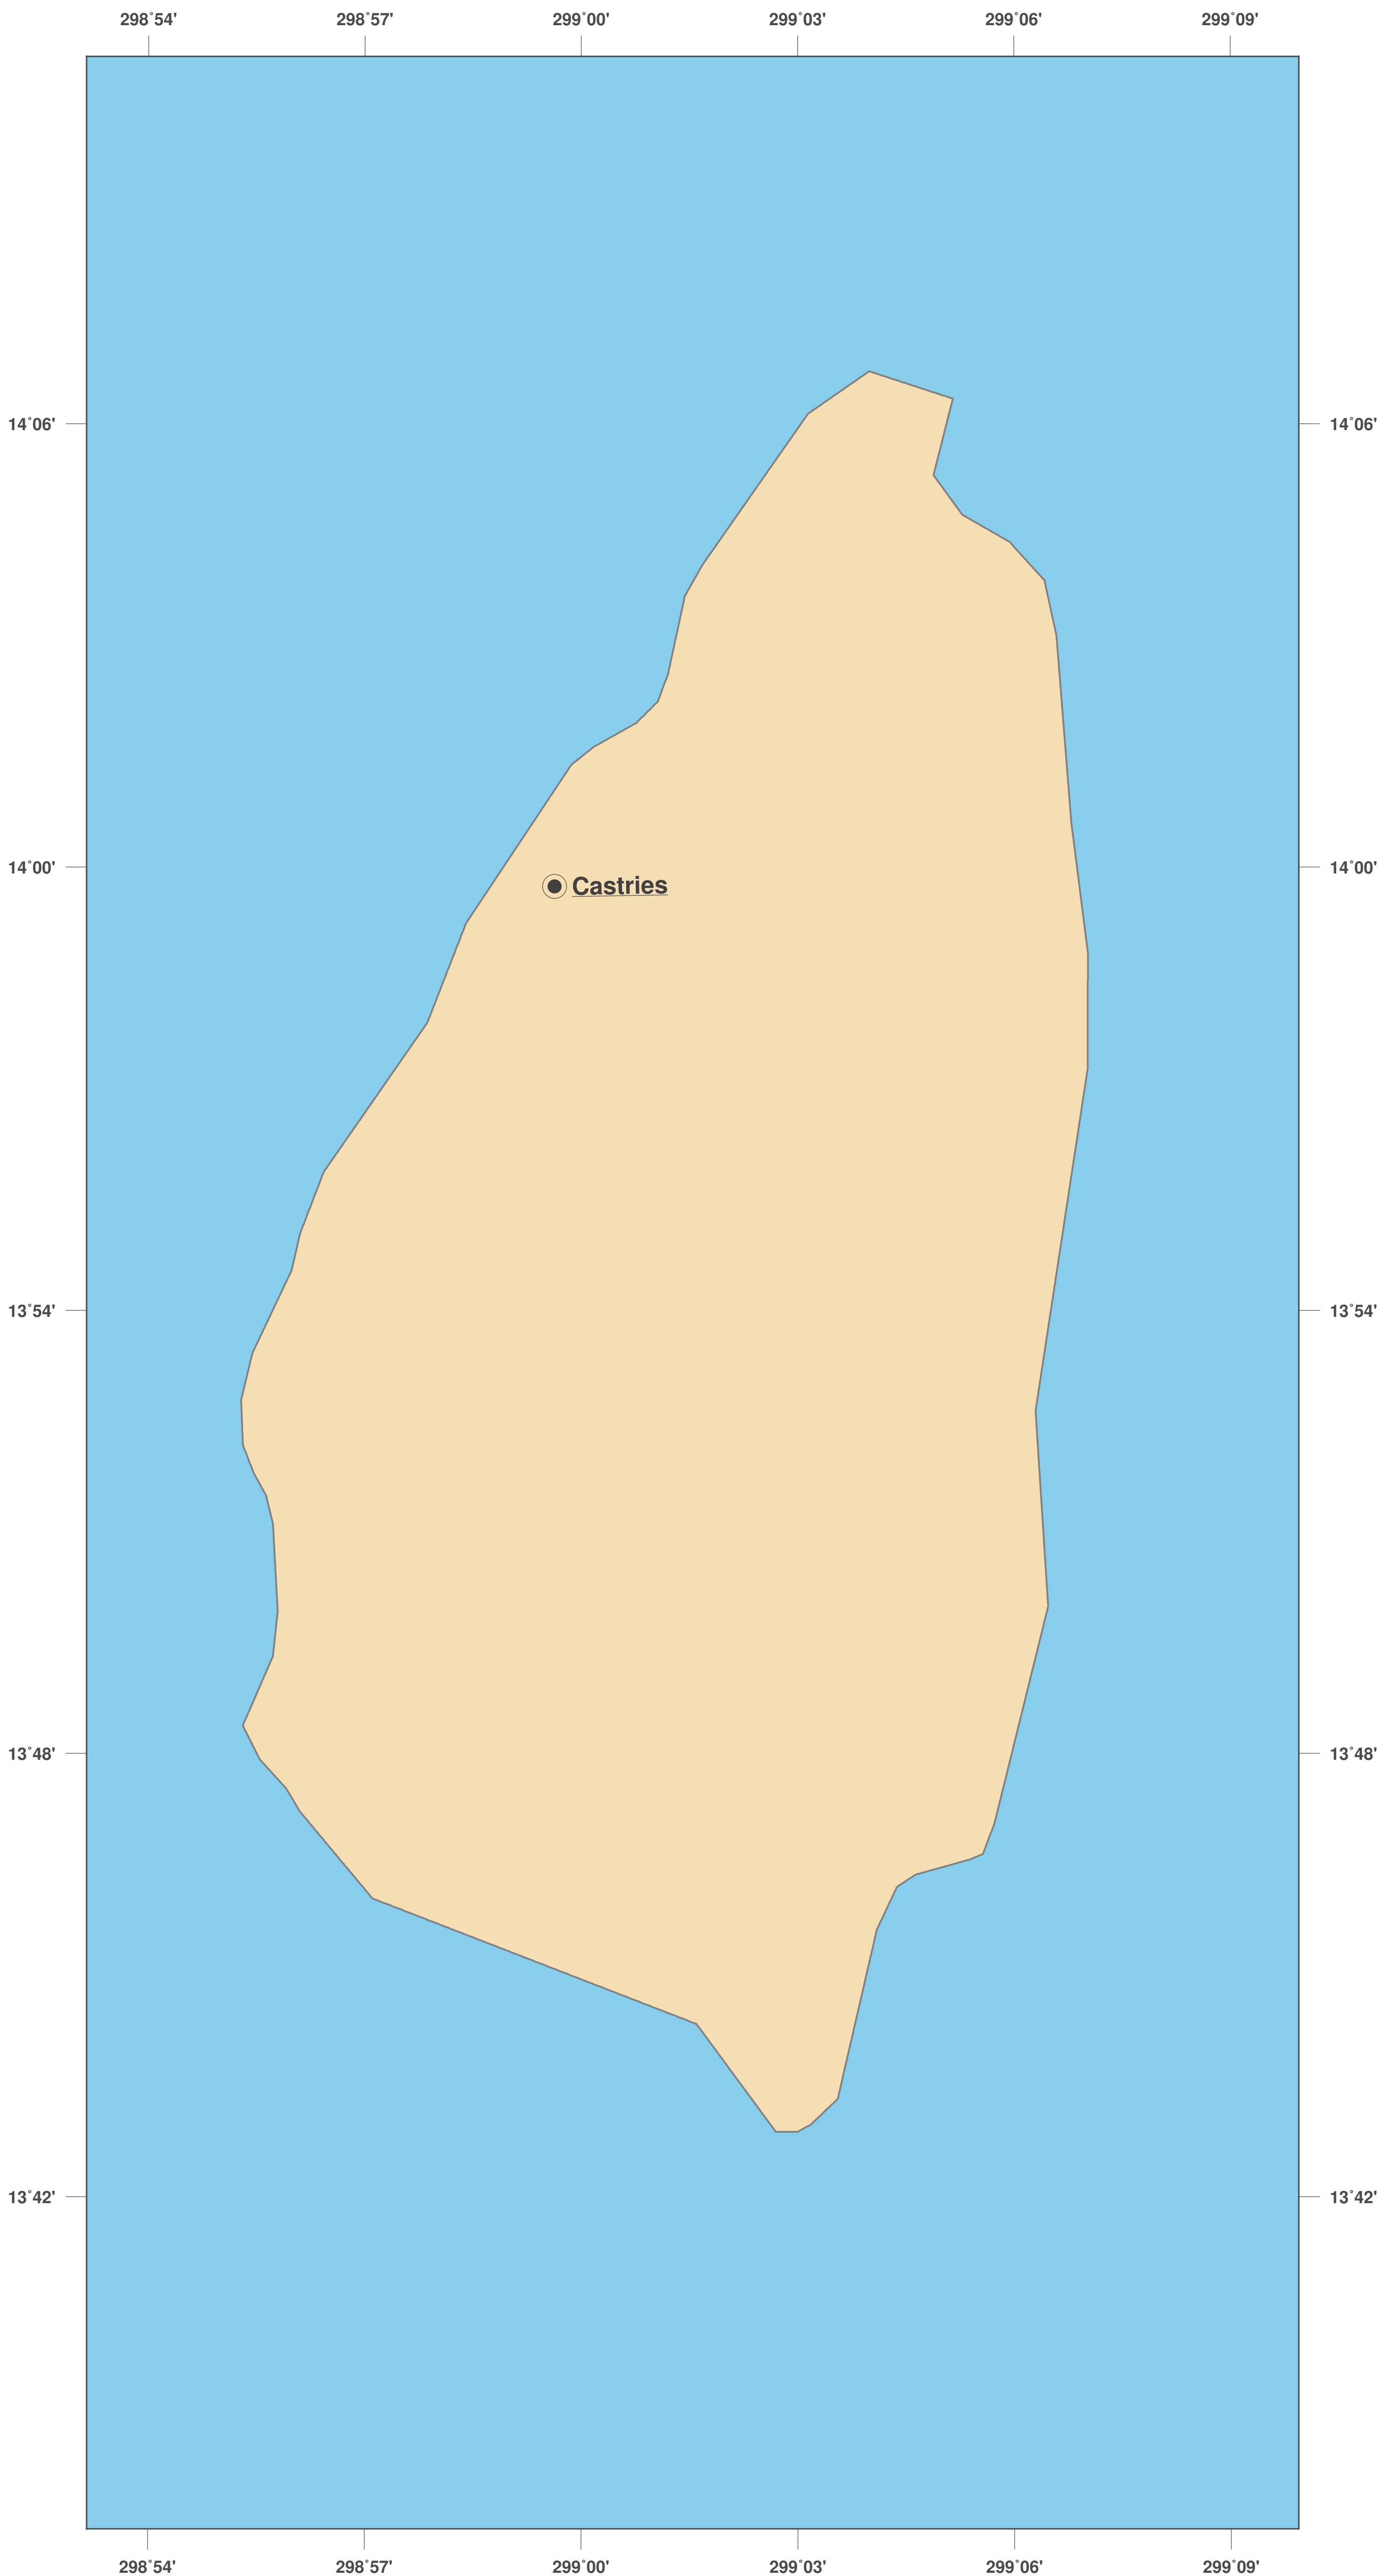

Saint Lucia: Outline Map II

**GINKGO
MAPS**

Map-License:

This map is licensed under the CC-BY-3.0 (<http://creativecommons.org/licenses/by/3.0/deed.en>). Please cite the GinkgoMaps-project and link back (<http://www.ginkgomaps.com>).

Parameter and used data:

Map Projection: Lambert (equal area); Map Center: lat 13.9° lon -60.97°; vector data: political borders by Natural Earth provided by <http://www.naturalearthdata.com>