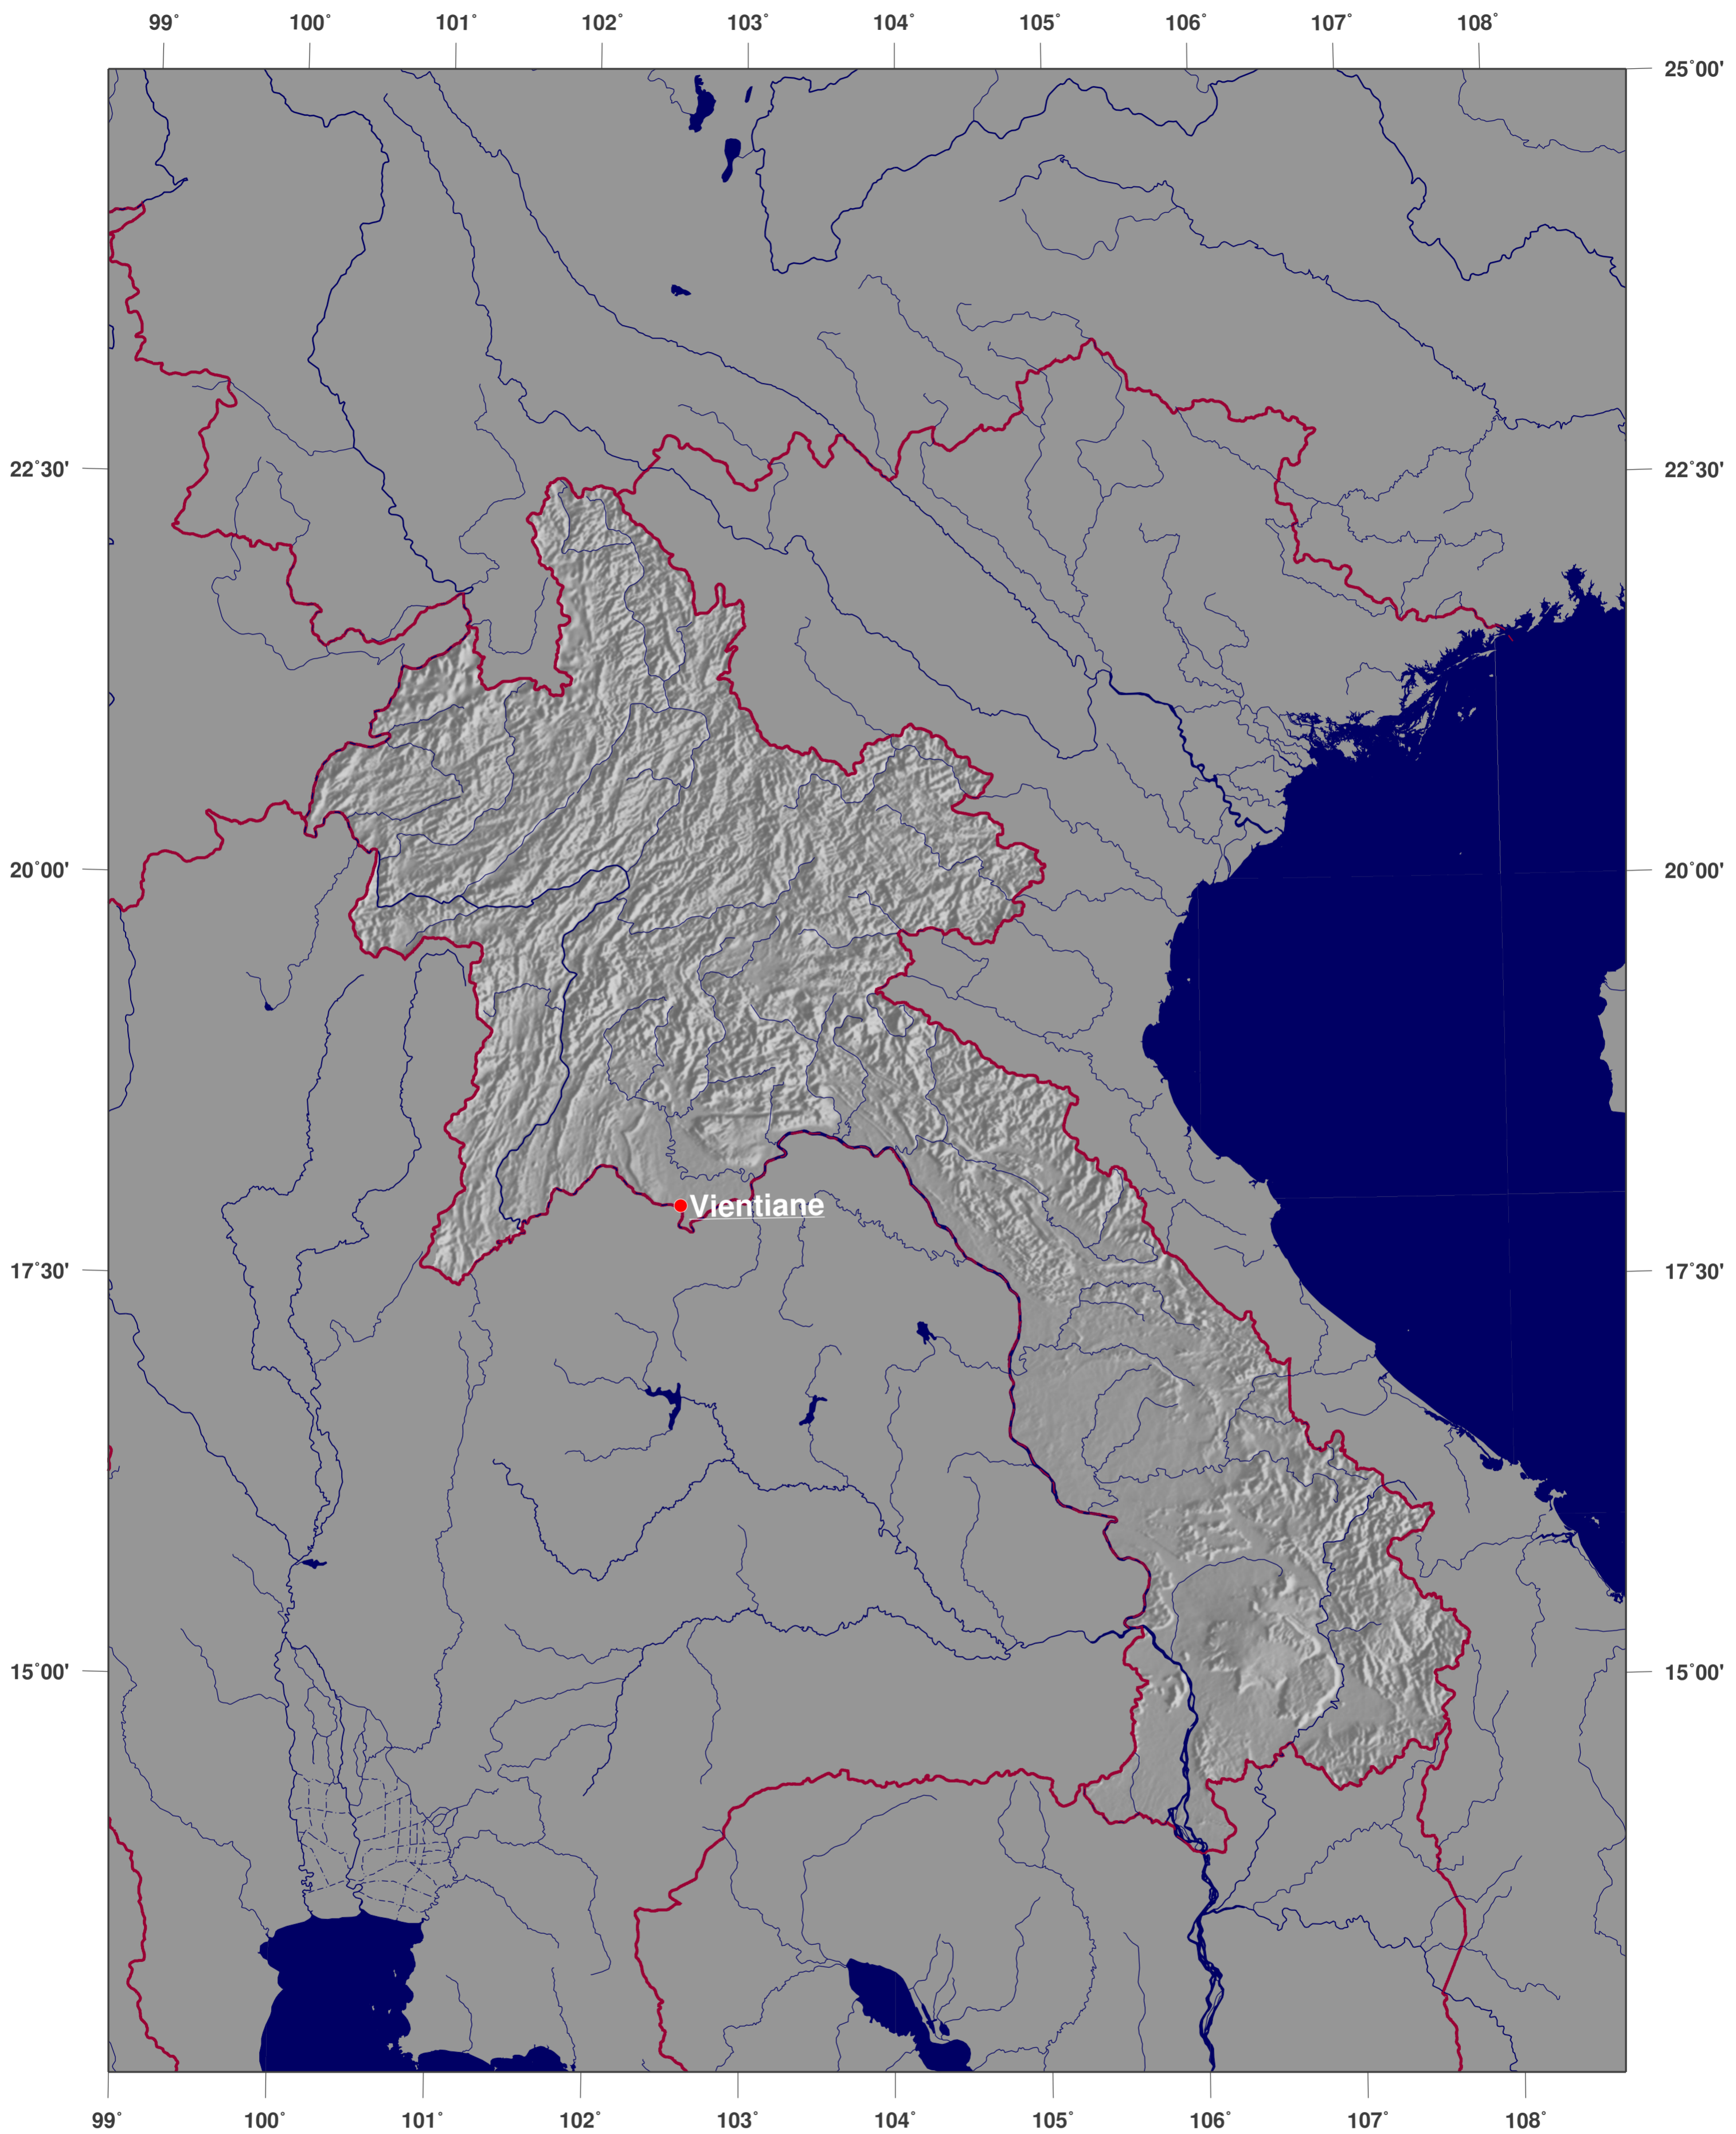

Laos: shaded relief map

**GINKGO
MAPS**

Map-License:

This map is licensed under the Creative Commons Attribution 3.0 License (<http://creativecommons.org/licenses/by/3.0/>). Please cite the GinkgoMaps-project or link back (<http://www.ginkgomaps.com>).

Parameter and used data:

Map Projection: Lambert (equal area); Map Center: lat 18.21°; lon 103.9°; vector data: GSHHS and political borders by GMT (gmt.soest.hawaii.edu); raster data: 30sec dtm-blend of GTOPO30, ICBA0, TOPO6.2, and ETOPO5 provided by Geoware (<http://www.geoware-online.com>)