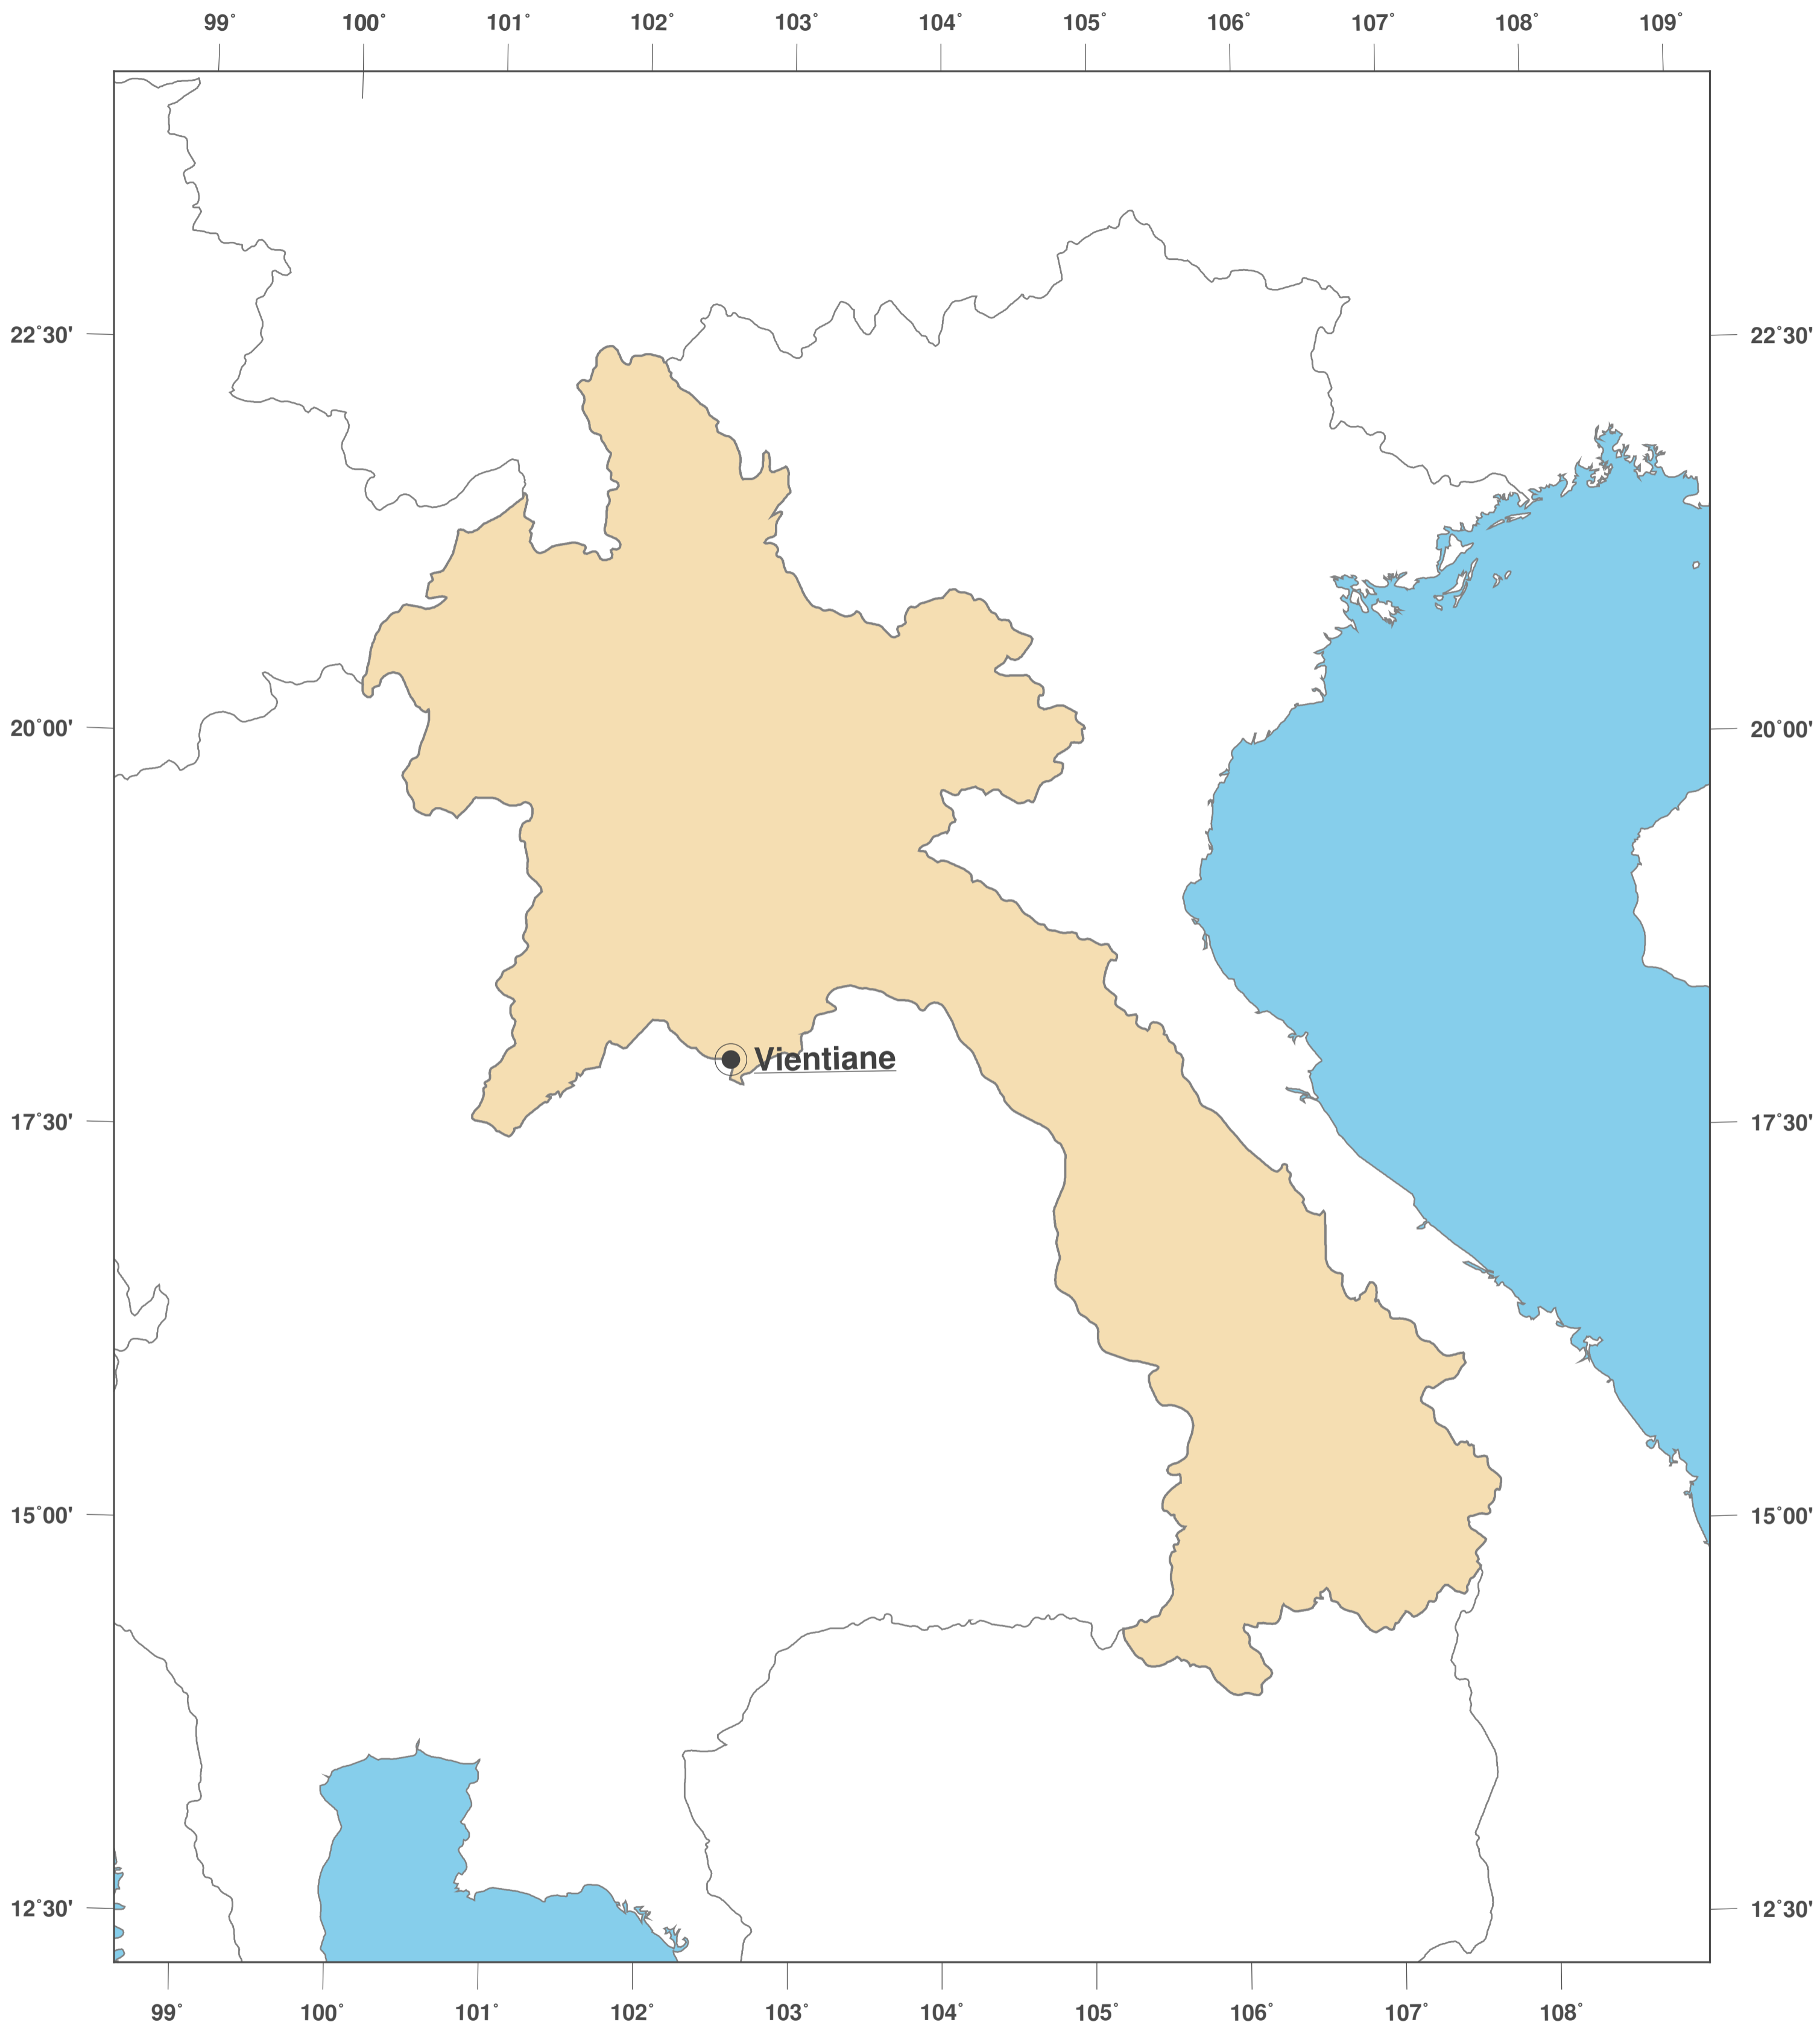

# Laos: Outline Map II

**GINKGO  
MAPS**

**Map-License:**

This map is licensed under the CC-BY-3.0 (<http://creativecommons.org/licenses/by/3.0/deed.en>). Please cite the GinkgoMaps-project and link back (<http://www.ginkgomaps.com>).

**Parameter and used data:**

Map Projection: Lambert (equal area); Map Center: lat 18.21° lon 103.9°; vector data: political borders by Natural Earth provided by <http://www.naturalearthdata.com>