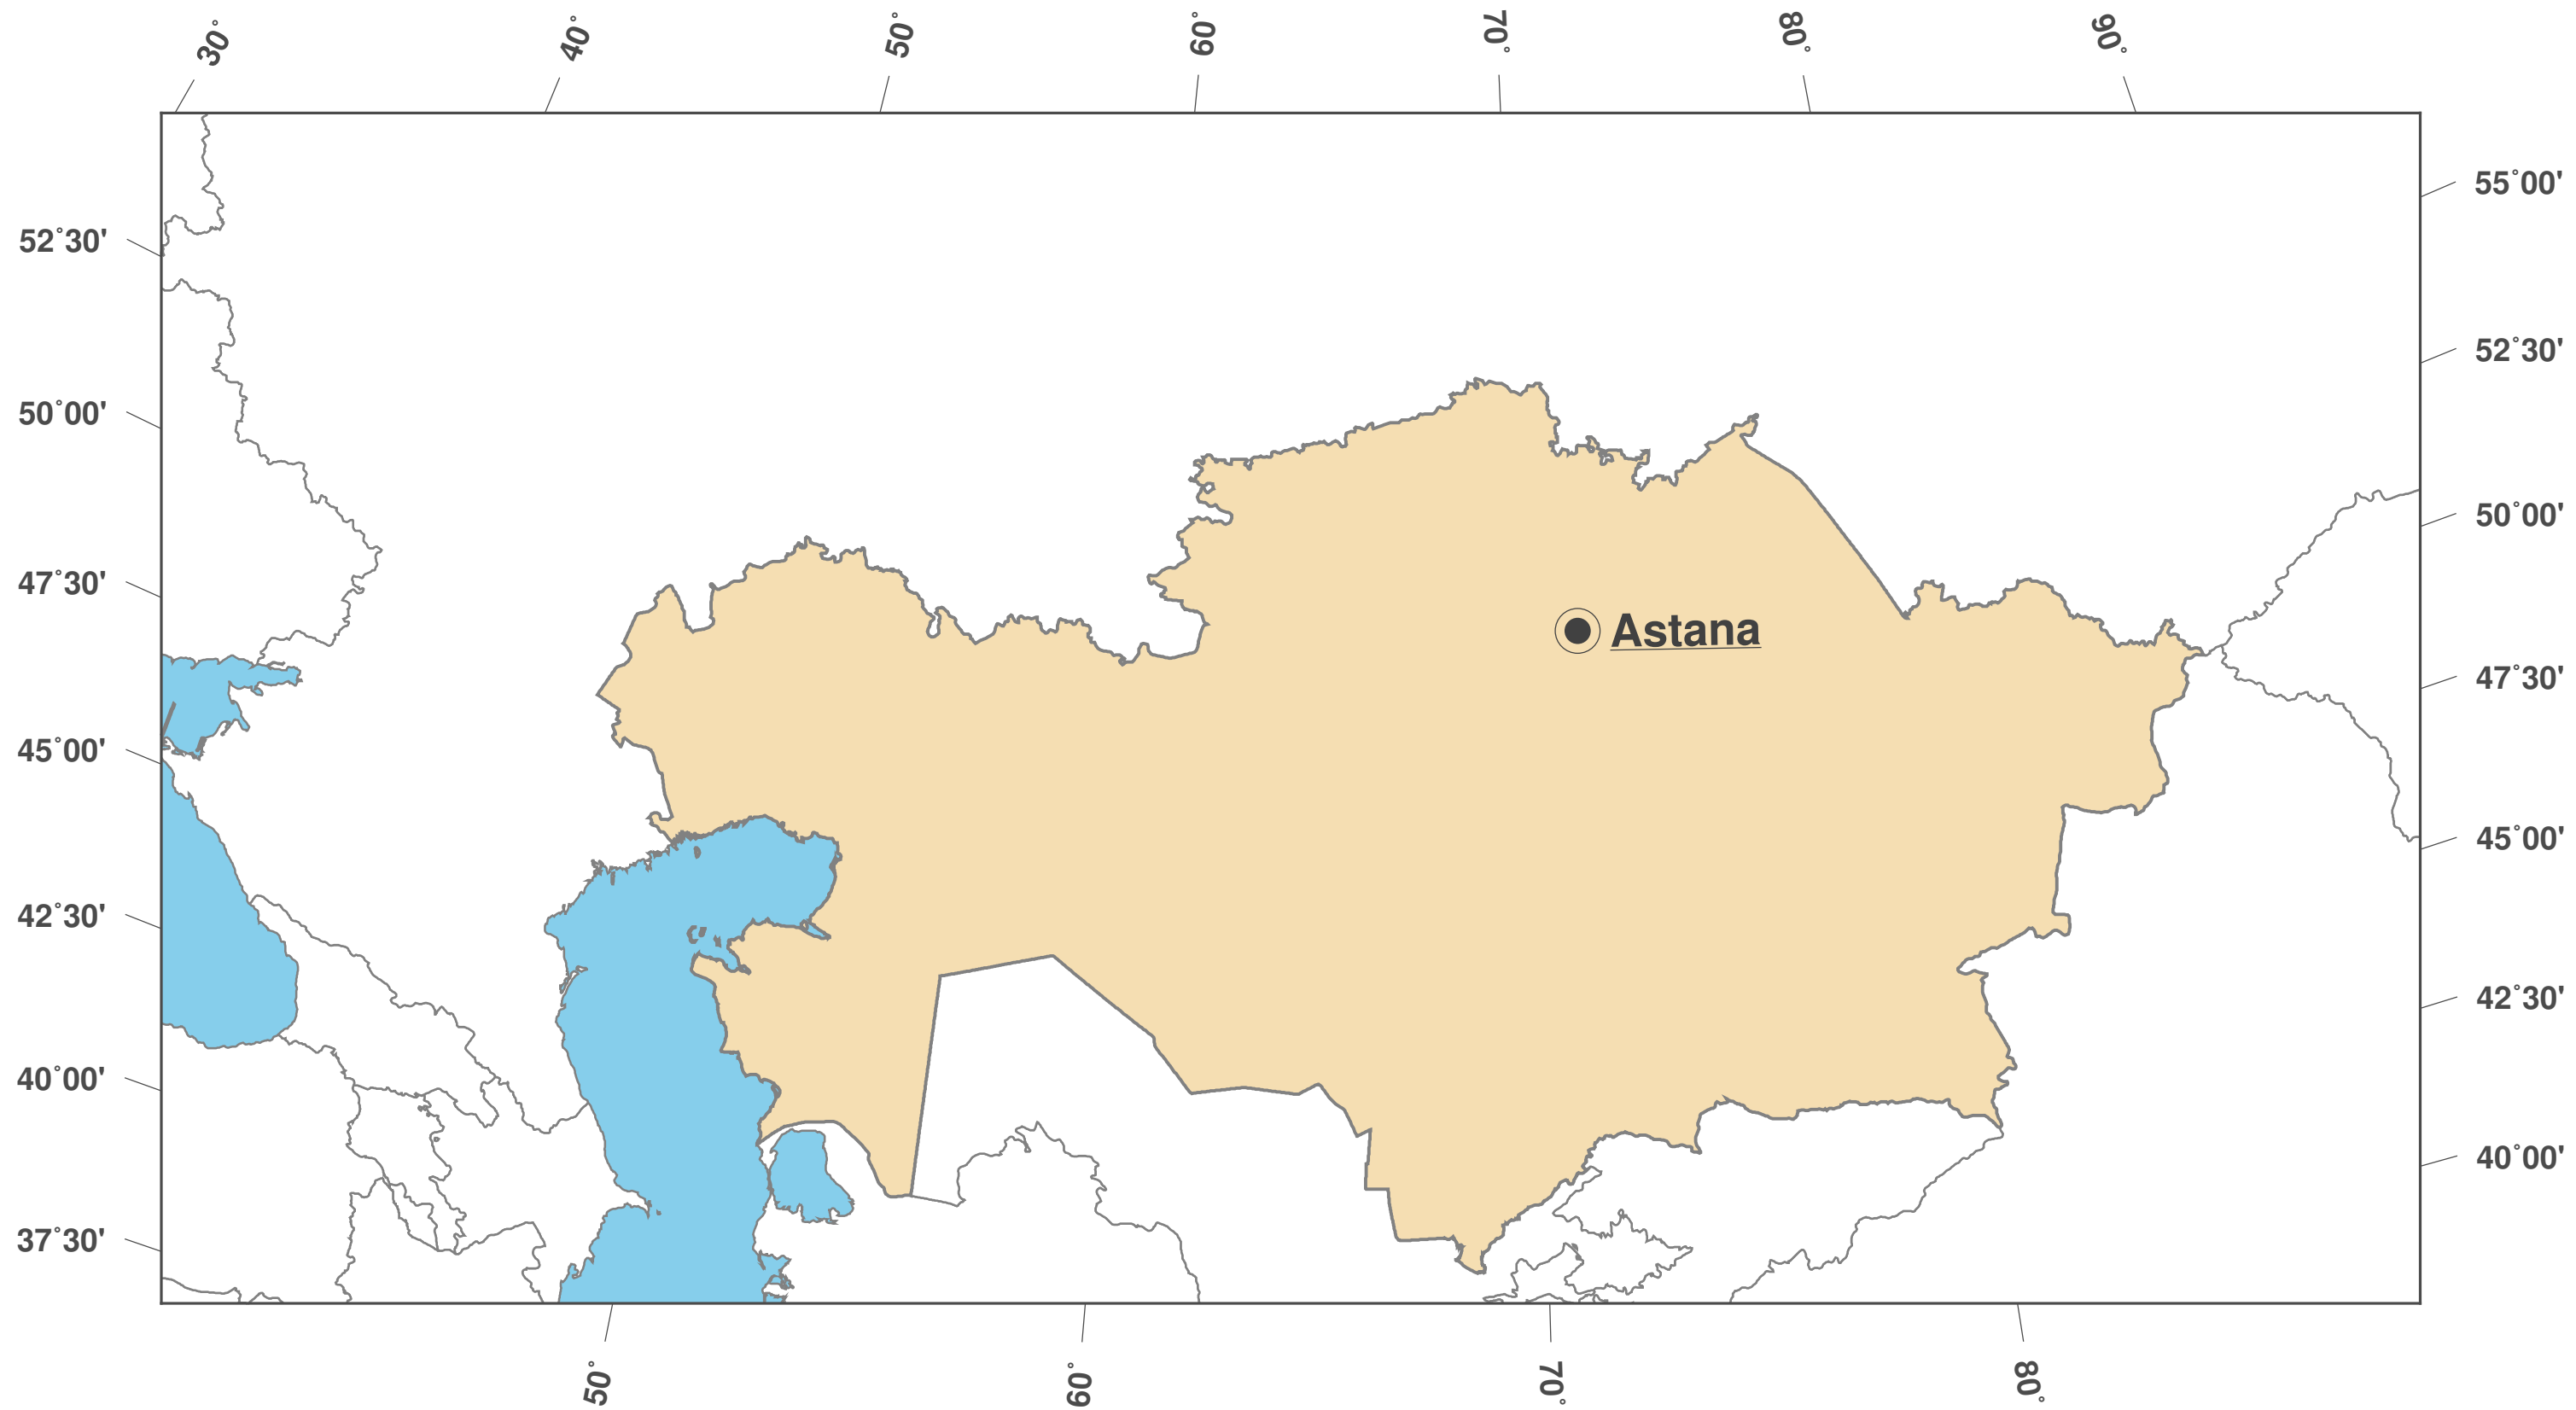

Kazakhstan: Outline Map II

**GINKGO
MAPS**

Map-License:

This map is licensed under the CC-BY-3.0 (<http://creativecommons.org/licenses/by/3.0/deed.en>). Please cite the GinkgoMaps-project and link back (<http://www.ginkgomaps.com>).

Parameter and used data:

Map Projection: Lambert (equal area); Map Center: lat 48.19° lon 66.9°; vector data: political borders by Natural Earth provided by <http://www.naturalearthdata.com>