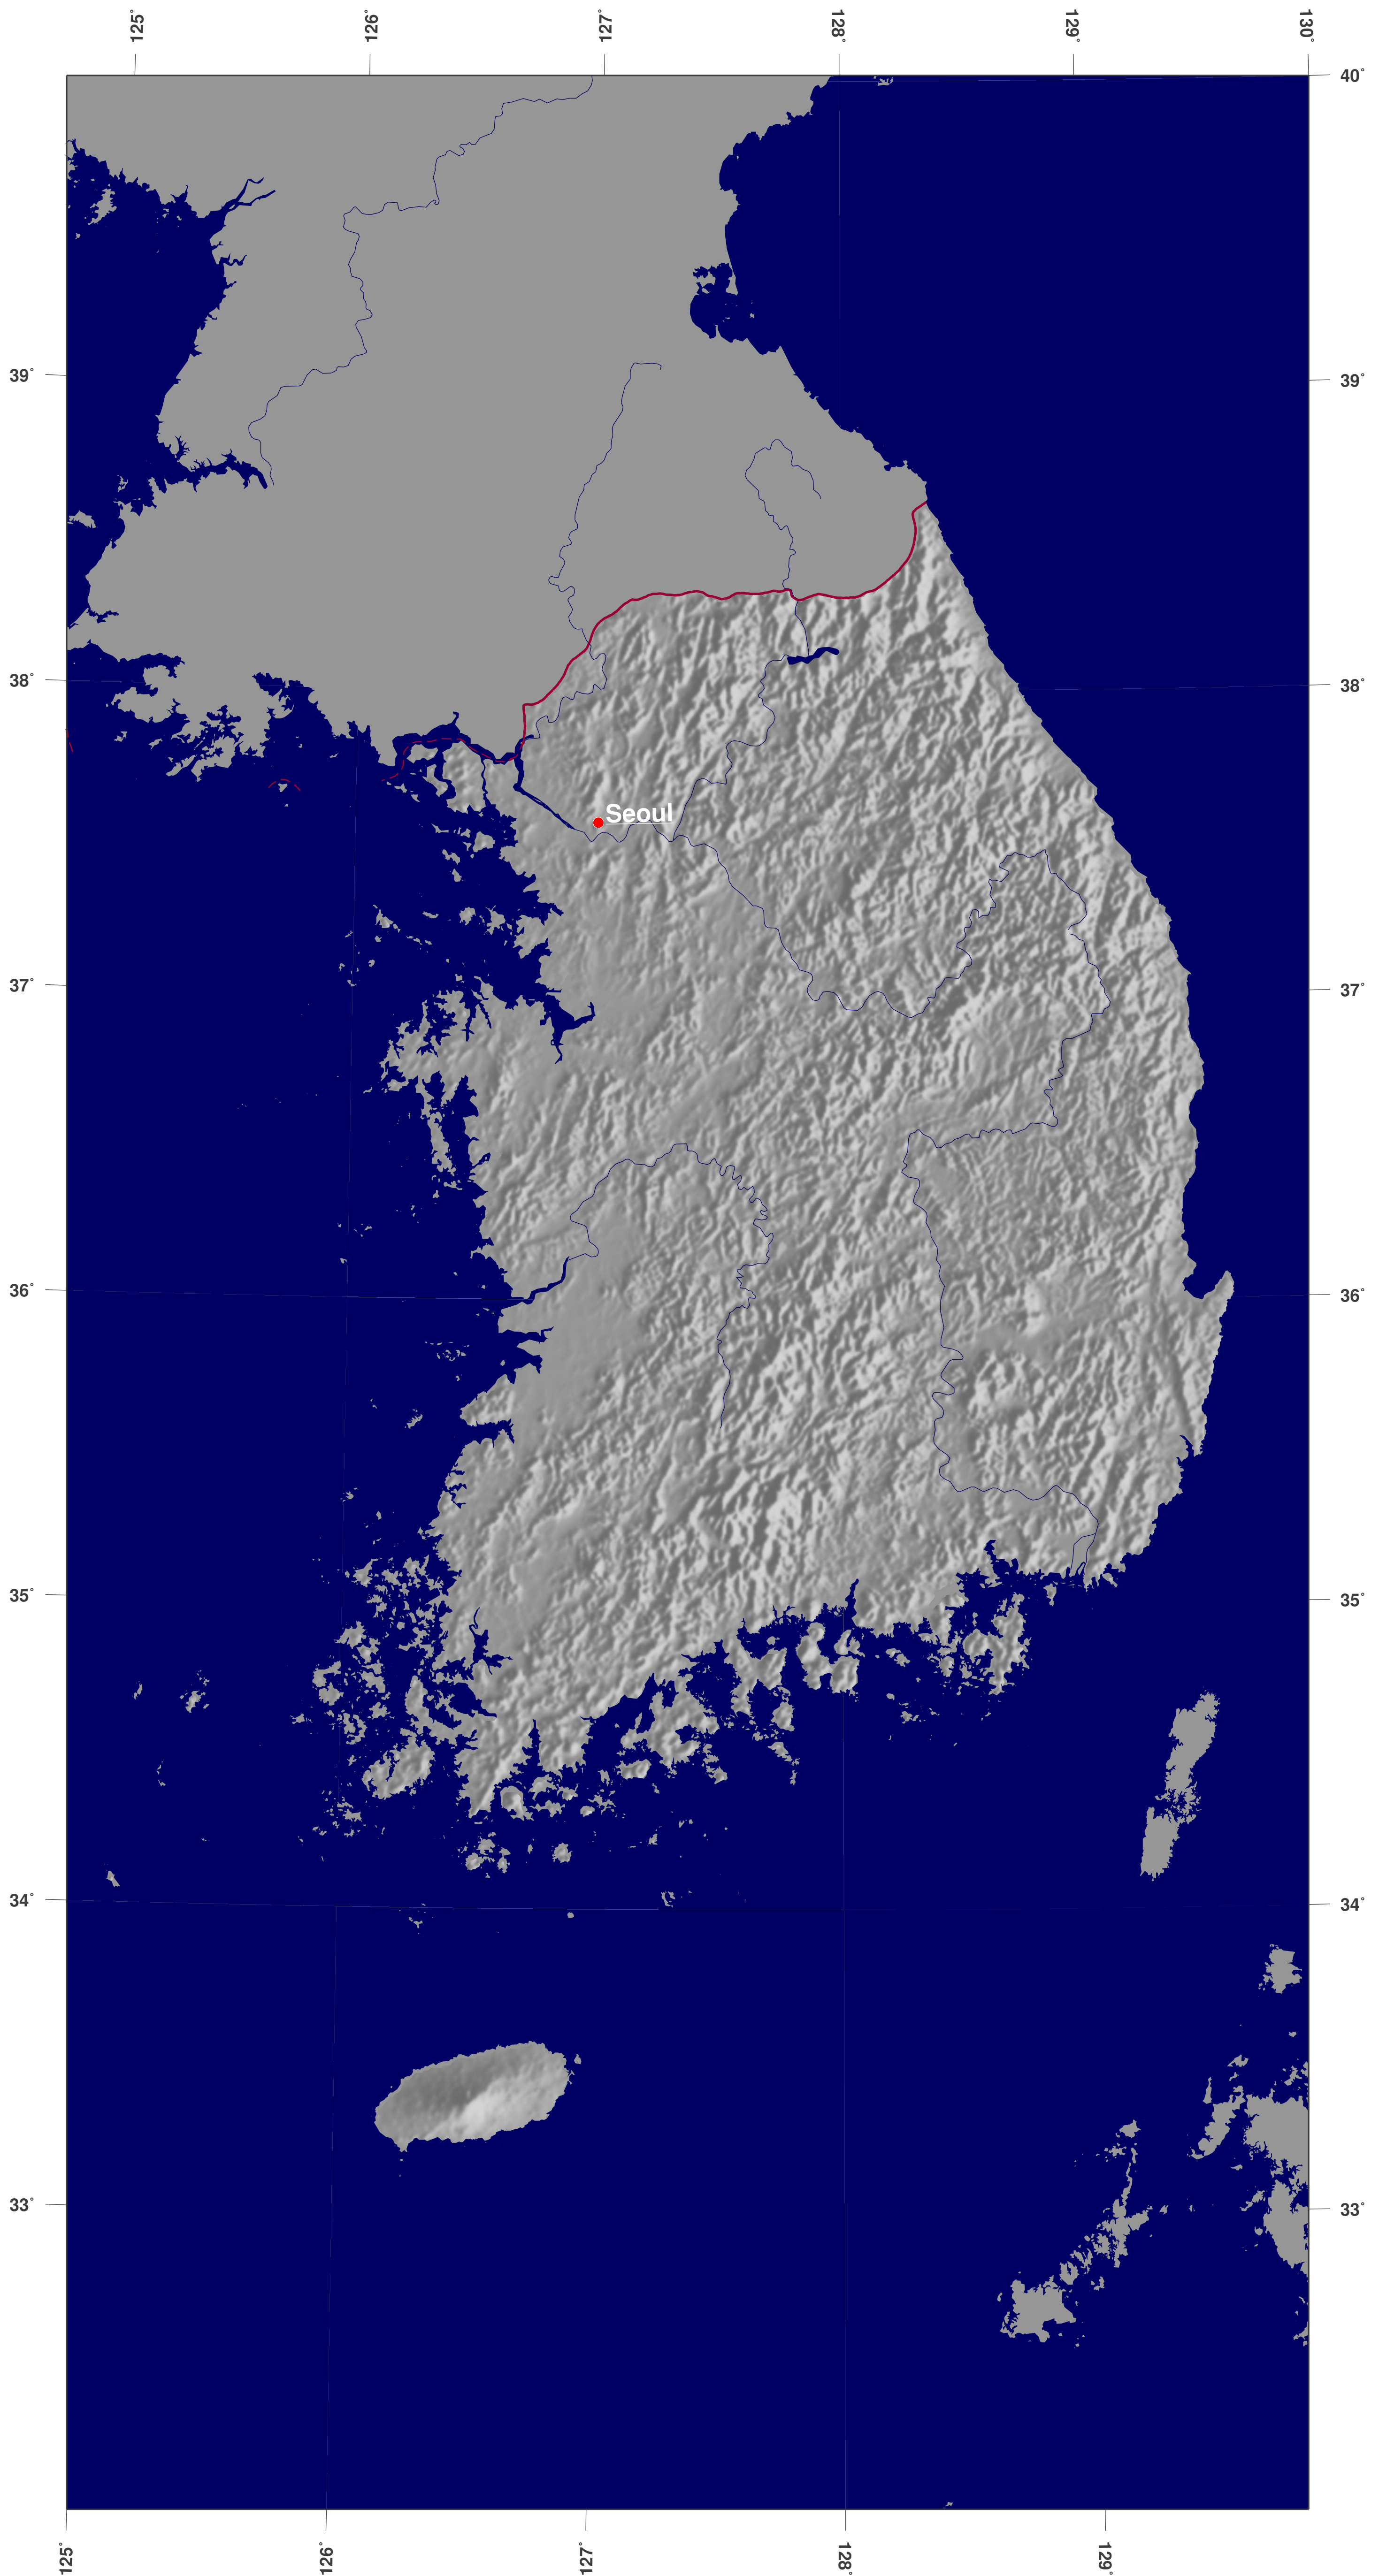

Korea, South: shaded relief map

**GINKGO
MAPS**

Map-License:

This map is licensed under the Creative Commons Attribution 3.0 License (<http://creativecommons.org/licenses/by/3.0/>). Please cite the GinkgoMaps-project or link back (<http://www.ginkgomaps.com>).

Parameter and used data:

Map Projection: Lambert (equal area); Map Center: lat 35.9°; lon 127.74°; vector data: GSHHS and political borders by GMT (gmt.soest.hawaii.edu); raster data: 30sec dtm-blend of GTOPO30, ICBAO, TOPO6.2, and ETOPO5 provided by Geoware (<http://www.geoware-online.com>)