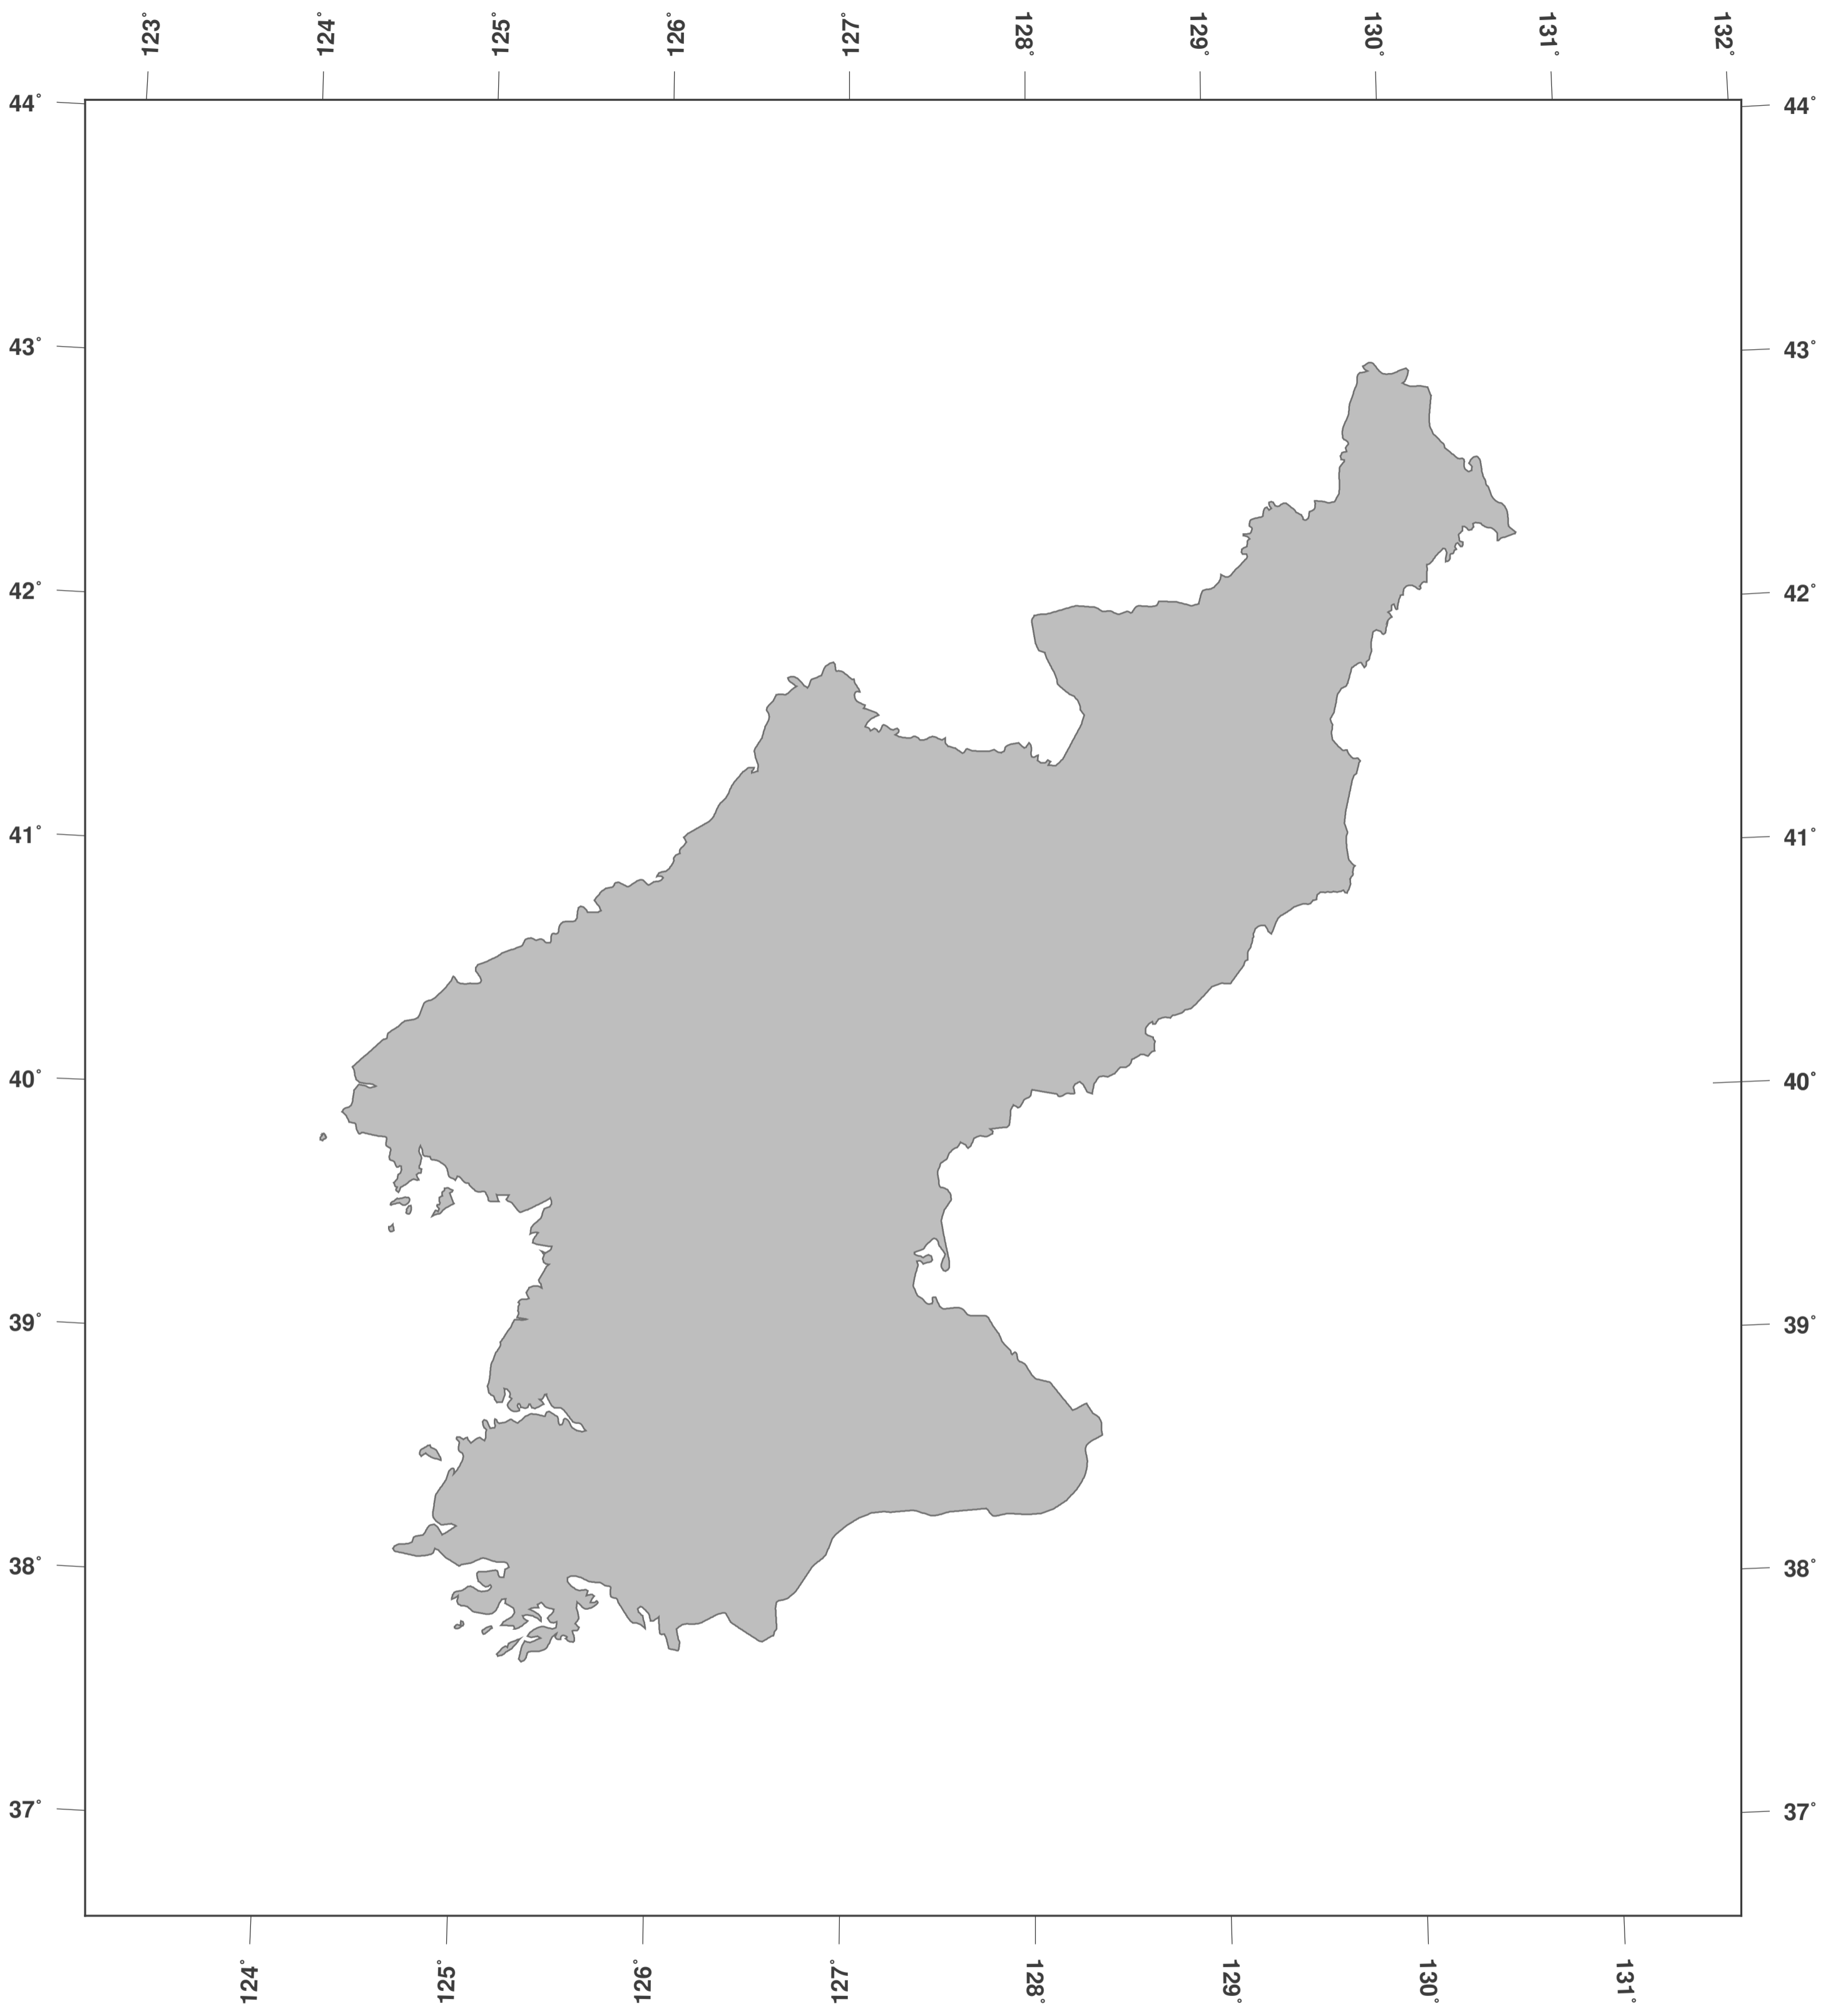

# Korea, North: Outline Map

**Map-License:**

This map is licensed under the CC-BY-3.0 (<http://creativecommons.org/licenses/by/3.0/deed.en>). Please cite the GinkgoMaps-project and link back (<http://www.ginkgomaps.com>).

**Parameter and used data:**

Map Projection: Lambert (equal area); Map Center: lat 40.34°; lon 127.5°; Visualized Data: Natural Earth provided by <http://www.naturalearthdata.com>