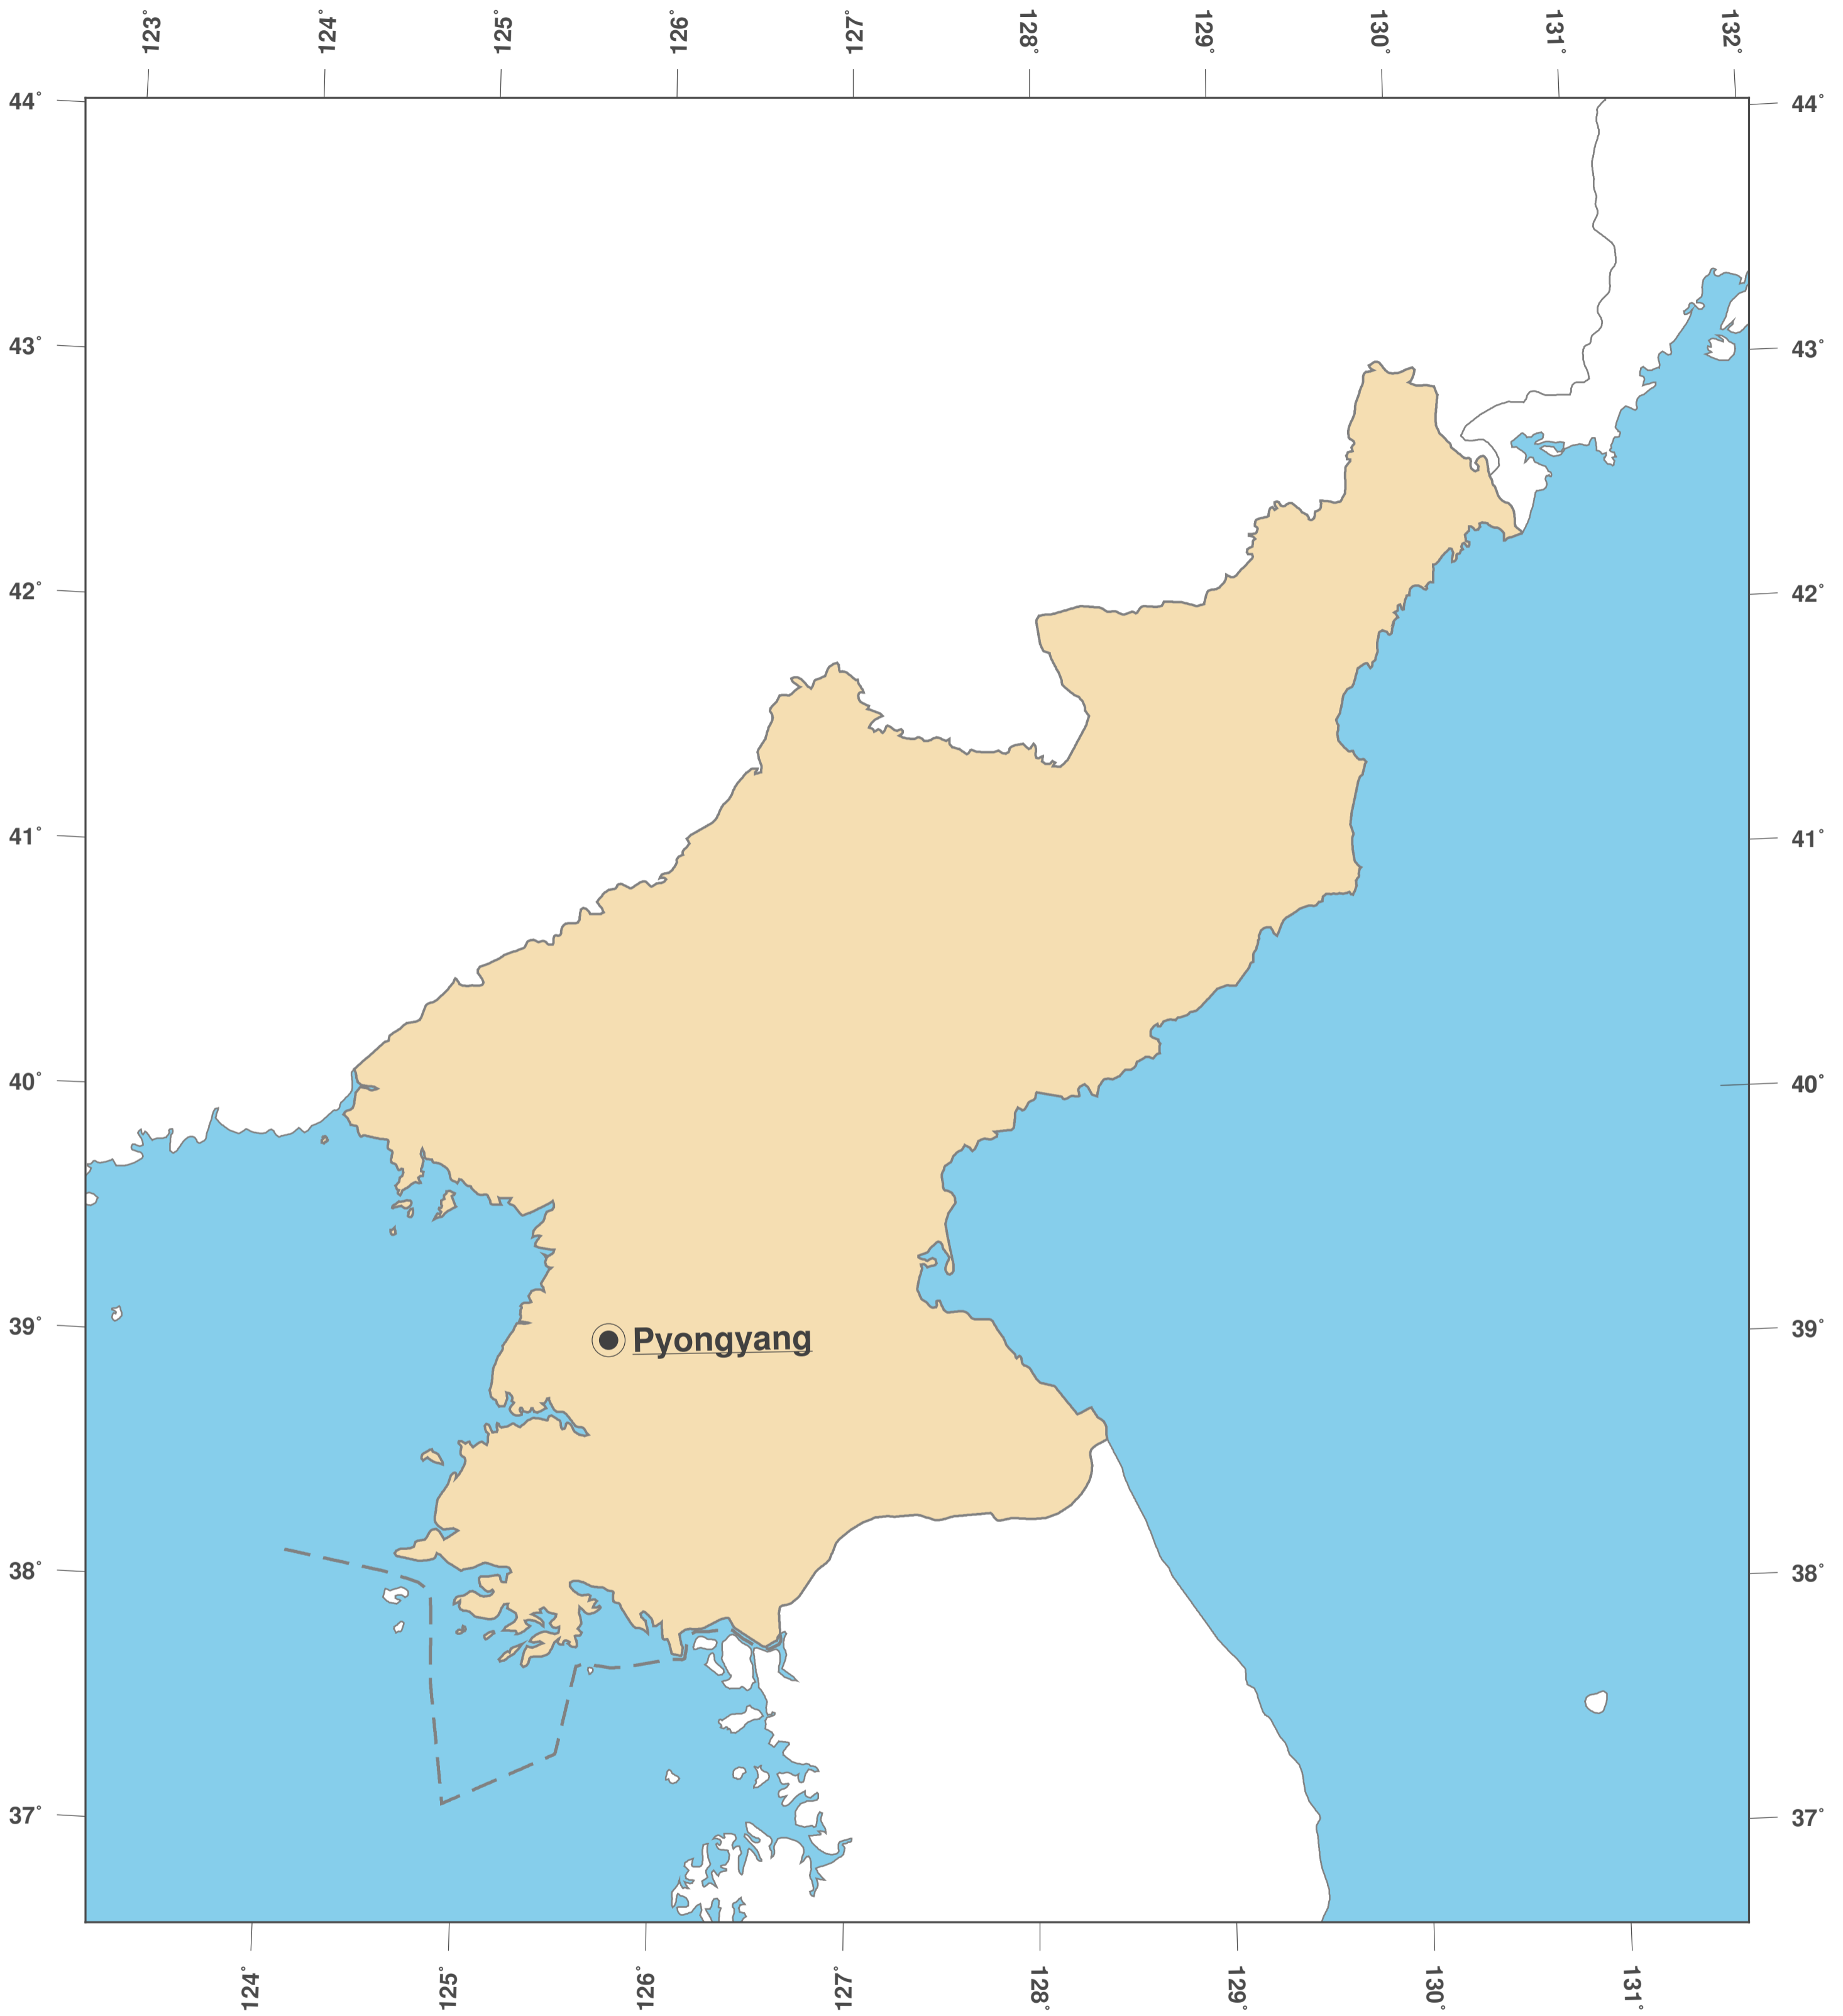

Korea, North: Outline Map II

**GINKGO
MAPS**

Map-License:

This map is licensed under the CC-BY-3.0 (<http://creativecommons.org/licenses/by/3.0/deed.en>). Please cite the GinkgoMaps-project and link back (<http://www.ginkgomaps.com>).

Parameter and used data:

Map Projection: Lambert (equal area); Map Center: lat 40.34° lon 127.5°; vector data: political borders by Natural Earth provided by <http://www.naturalearthdata.com>