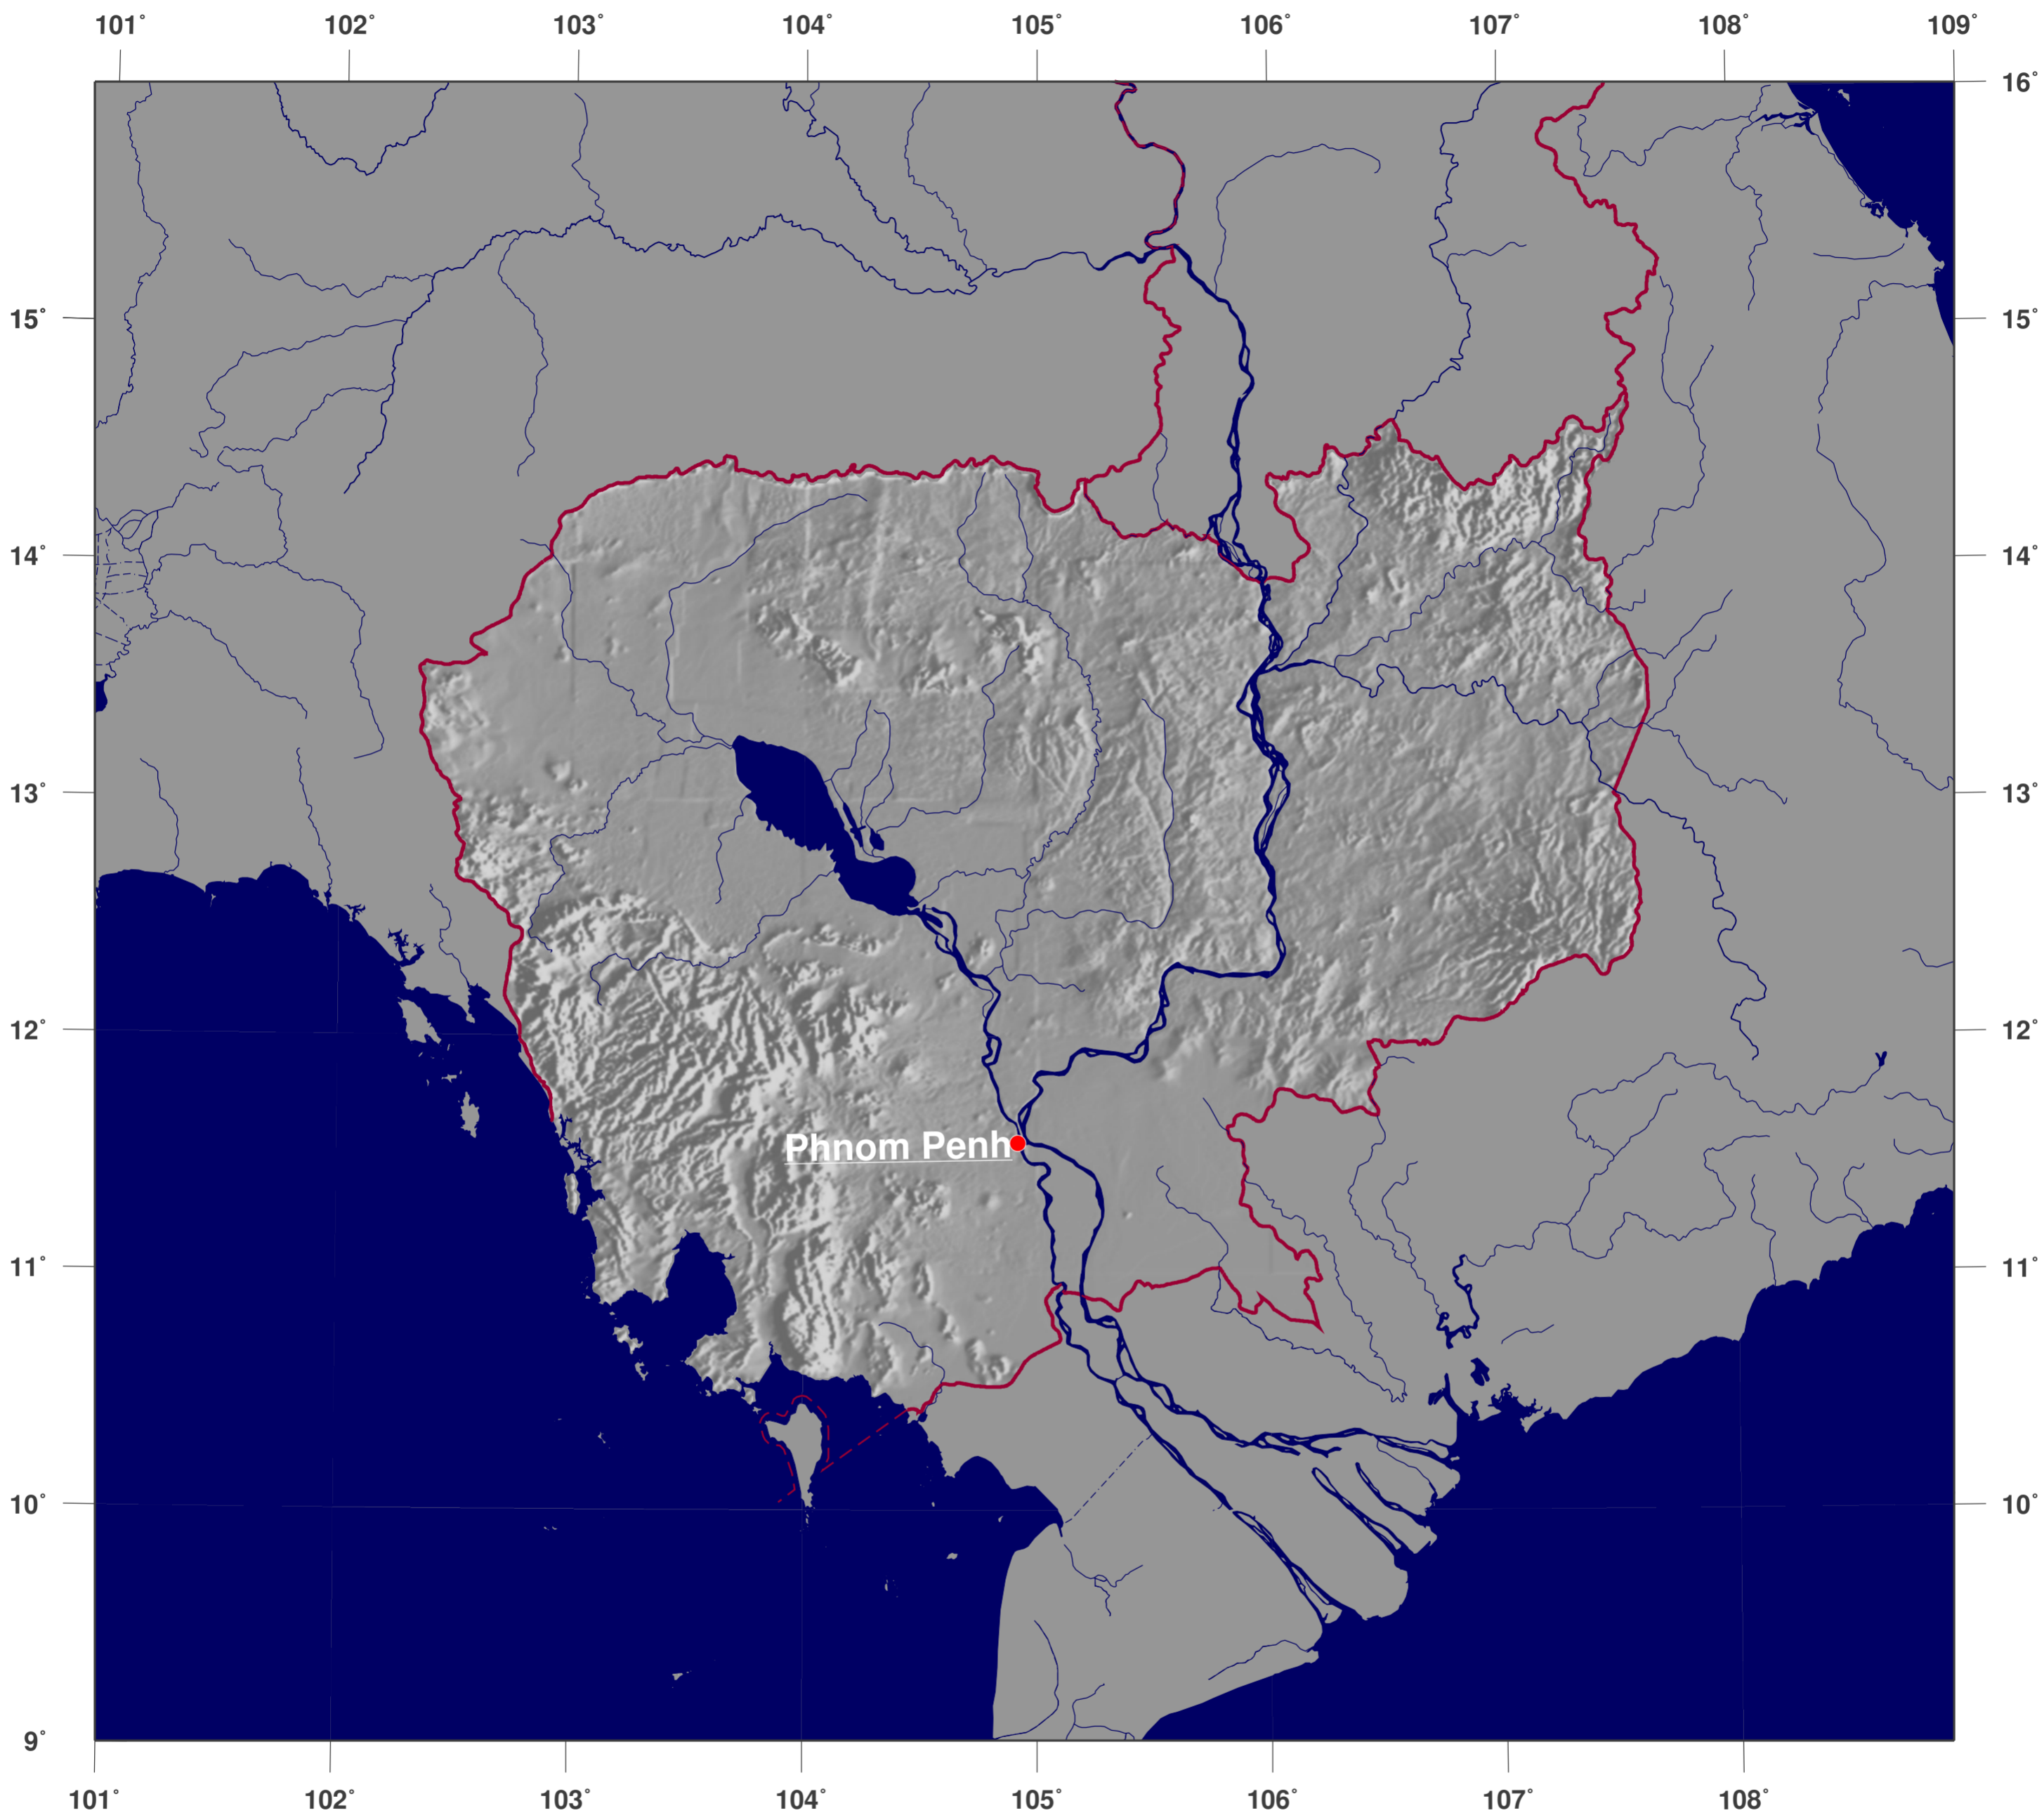

Cambodia: shaded relief map

**GINKGO
MAPS**

Map-License:

This map is licensed under the Creative Commons Attribution 3.0 License (<http://creativecommons.org/licenses/by/3.0/>). Please cite the GinkgoMaps-project or link back (<http://www.ginkgomaps.com>).

Parameter and used data:

Map Projection: Lambert (equal area); Map Center: lat 12.55°; lon 104.98°; vector data: GSHHS and political borders by GMT (gmt.soest.hawaii.edu); raster data: 30sec dtm-blend of GTOPO30, ICBAO, TOPO6.2, and ETOPO5 provided by Geoware (<http://www.geoware-online.com>)