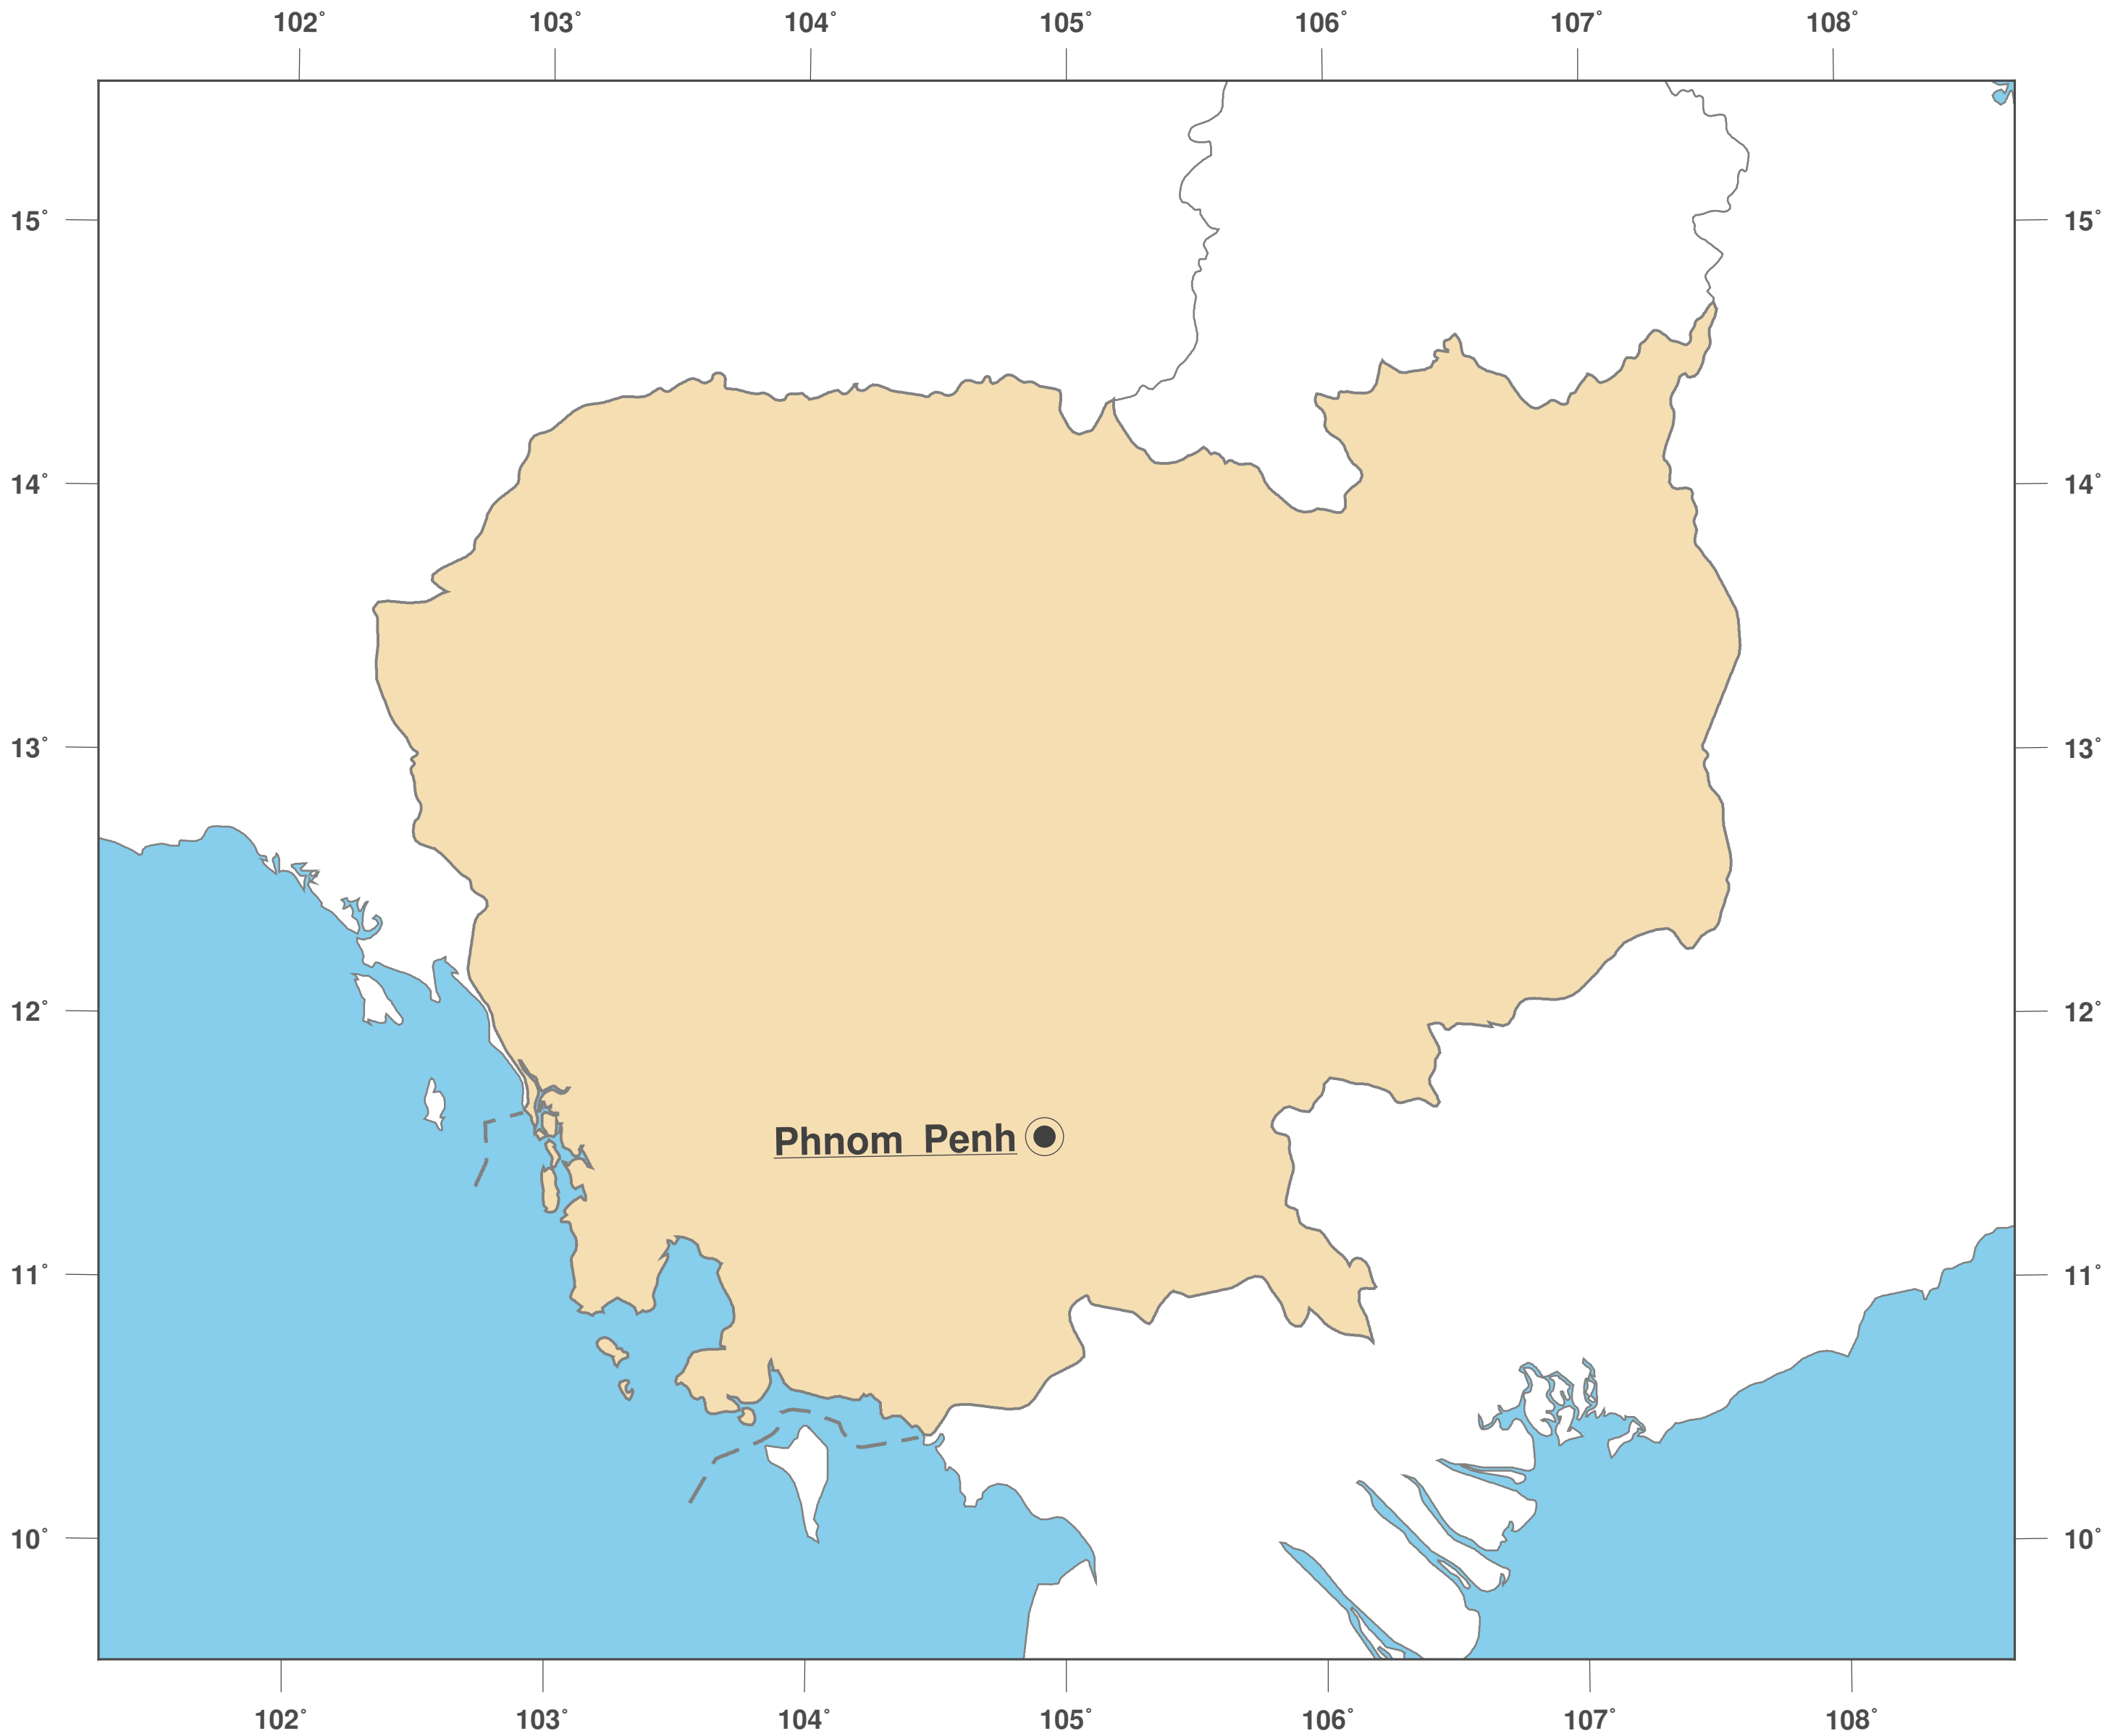

Cambodia: Outline Map II

**GINKGO
MAPS**

Map-License:

This map is licensed under the CC-BY-3.0 (<http://creativecommons.org/licenses/by/3.0/deed.en>). Please cite the GinkgoMaps-project and link back (<http://www.ginkgomaps.com>).

Parameter and used data:

Map Projection: Lambert (equal area); Map Center: lat 12.55° lon 104.98°; vector data: political borders by Natural Earth provided by <http://www.naturalearthdata.com>