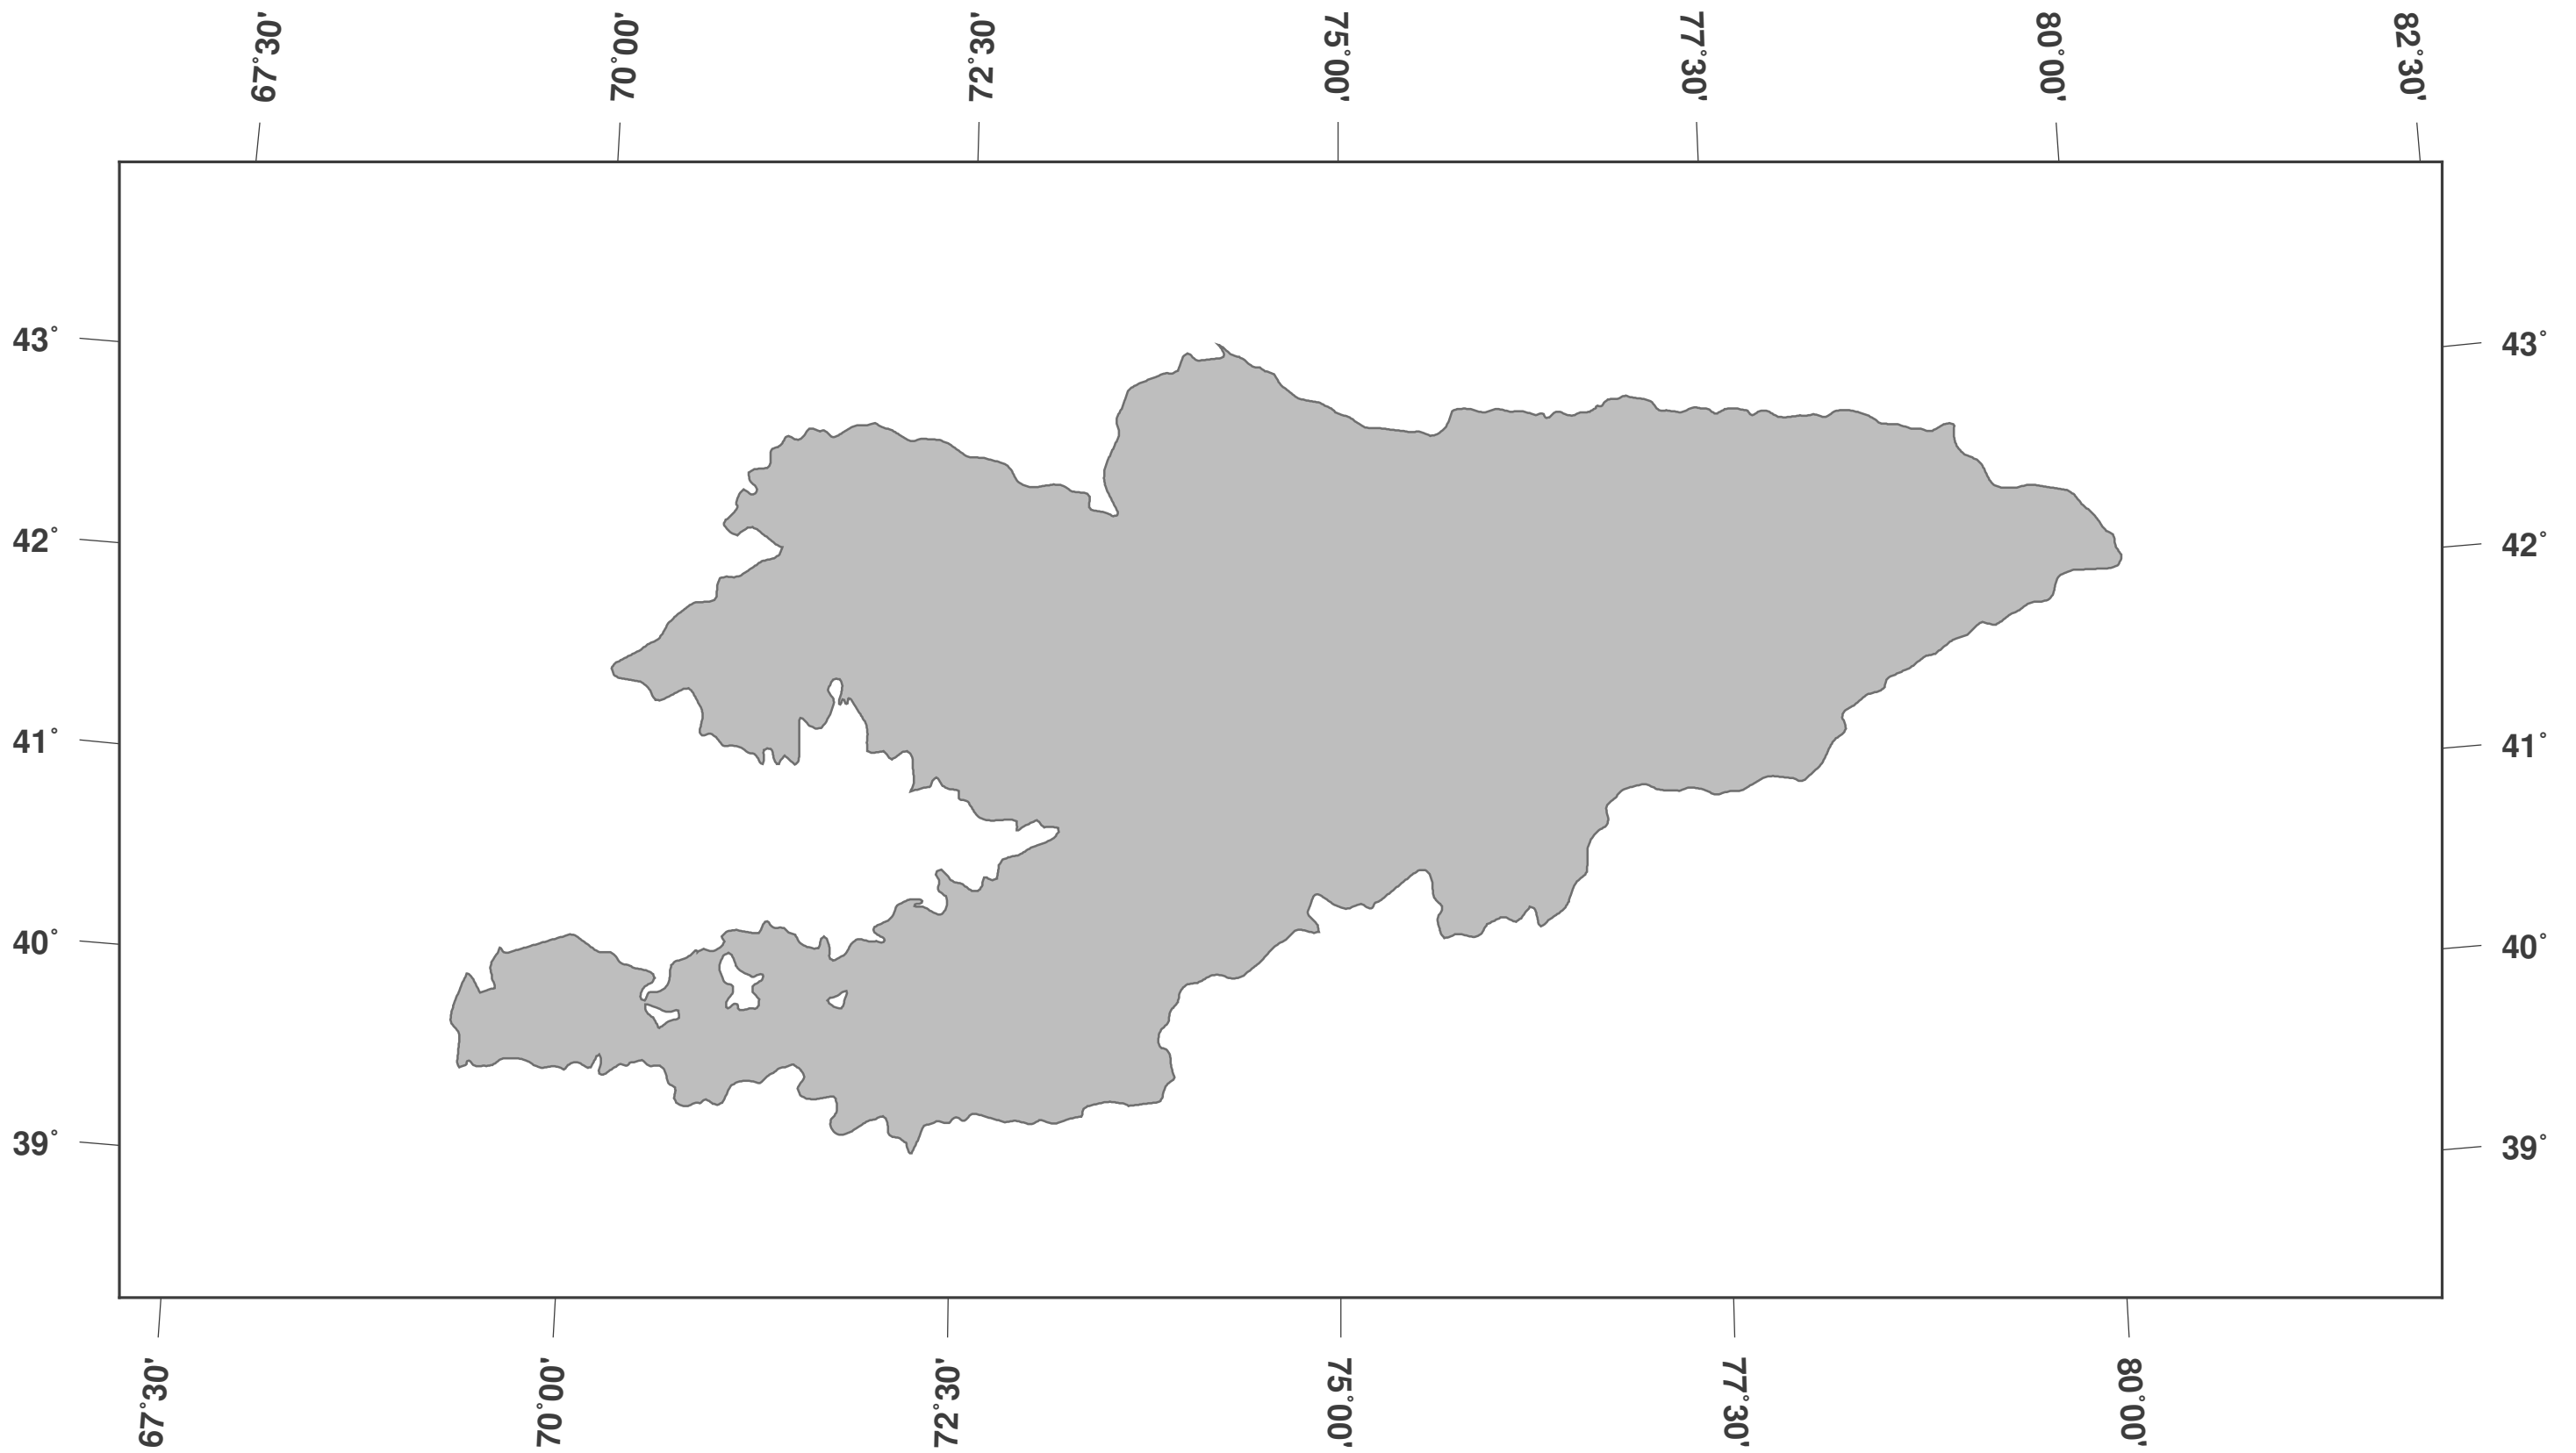

Kyrgyzstan: Outline Map

Map-License:

This map is licensed under the CC-BY-3.0 (<http://creativecommons.org/licenses/by/3.0/deed.en>). Please cite the GinkgoMaps-project and link back (<http://www.ginkgomaps.com>).

Parameter and used data:

Map Projection: Lambert (equal area); Map Center: lat 41.21°; lon 74.78°; Visualized Data: Natural Earth provided by <http://www.naturalearthdata.com>