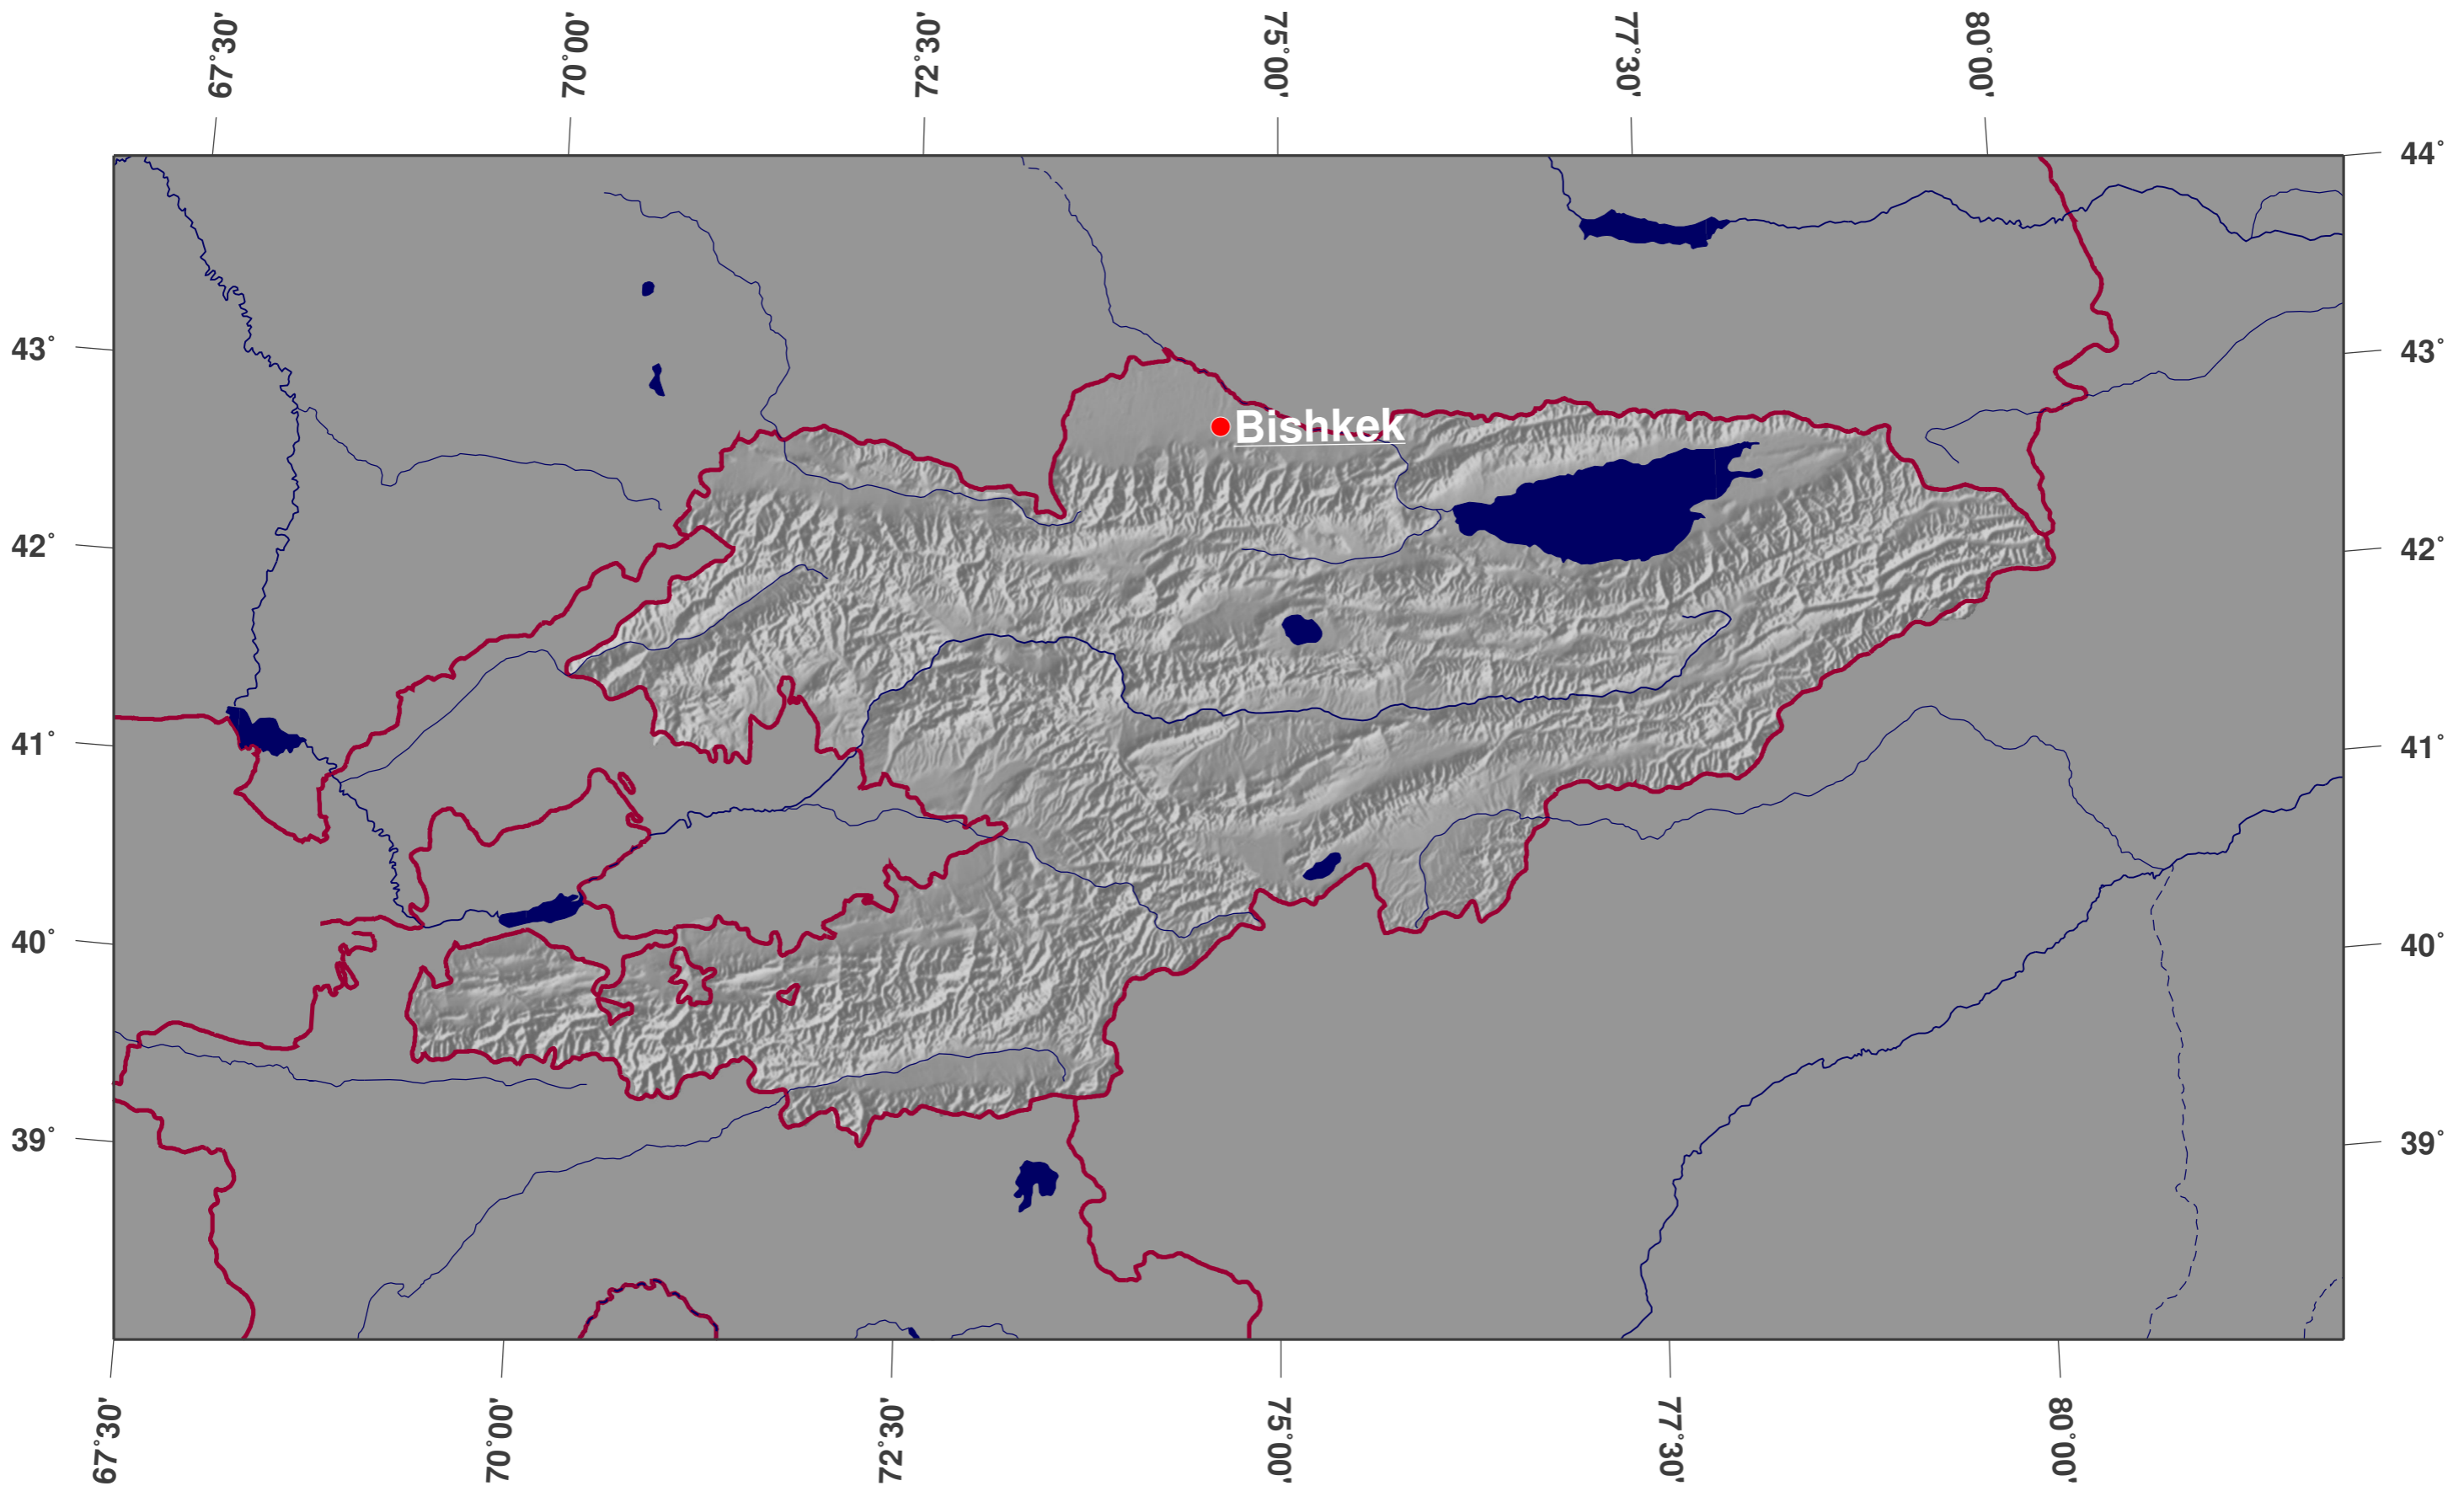

Kyrgyzstan: shaded relief map

Map-License:

This map is licensed under the Creative Commons Attribution 3.0 License (<http://creativecommons.org/licenses/by/3.0/>). Please cite the GinkgoMaps-project or link back (<http://www.ginkgomaps.com>).

Parameter and used data:

Map Projection: Lambert (equal area); Map Center: lat 41.21°; lon 74.78°; vector data: GSHHS and political borders by GMT (gmt.soest.hawaii.edu); raster data: 30sec dtm-blend of GTOPO30, ICBAO, TOPO6.2, and ETOPO5 provided by Geoware (<http://www.geoware-online.com>)