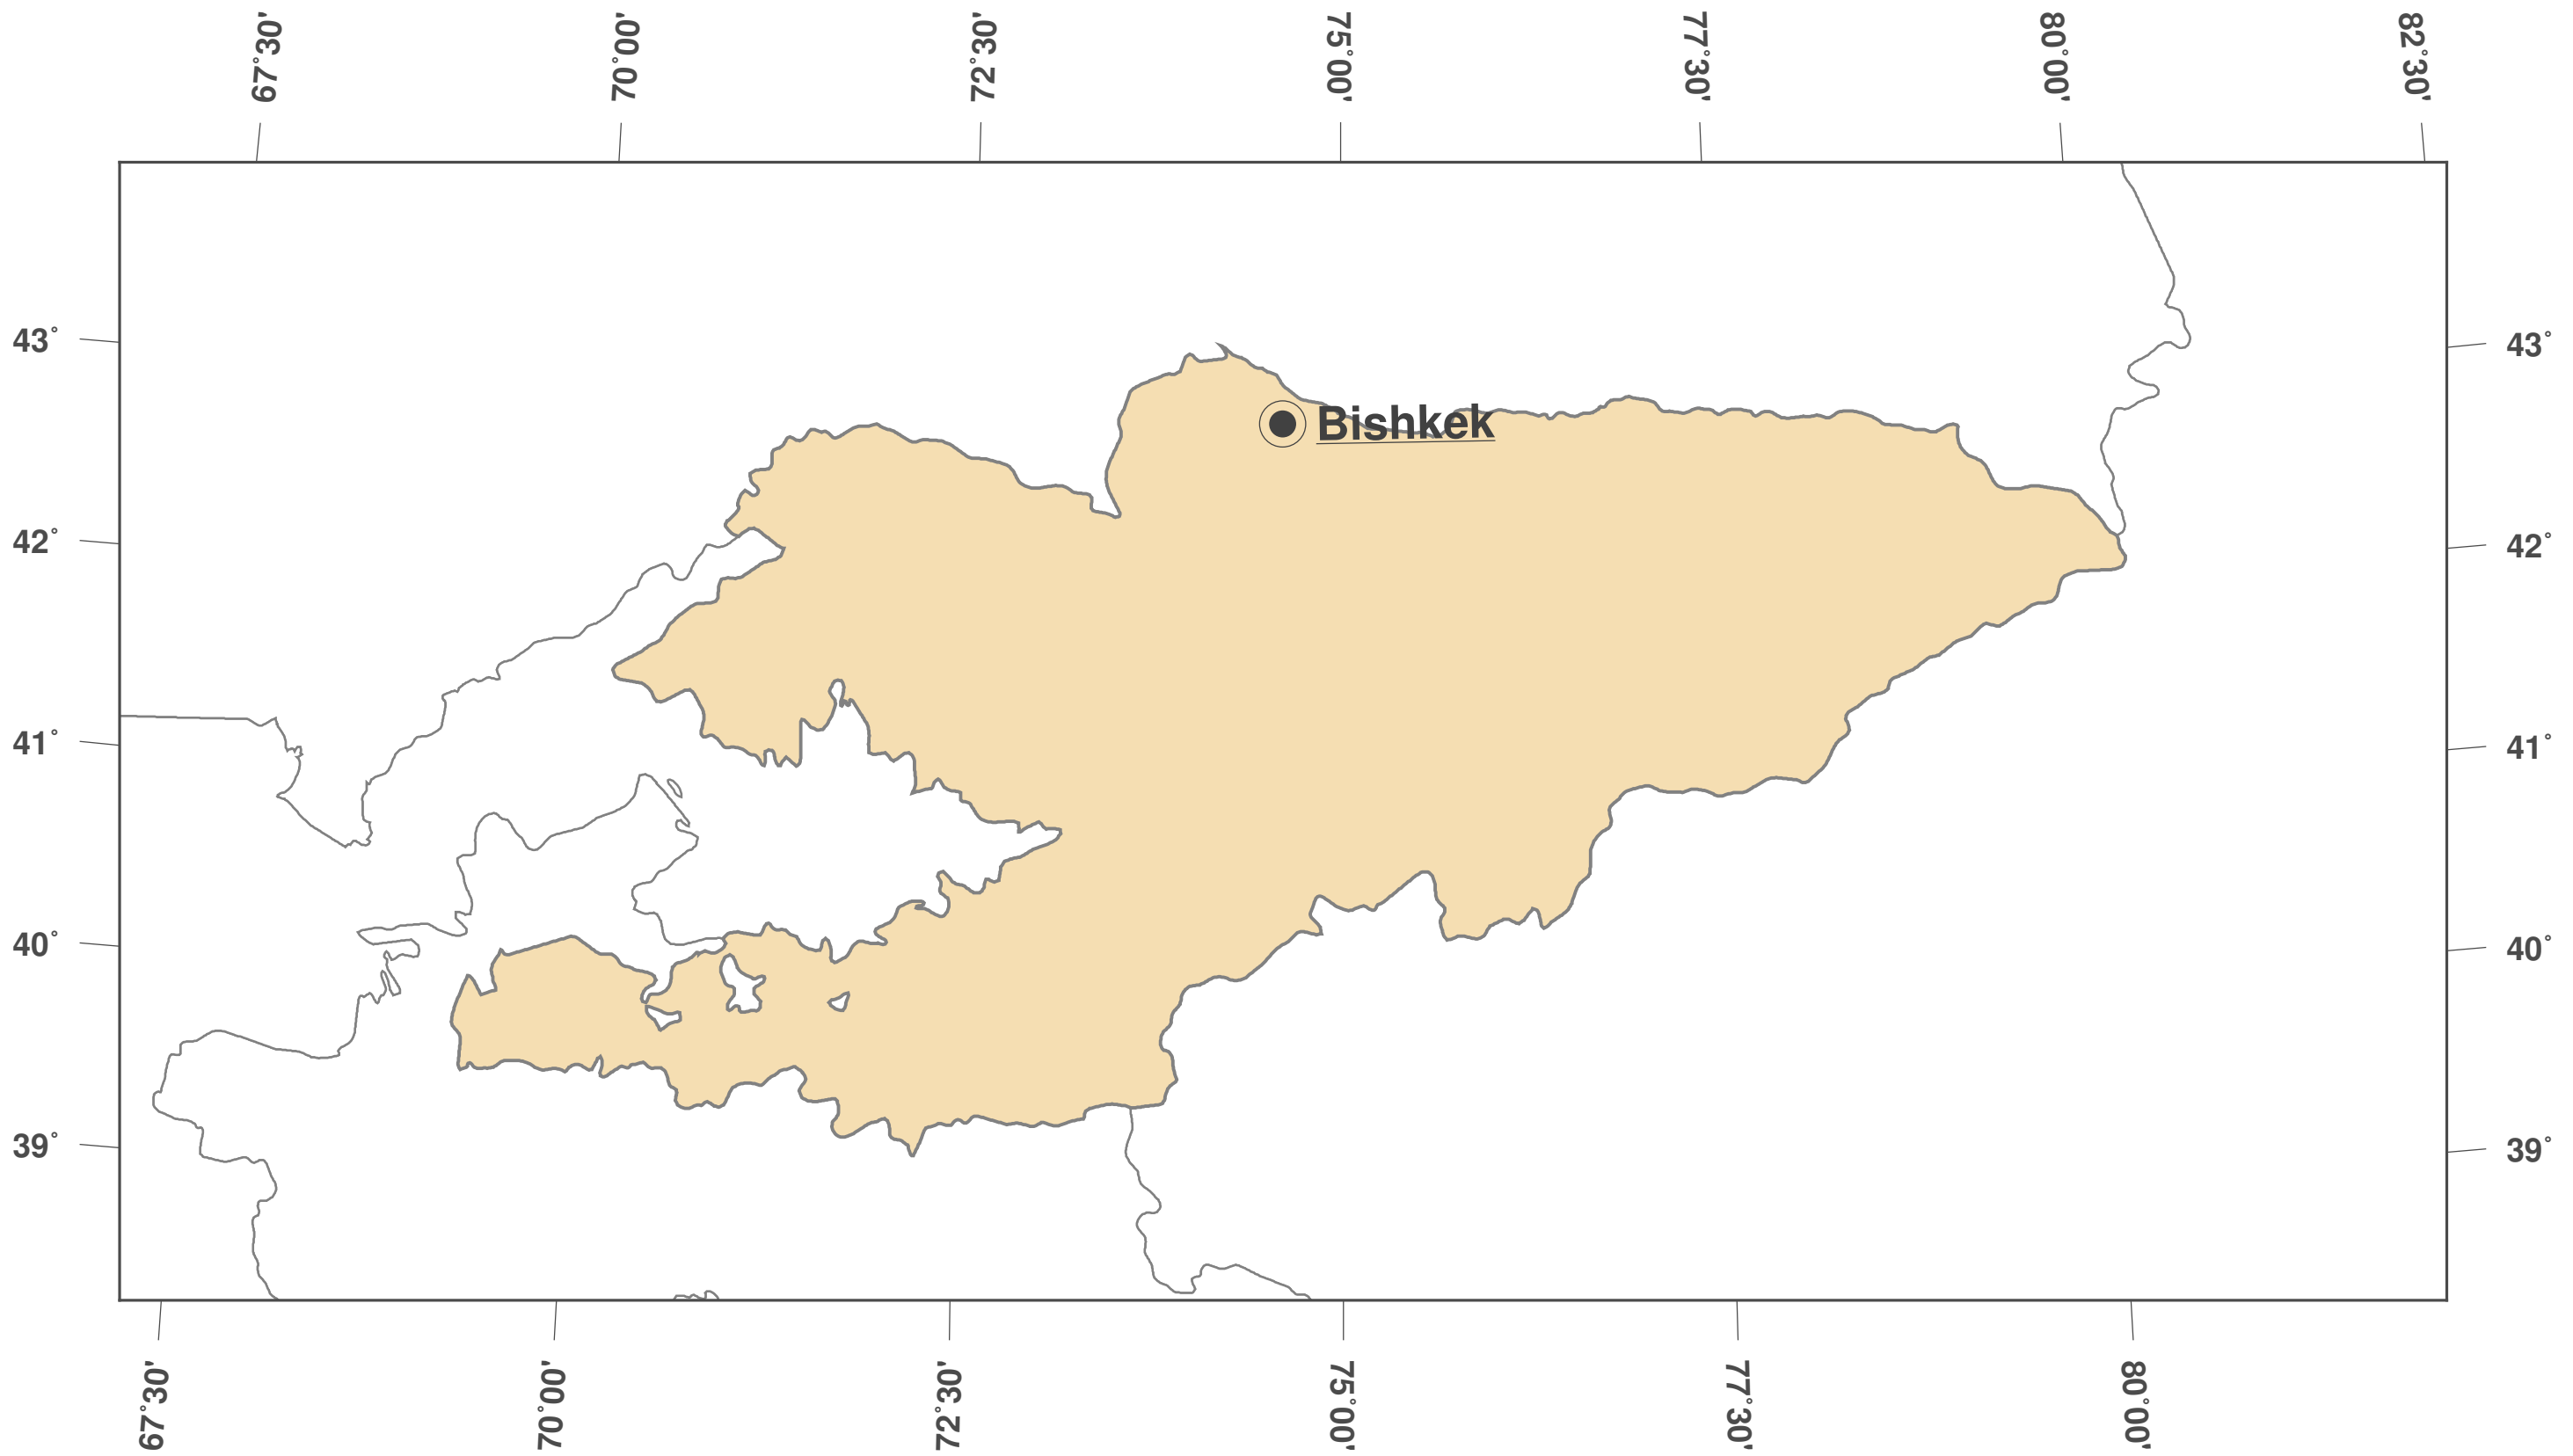

Kyrgyzstan: Outline Map II

**GINKGO
MAPS**

Map-License:

This map is licensed under the CC-BY-3.0 (<http://creativecommons.org/licenses/by/3.0/deed.en>). Please cite the GinkgoMaps-project and link back (<http://www.ginkgomaps.com>).

Parameter and used data:

Map Projection: Lambert (equal area); Map Center: lat 41.21° lon 74.78°; vector data: political borders by Natural Earth provided by <http://www.naturalearthdata.com>