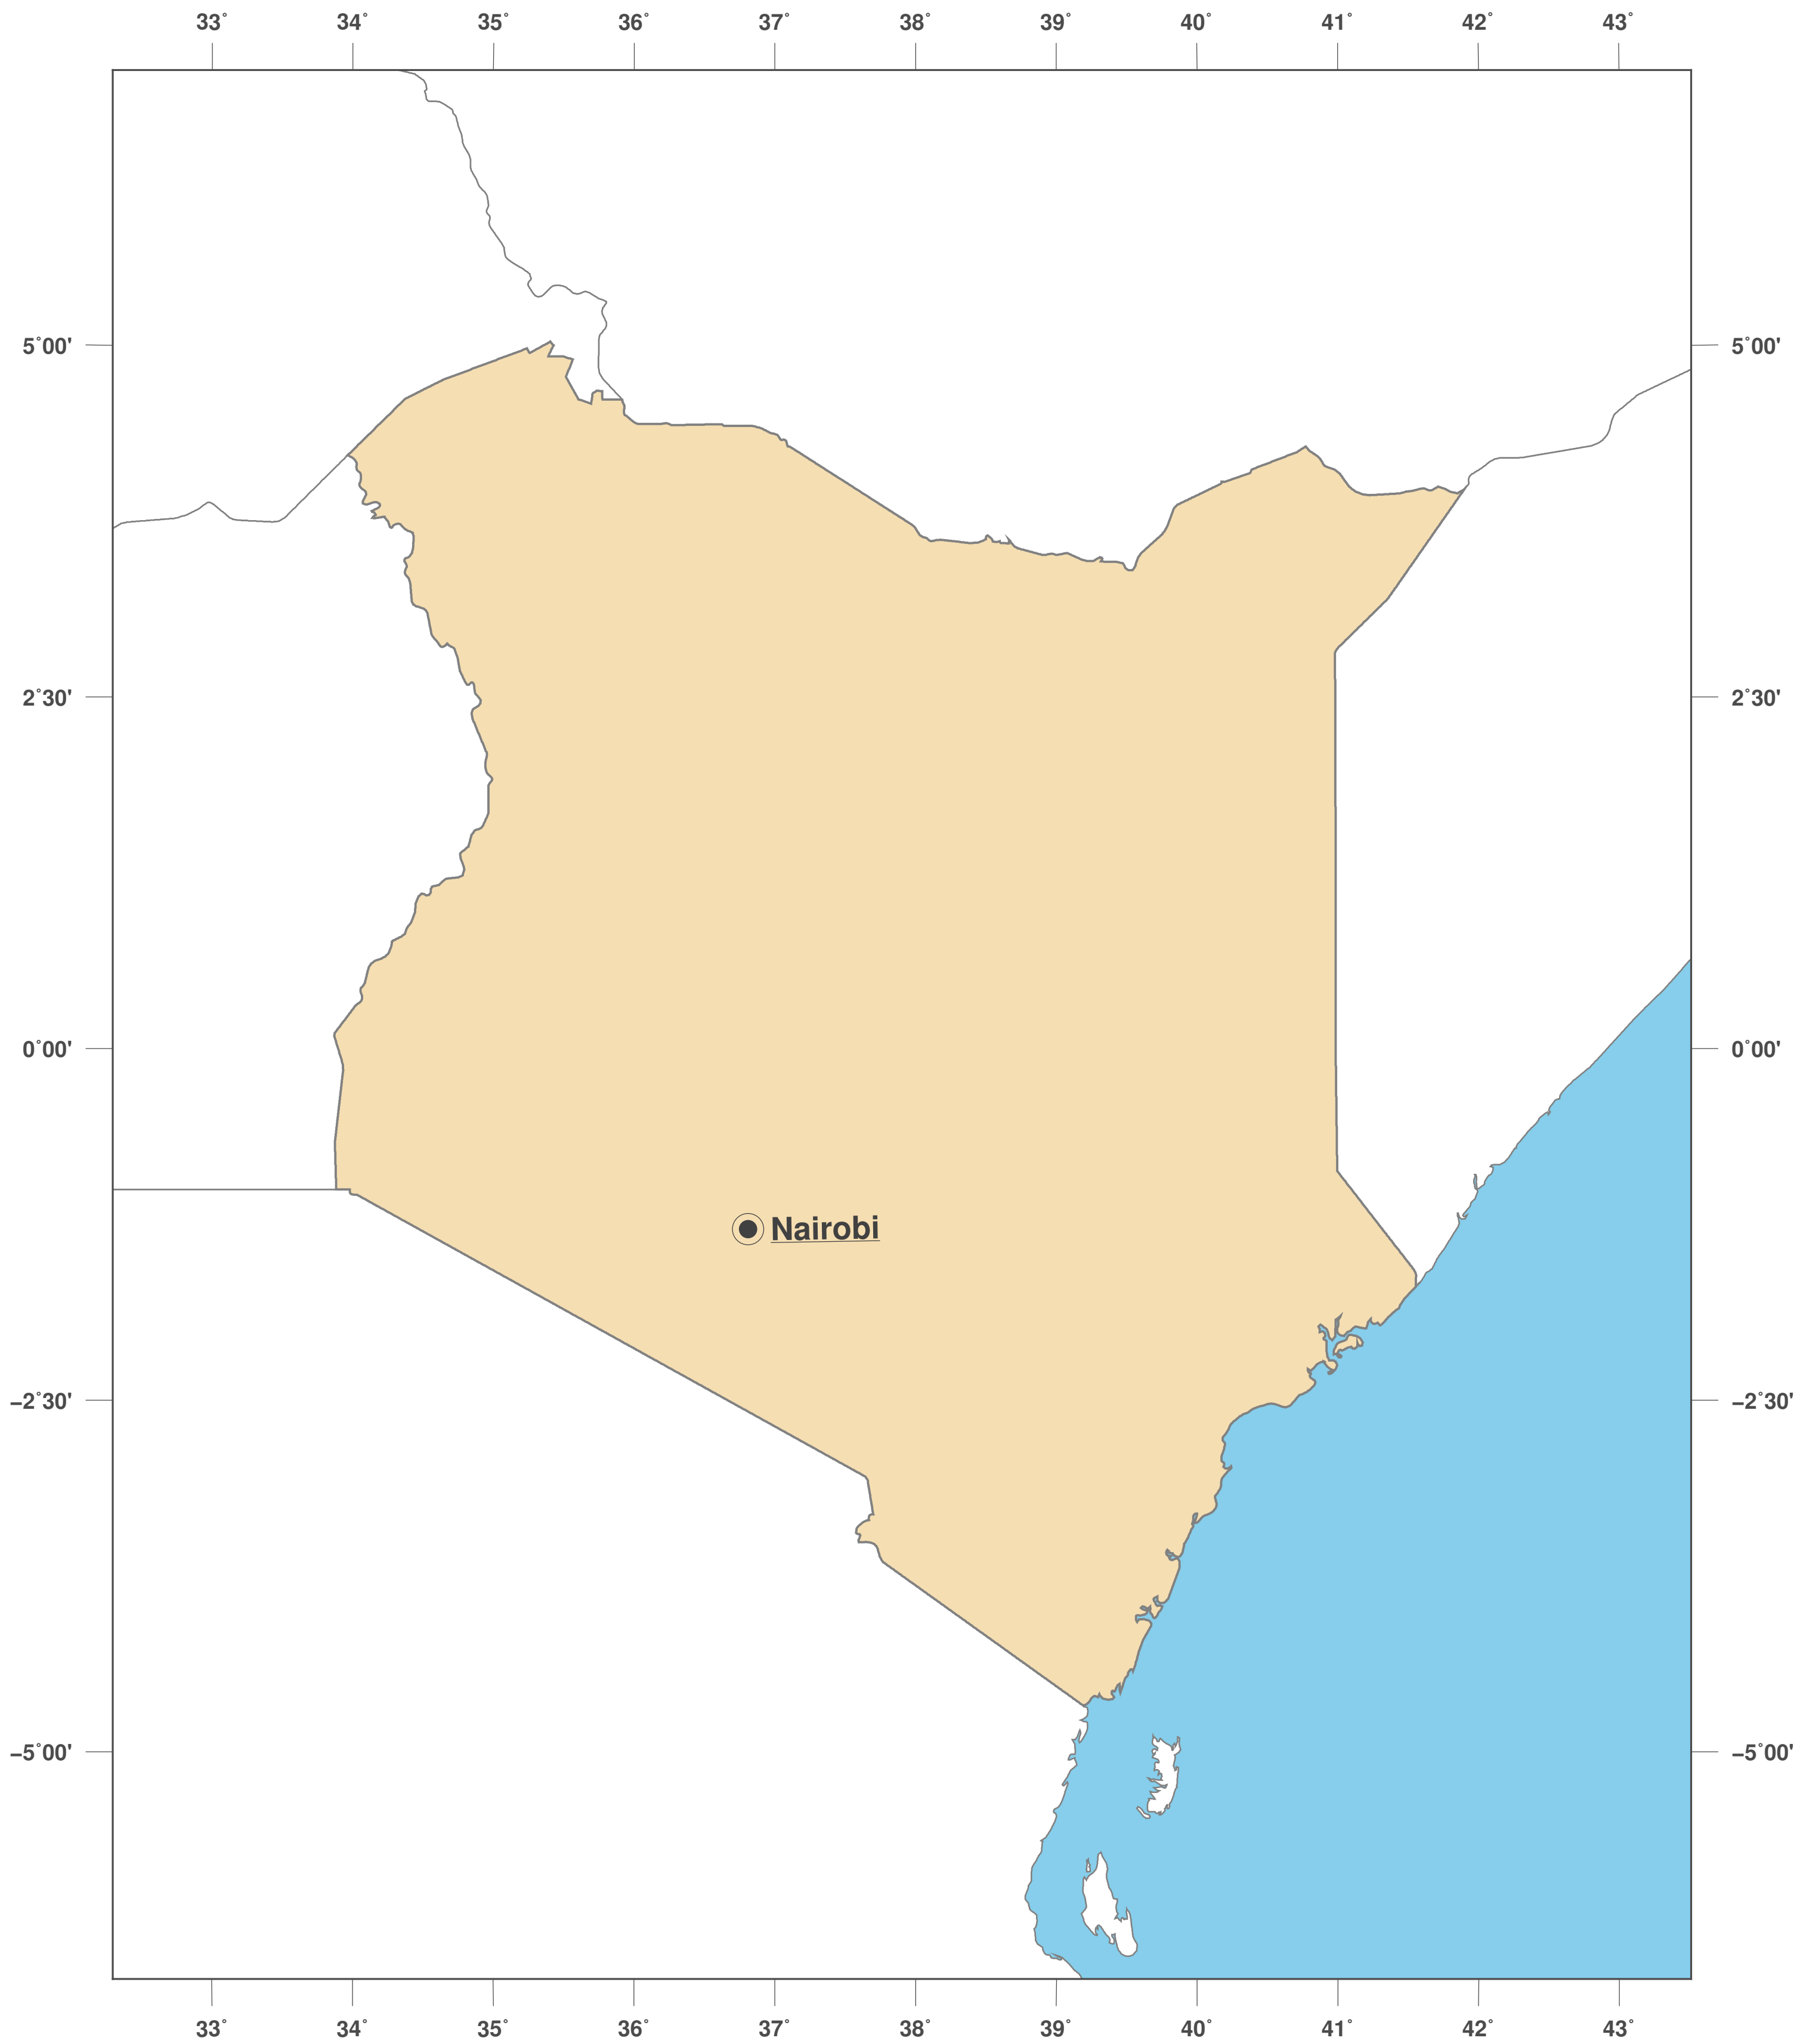

Kenya: Outline Map II

**GINKGO
MAPS**

Map-License:

This map is licensed under the CC-BY-3.0 (<http://creativecommons.org/licenses/by/3.0/deed.en>). Please cite the GinkgoMaps-project and link back (<http://www.ginkgomaps.com>).

Parameter and used data:

Map Projection: Lambert (equal area); Map Center: lat 0.17° lon 37.9°; vector data: political borders by Natural Earth provided by <http://www.naturalearthdata.com>