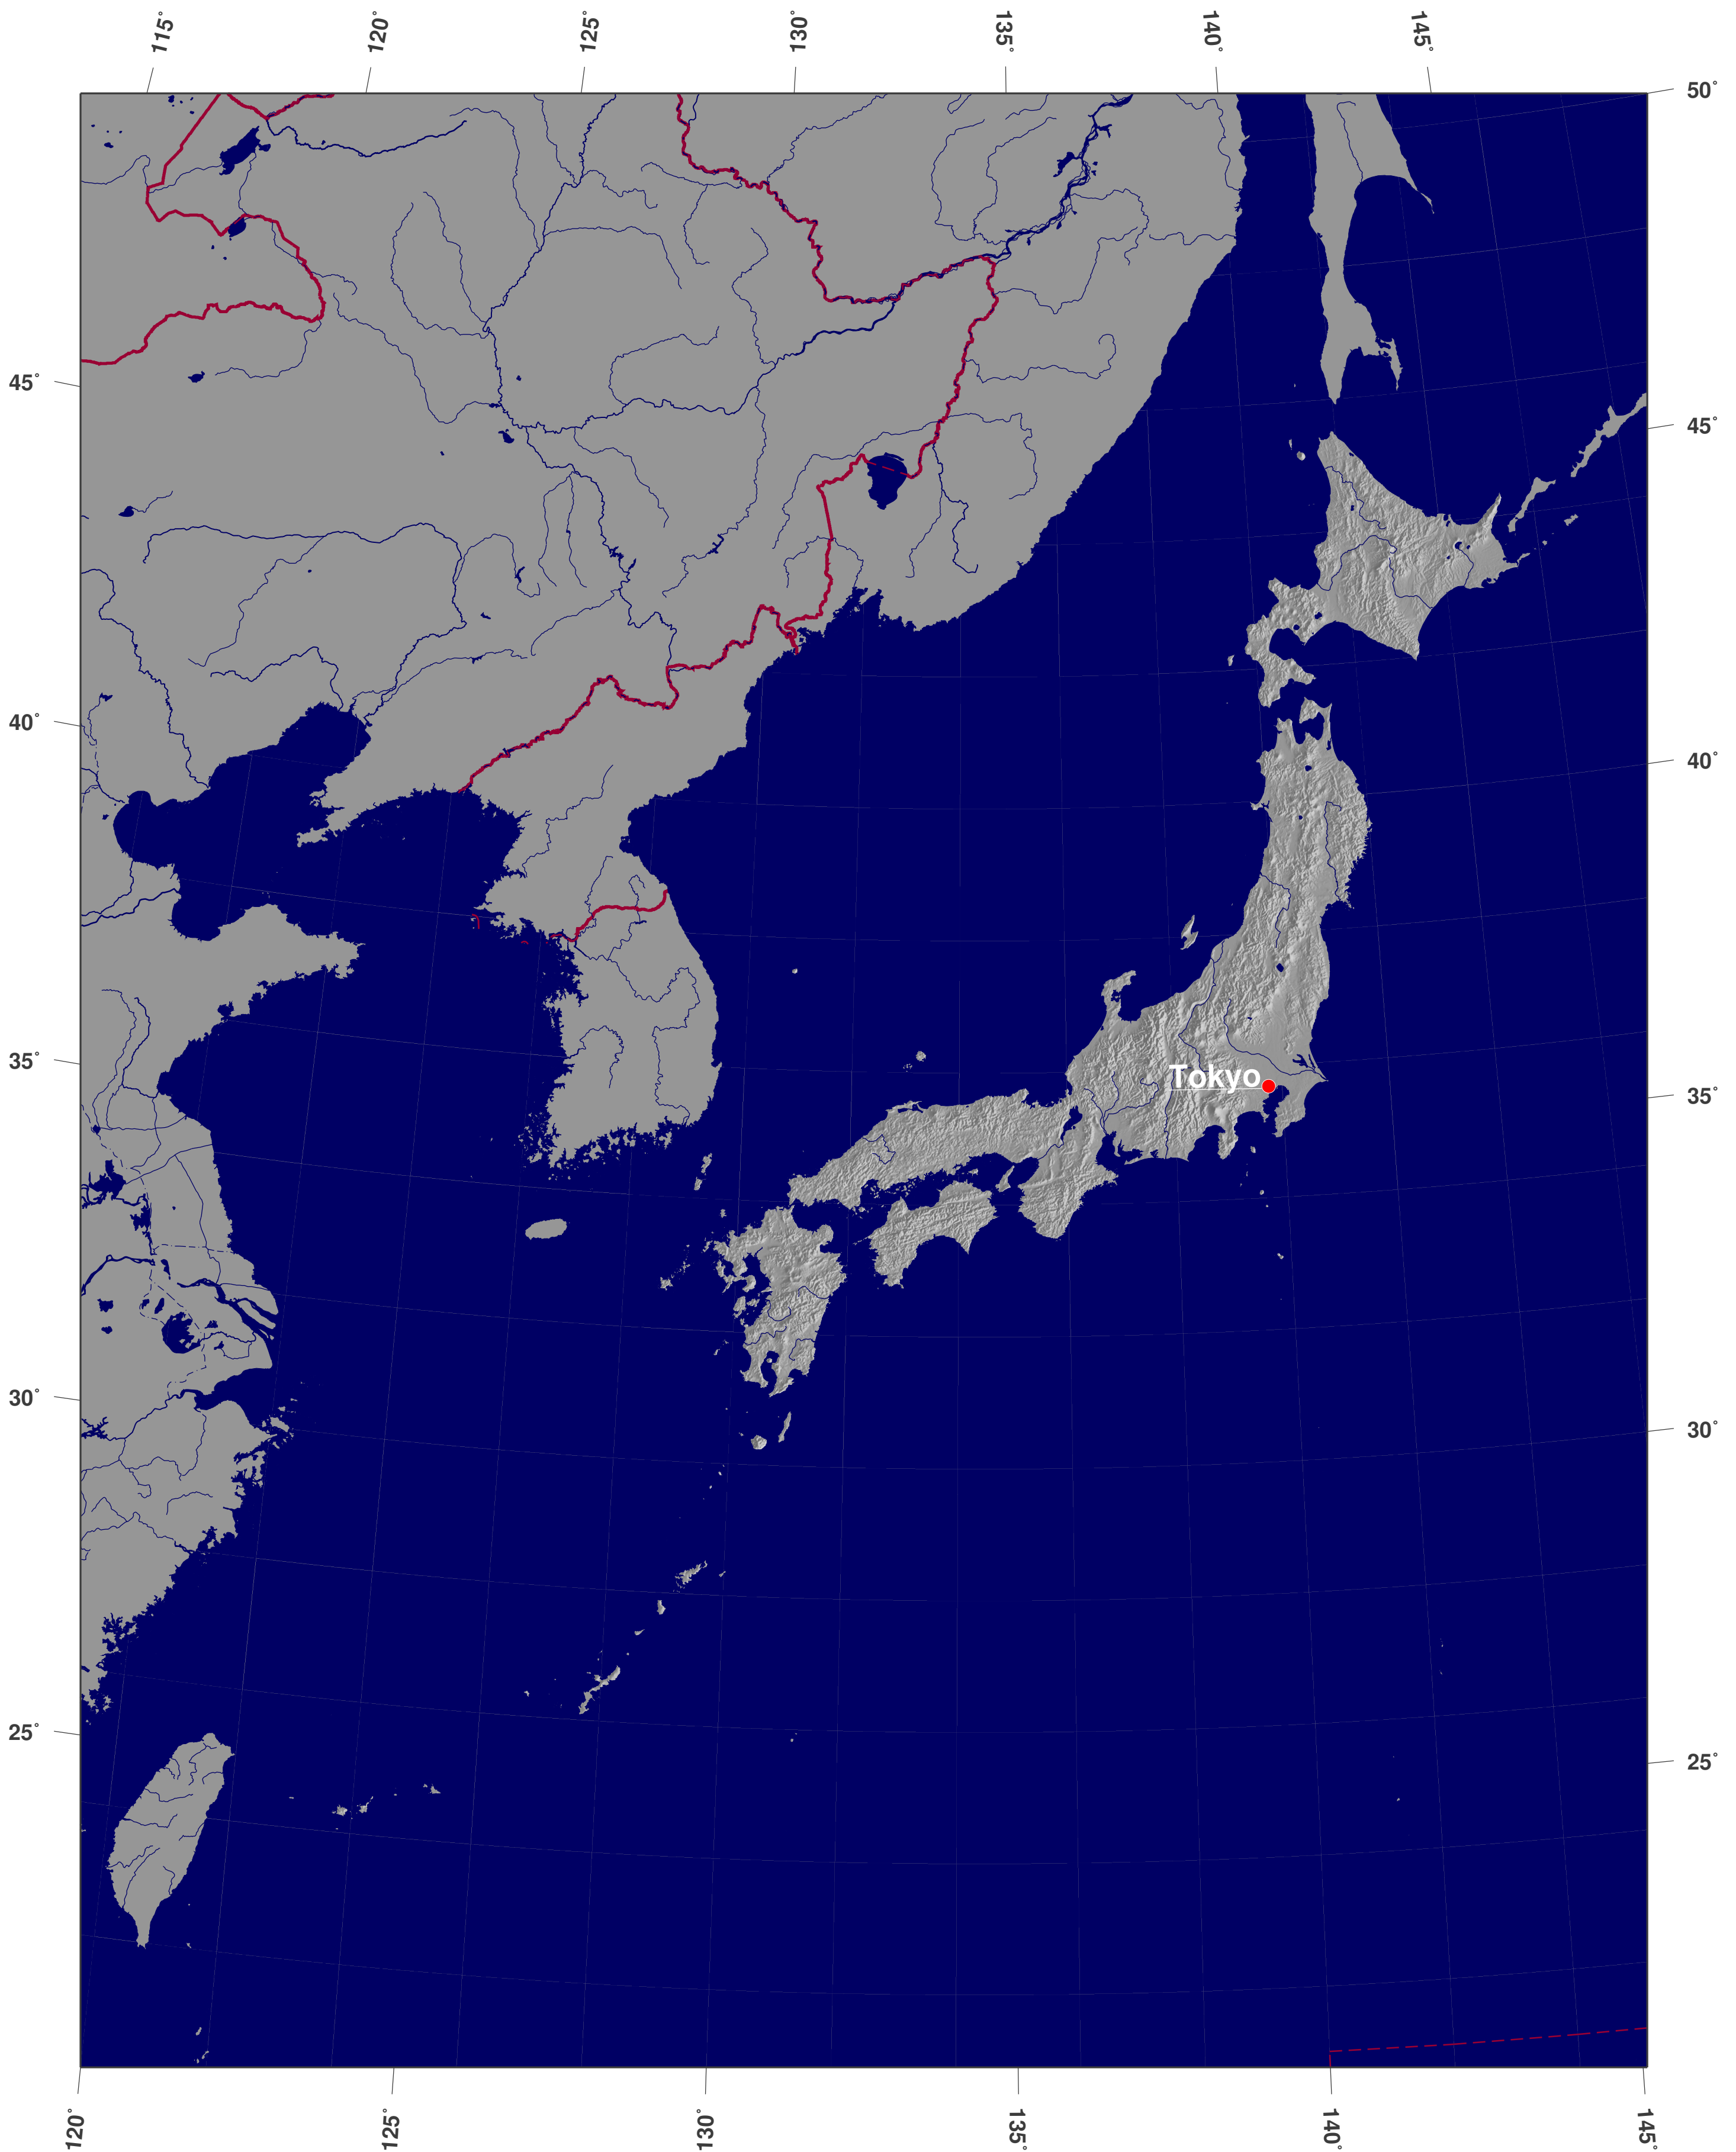

Japan: shaded relief map

**GINKGO
MAPS**

Map-License:

This map is licensed under the Creative Commons Attribution 3.0 License (<http://creativecommons.org/licenses/by/3.0/>). Please cite the GinkgoMaps-project or link back (<http://www.ginkgomaps.com>).

Parameter and used data:

Map Projection: Lambert (equal area); Map Center: lat 34.89°; lon 134.38°; vector data: GSHHS and political borders by GMT (gmt.soest.hawaii.edu); raster data: 30sec dtm-blend of GTOPO30, ICBAO, TOPO6.2, and ETOPO5 provided by Geoware (<http://www.geoware-online.com>)