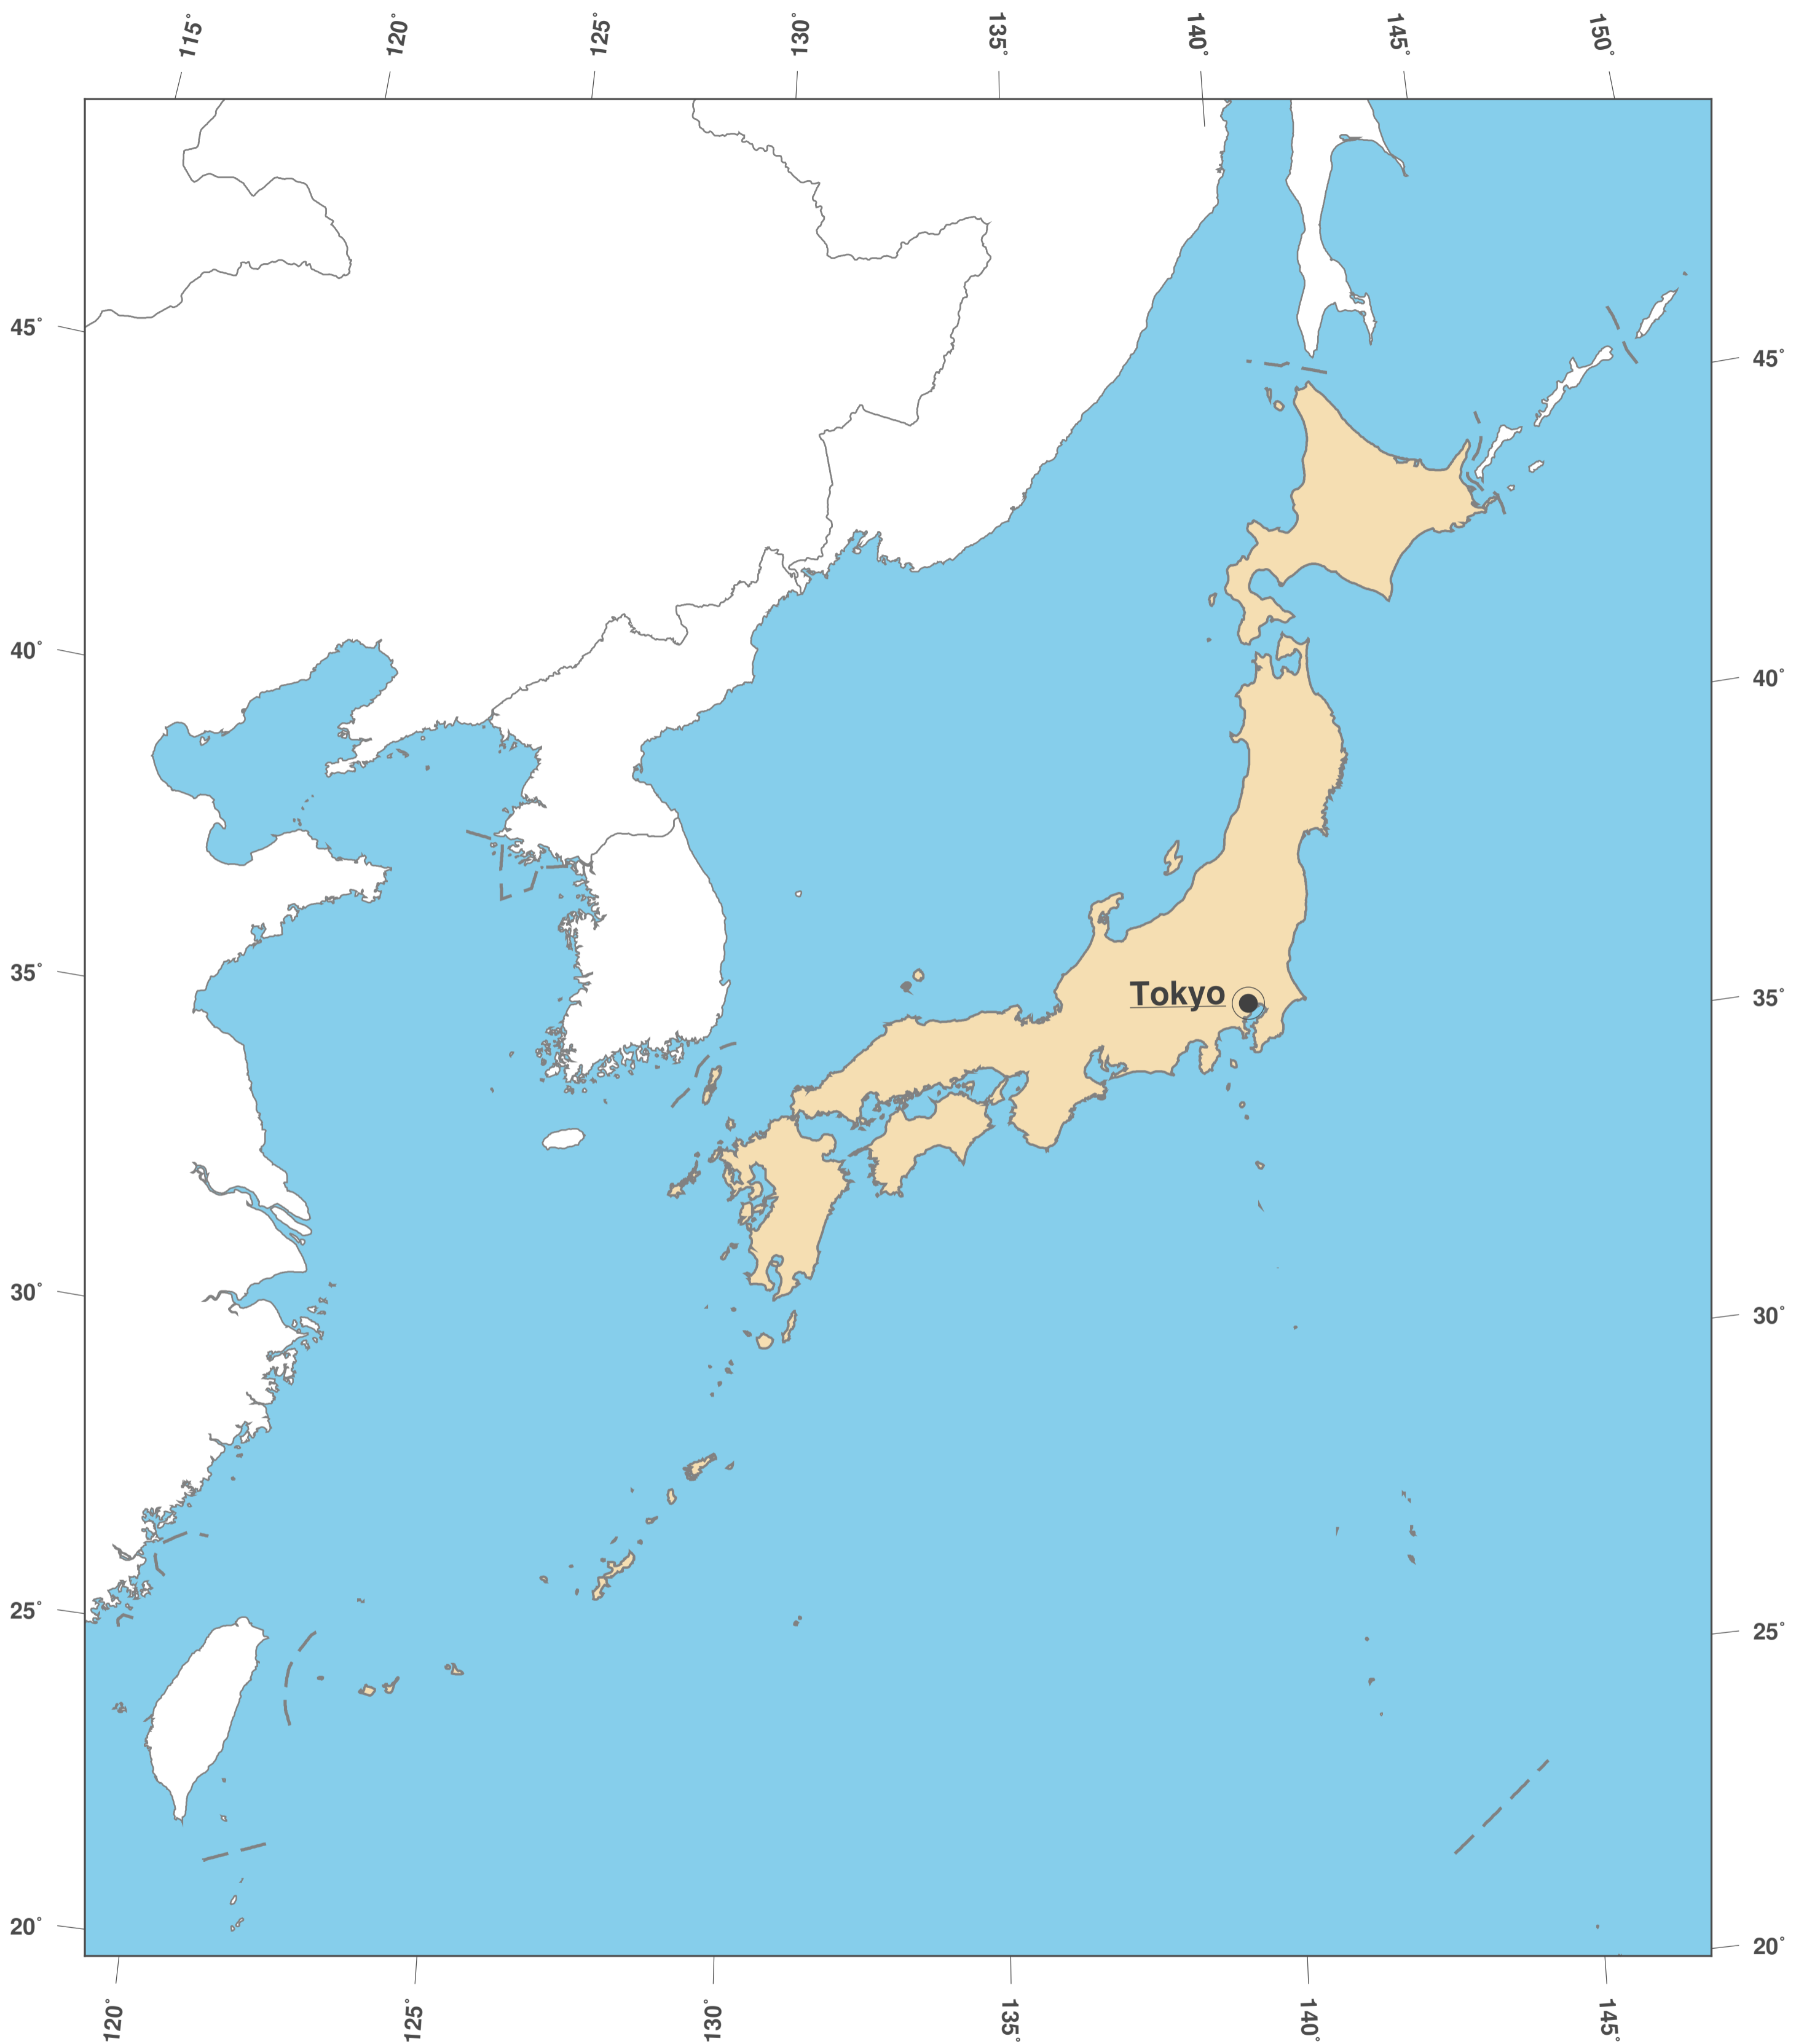

# Japan: Outline Map II

**GINKGO  
MAPS**

**Map-License:**

This map is licensed under the CC-BY-3.0 (<http://creativecommons.org/licenses/by/3.0/deed.en>). Please cite the GinkgoMaps-project and link back (<http://www.ginkgomaps.com>).

**Parameter and used data:**

Map Projection: Lambert (equal area); Map Center: lat 34.89° lon 134.38°; vector data: political borders by Natural Earth provided by <http://www.naturalearthdata.com>