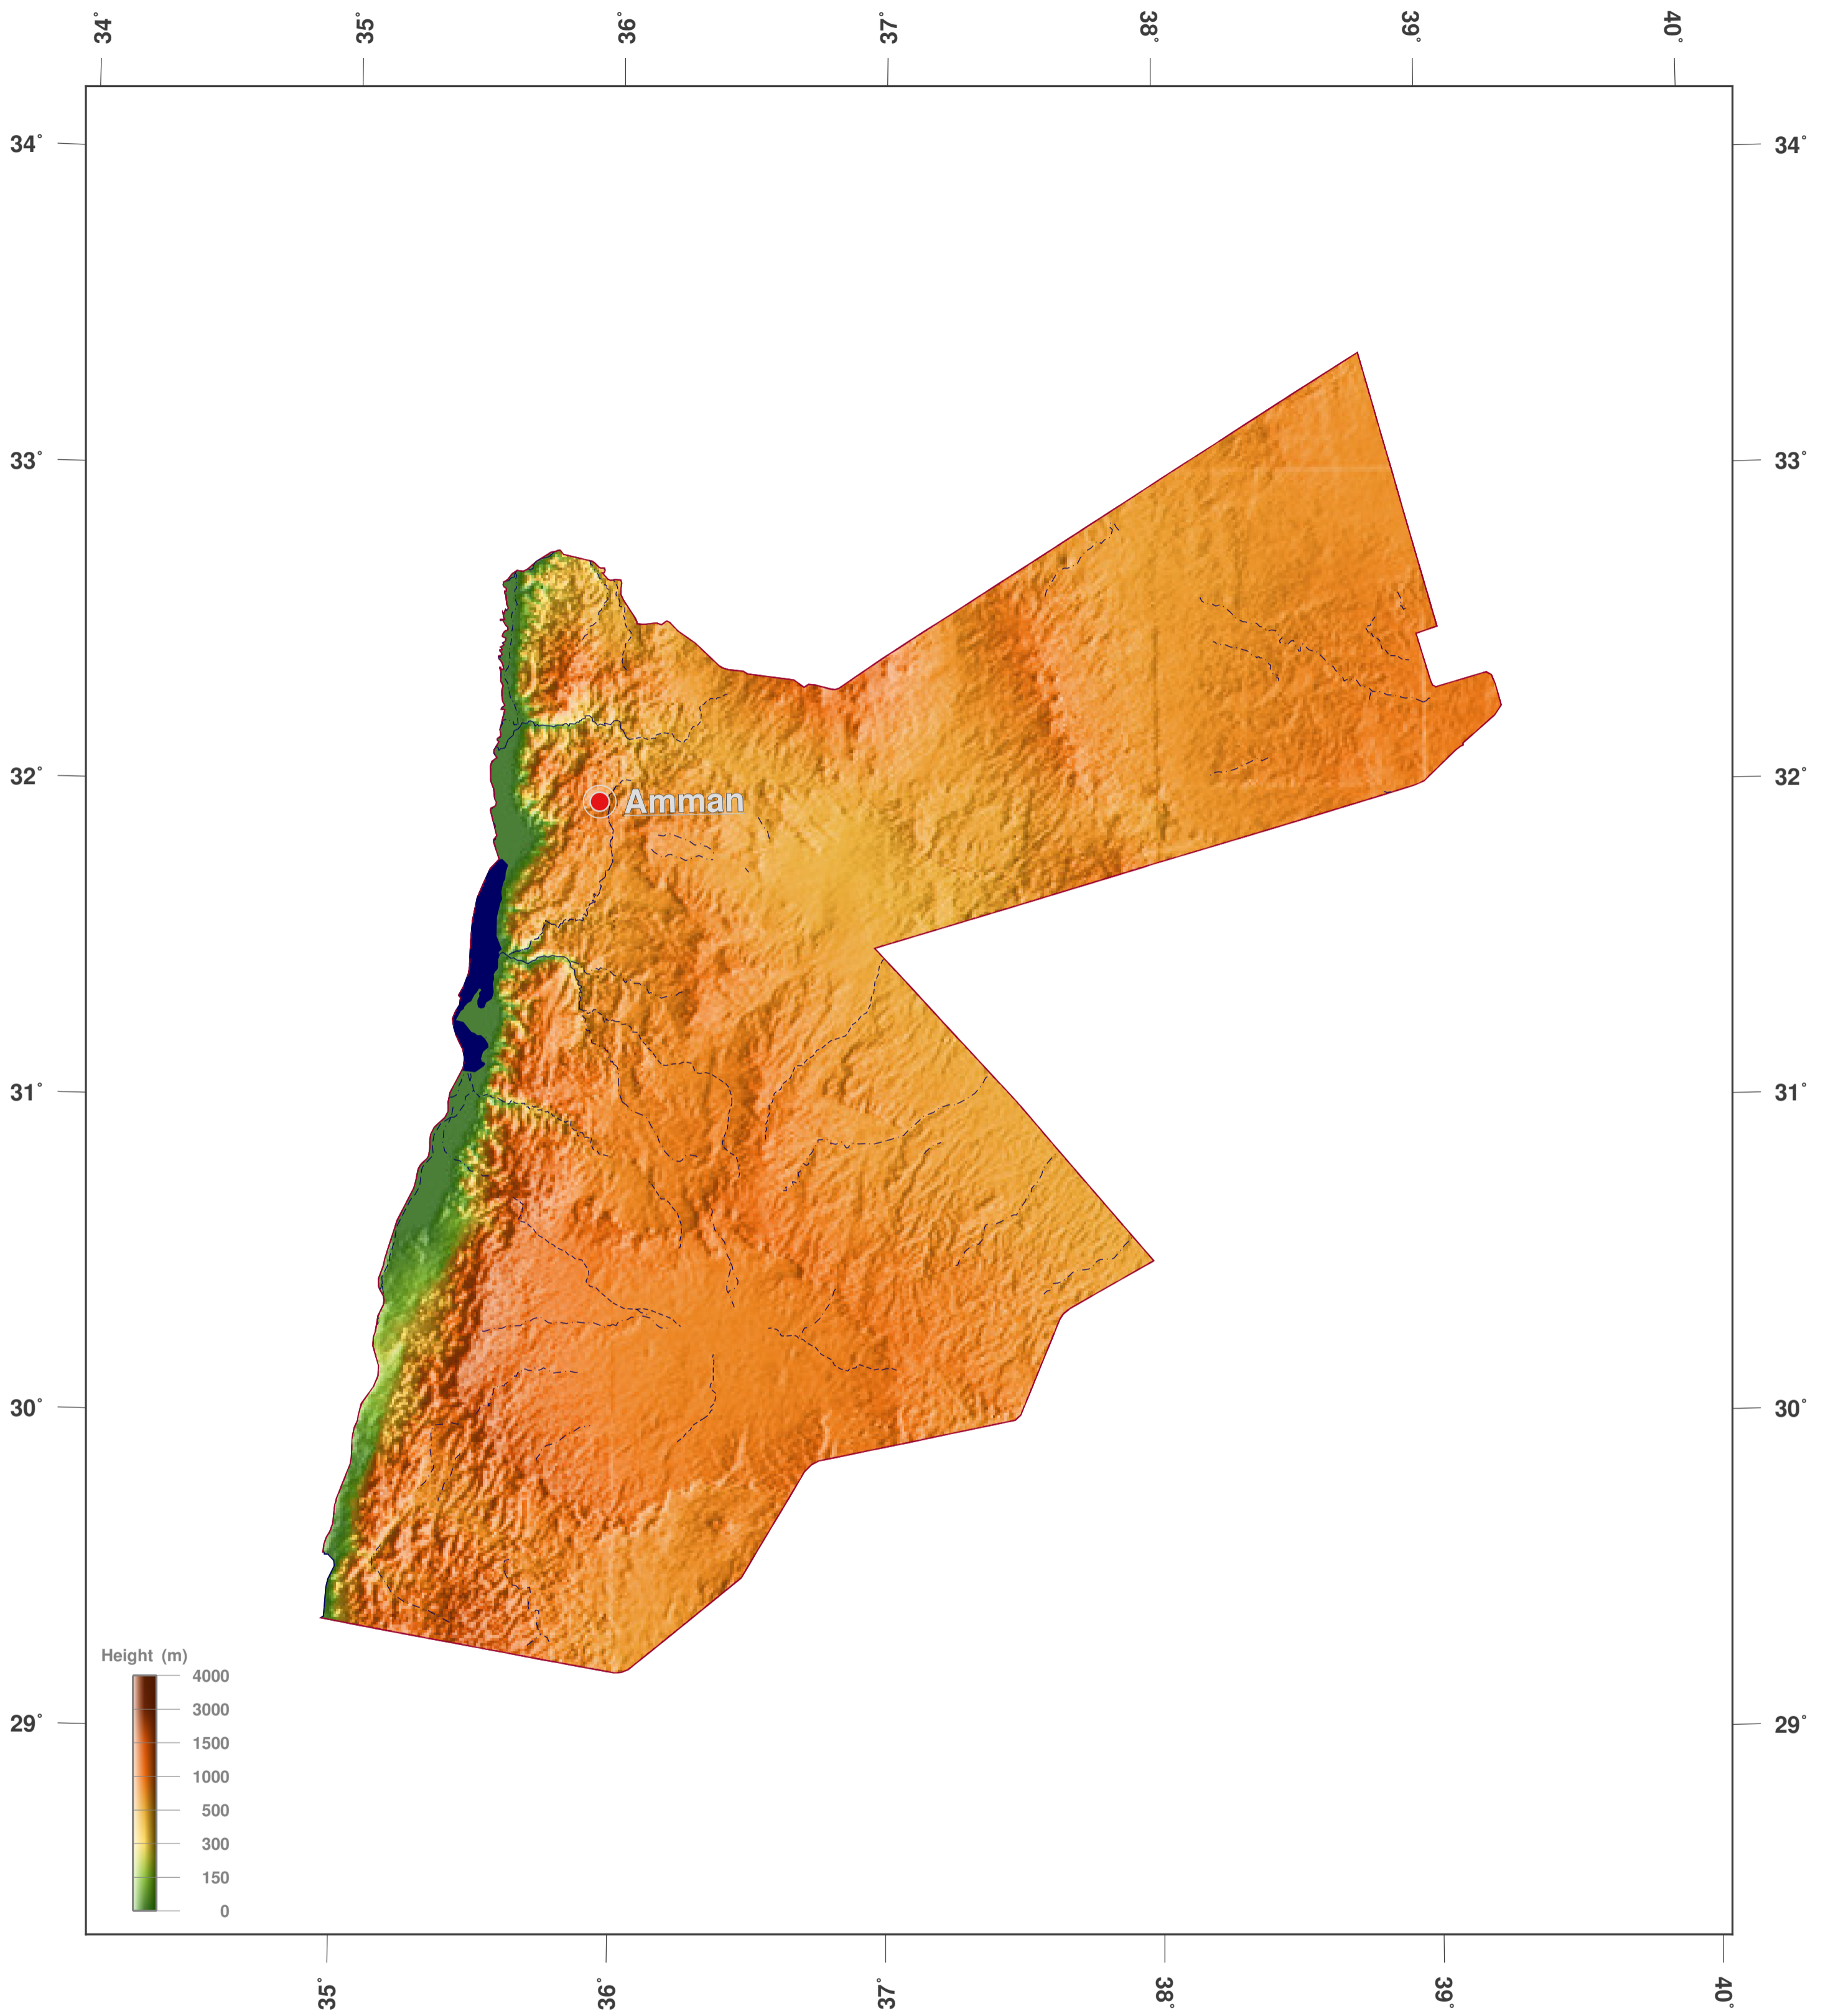

Jordan: shaded height and relief map

**GINKGO
MAPS**

Map-License:

This map is licensed under the CC-BY-3.0 (<http://creativecommons.org/licenses/by/3.0/deed.en>). Please cite the GinkgoMaps-project and link back (<http://www.ginkgomaps.com>).

Parameter and used data:

Map Projection: Lambert (equal area); Map Center: lat 31.28°; lon 37.13°; vector data: Natural Earth (www.naturalearthdata.com) and GSHHG (www.soest.hawaii.edu/pwessel/gshhg); raster data: Geoware (www.geoware-online.com).