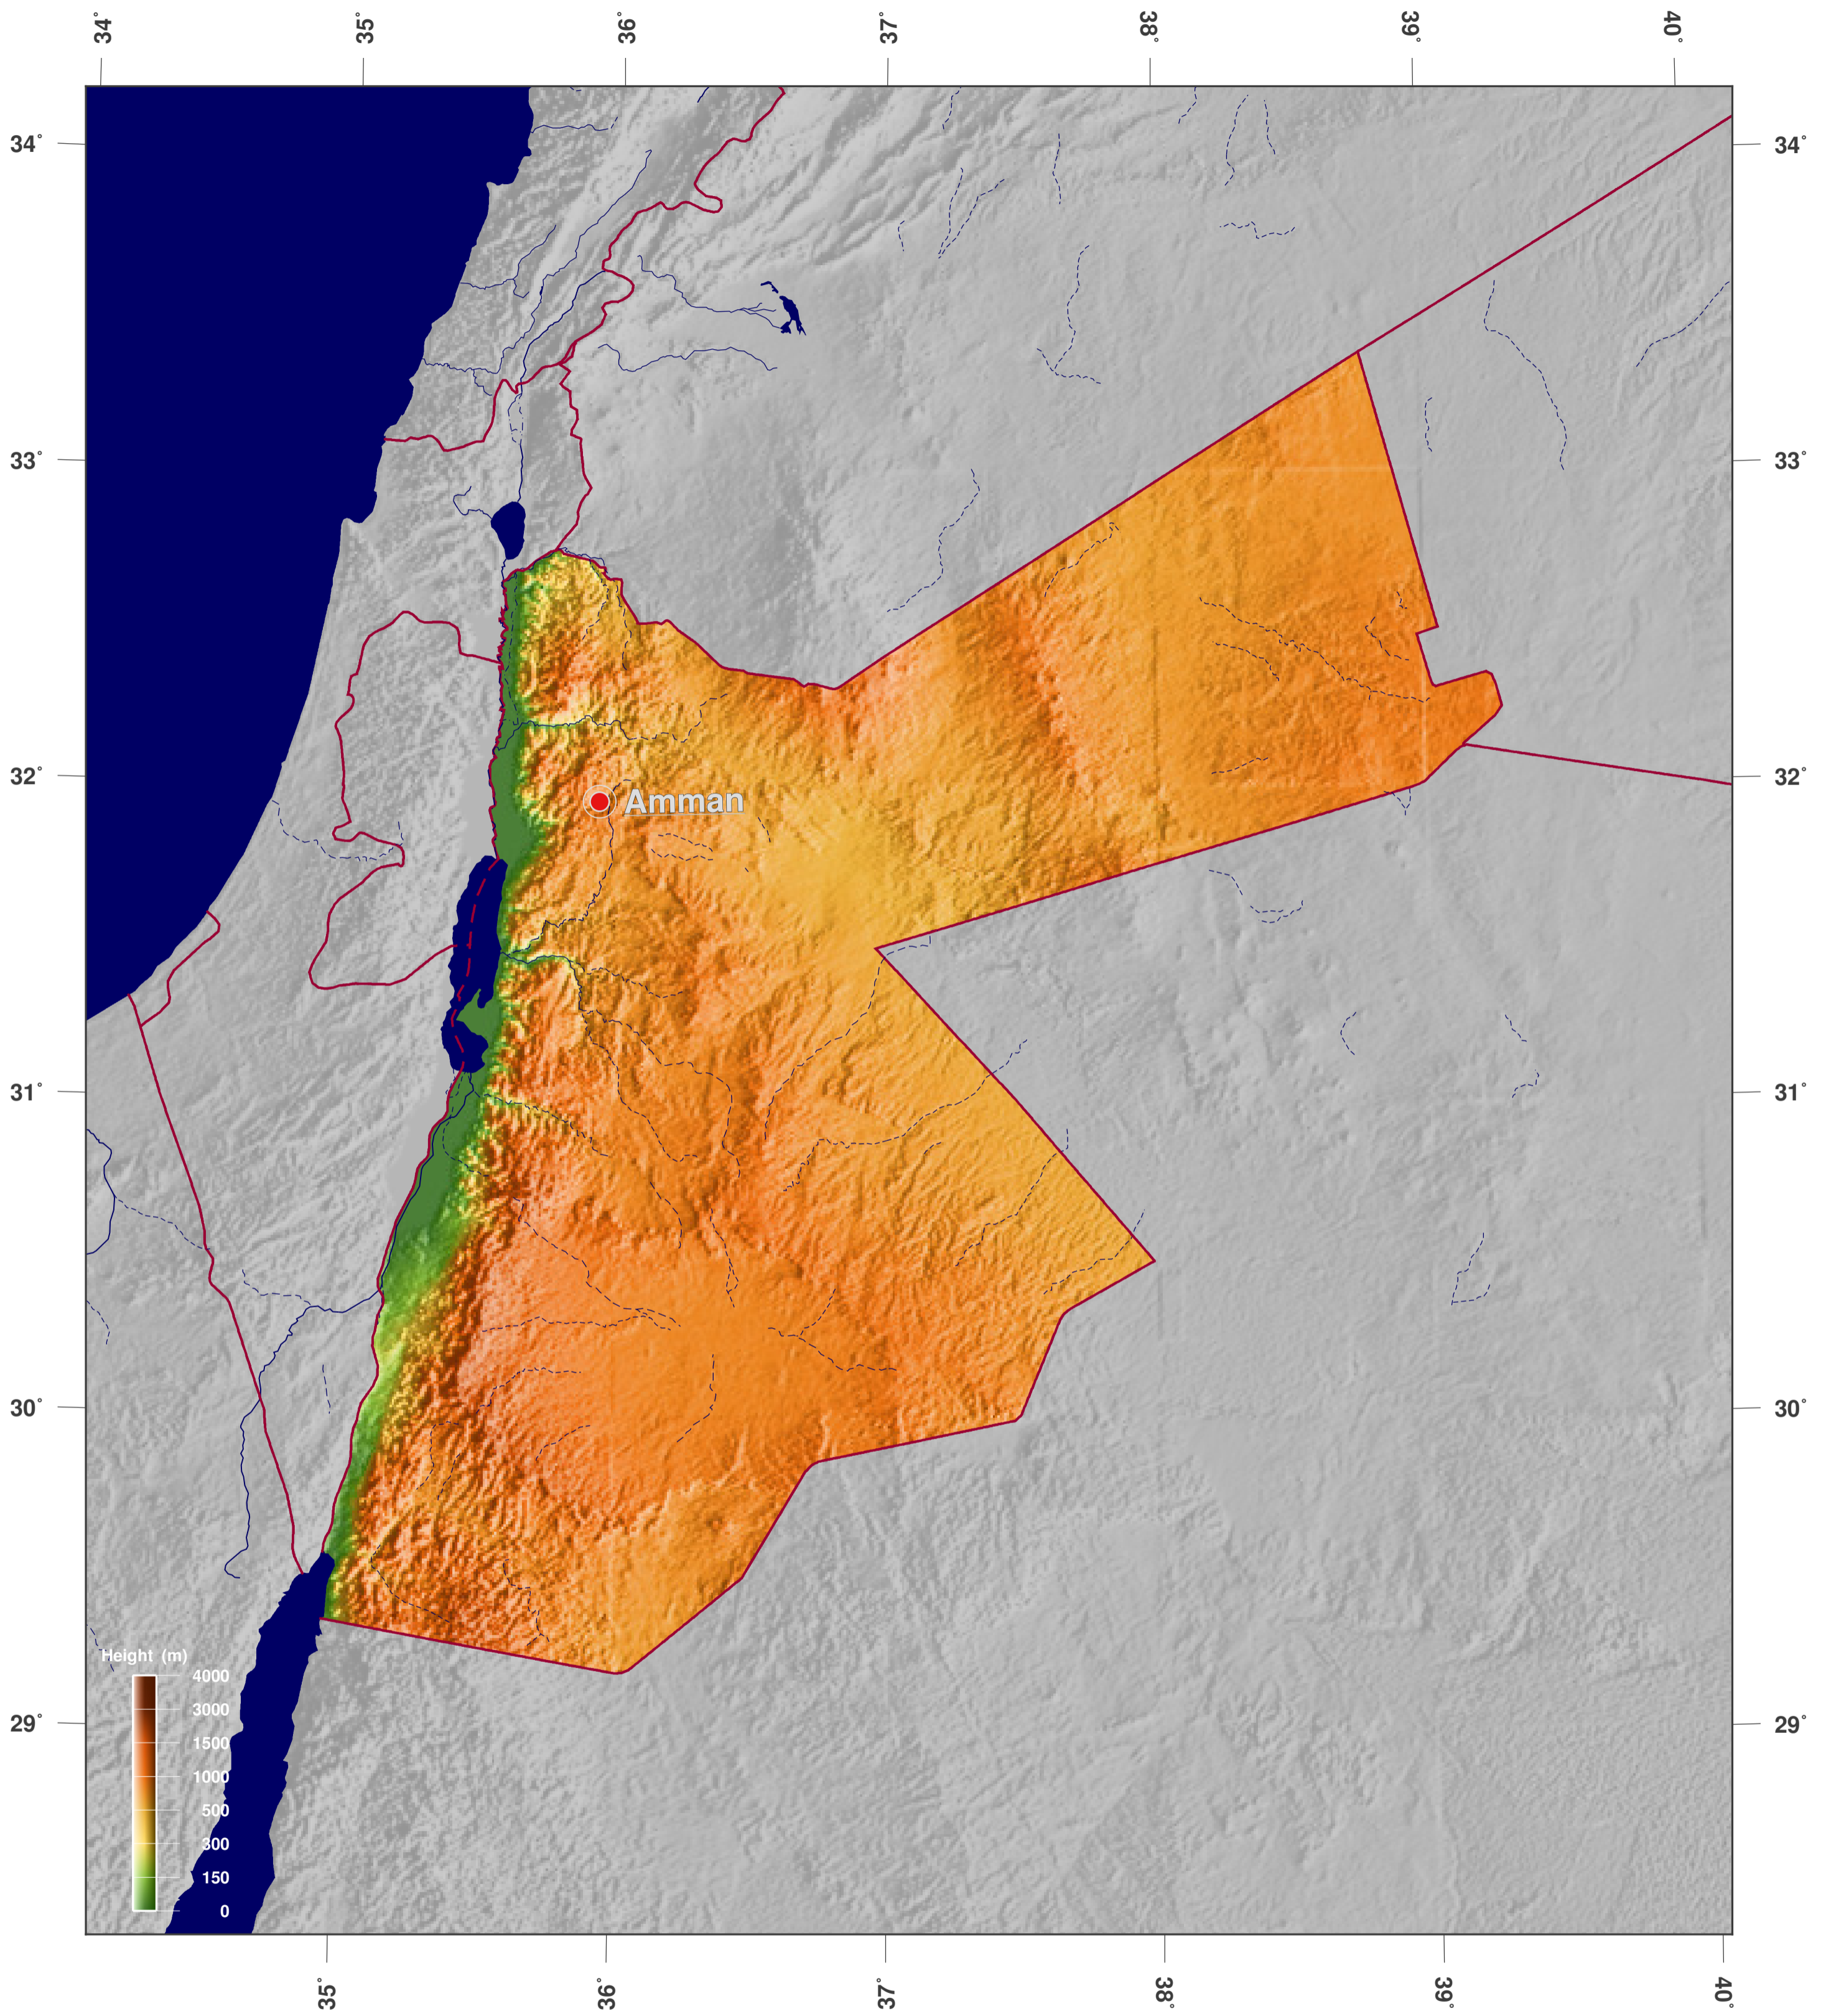

Jordan: shaded height and relief map

**GINKGO
MAPS**

Map-License:

This map is licensed under the CC-BY-3.0 (<http://creativecommons.org/licenses/by/3.0/deed.en>). Please cite the GinkgoMaps-project and link back (<http://www.ginkgomaps.com>).

Parameter and used data:

Map Projection: Lambert (equal area); Map Center: lat 31.28°; lon 37.13°; vector data: Natural Earth (www.naturalearthdata.com) and GSHHG (www.soest.hawaii.edu/pwessel/gshhg); raster data: Geoware (www.geoware-online.com).