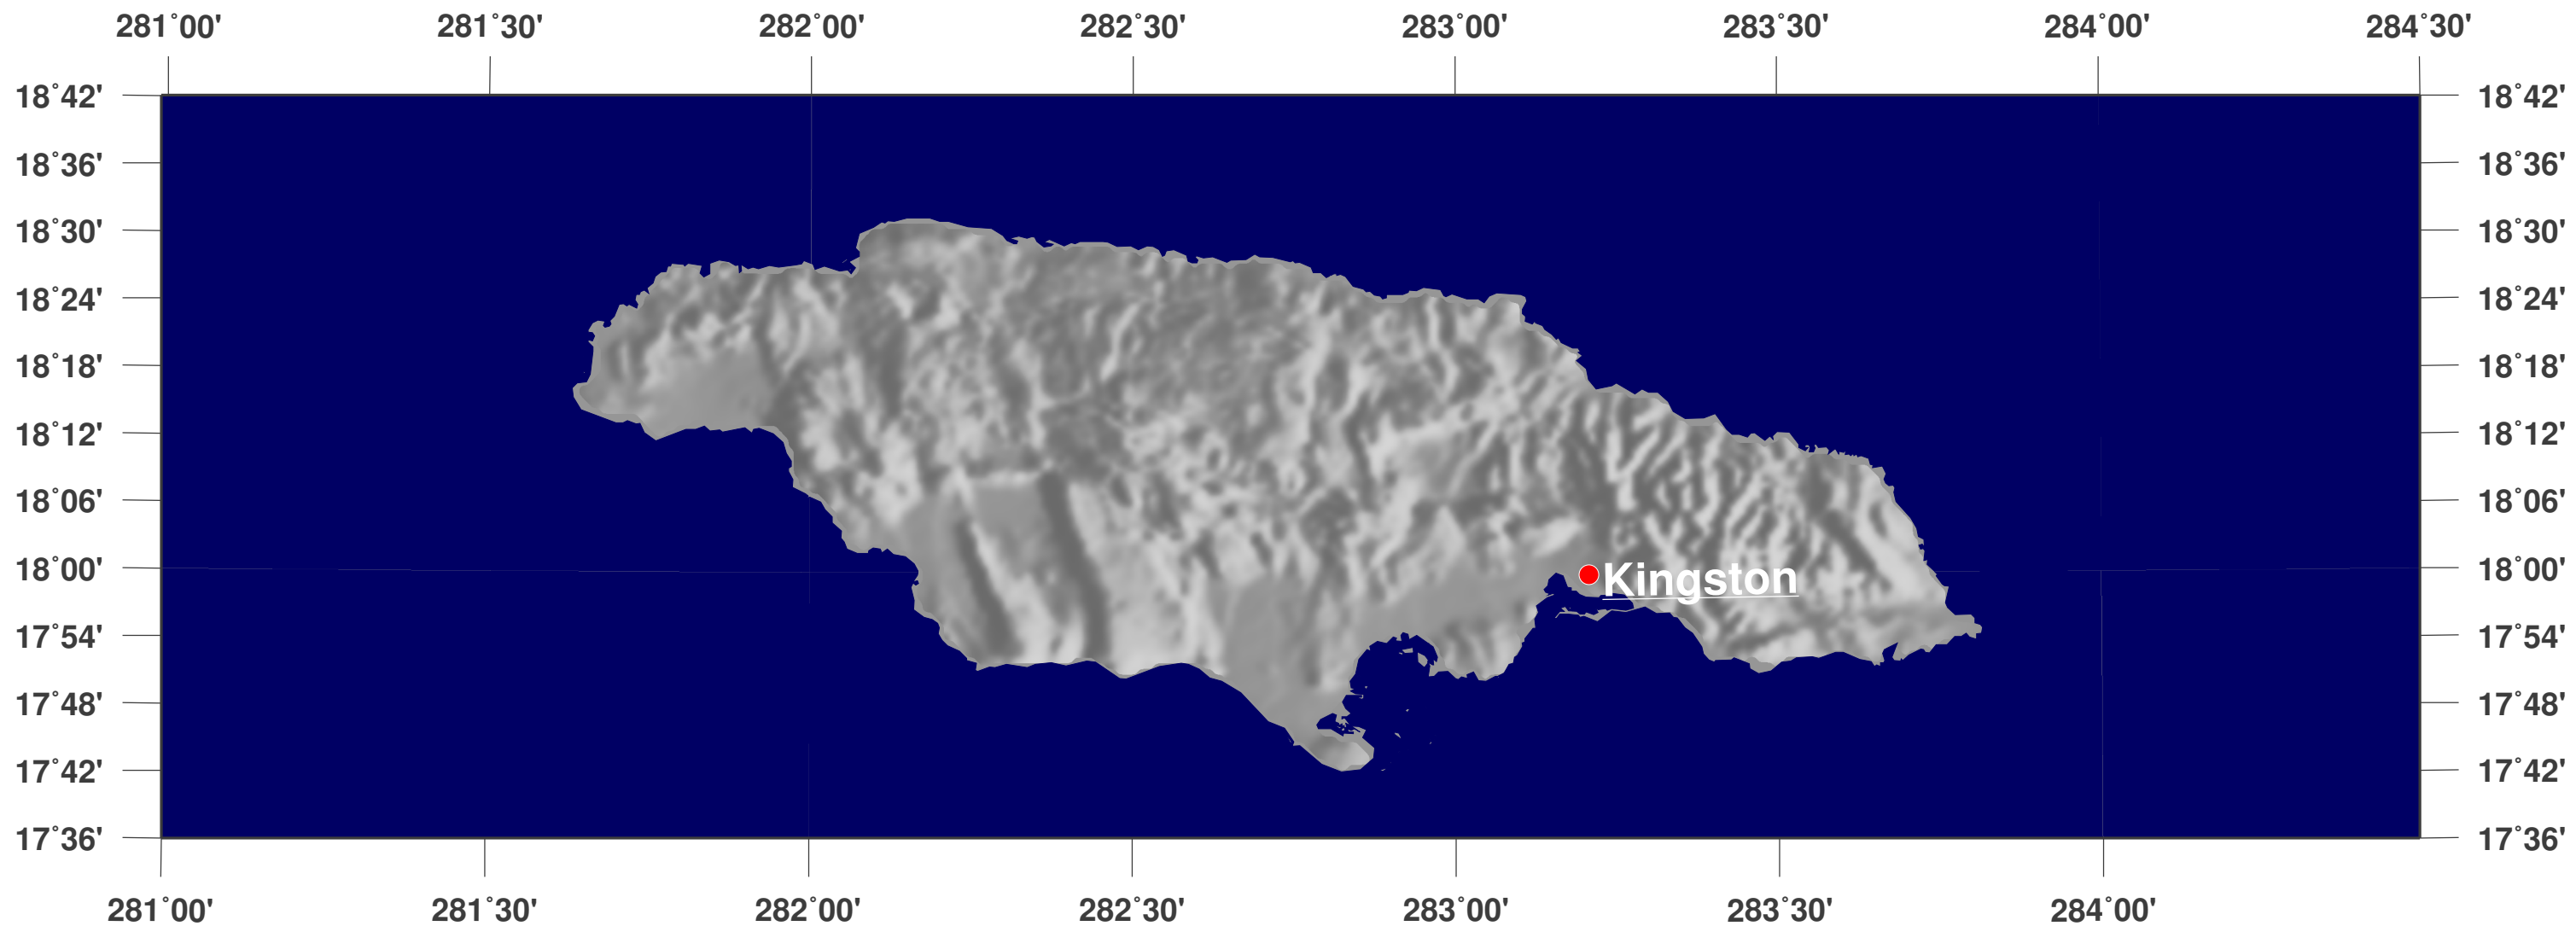

Jamaica: shaded relief map

**GINKGO
MAPS**

Map-License:

This map is licensed under the Creative Commons Attribution 3.0 License (<http://creativecommons.org/licenses/by/3.0/>). Please cite the GinkgoMaps-project or link back (<http://www.ginkgomaps.com>).

Parameter and used data:

Map Projection: Lambert (equal area); Map Center: lat 18.12°; lon -77.27°; vector data: GSHHS and political borders by GMT (gmt.soest.hawaii.edu); raster data: 30sec dtm-blend of GTOPO30, ICBAO, TOPO6.2, and ETOPO5 provided by Geoware (<http://www.geoware-online.com>)