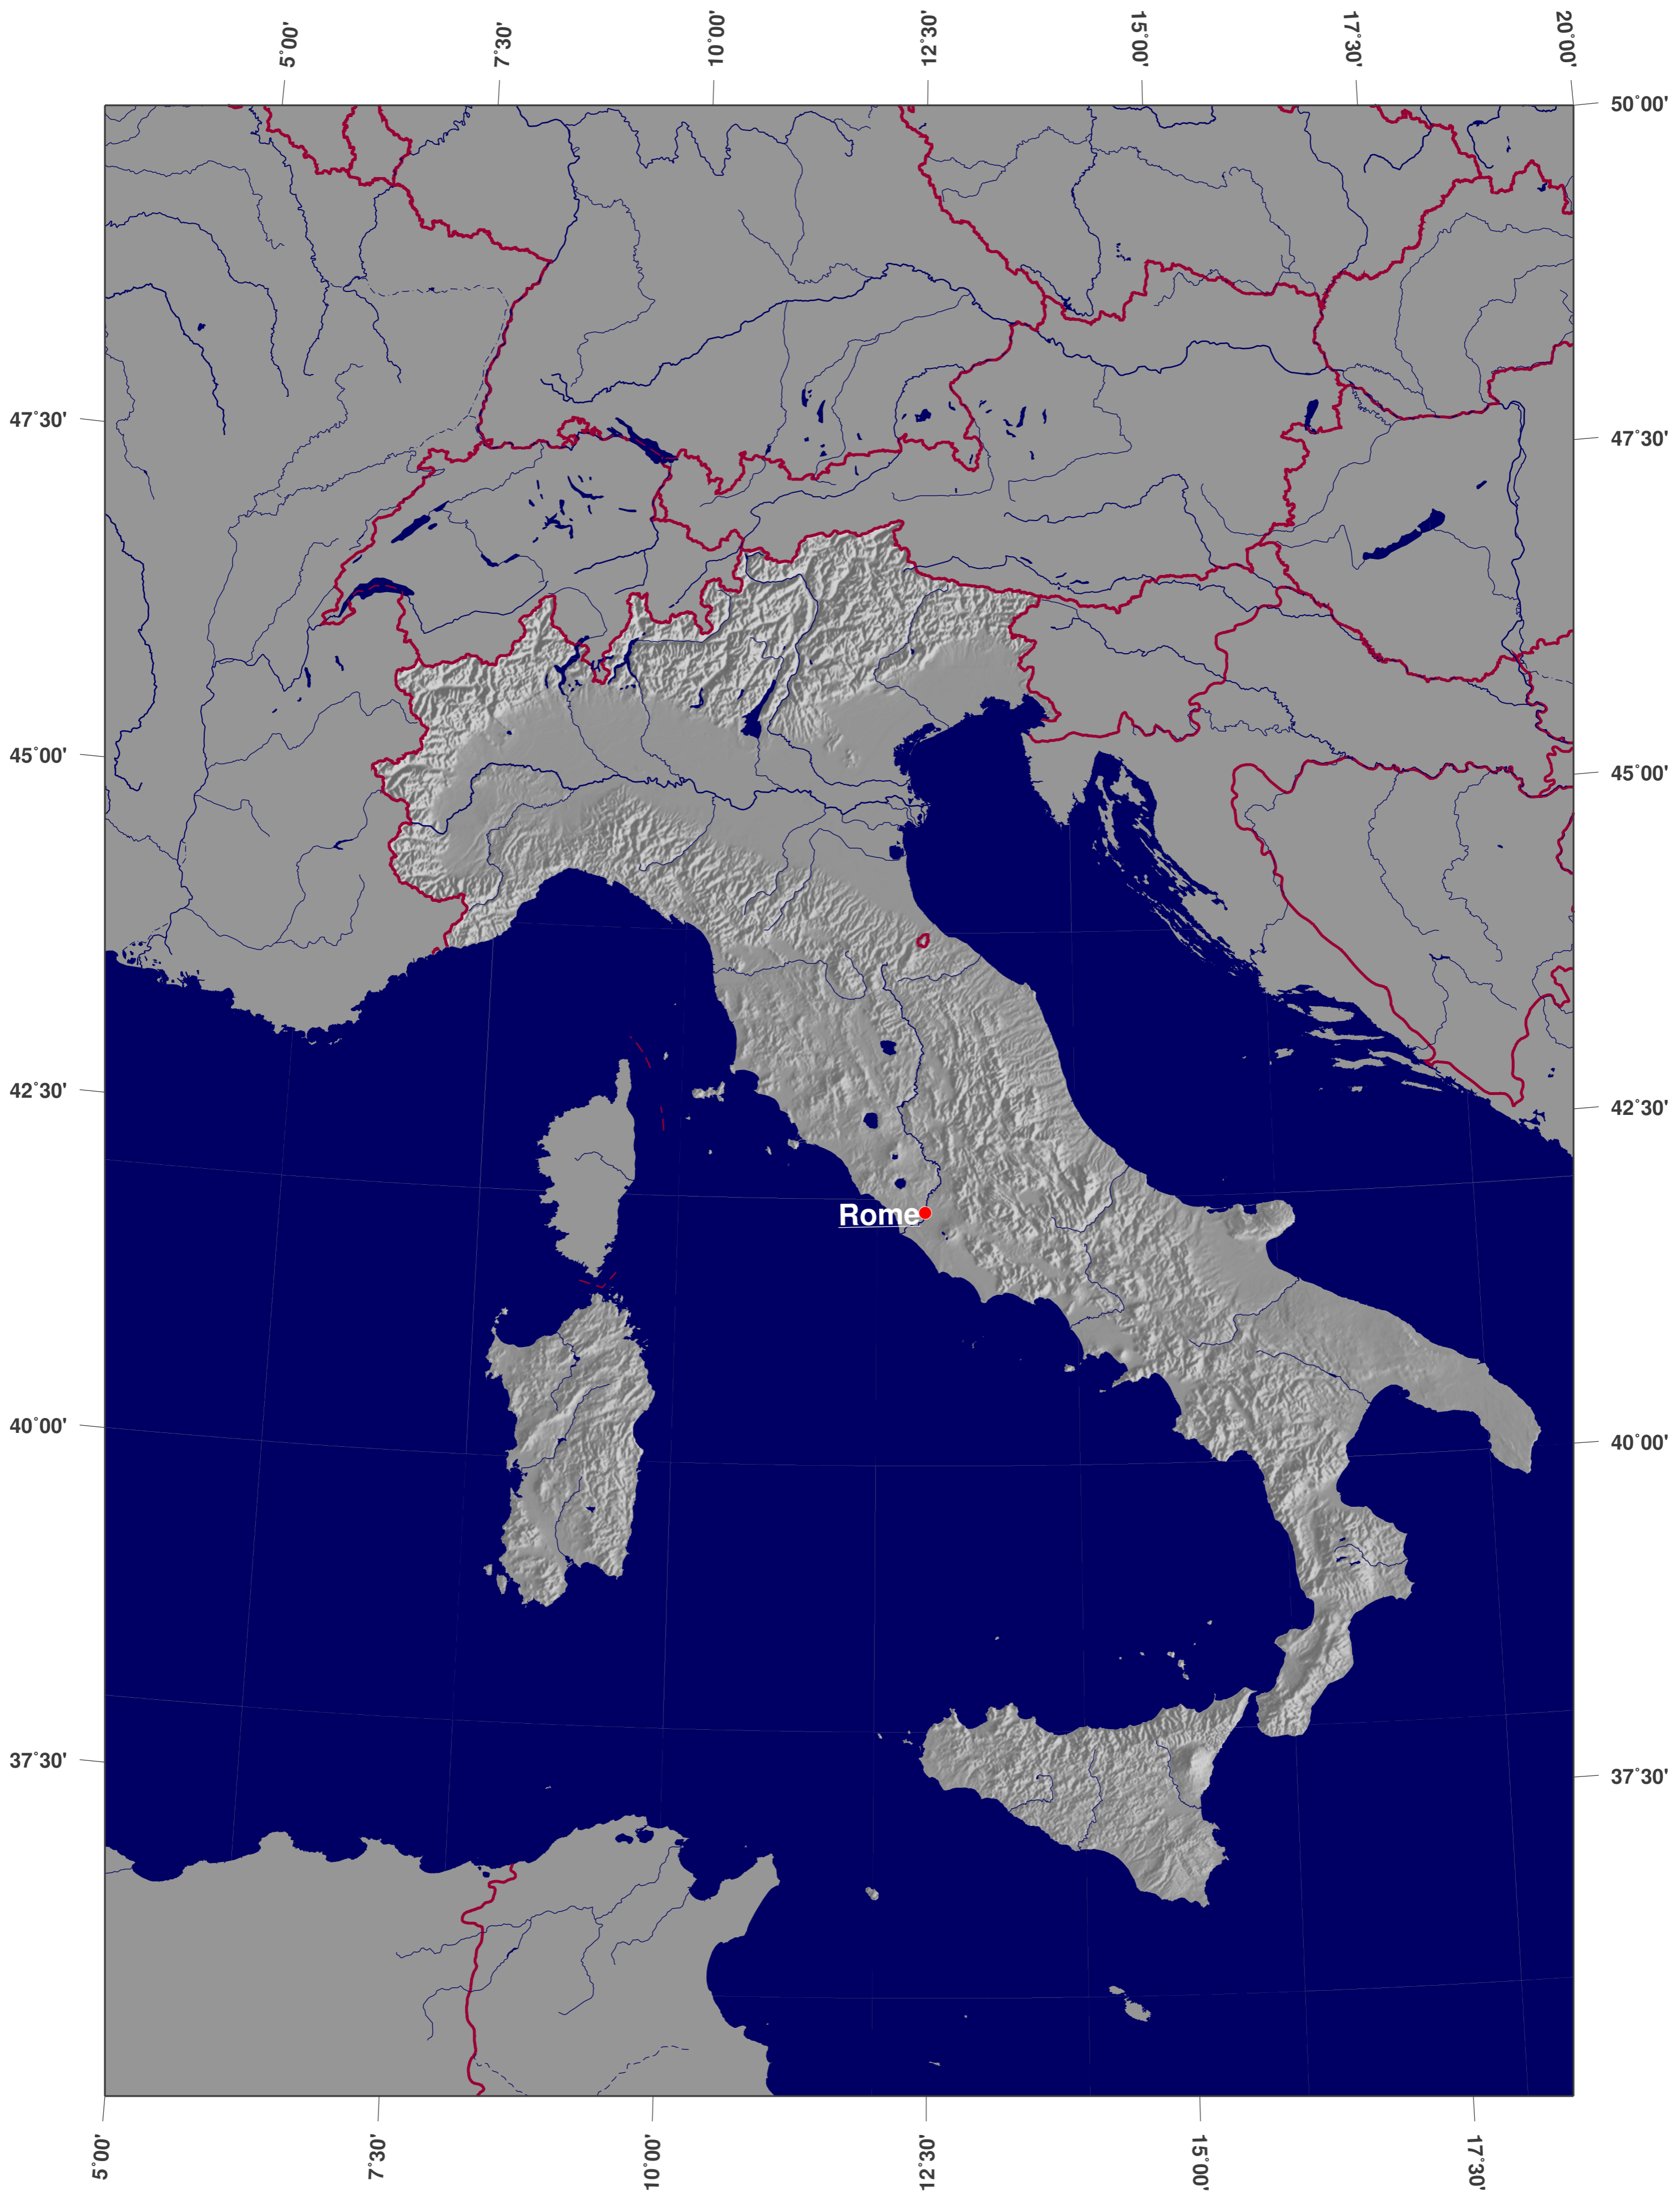

Italy: shaded relief map

Map-License:

This map is licensed under the Creative Commons Attribution 3.0 License (<http://creativecommons.org/licenses/by/3.0/>). Please cite the GinkgoMaps-project or link back (<http://www.ginkgomaps.com>).

Parameter and used data:

Map Projection: Lambert (equal area); Map Center: lat 41.87°; lon 12.56°; vector data: GSHHS and political borders by GMT (gmt.soest.hawaii.edu); raster data: 30sec dtm-blend of GTOPO30, ICBAO, TOPO6.2, and ETOPO5 provided by Geoware (<http://www.geoware-online.com>)