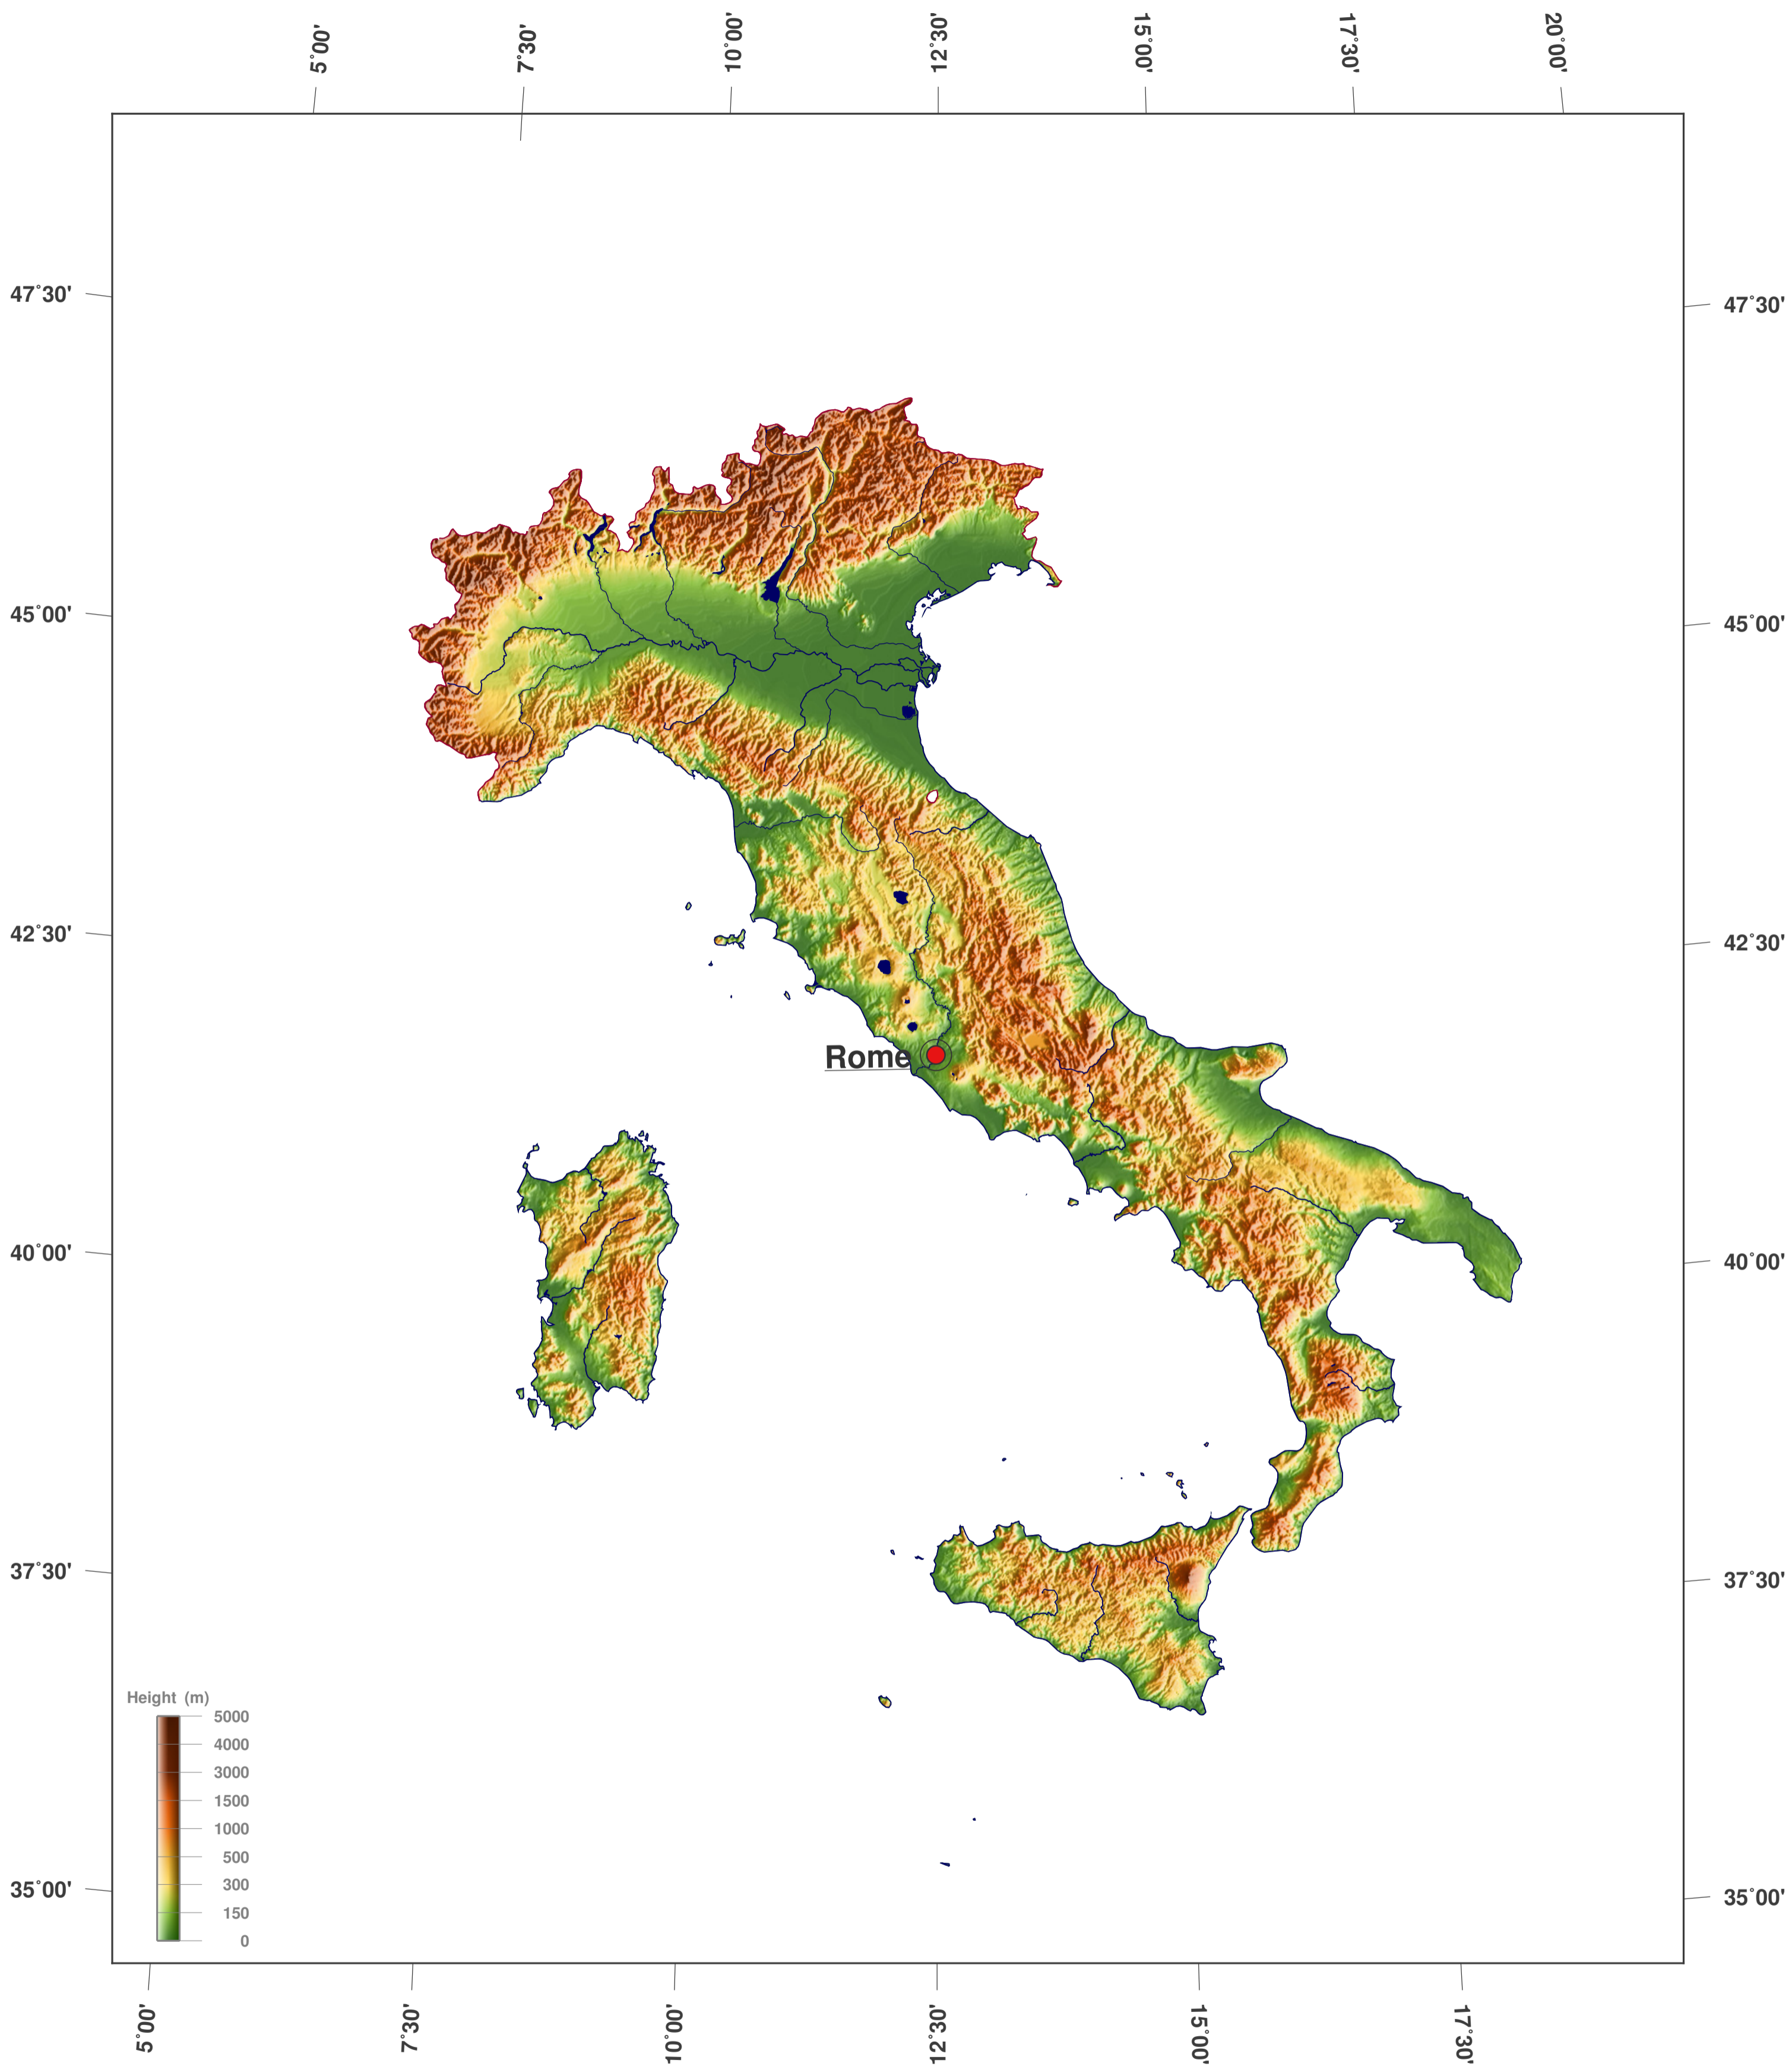

Italy: shaded height and relief map

**GINKGO
MAPS**

Map-License:

This map is licensed under the CC-BY-3.0 (<http://creativecommons.org/licenses/by/3.0/deed.en>). Please cite the GinkgoMaps-project and link back (<http://www.ginkgomaps.com>).

Parameter and used data:

Map Projection: Lambert (equal area); Map Center: lat 41.87°; lon 12.56°; vector data: Natural Earth (www.naturalearthdata.com) and GSHHG (www.soest.hawaii.edu/pwessel/gshhg); raster data: Geoware (www.geoware-online.com).