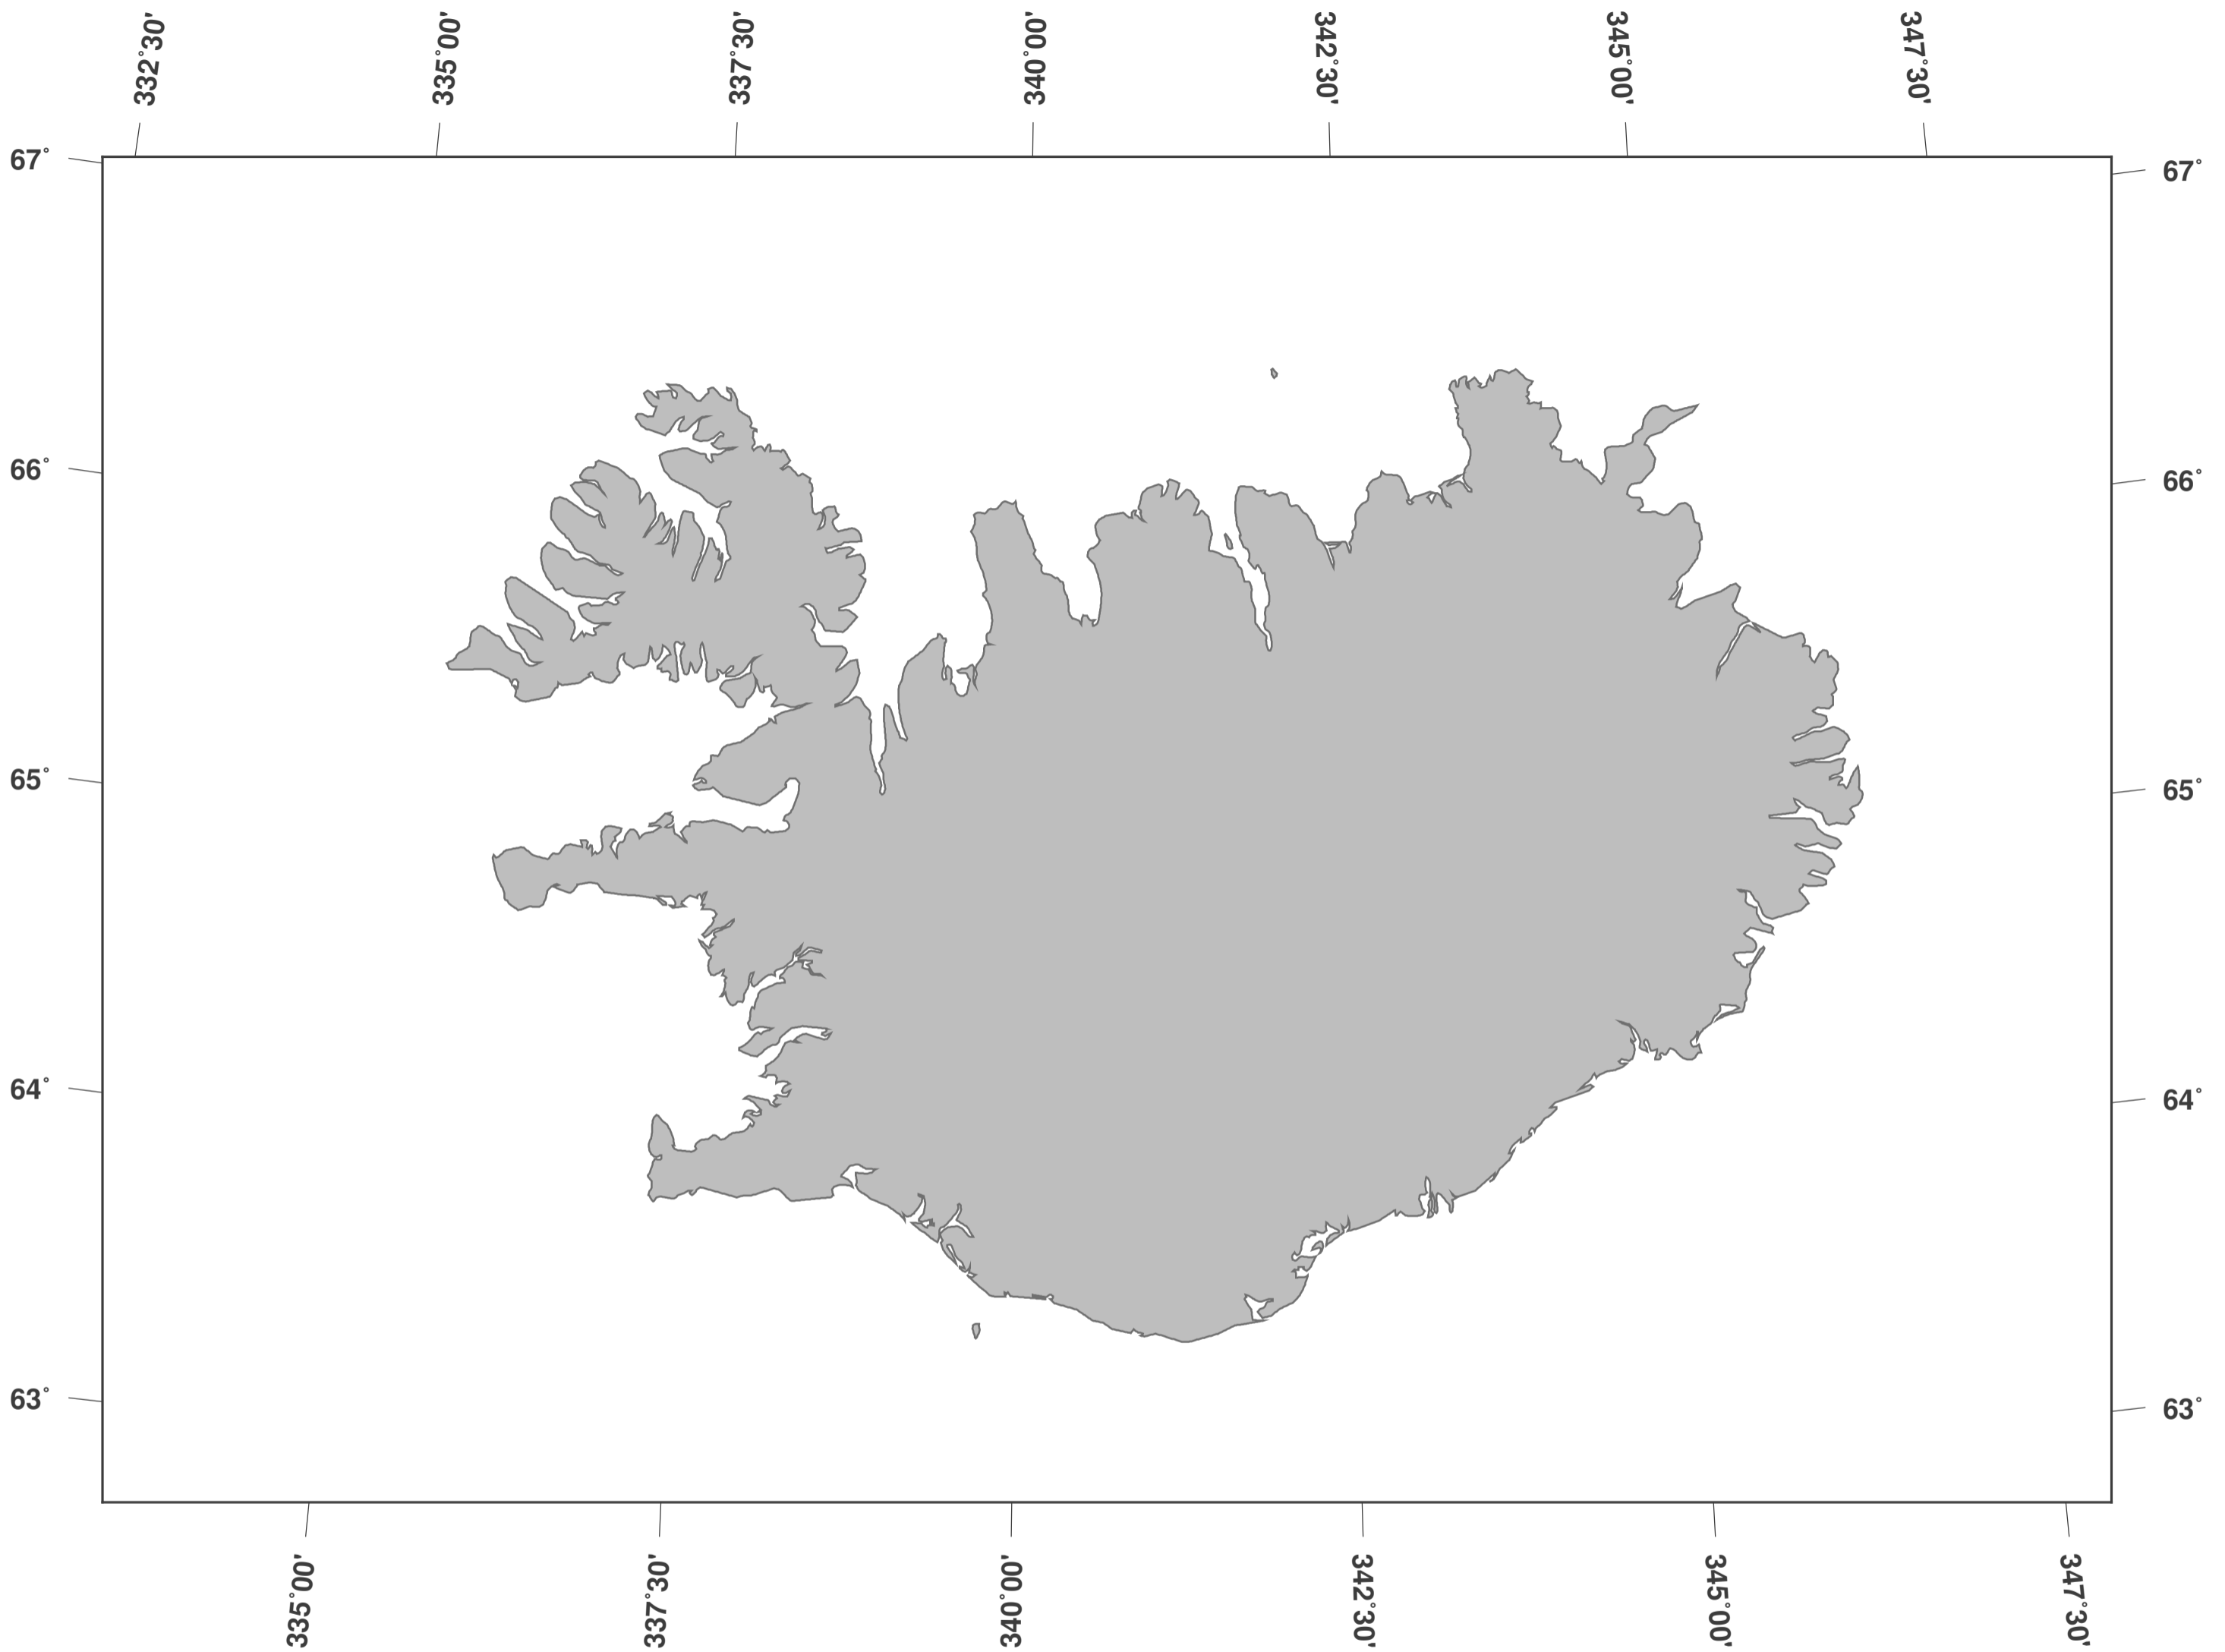

Iceland: Outline Map

**GINKGO
MAPS**

Map-License:

This map is licensed under the CC-BY-3.0 (<http://creativecommons.org/licenses/by/3.0/deed.en>). Please cite the GinkgoMaps-project and link back (<http://www.ginkgomaps.com>).

Parameter and used data:

Map Projection: Lambert (equal area); Map Center: lat 64.96°; lon -19.02°; Visualized Data: Natural Earth provided by <http://www.naturalearthdata.com>