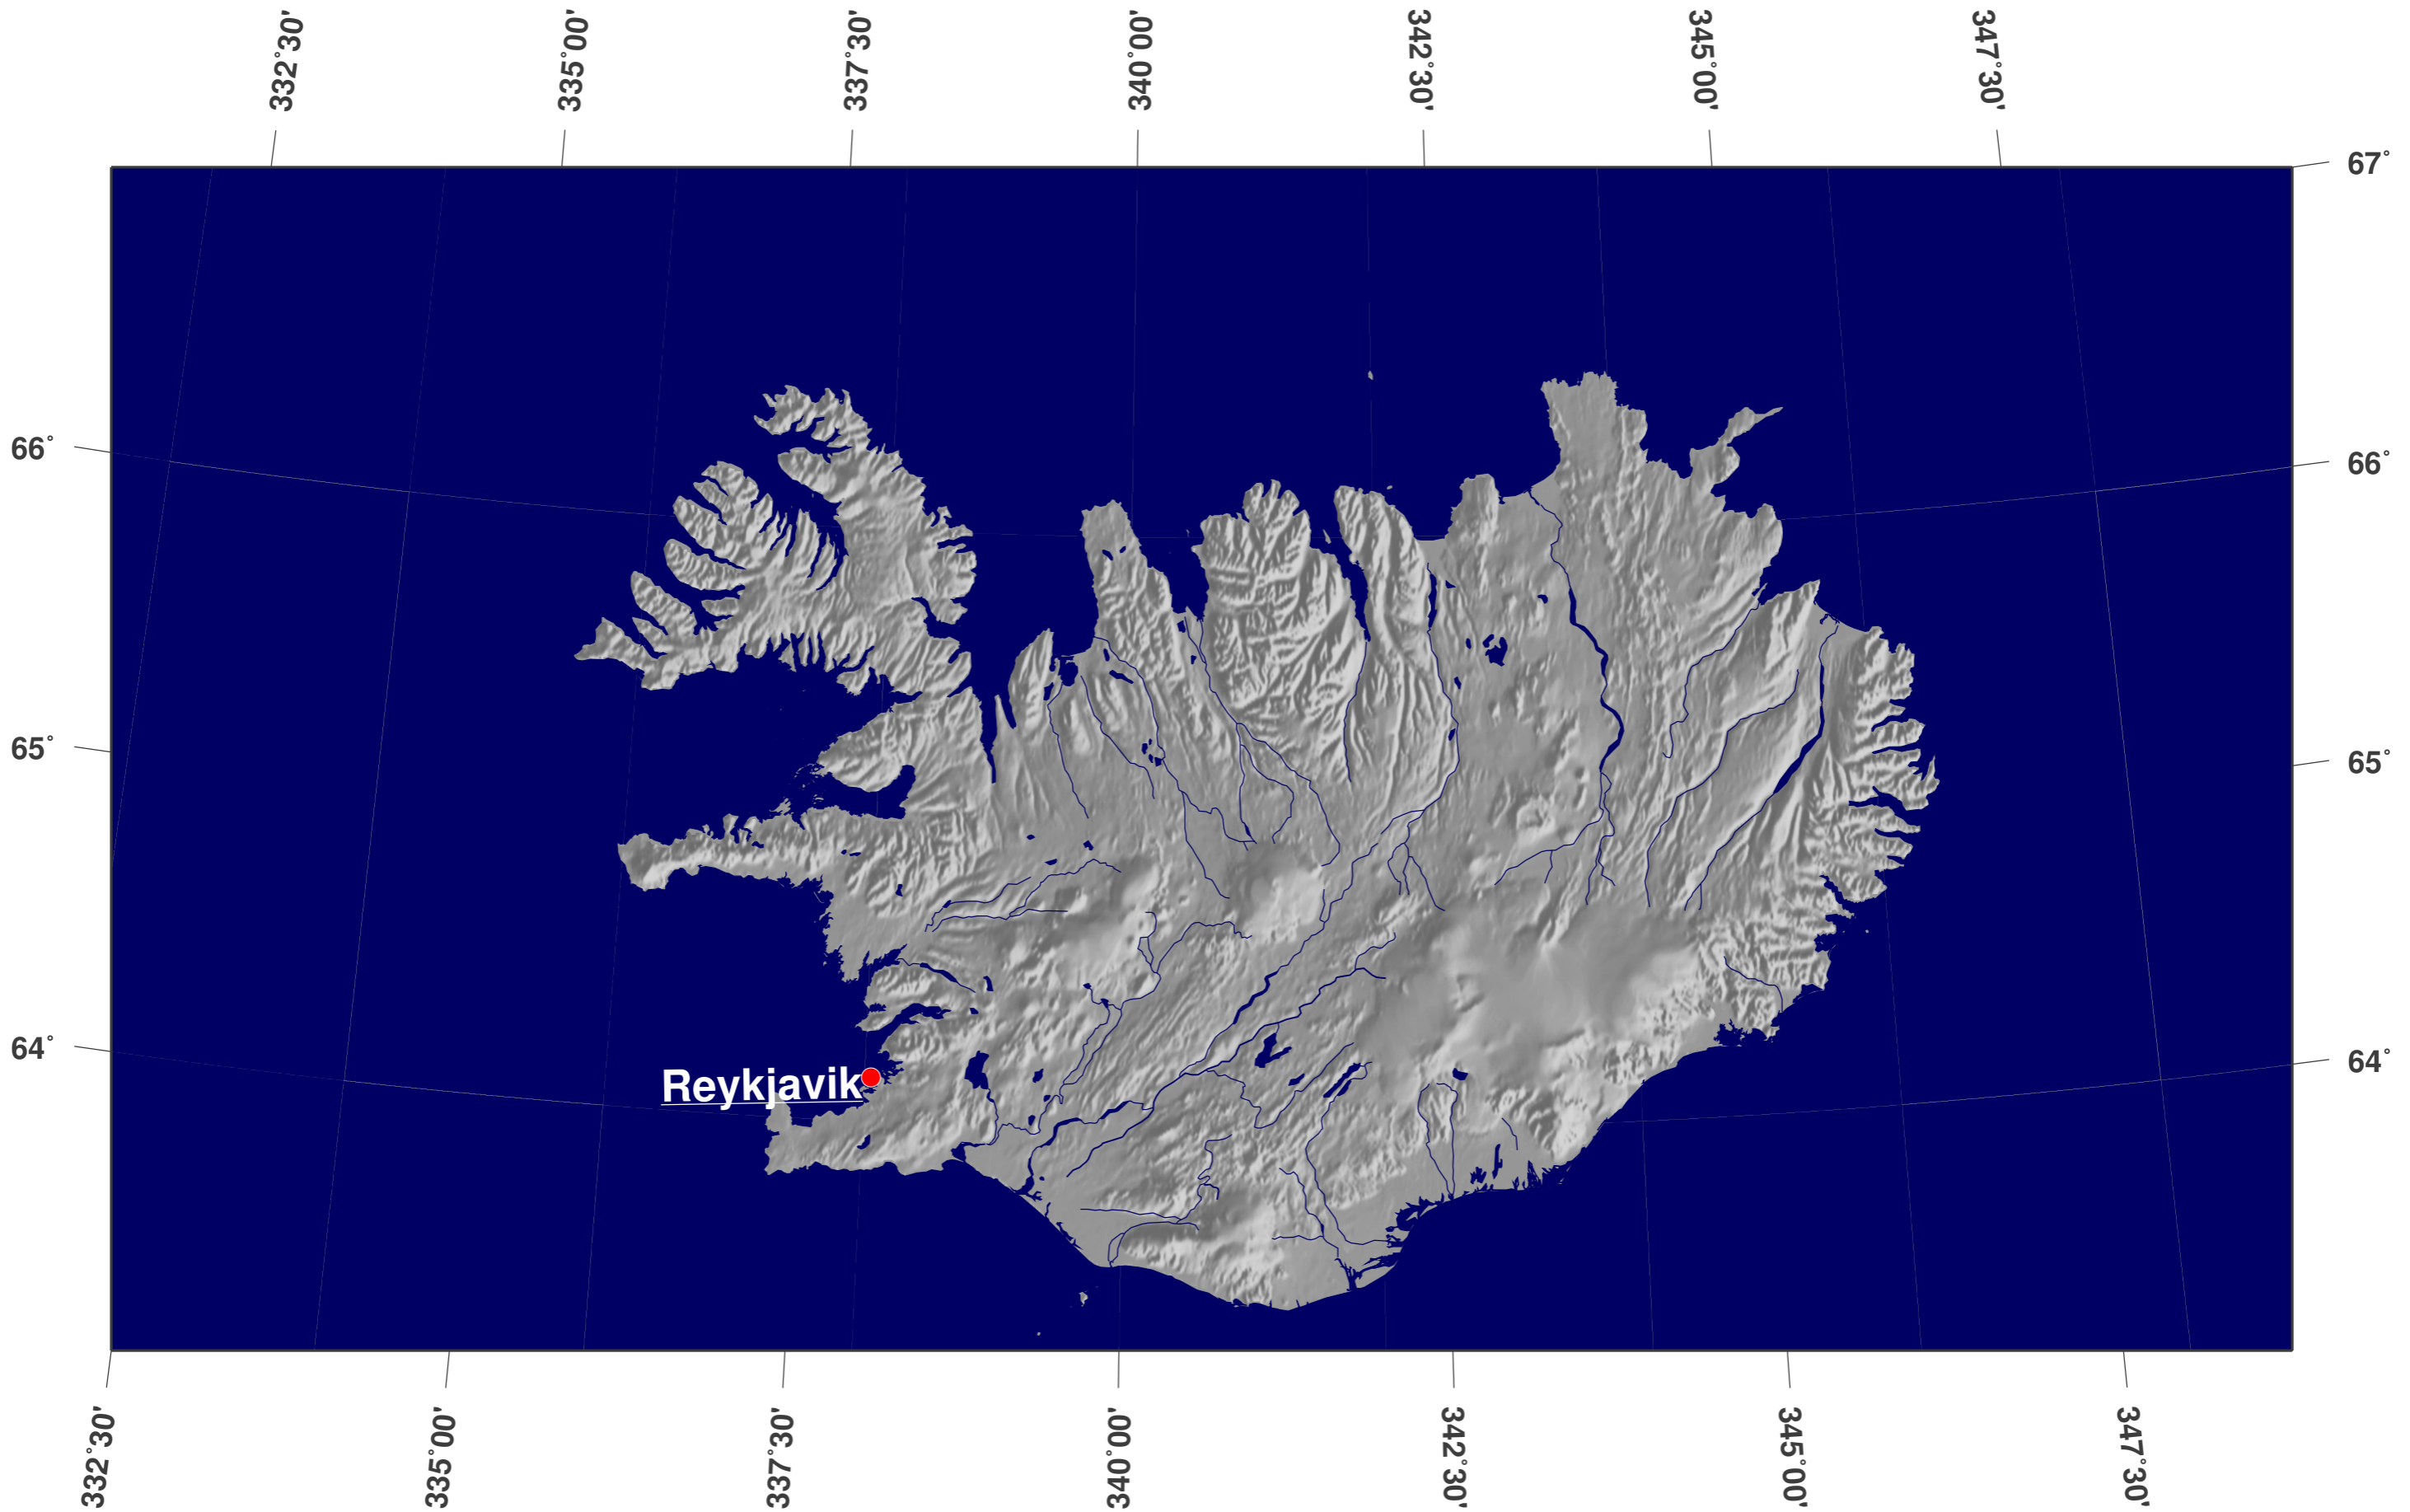

Iceland: shaded relief map

Map-License:

This map is licensed under the Creative Commons Attribution 3.0 License (<http://creativecommons.org/licenses/by/3.0/>). Please cite the GinkgoMaps-project or link back (<http://www.ginkgomaps.com>).

Parameter and used data:

Map Projection: Lambert (equal area); Map Center: lat 64.96°; lon -19.02°; vector data: GSHHS and political borders by GMT (gmt.soest.hawaii.edu); raster data: 30sec dtm-blend of GTOPO30, ICBAO, TOPO6.2, and ETOPO5 provided by Geoware (<http://www.geoware-online.com>)