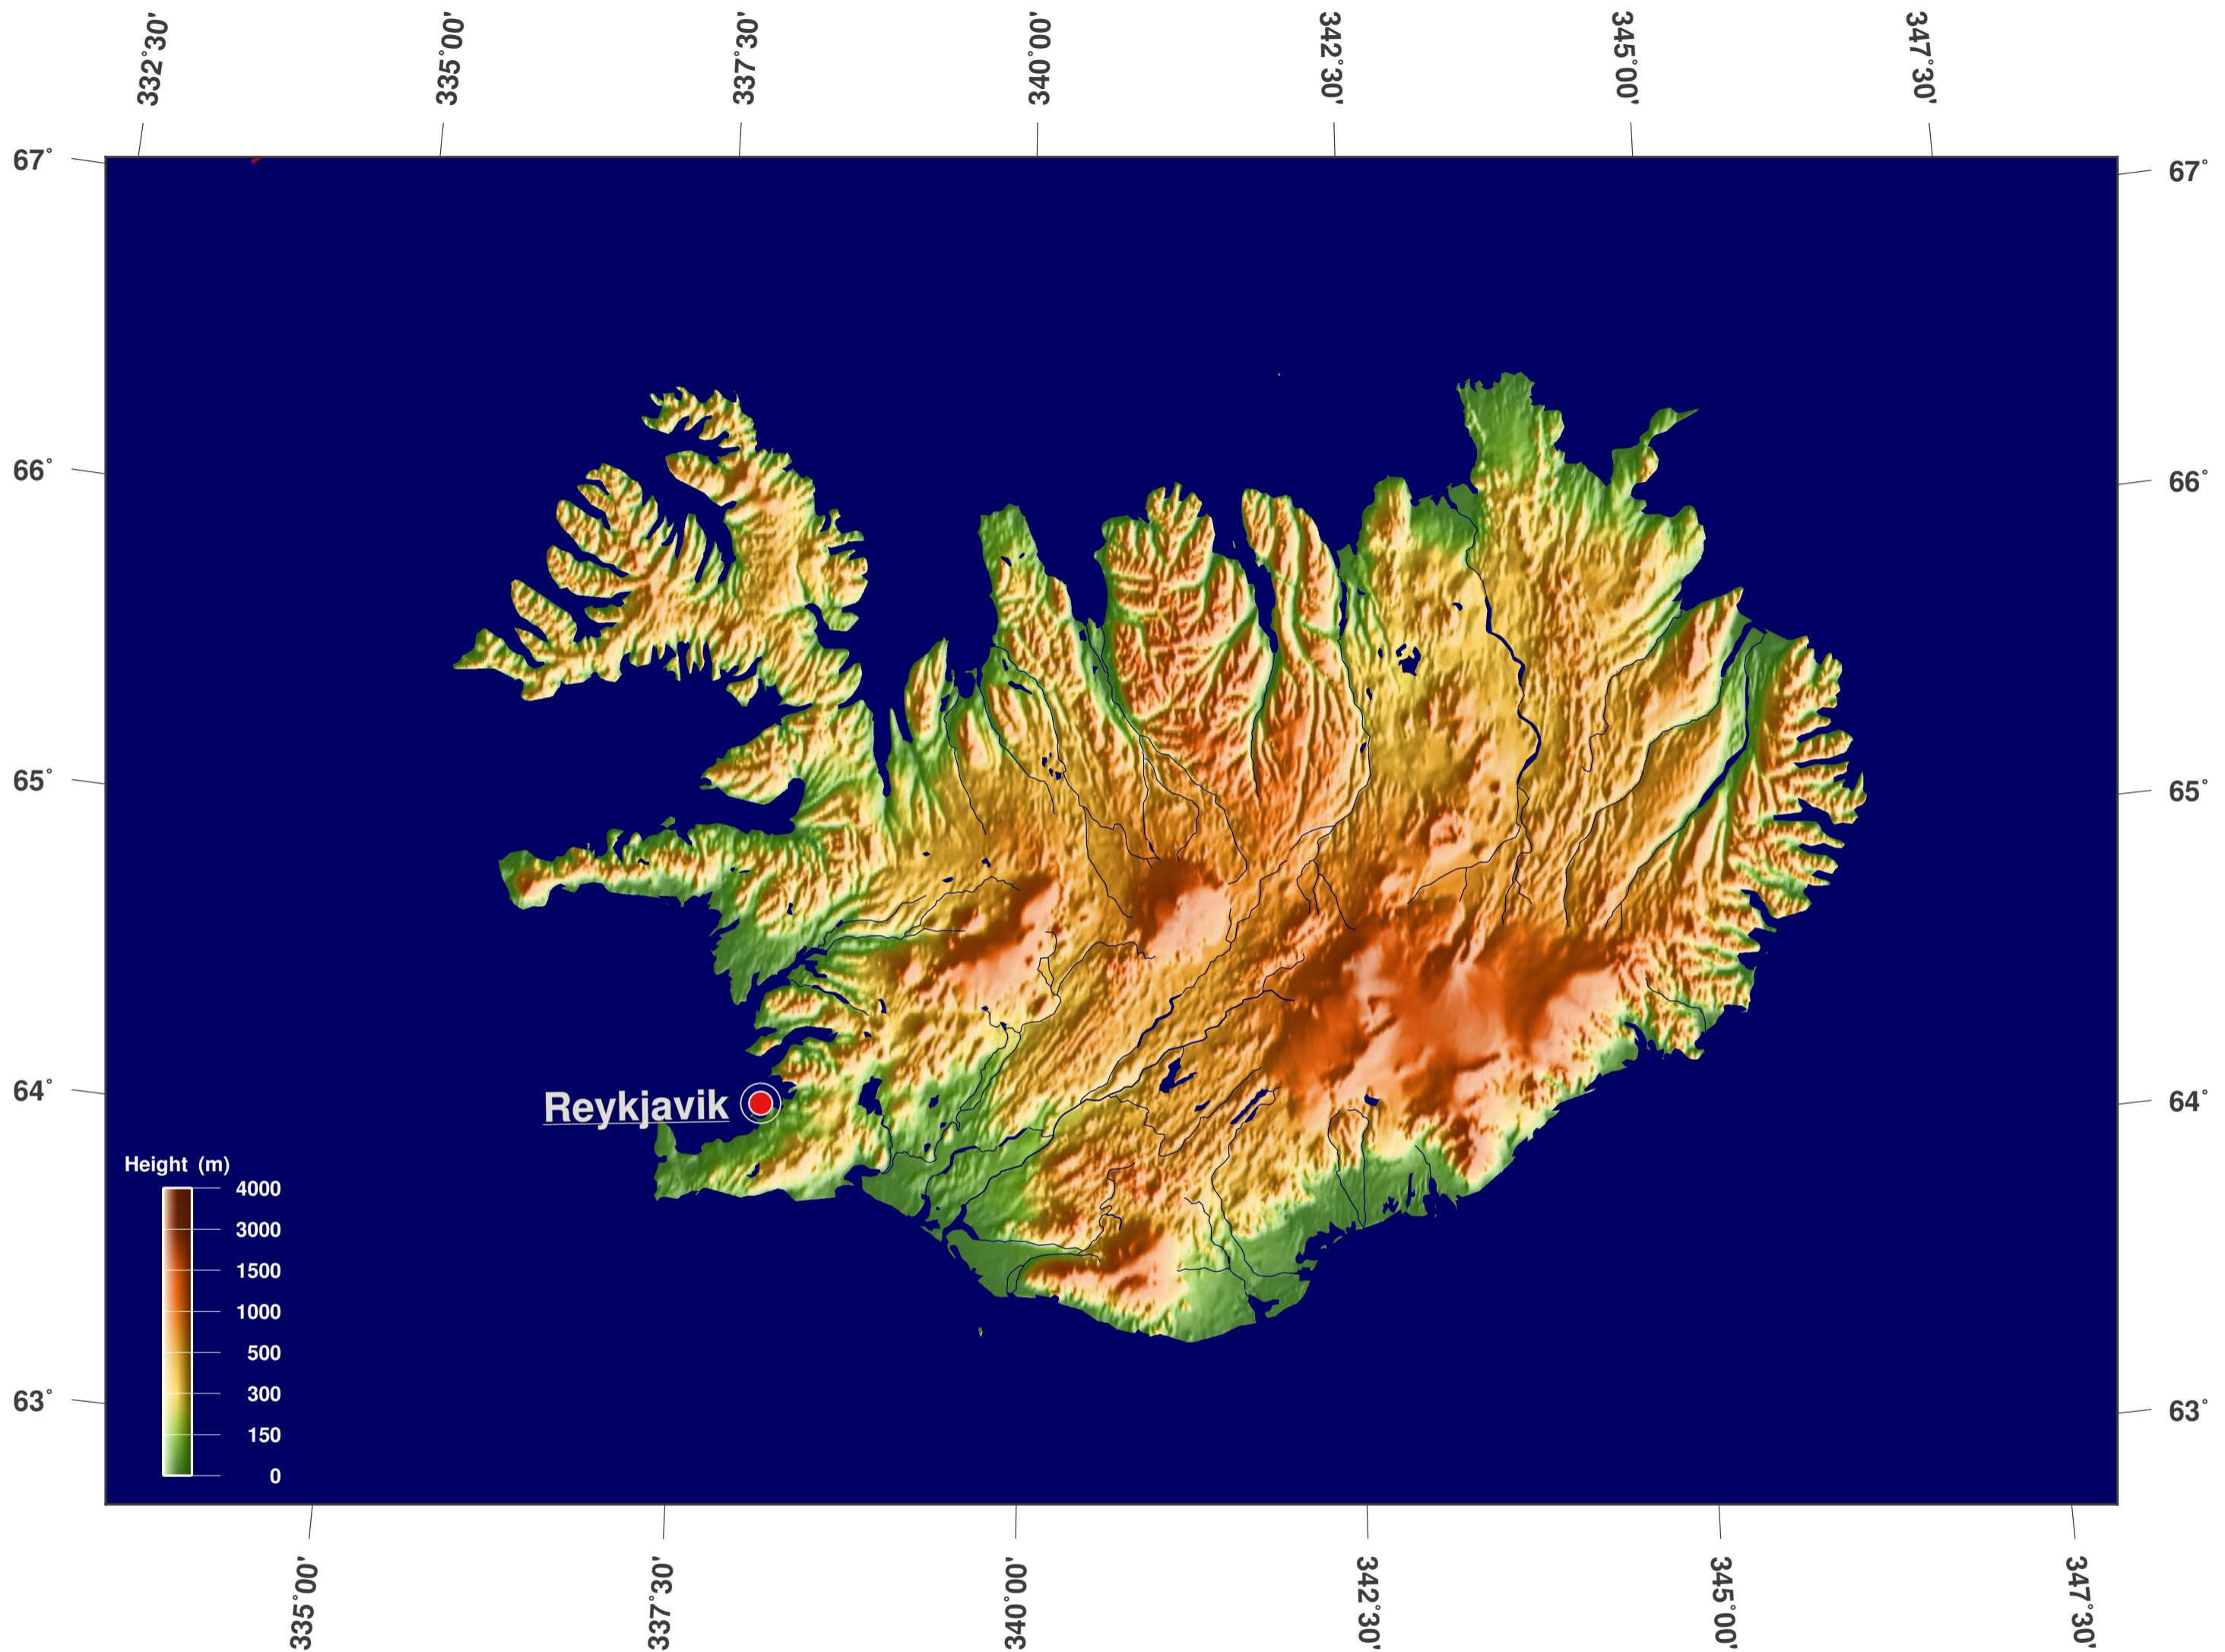

Iceland: shaded height and relief map

Map-License:

This map is licensed under the CC-BY-3.0 (<http://creativecommons.org/licenses/by/3.0/deed.en>). Please cite the GinkgoMaps-project and link back (<http://www.ginkgomaps.com>).

Parameter and used data:

Map Projection: Lambert (equal area); Map Center: lat 64.96°; lon -19.02°; vector data: Natural Earth (www.naturalearthdata.com) and GSHHG (www.soest.hawaii.edu/pwessel/gshhg); raster data: Geoware (www.geoware-online.com).