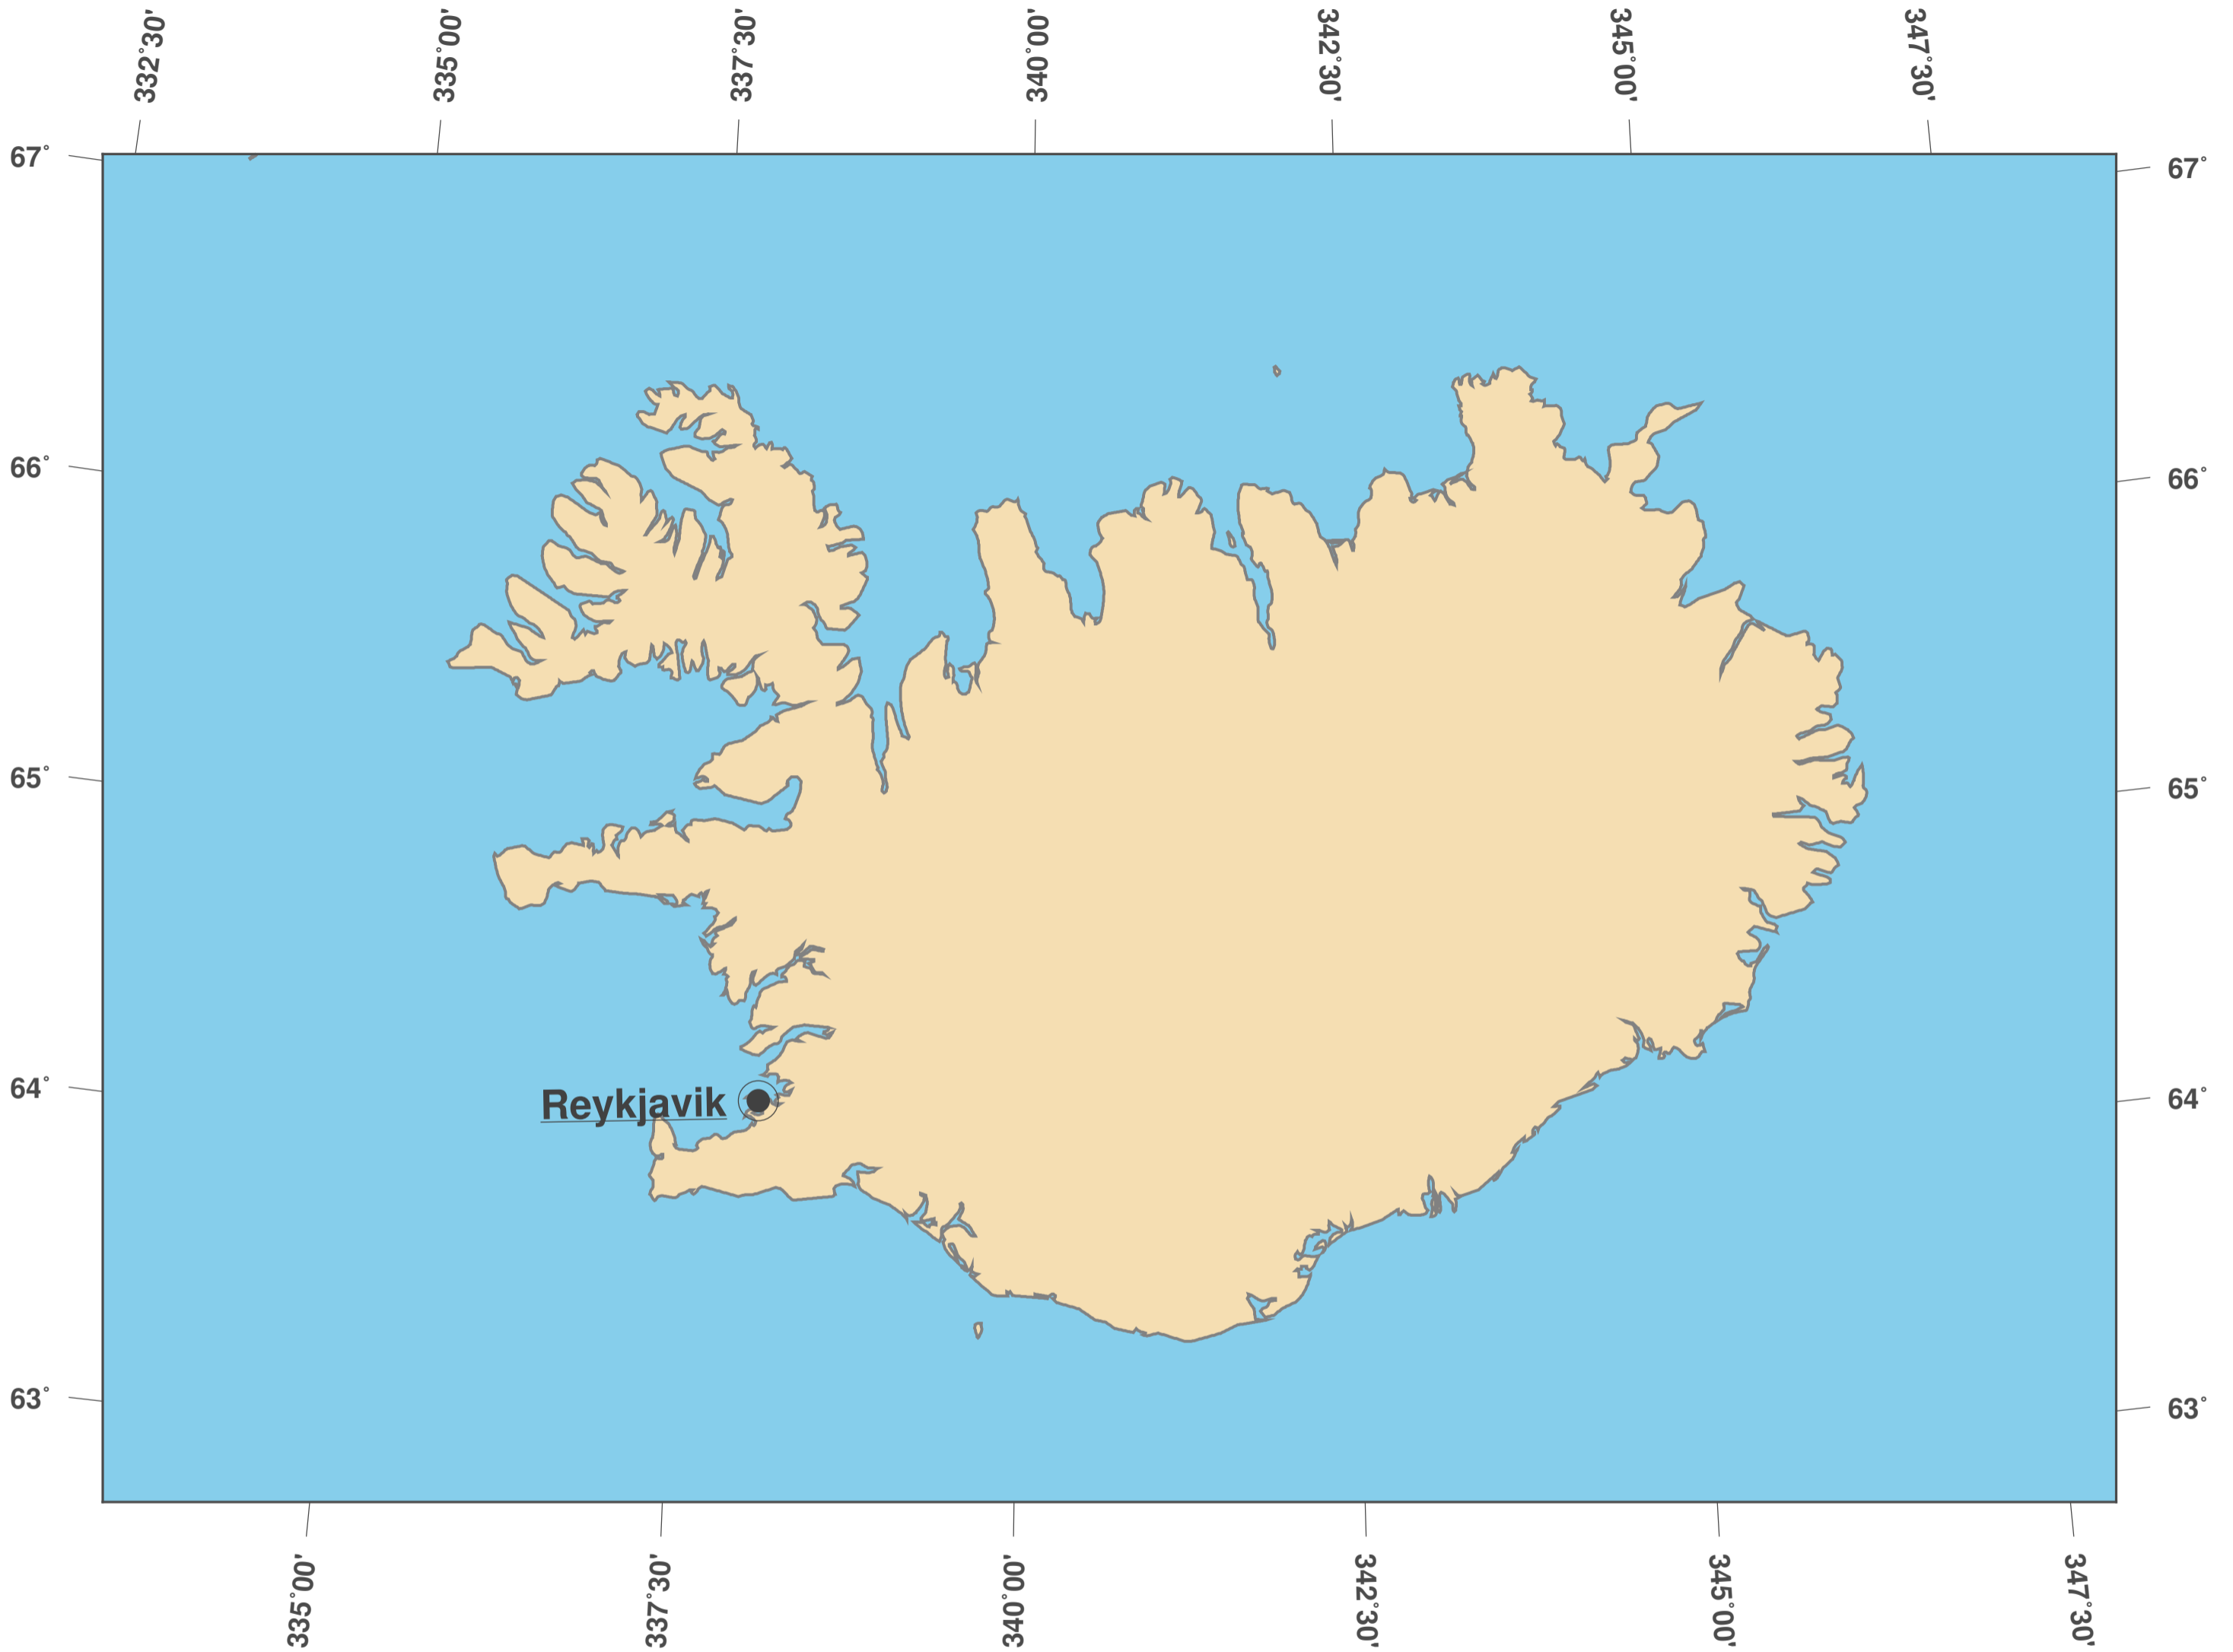

Iceland: Outline Map II

**GINKGO
MAPS**

Map-License:

This map is licensed under the CC-BY-3.0 (<http://creativecommons.org/licenses/by/3.0/deed.en>). Please cite the GinkgoMaps-project and link back (<http://www.ginkgomaps.com>).

Parameter and used data:

Map Projection: Lambert (equal area); Map Center: lat 64.96° lon -19.02°; vector data: political borders by Natural Earth provided by <http://www.naturalearthdata.com>