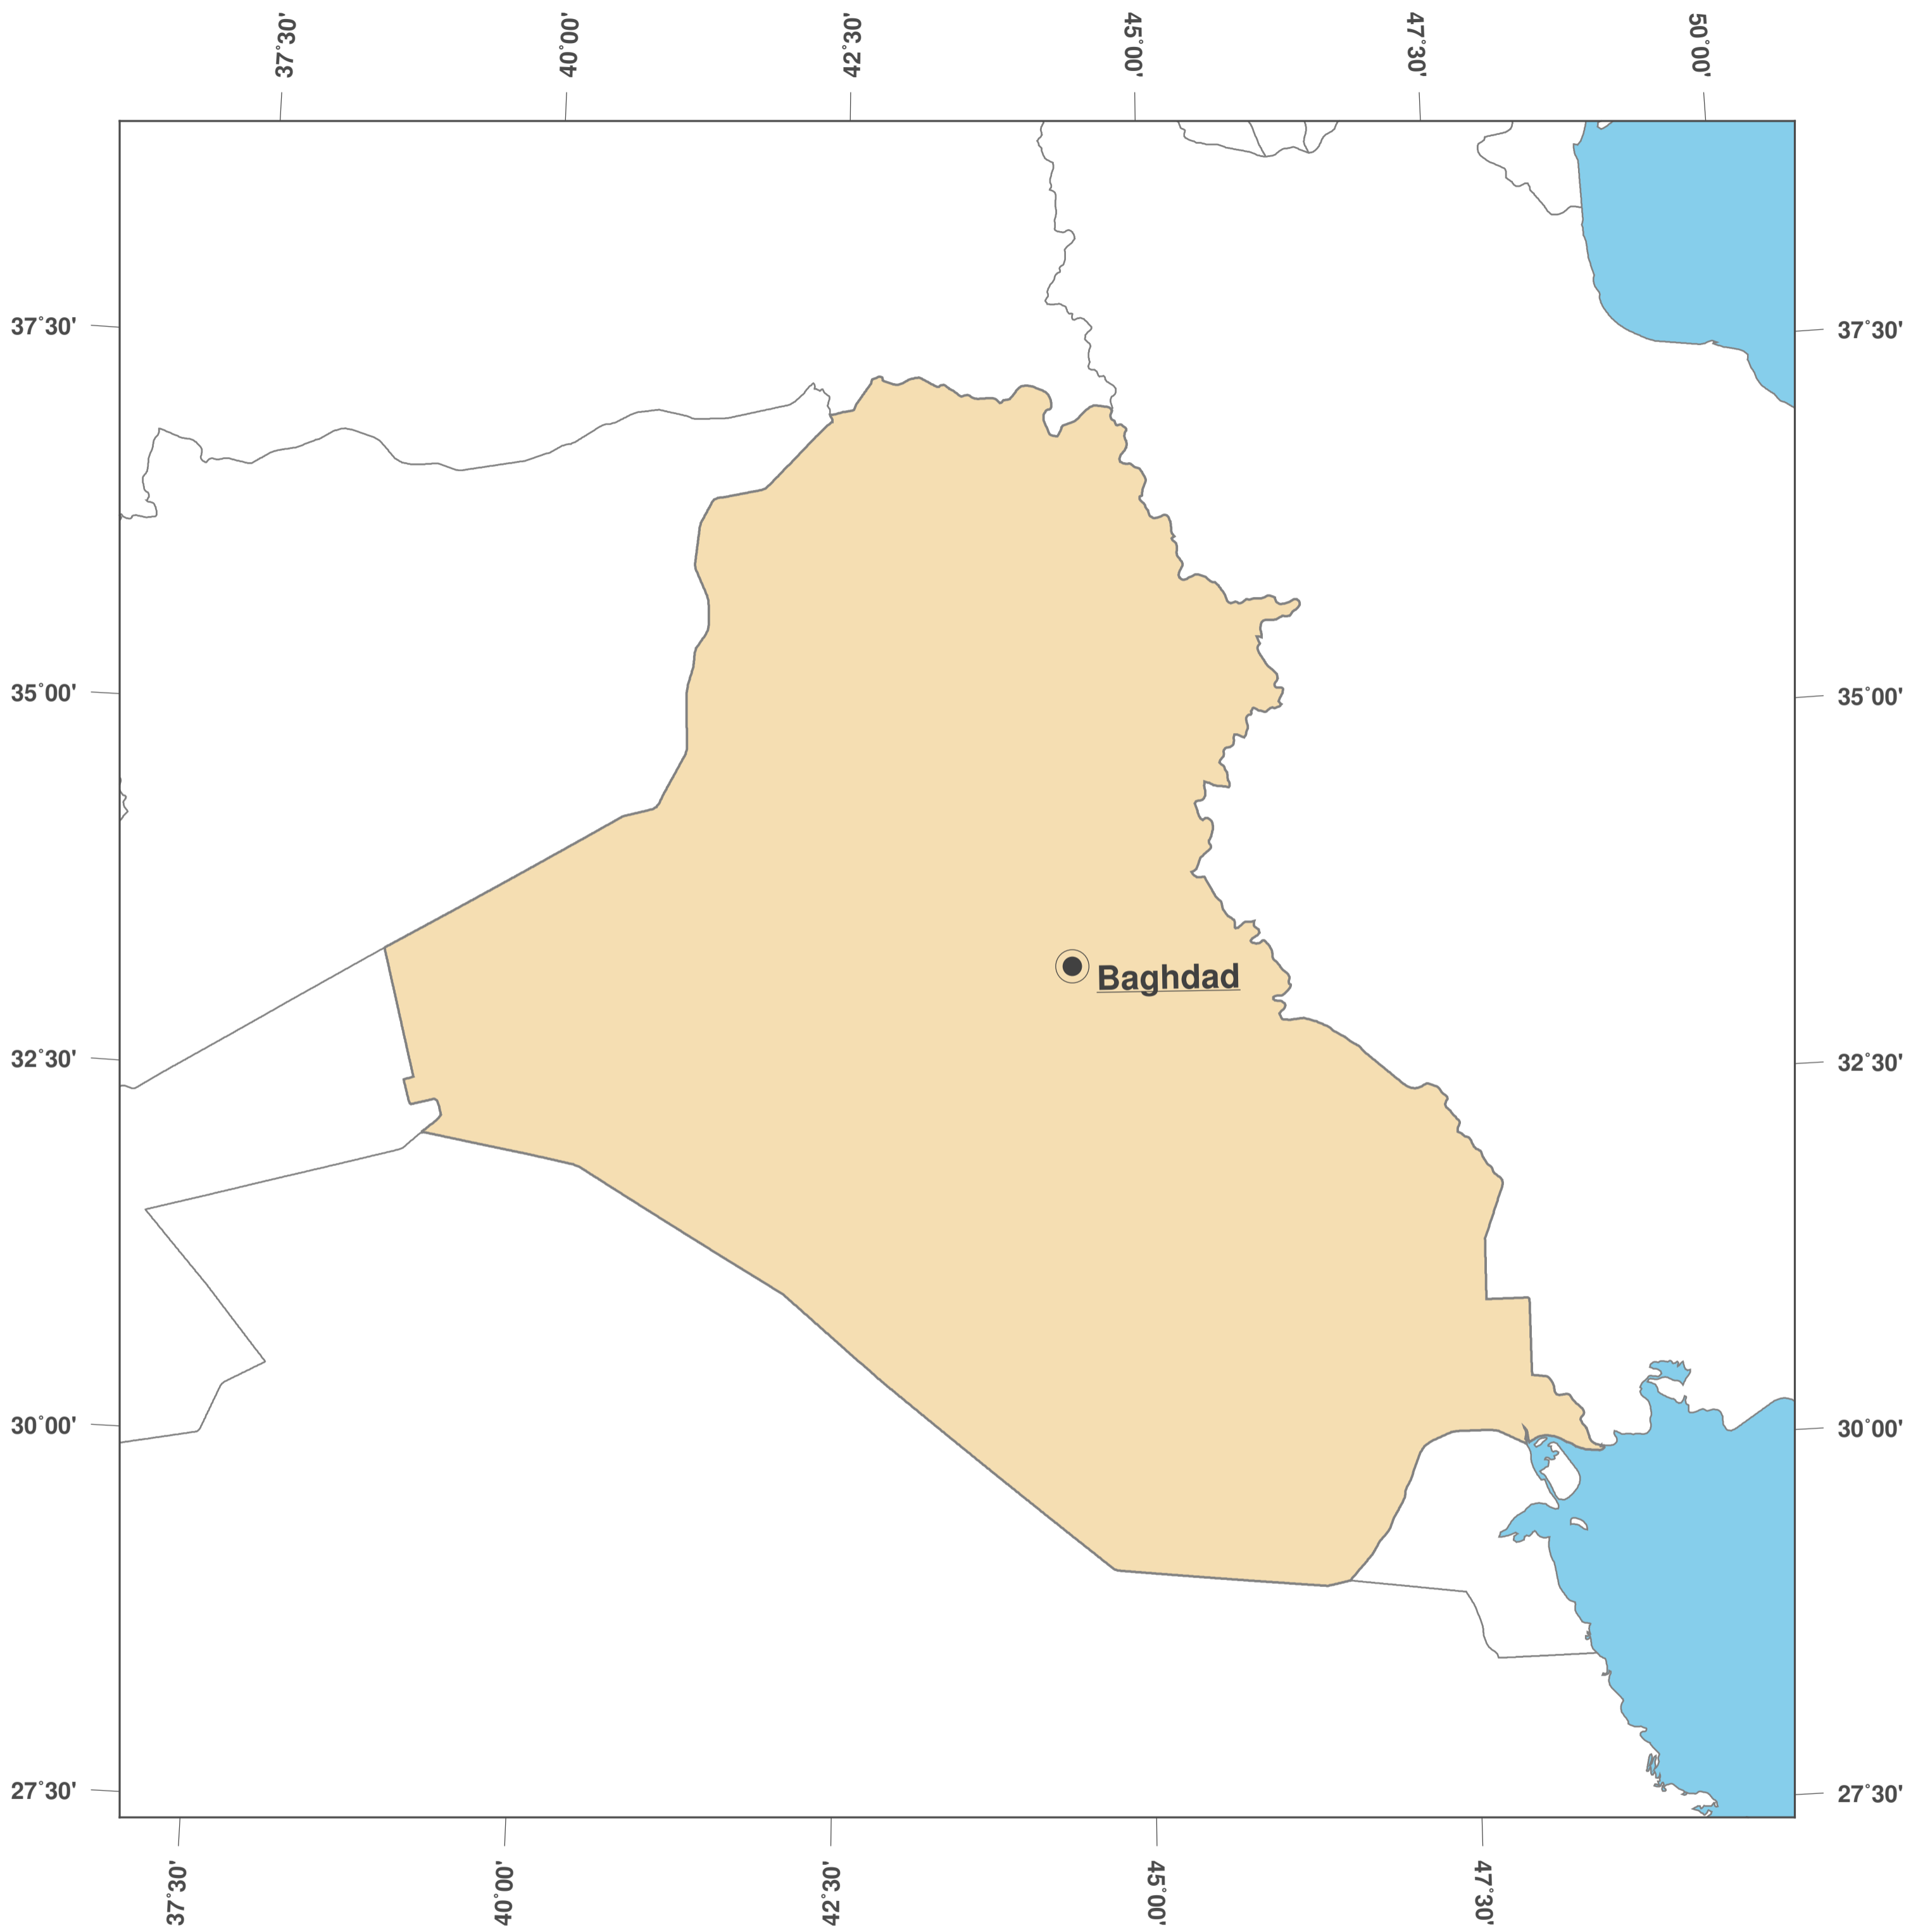

Iraq: Outline Map II

**GINKGO
MAPS**

Map-License:

This map is licensed under the CC-BY-3.0 (<http://creativecommons.org/licenses/by/3.0/deed.en>). Please cite the GinkgoMaps-project and link back (<http://www.ginkgomaps.com>).

Parameter and used data:

Map Projection: Lambert (equal area); Map Center: lat 33.22° lon 43.69°; vector data: political borders by Natural Earth provided by <http://www.naturalearthdata.com>