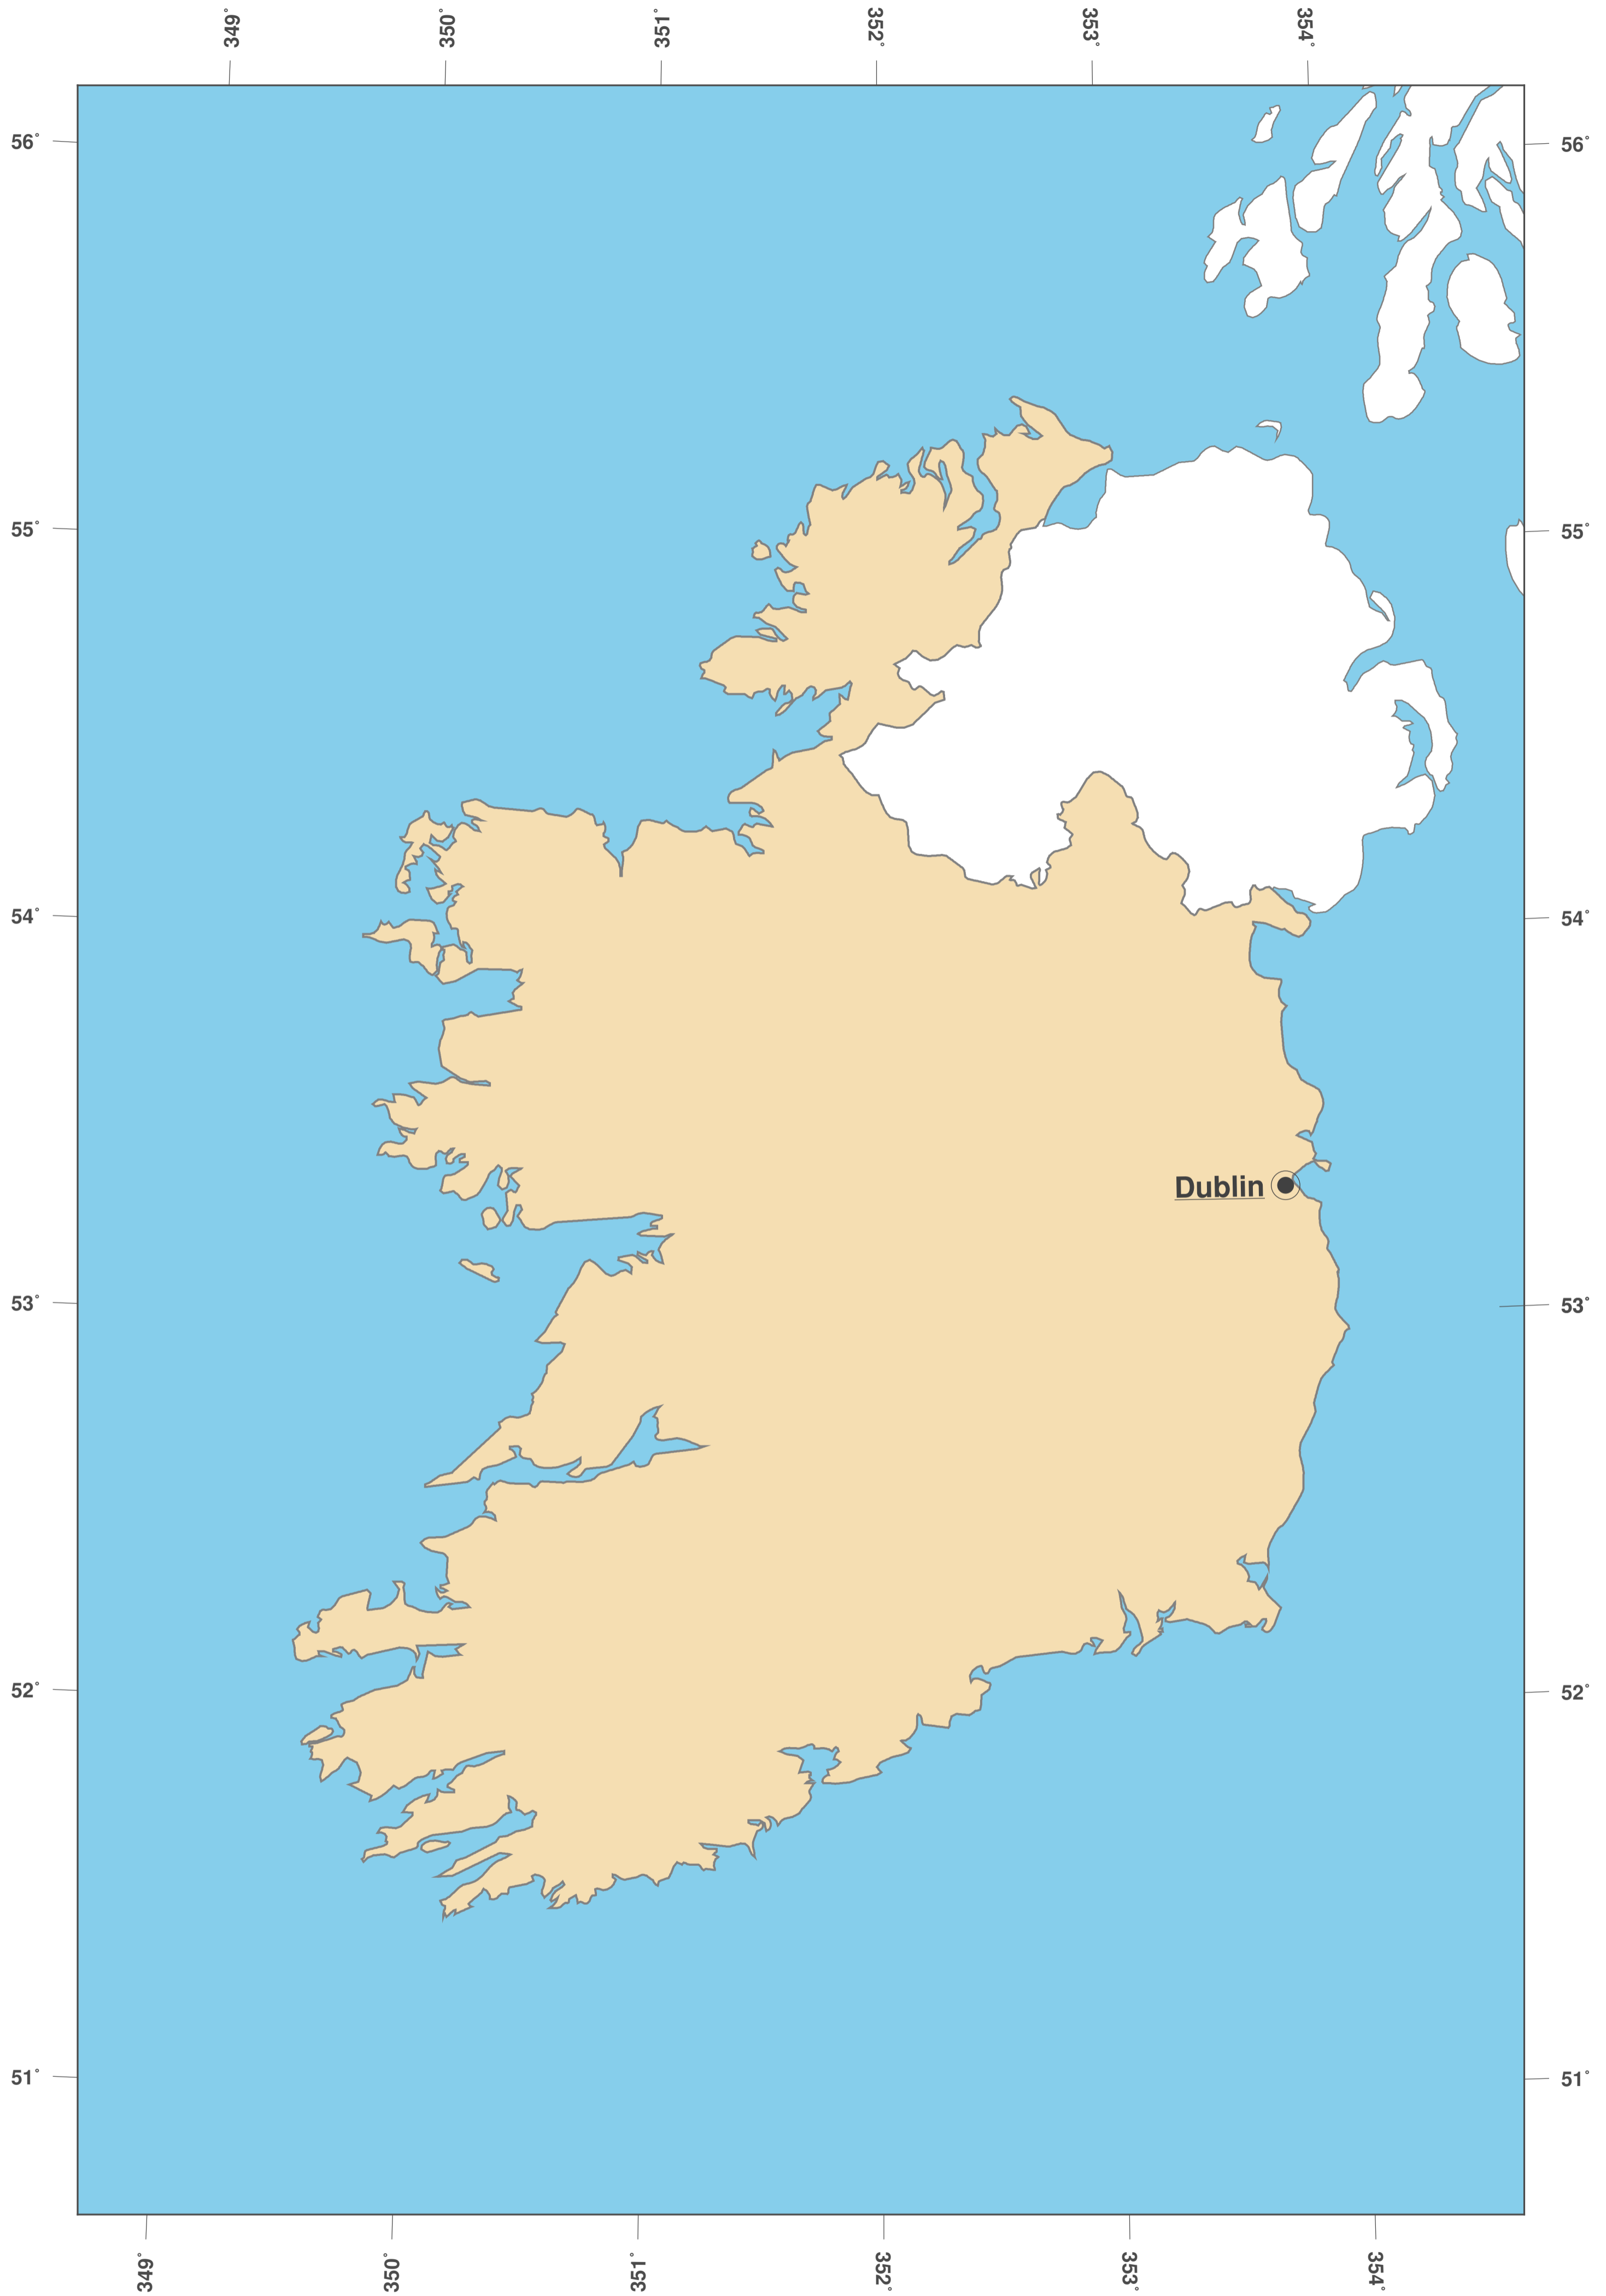

# Ireland: Outline Map II

**Map-License:**

This map is licensed under the CC-BY-3.0 (<http://creativecommons.org/licenses/by/3.0/deed.en>). Please cite the GinkgoMaps-project and link back (<http://www.ginkgomaps.com>).

**Parameter and used data:**

Map Projection: Lambert (equal area); Map Center: lat 53.42° lon -8.24°; vector data: political borders by Natural Earth provided by <http://www.naturalearthdata.com>