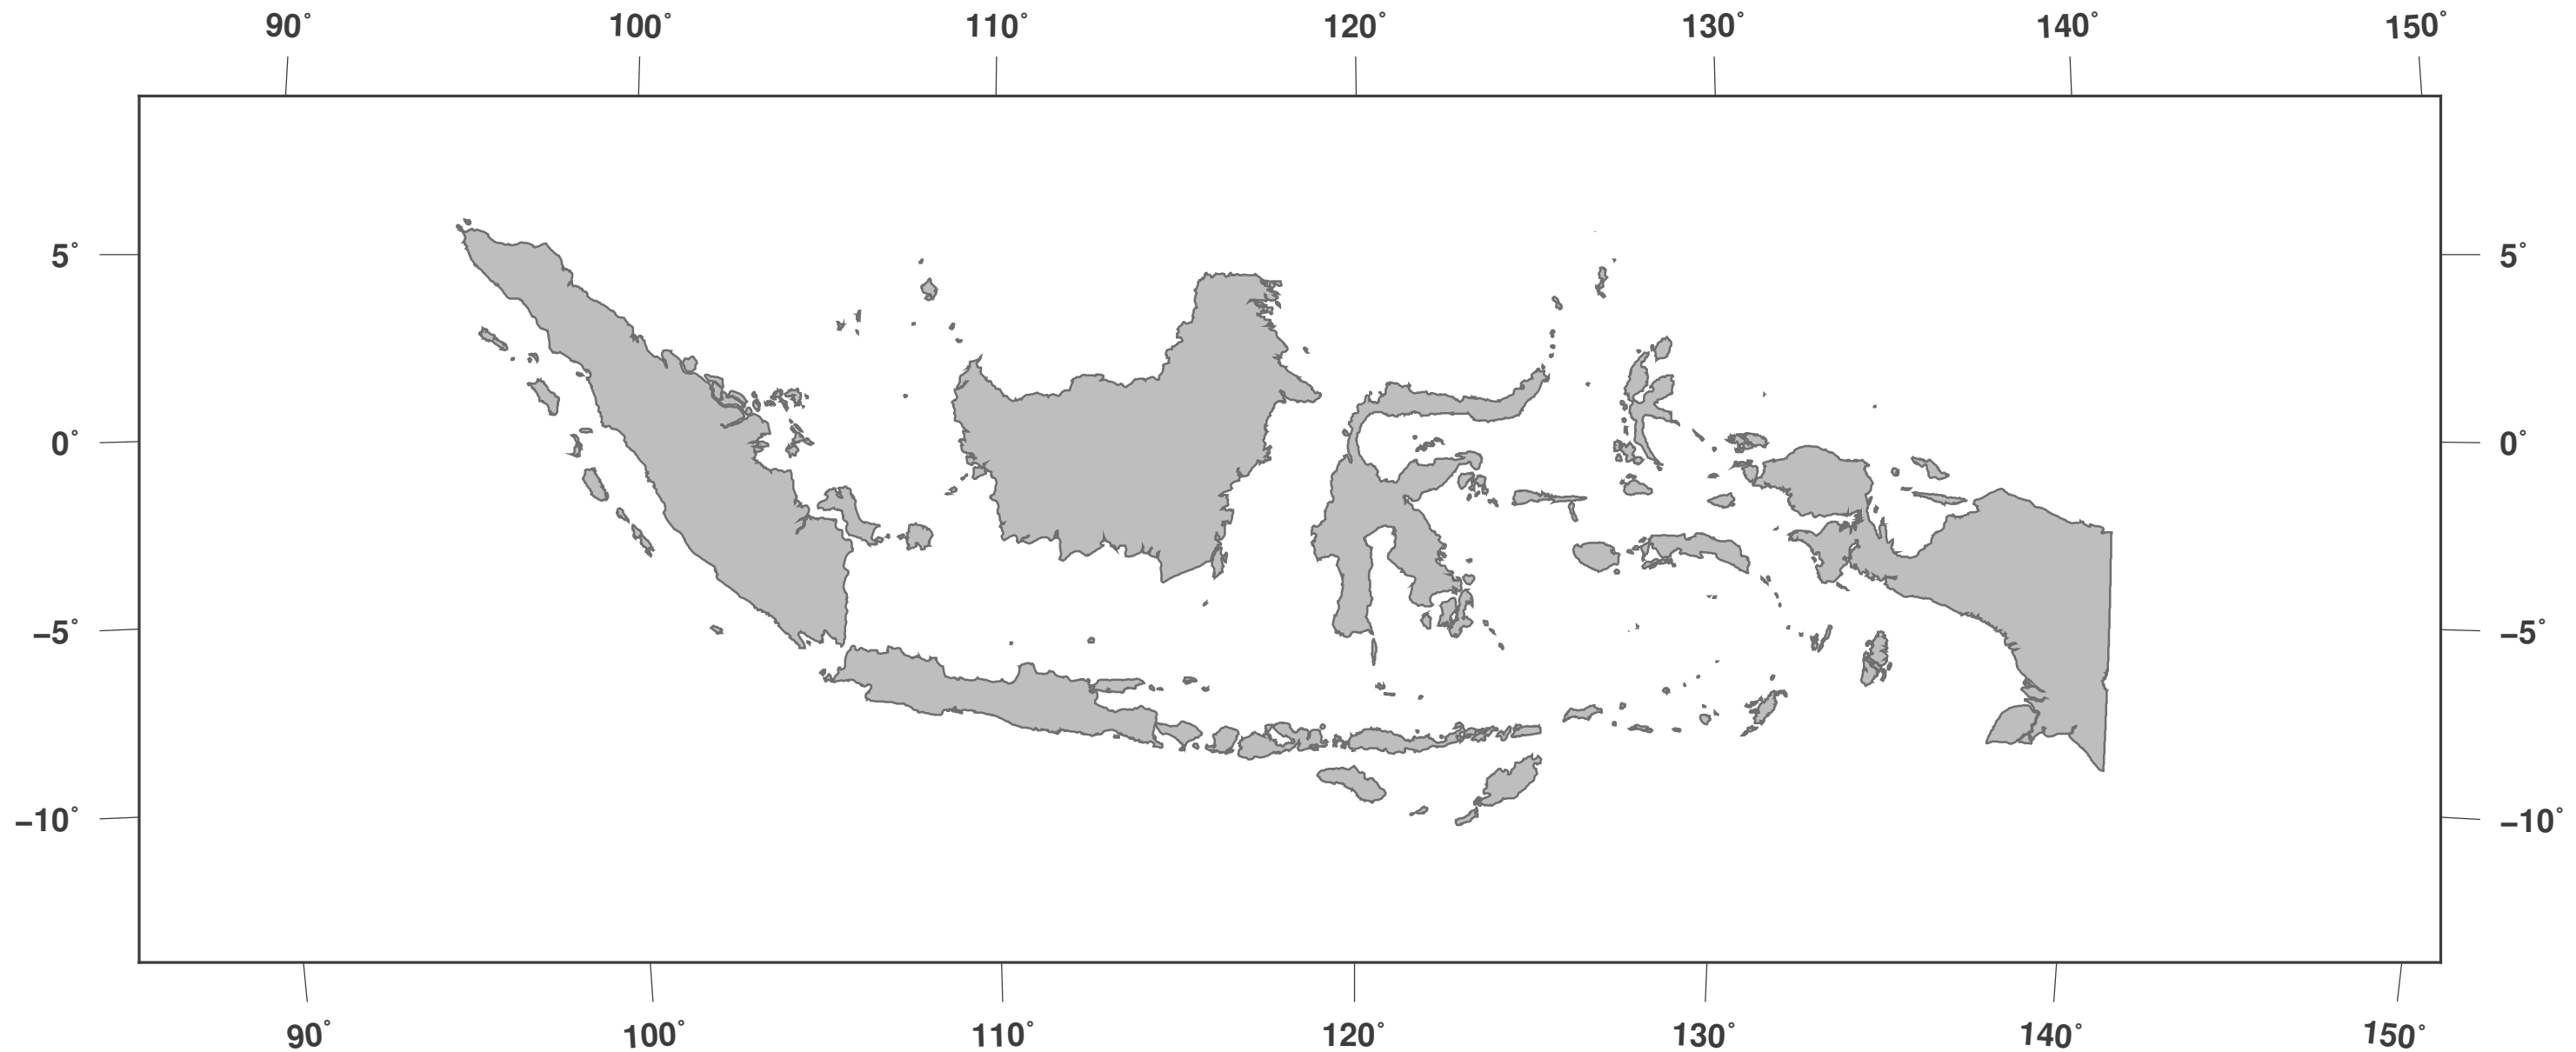

# Indonesia: Outline Map

**GINKGO  
MAPS**

**Map-License:**

This map is licensed under the CC-BY-3.0 (<http://creativecommons.org/licenses/by/3.0/deed.en>). Please cite the GinkgoMaps-project and link back (<http://www.ginkgomaps.com>).

**Parameter and used data:**

Map Projection: Lambert (equal area); Map Center: lat -2.52°; lon 118.02°; Visualized Data: Natural Earth provided by <http://www.naturalearthdata.com>