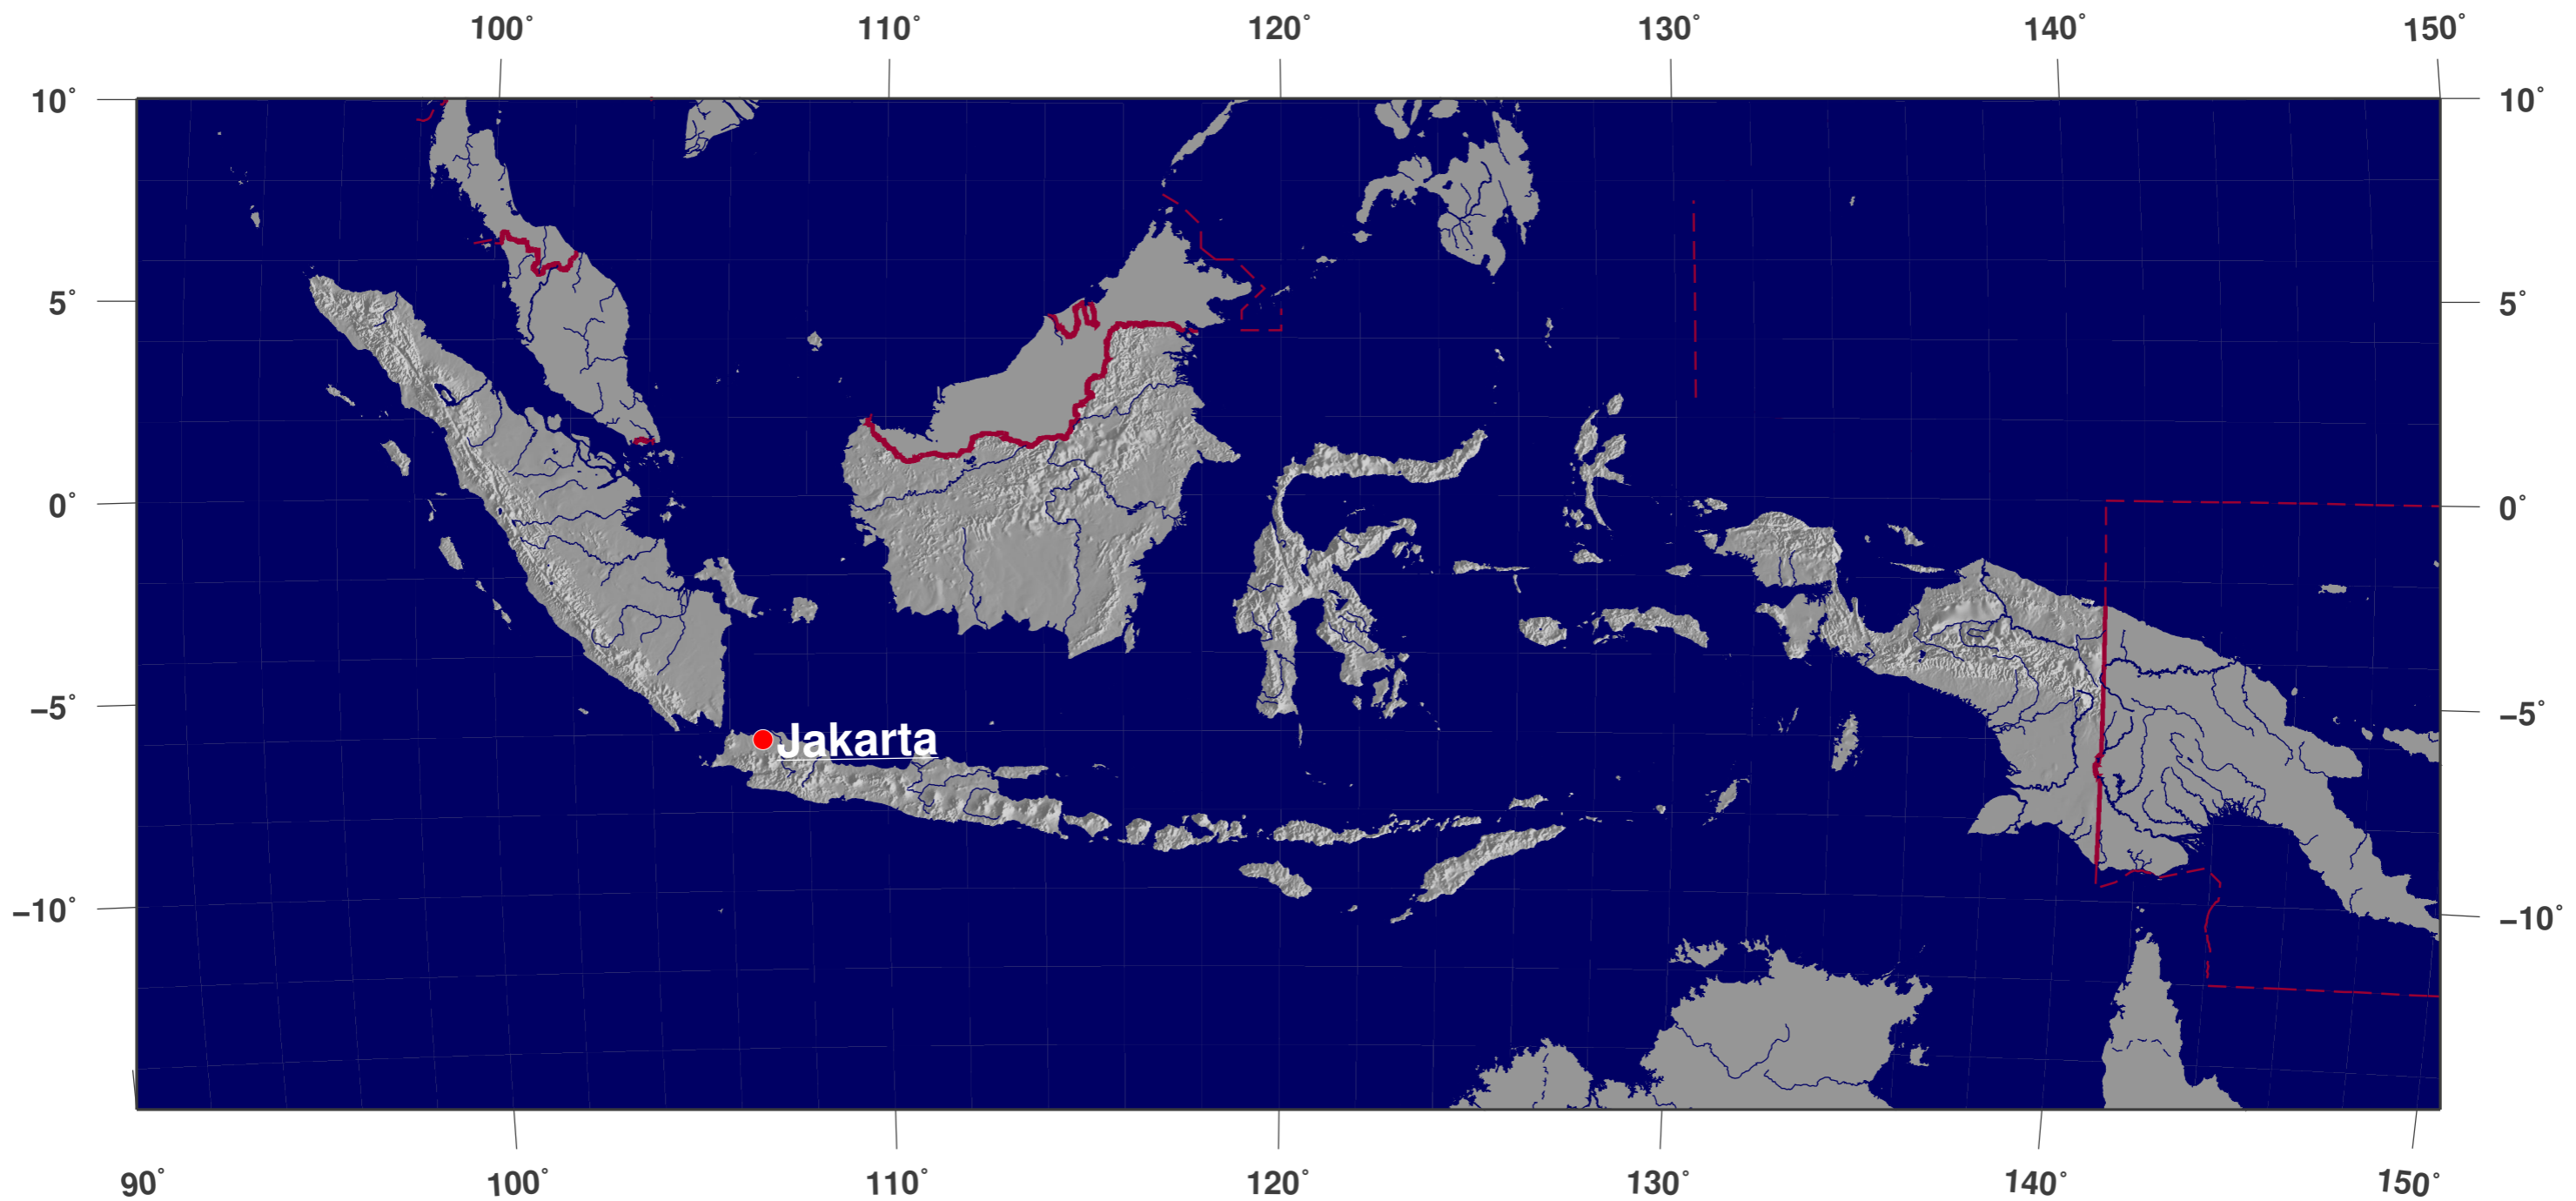

Indonesia: shaded relief map

**GINKGO
MAPS**

Map-License:

This map is licensed under the Creative Commons Attribution 3.0 License (<http://creativecommons.org/licenses/by/3.0/>). Please cite the GinkgoMaps-project or link back (<http://www.ginkgomaps.com>).

Parameter and used data:

Map Projection: Lambert (equal area); Map Center: lat -2.52° ; lon 118.02° ; vector data: GSHHS and political borders by GMT (gmt.soest.hawaii.edu); raster data: 30sec dtm-blend of GTOPO30, ICBAO, TOP06.2, and ETOPO5 provided by Geoware (<http://www.geoware-online.com>)