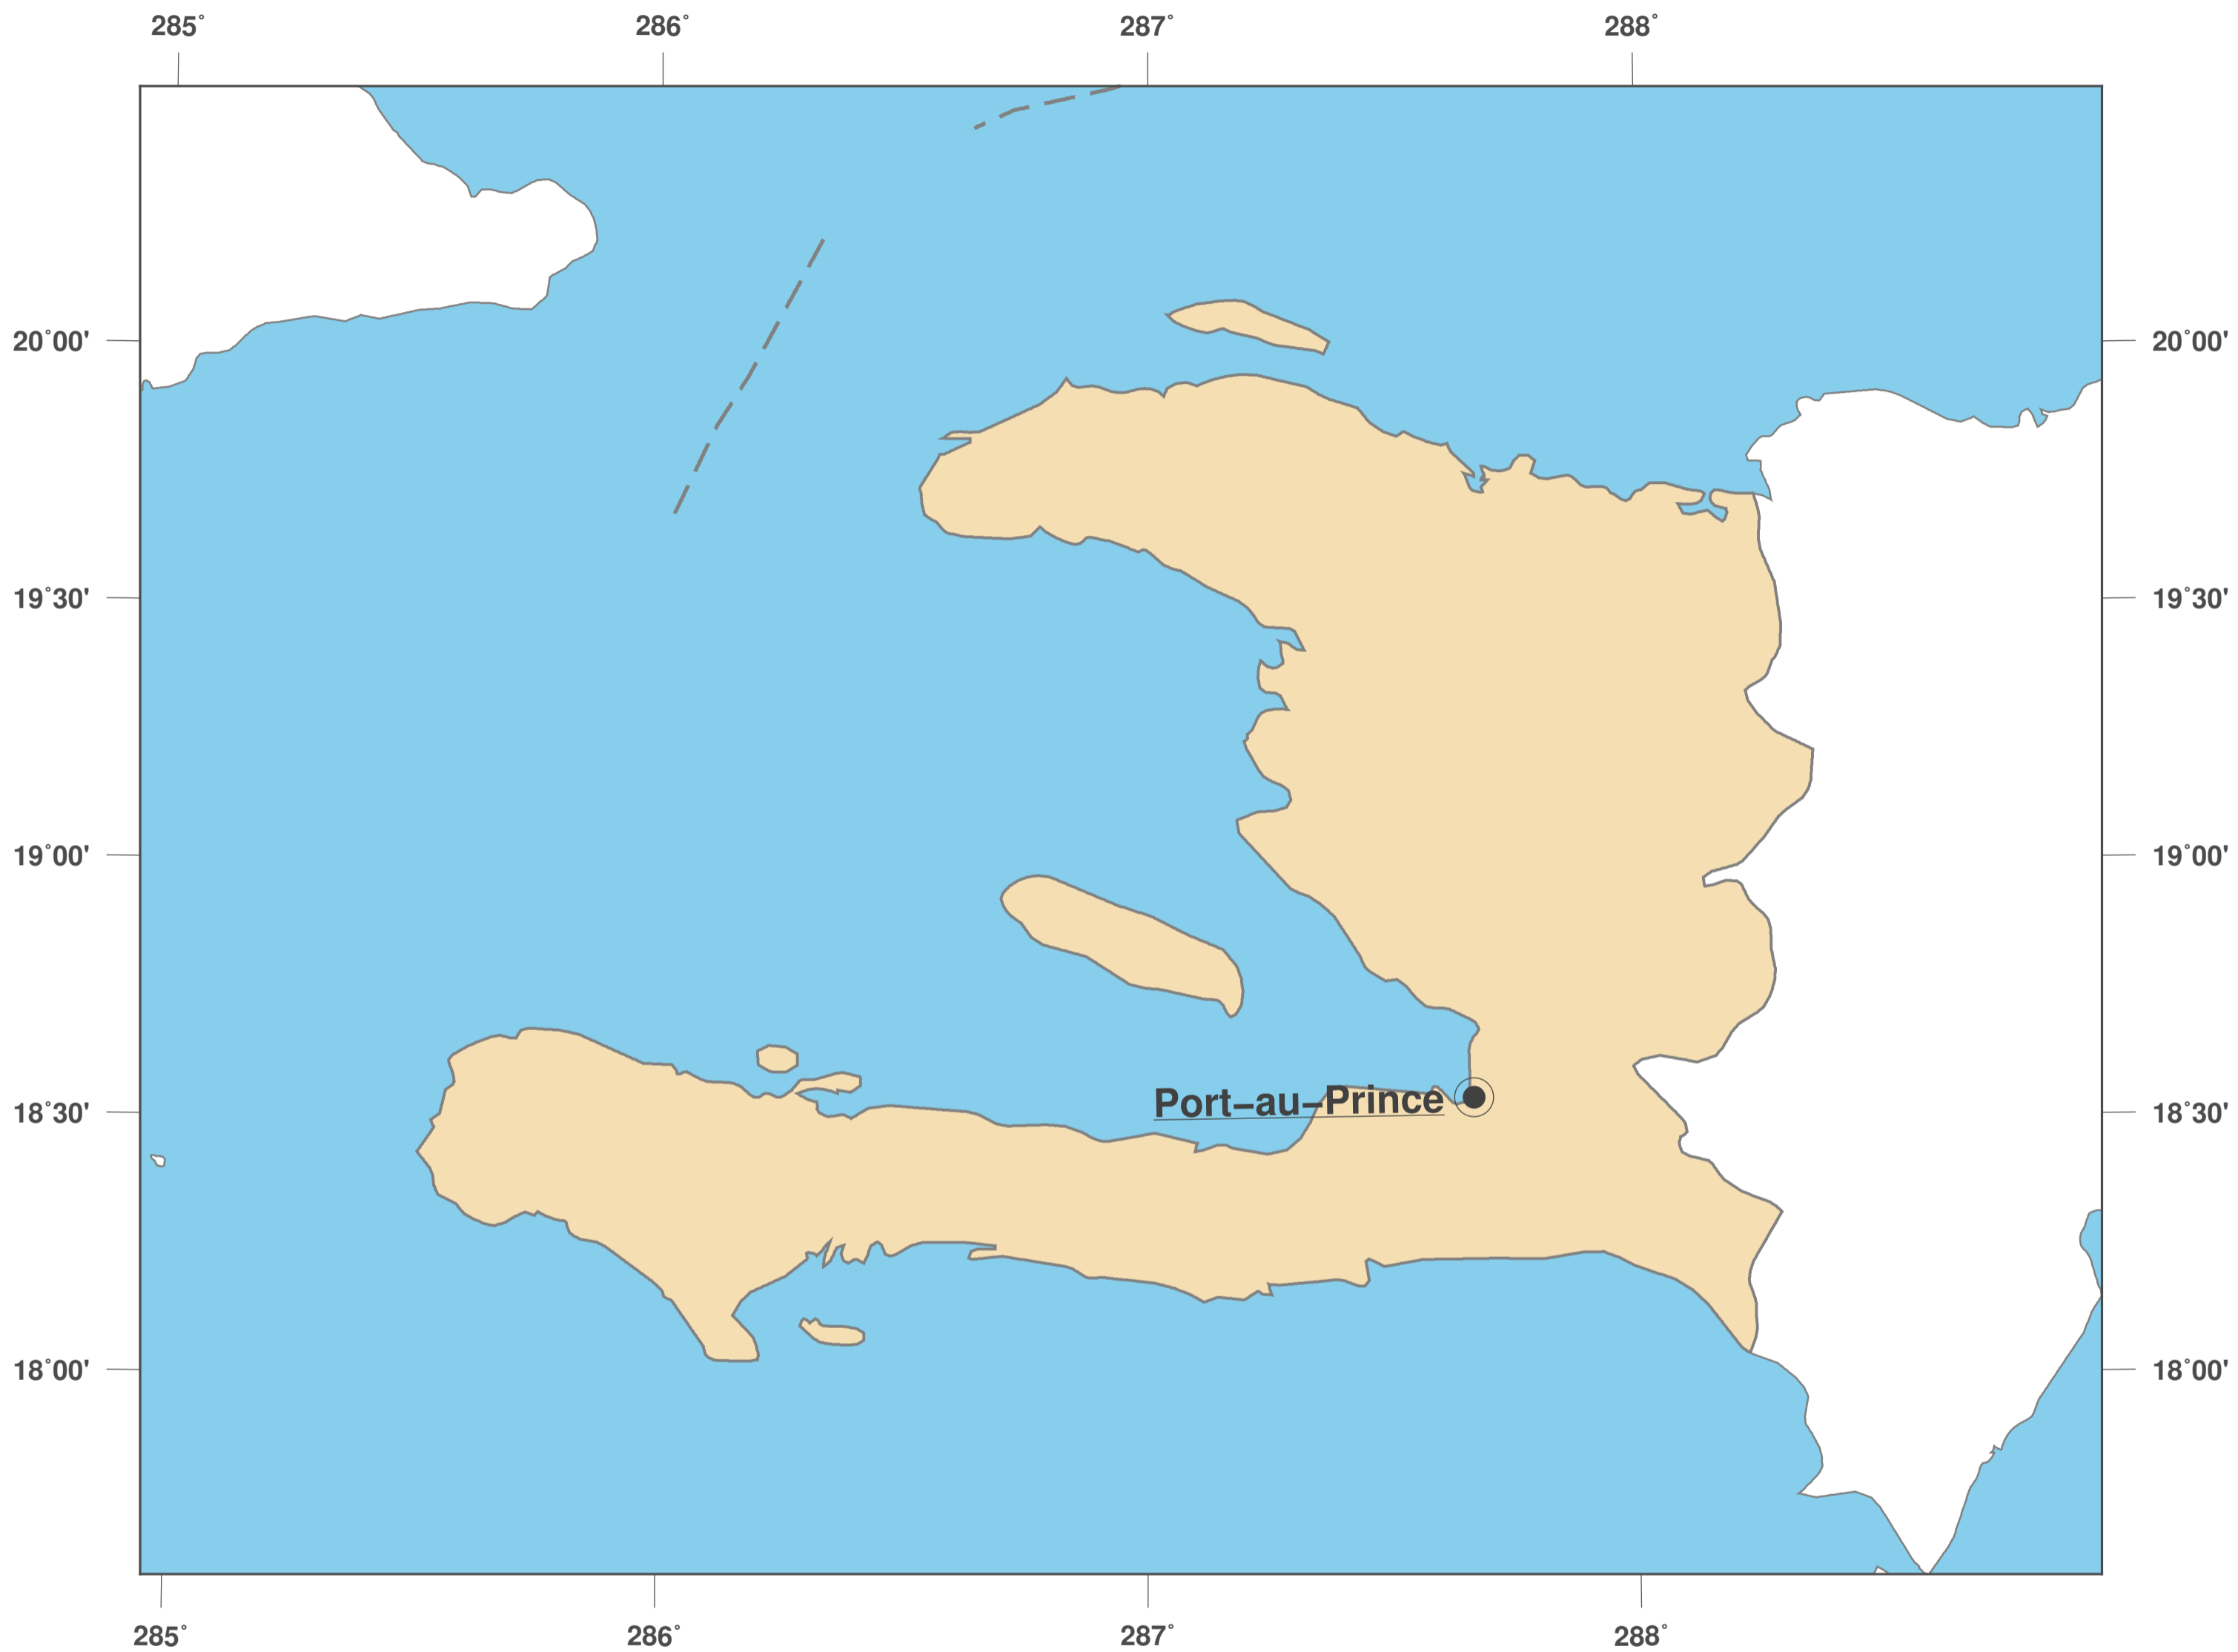

Haiti: Outline Map II

**GINKGO
MAPS**

Map-License:

This map is licensed under the CC-BY-3.0 (<http://creativecommons.org/licenses/by/3.0/deed.en>). Please cite the GinkgoMaps-project and link back (<http://www.ginkgomaps.com>).

Parameter and used data:

Map Projection: Lambert (equal area); Map Center: lat 19.05° lon -73.05°; vector data: political borders by Natural Earth provided by <http://www.naturalearthdata.com>