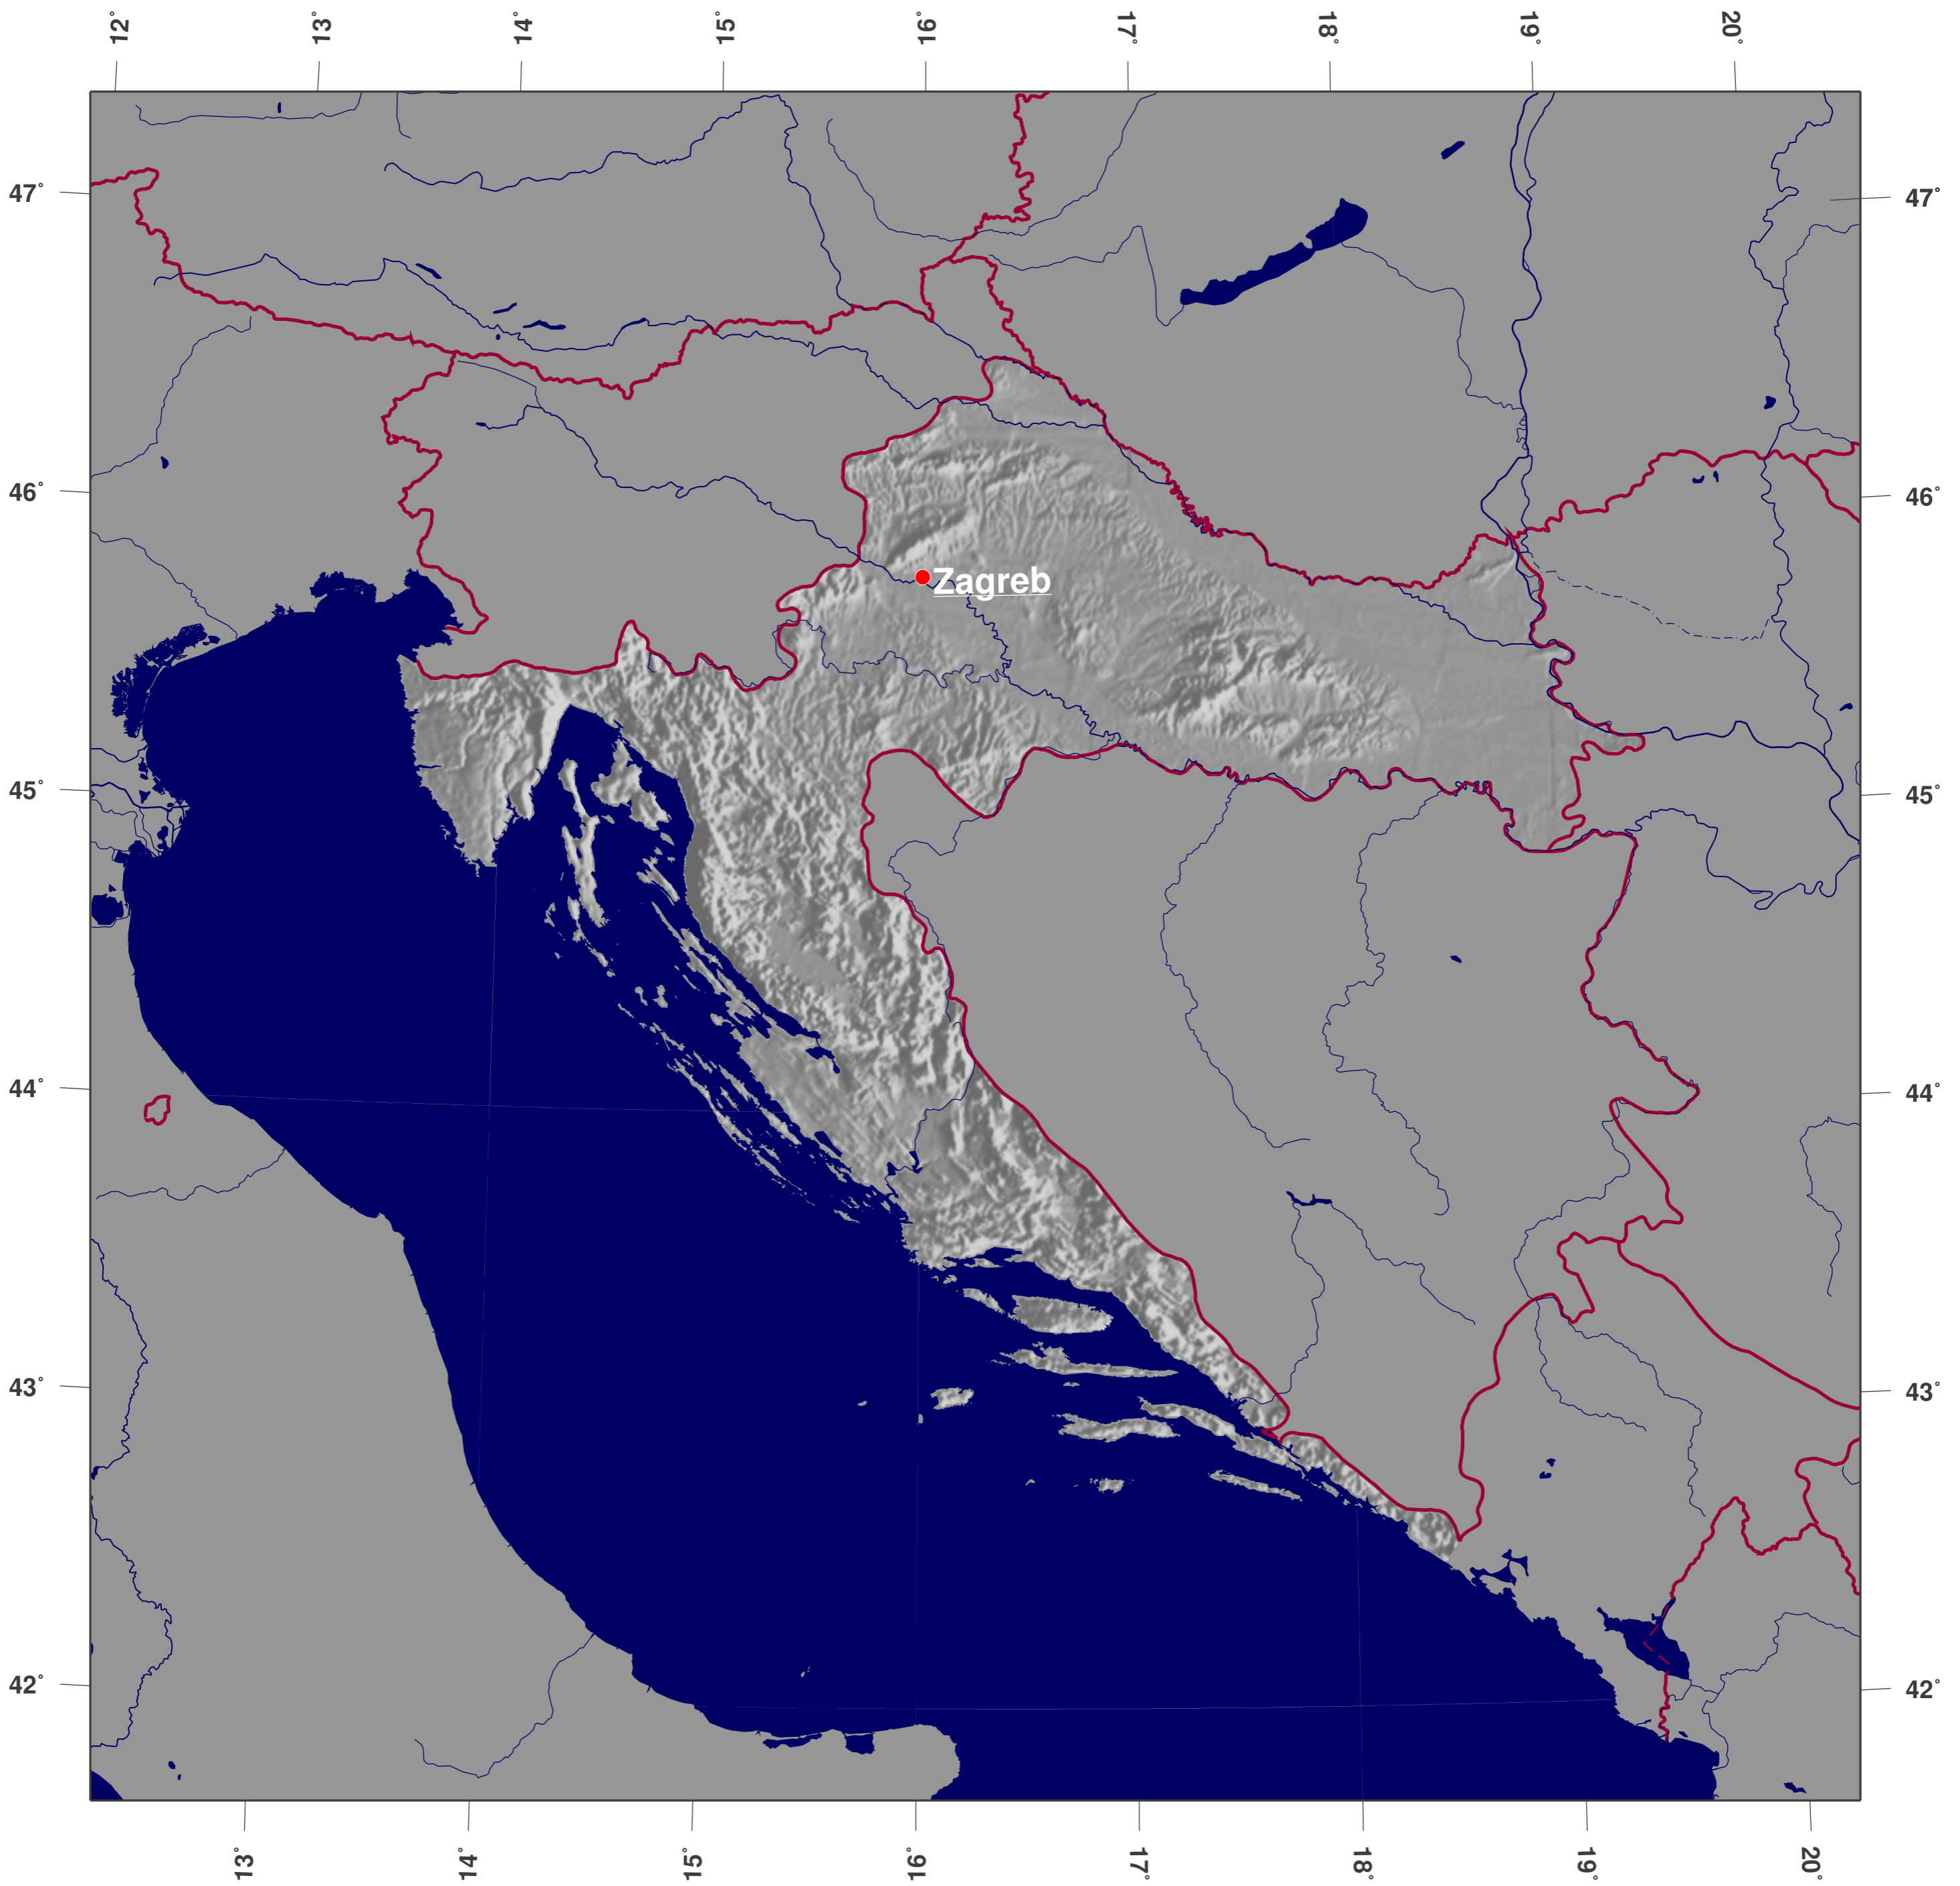

# Croatia: shaded relief map

**GINKGO  
MAPS**

**Map-License:**

This map is licensed under the Creative Commons Attribution 3.0 License (<http://creativecommons.org/licenses/by/3.0/>). Please cite the GinkgoMaps-project or link back (<http://www.ginkgomaps.com>).

**Parameter and used data:**

Map Projection: Lambert (equal area); Map Center: lat 44.49°; lon 16.46°; vector data: GSHHS and political borders by GMT ([gmt.soest.hawaii.edu](http://gmt.soest.hawaii.edu)); raster data: 30sec dtm-blend of GTOPO30, ICBAO, TOPO6.2, and ETOPO5 provided by Geoware (<http://www.geoware-online.com>)