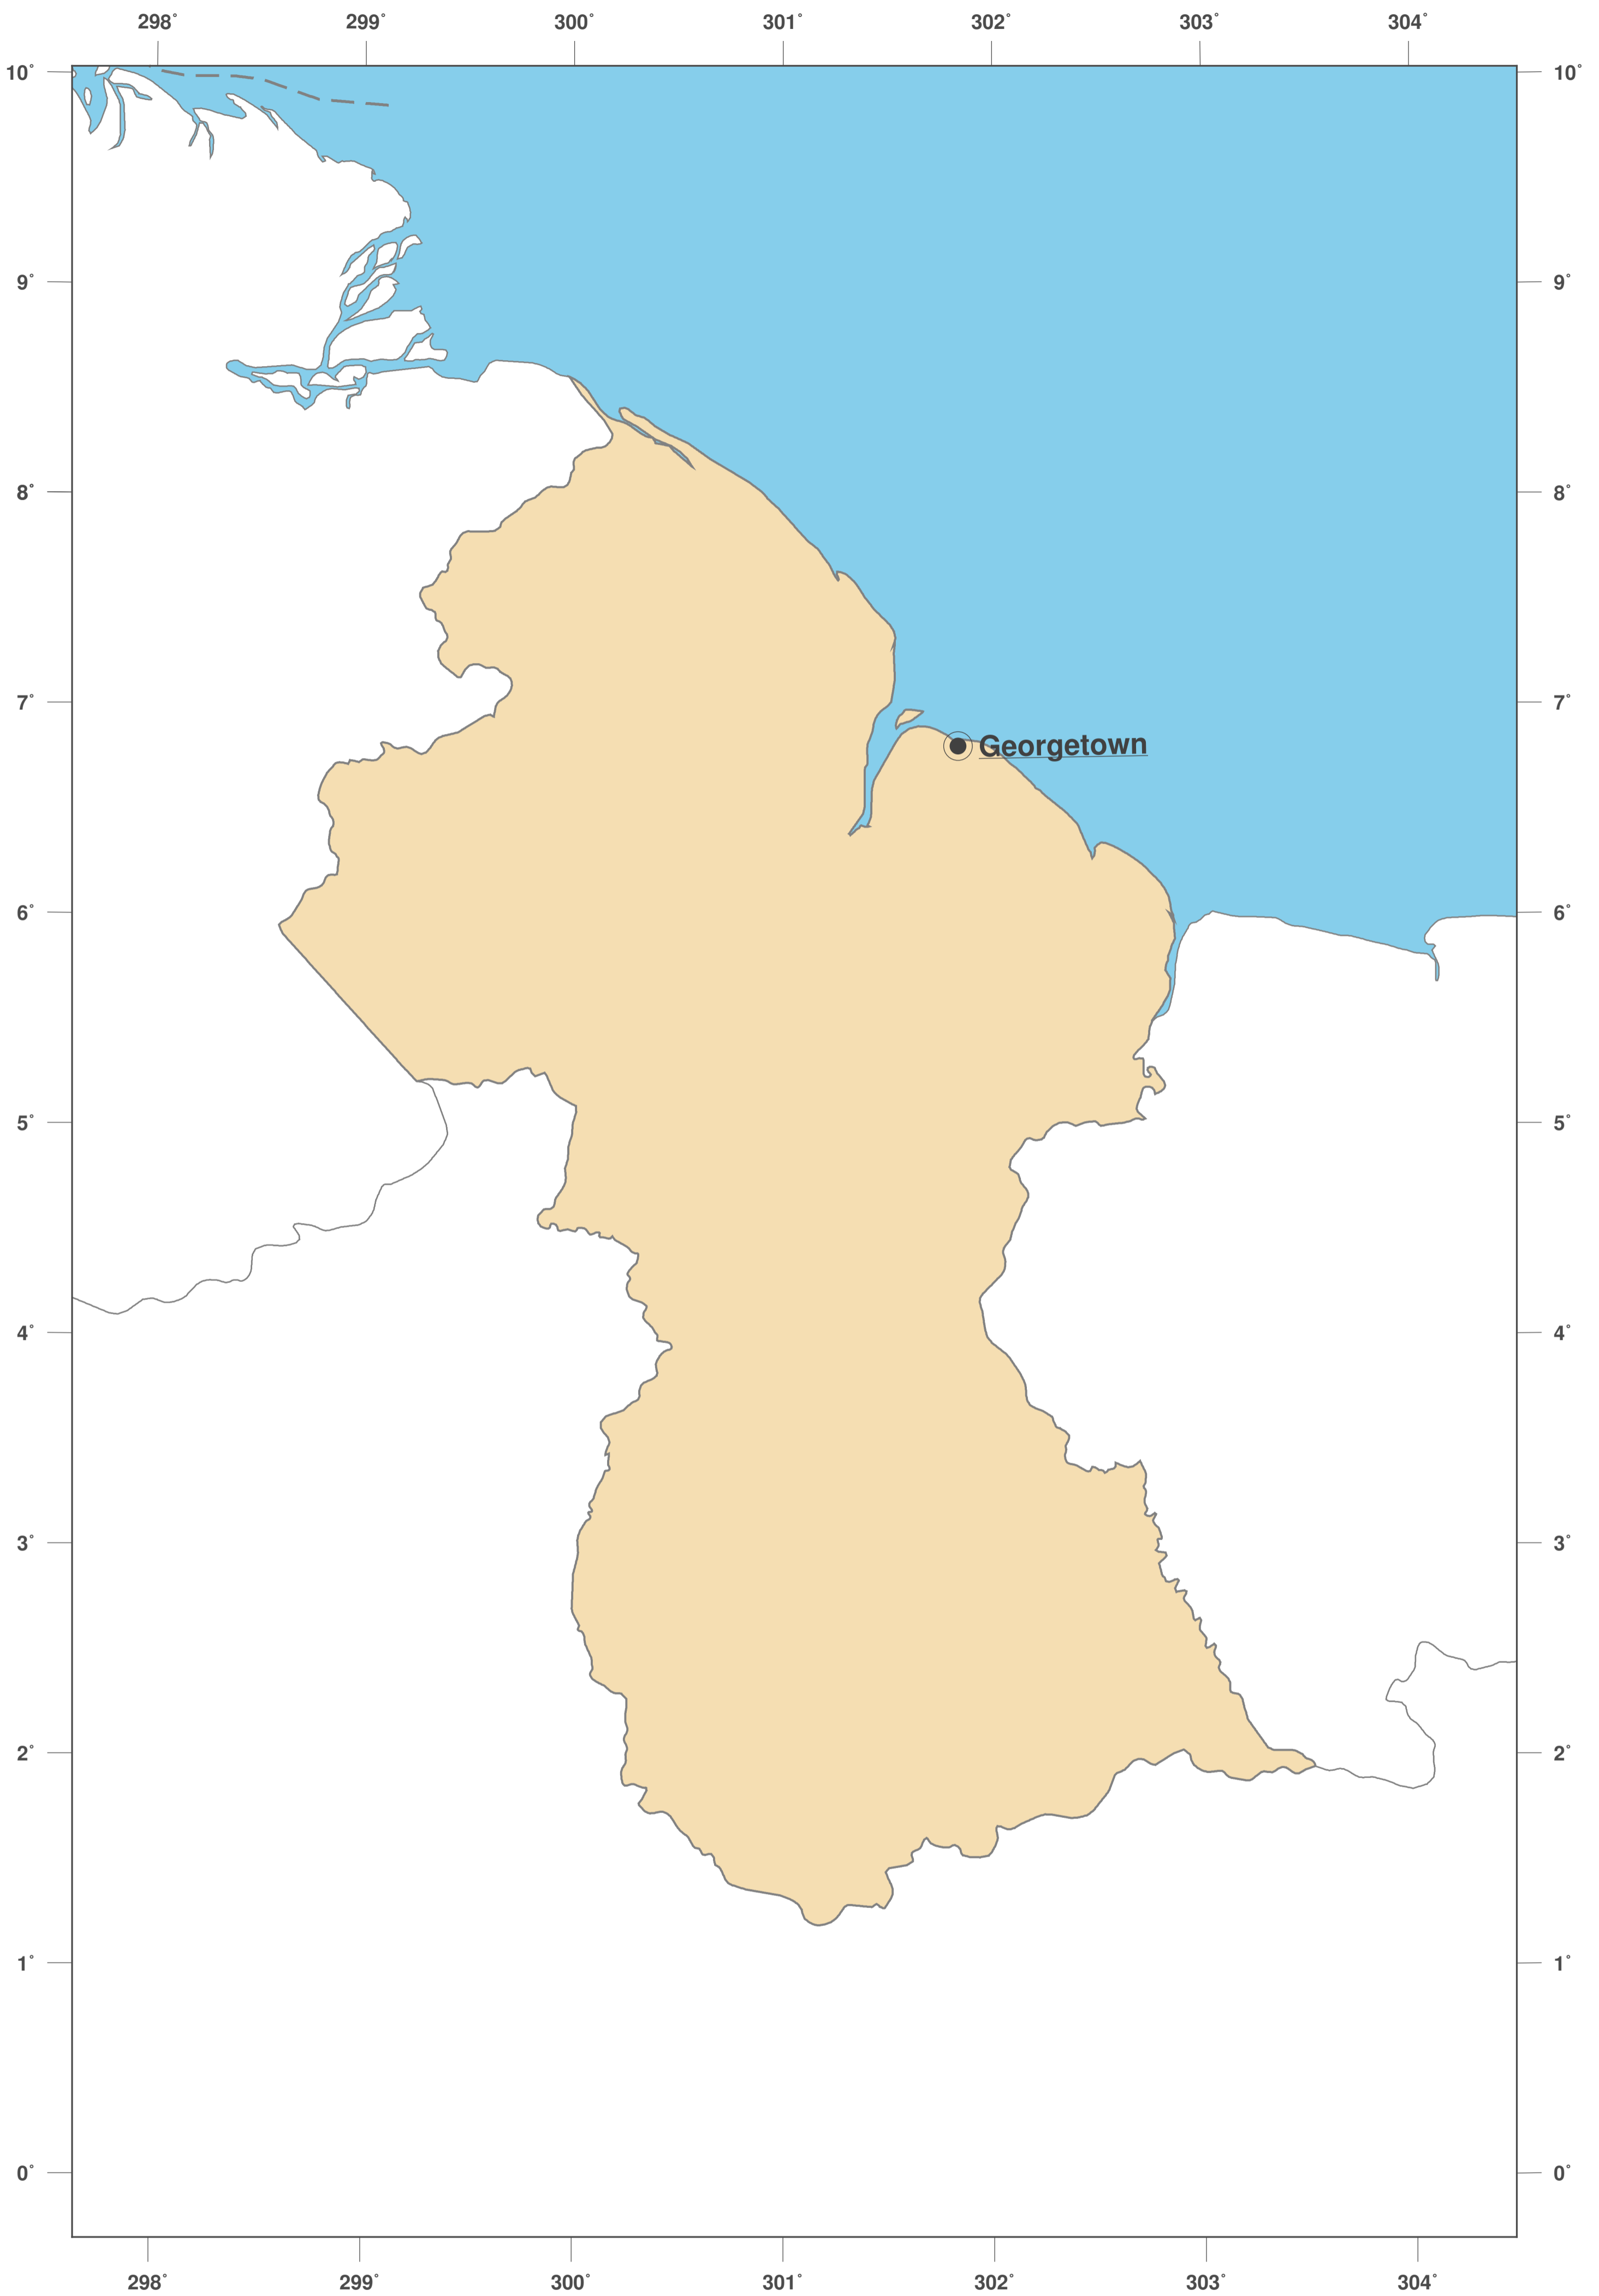

Guyana: Outline Map II

Map-License:

This map is licensed under the CC-BY-3.0 (<http://creativecommons.org/licenses/by/3.0/deed.en>). Please cite the GinkgoMaps-project and link back (<http://www.ginkgomaps.com>).

Parameter and used data:

Map Projection: Lambert (equal area); Map Center: lat 4.87° lon -58.93°; vector data: political borders by Natural Earth provided by <http://www.naturalearthdata.com>