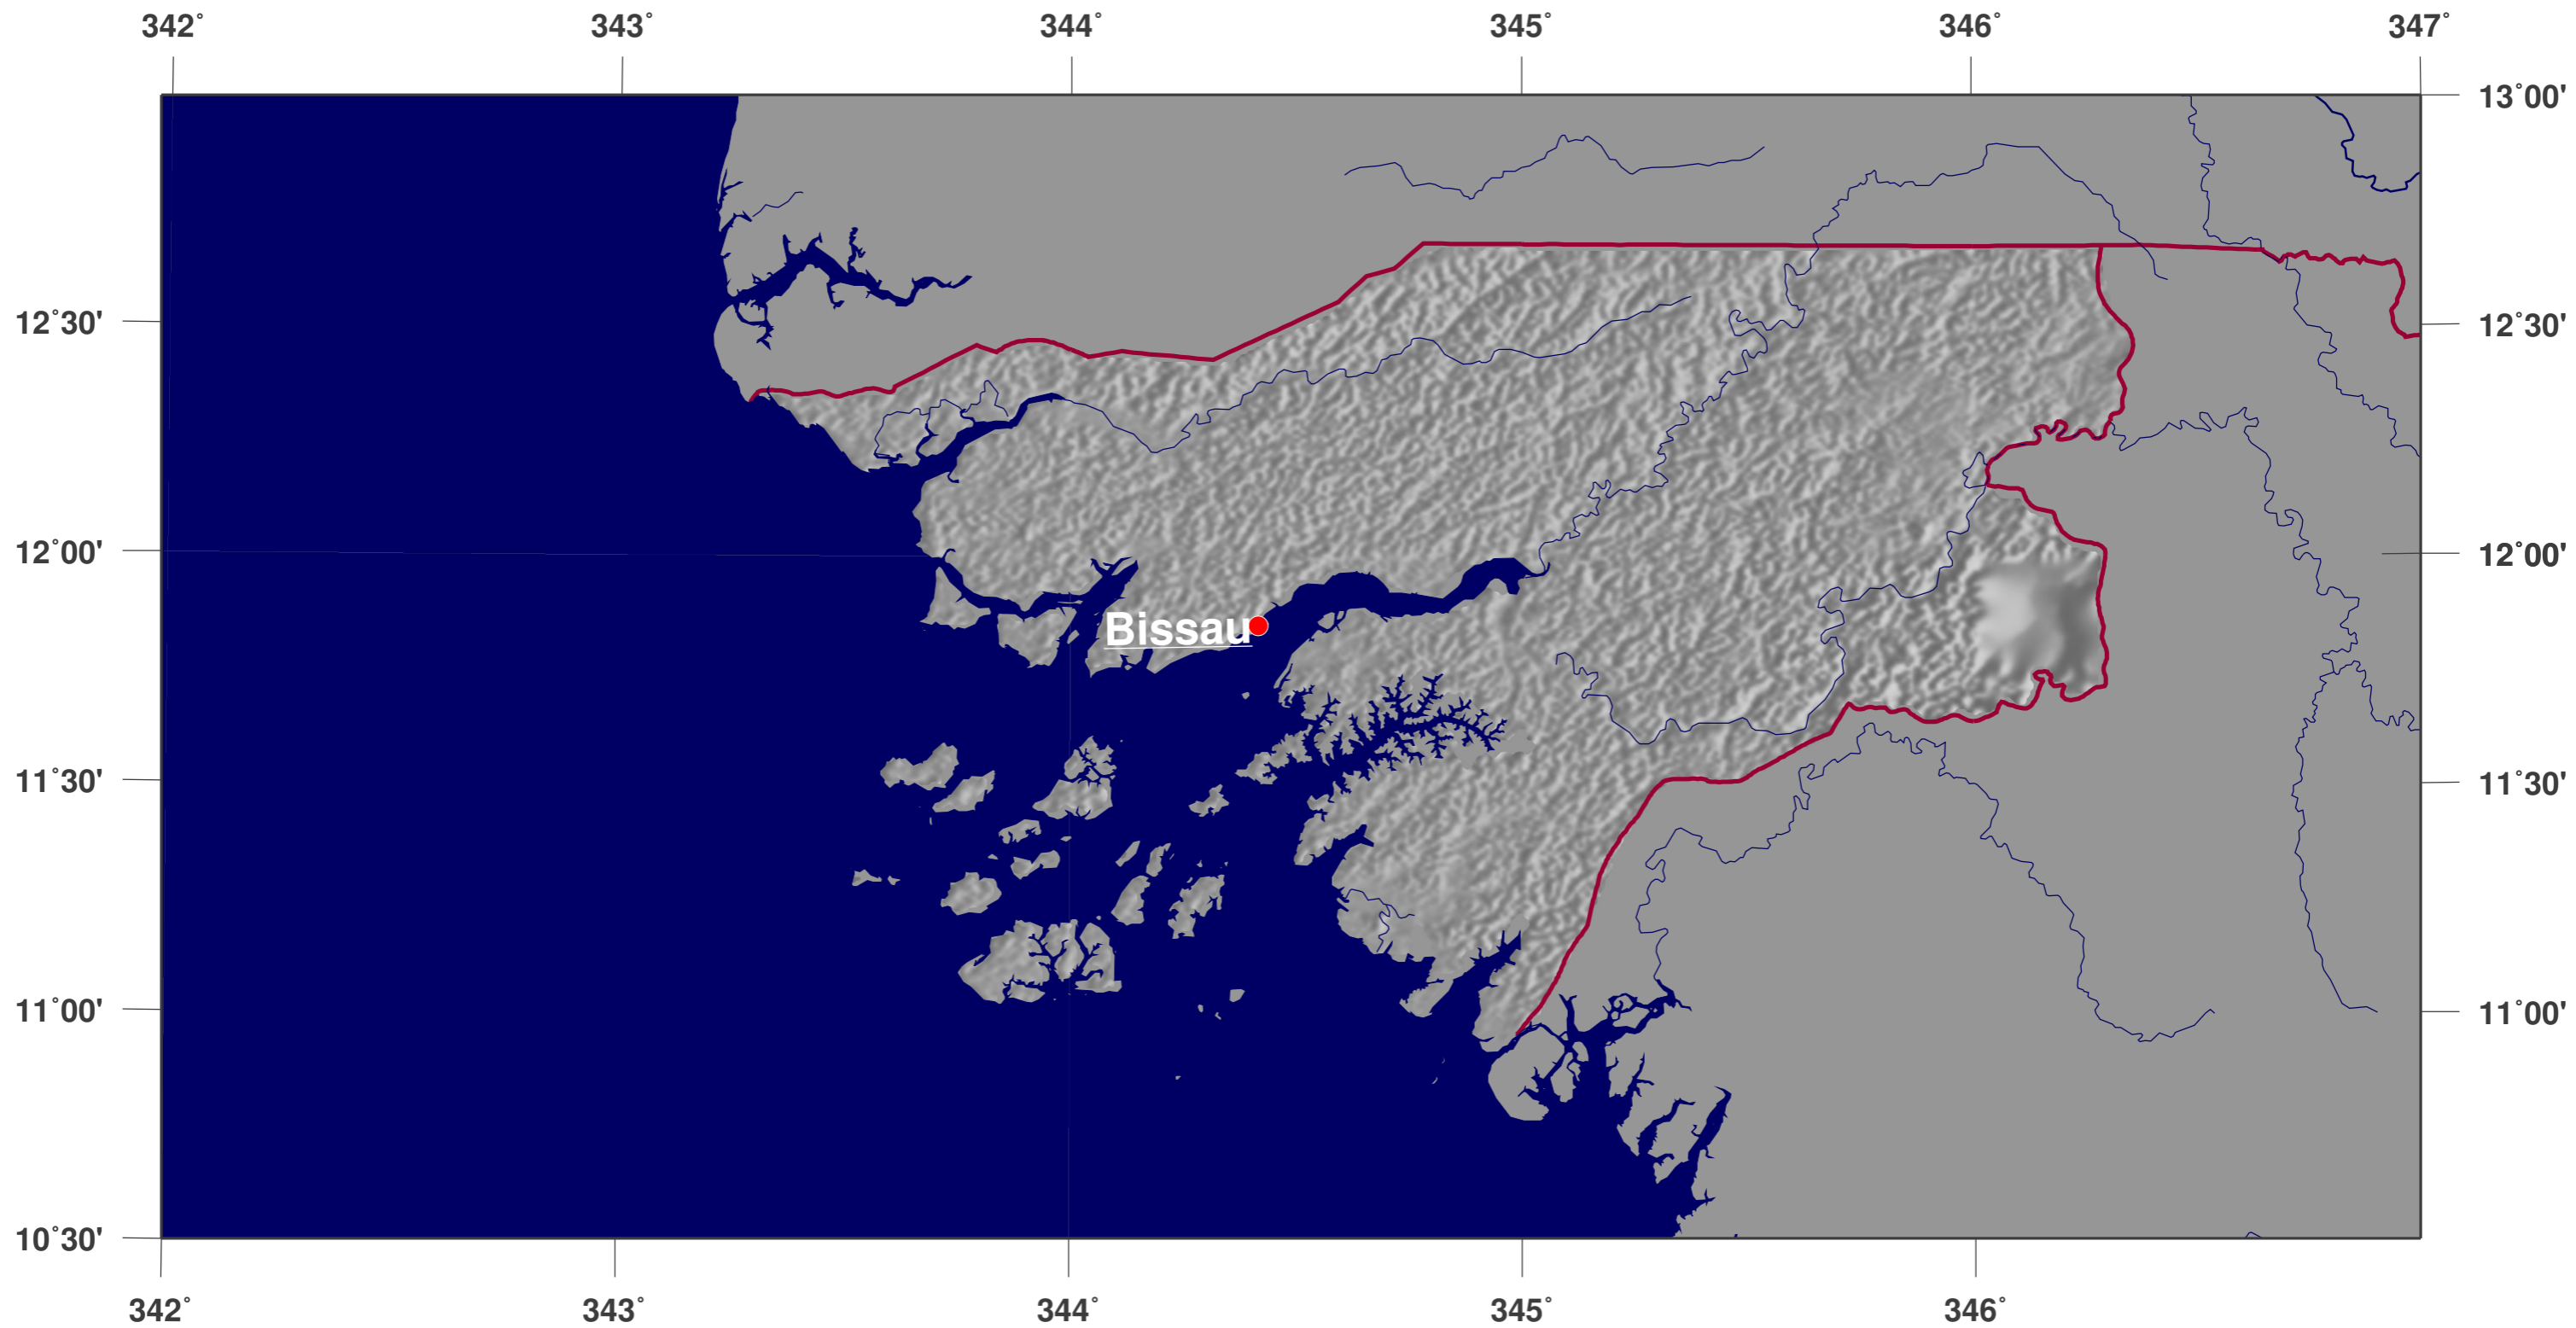

Guinea-Bissau: shaded relief map

**GINKGO
MAPS**

Map-License:

This map is licensed under the Creative Commons Attribution 3.0 License (<http://creativecommons.org/licenses/by/3.0/>). Please cite the GinkgoMaps-project or link back (<http://www.ginkgomaps.com>).

Parameter and used data:

Map Projection: Lambert (equal area); Map Center: lat 11.8°; lon -15.18°; vector data: GSHHS and political borders by GMT (gmt.soest.hawaii.edu); raster data: 30sec dtm-blend of GTOPO30, ICBAO, TOPO6.2, and ETOPO5 provided by Geoware (<http://www.geoware-online.com>)