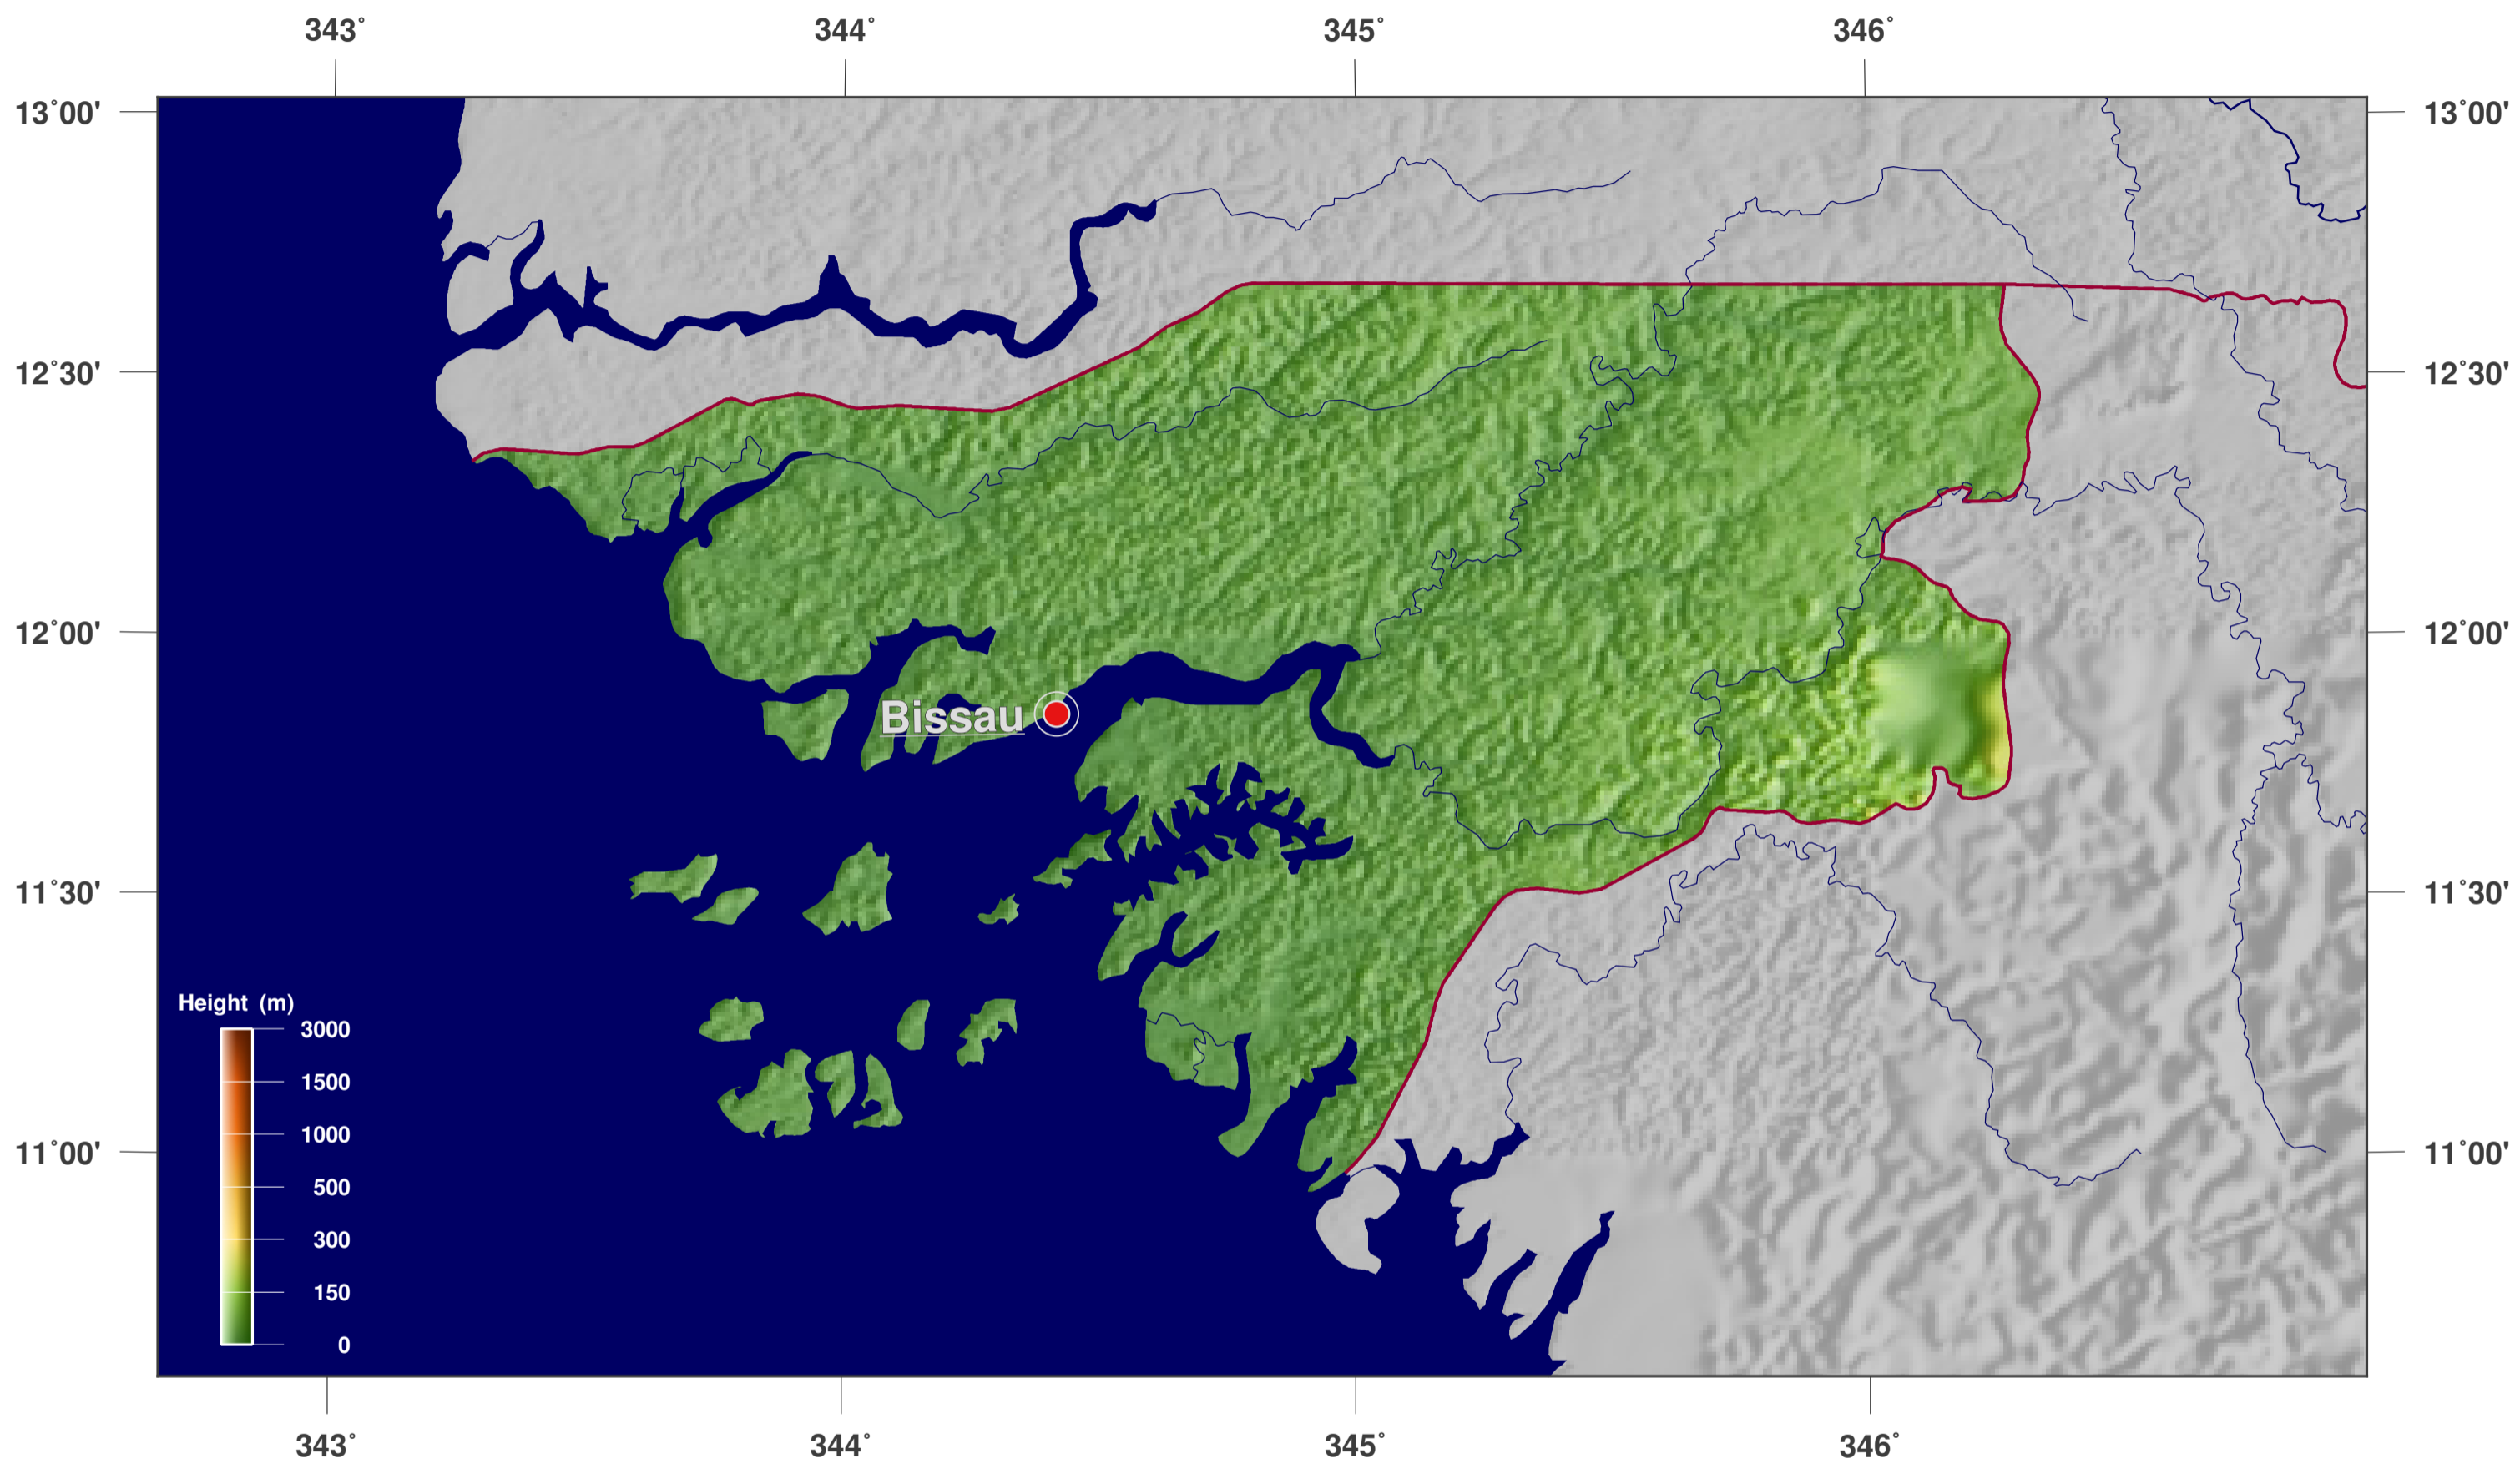

Guinea-Bissau: shaded height and relief map

**GINKGO
MAPS**

Map-License:

This map is licensed under the CC-BY-3.0 (<http://creativecommons.org/licenses/by/3.0/deed.en>). Please cite the GinkgoMaps-project and link back (<http://www.ginkgomaps.com>).

Parameter and used data:

Map Projection: Lambert (equal area); Map Center: lat 11.8°; lon -15.18°; vector data: Natural Earth (www.naturalearthdata.com) and GSHHG (www.soest.hawaii.edu/pwessel/gshhg); raster data: Geoware (www.geoware-online.com).