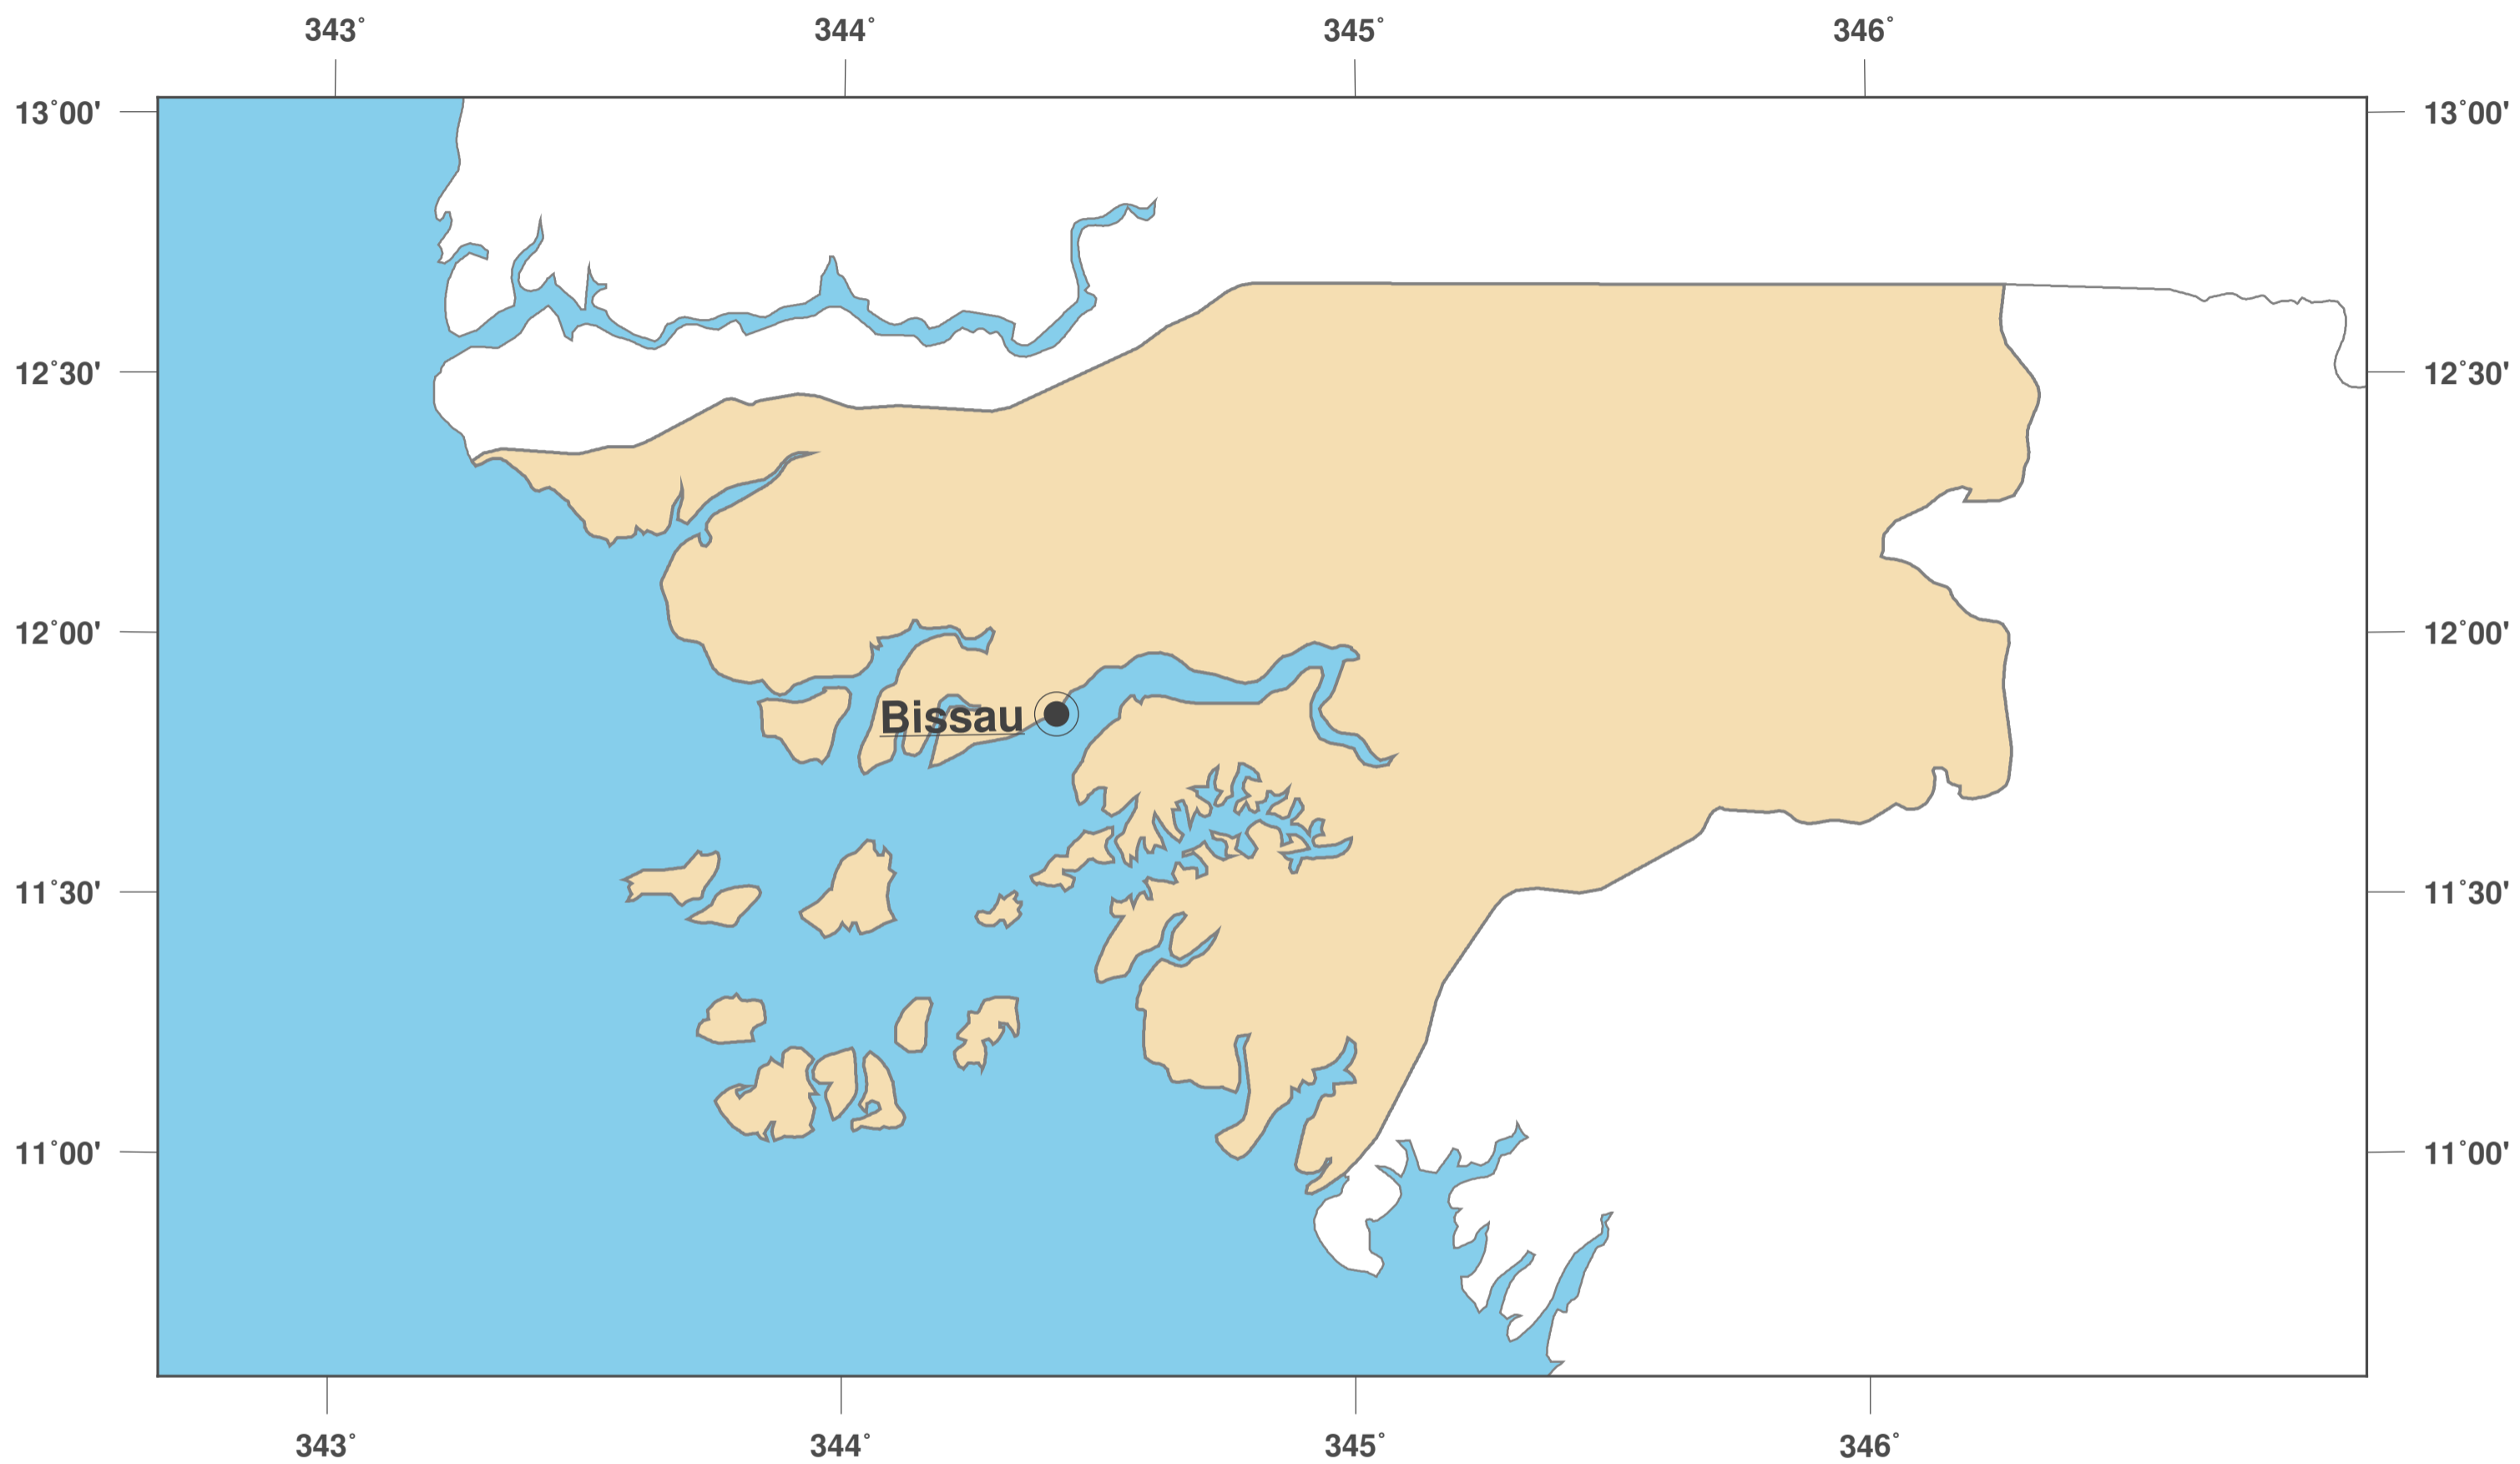

# Guinea-Bissau: Outline Map II

**GINKGO  
MAPS**

**Map-License:**

This map is licensed under the CC-BY-3.0 (<http://creativecommons.org/licenses/by/3.0/deed.en>). Please cite the GinkgoMaps-project and link back (<http://www.ginkgomaps.com>).

**Parameter and used data:**

Map Projection: Lambert (equal area); Map Center: lat 11.8° lon -15.18°; vector data: political borders by Natural Earth provided by <http://www.naturalearthdata.com>