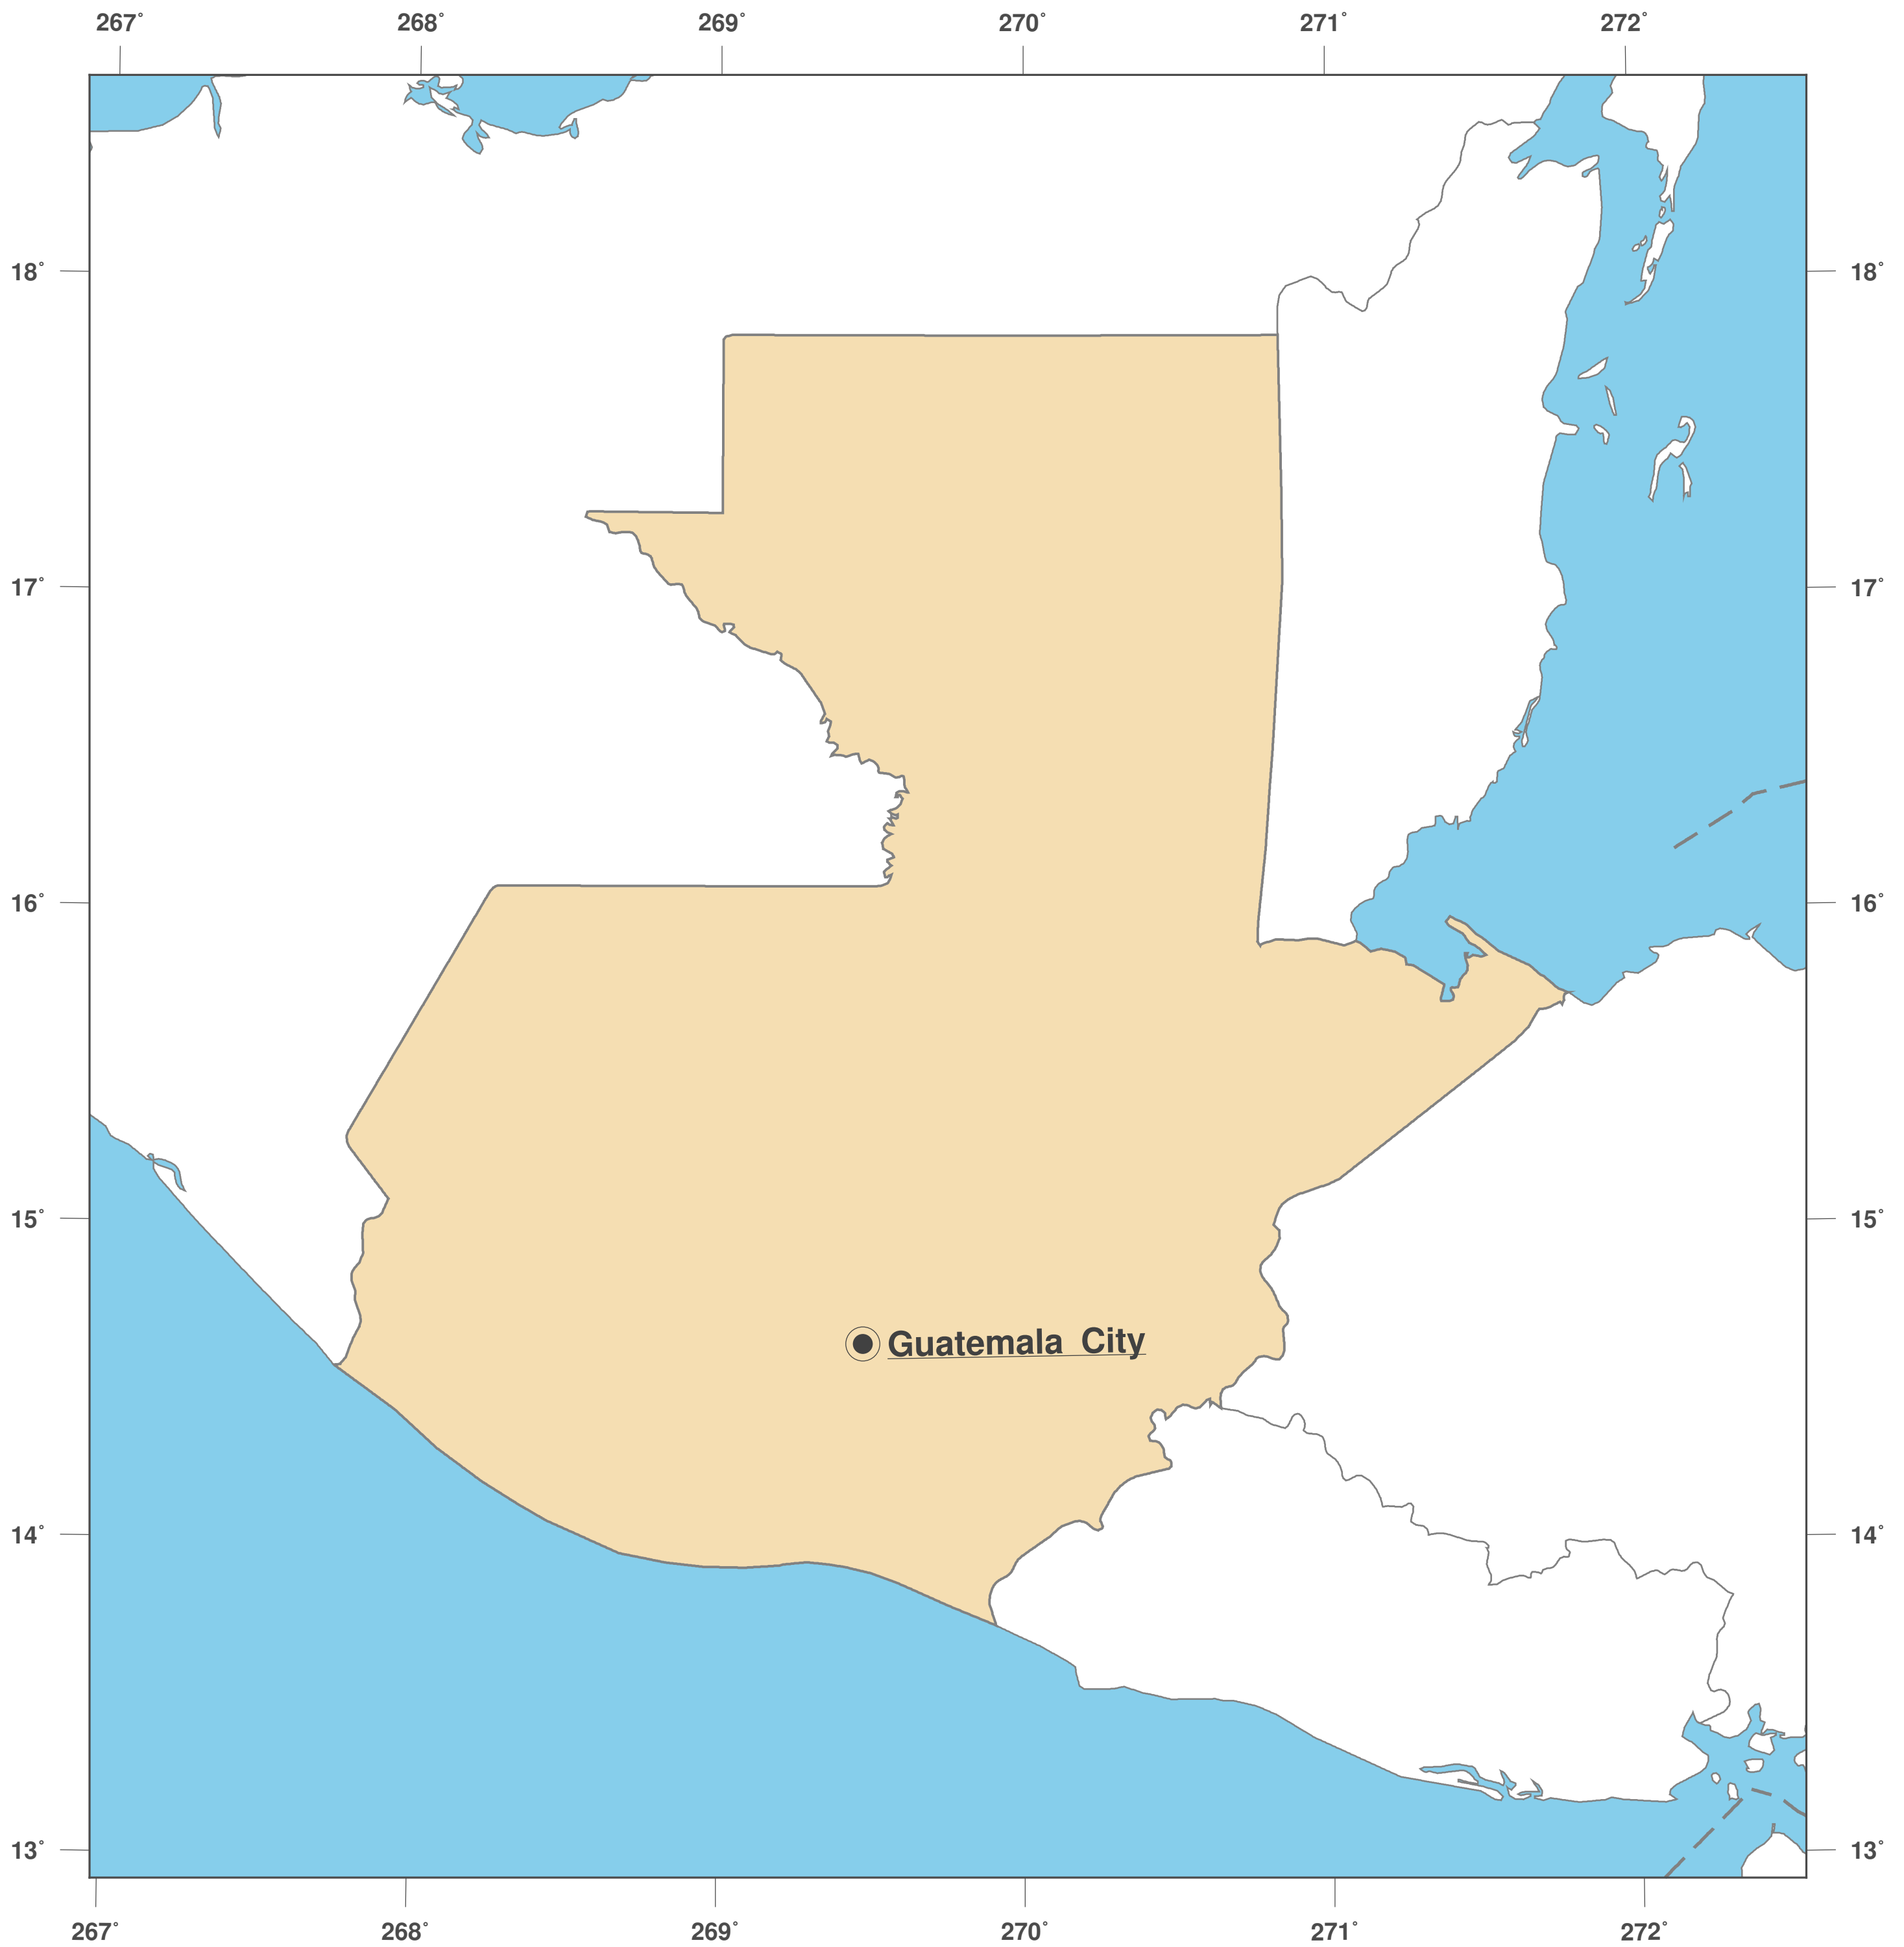

Guatemala: Outline Map II

Map-License:

This map is licensed under the CC-BY-3.0 (<http://creativecommons.org/licenses/by/3.0/deed.en>). Please cite the GinkgoMaps-project and link back (<http://www.ginkgomaps.com>).

Parameter and used data:

Map Projection: Lambert (equal area); Map Center: lat 15.78° lon -90.23°; vector data: political borders by Natural Earth provided by <http://www.naturalearthdata.com>