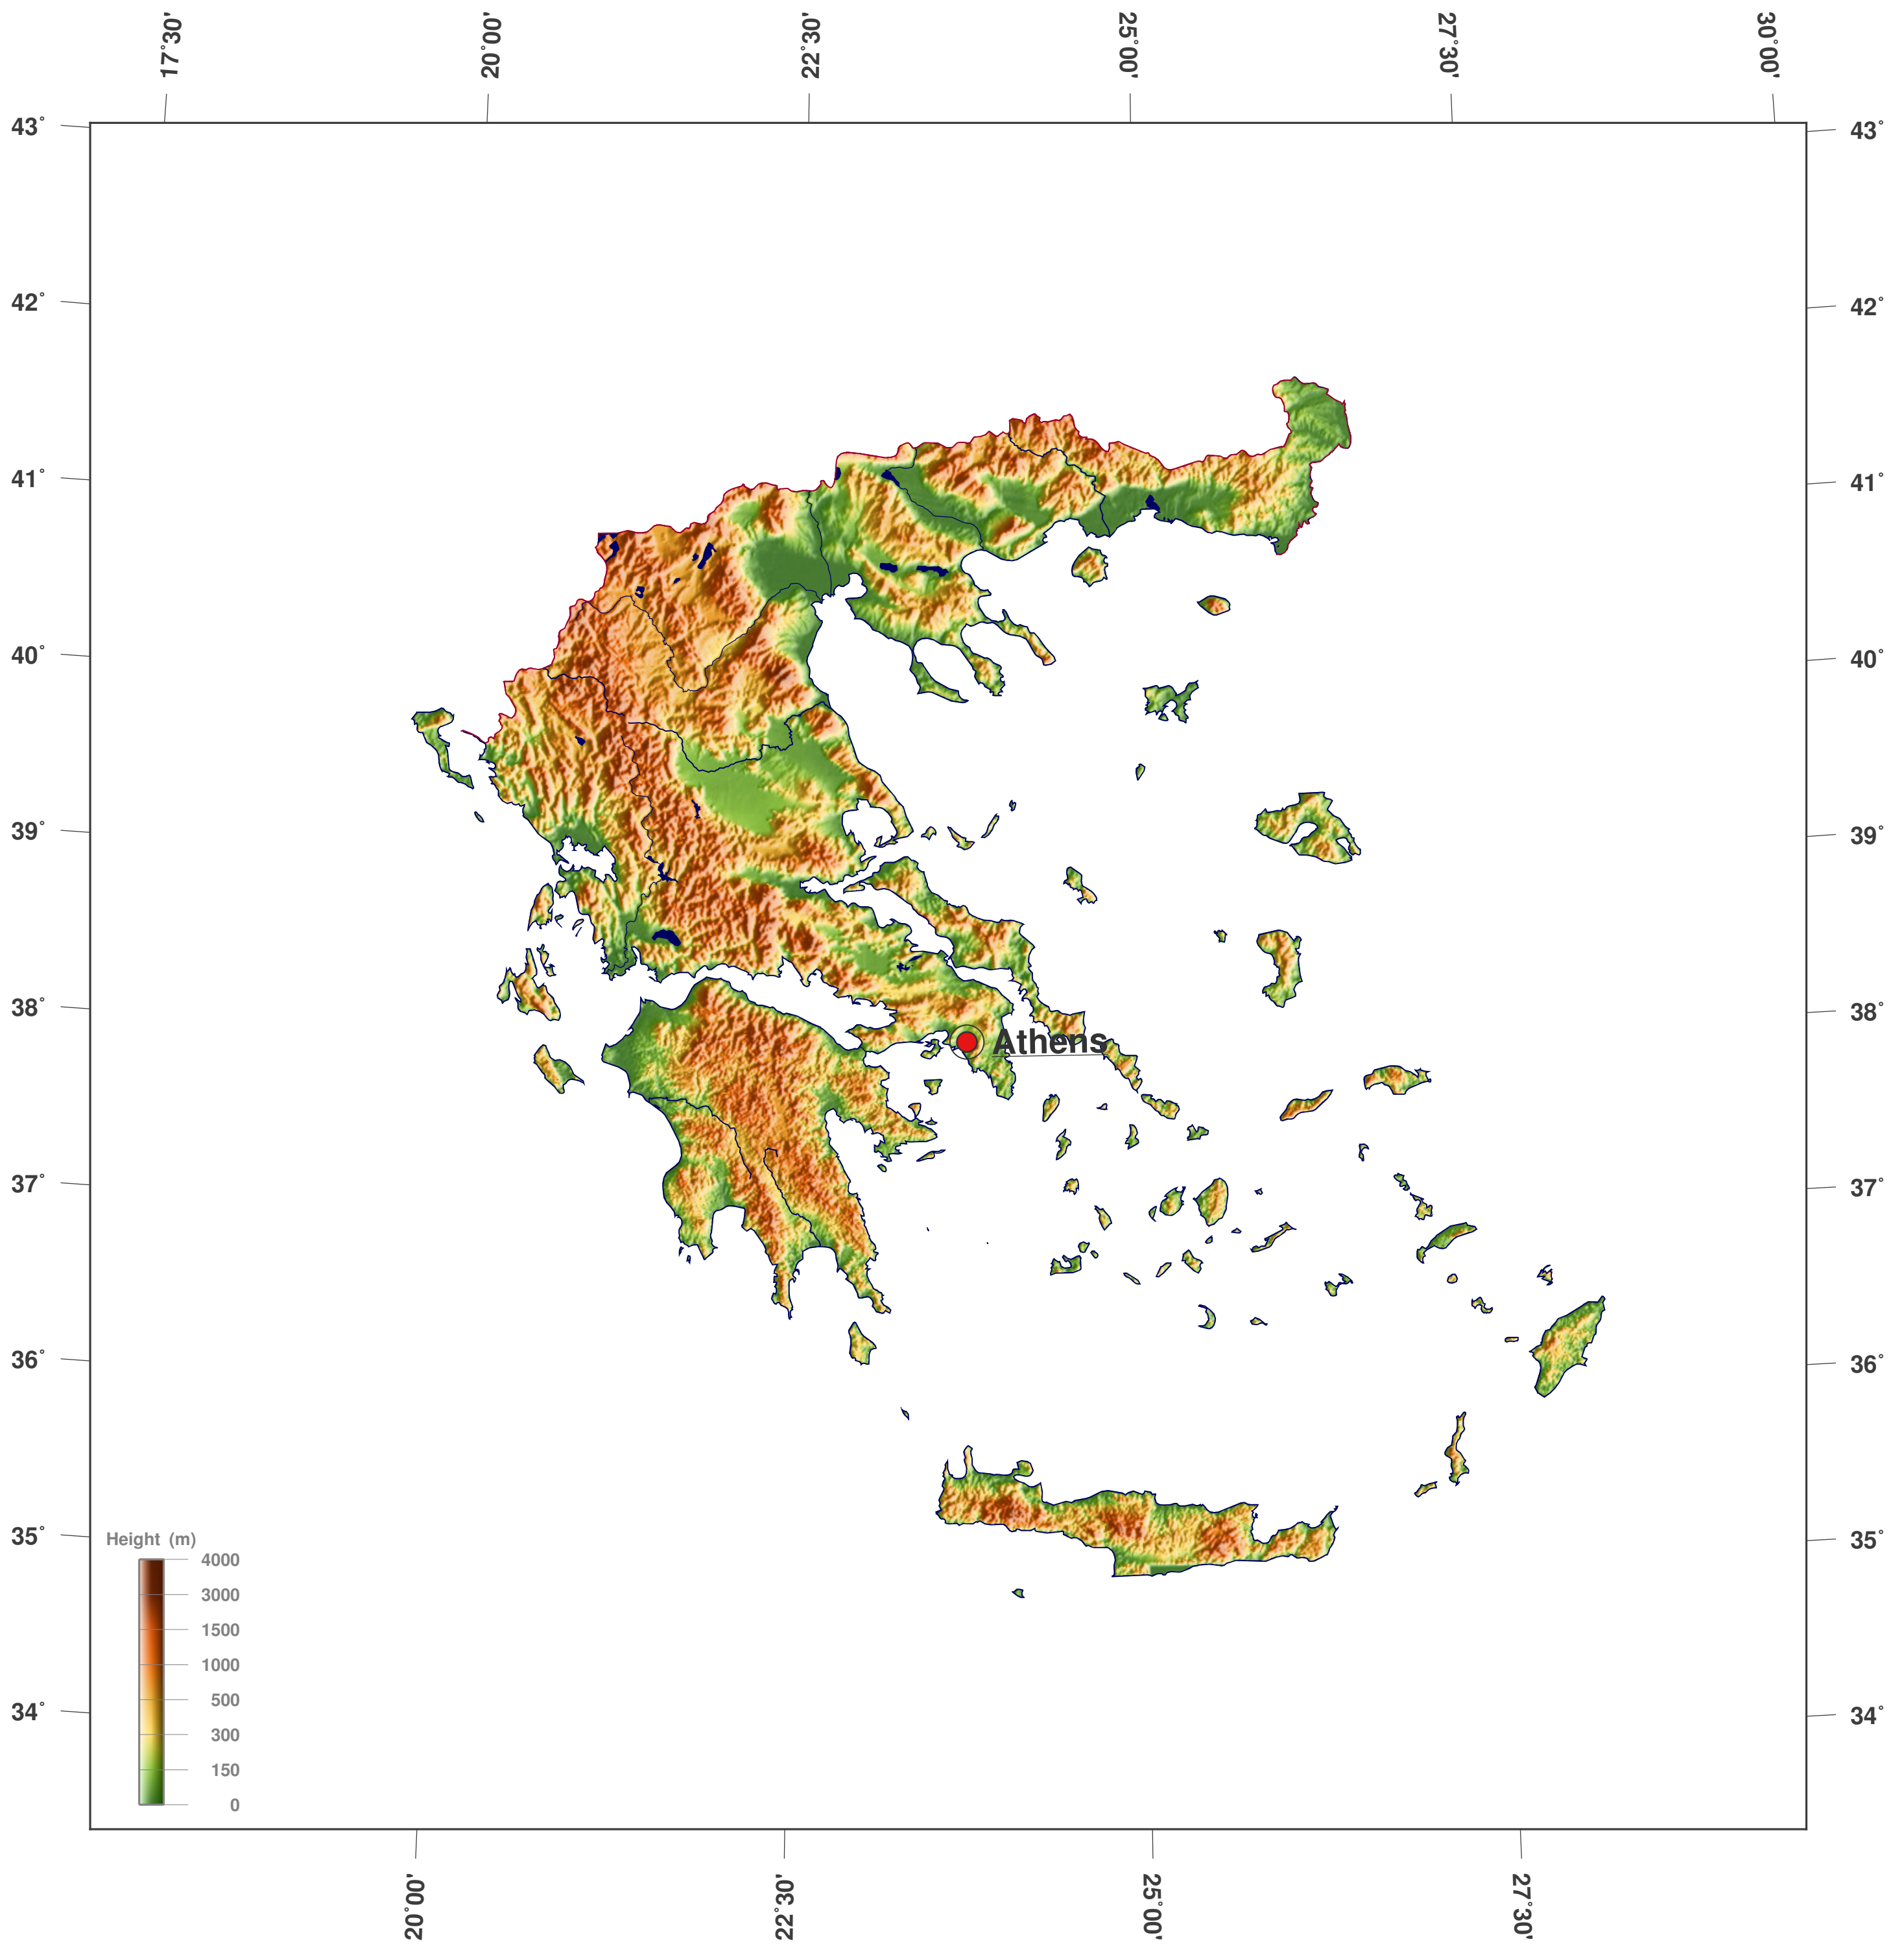

Greece: shaded height and relief map

Map-License:

This map is licensed under the CC-BY-3.0 (<http://creativecommons.org/licenses/by/3.0/deed.en>). Please cite the GinkgoMaps-project and link back (<http://www.ginkgomaps.com>).

Parameter and used data:

Map Projection: Lambert (equal area); Map Center: lat 38.28°; lon 23.81°; vector data: Natural Earth (www.naturalearthdata.com) and GSHHG (www.soest.hawaii.edu/pwessel/gshhg); raster data: Geoware (www.geoware-online.com).