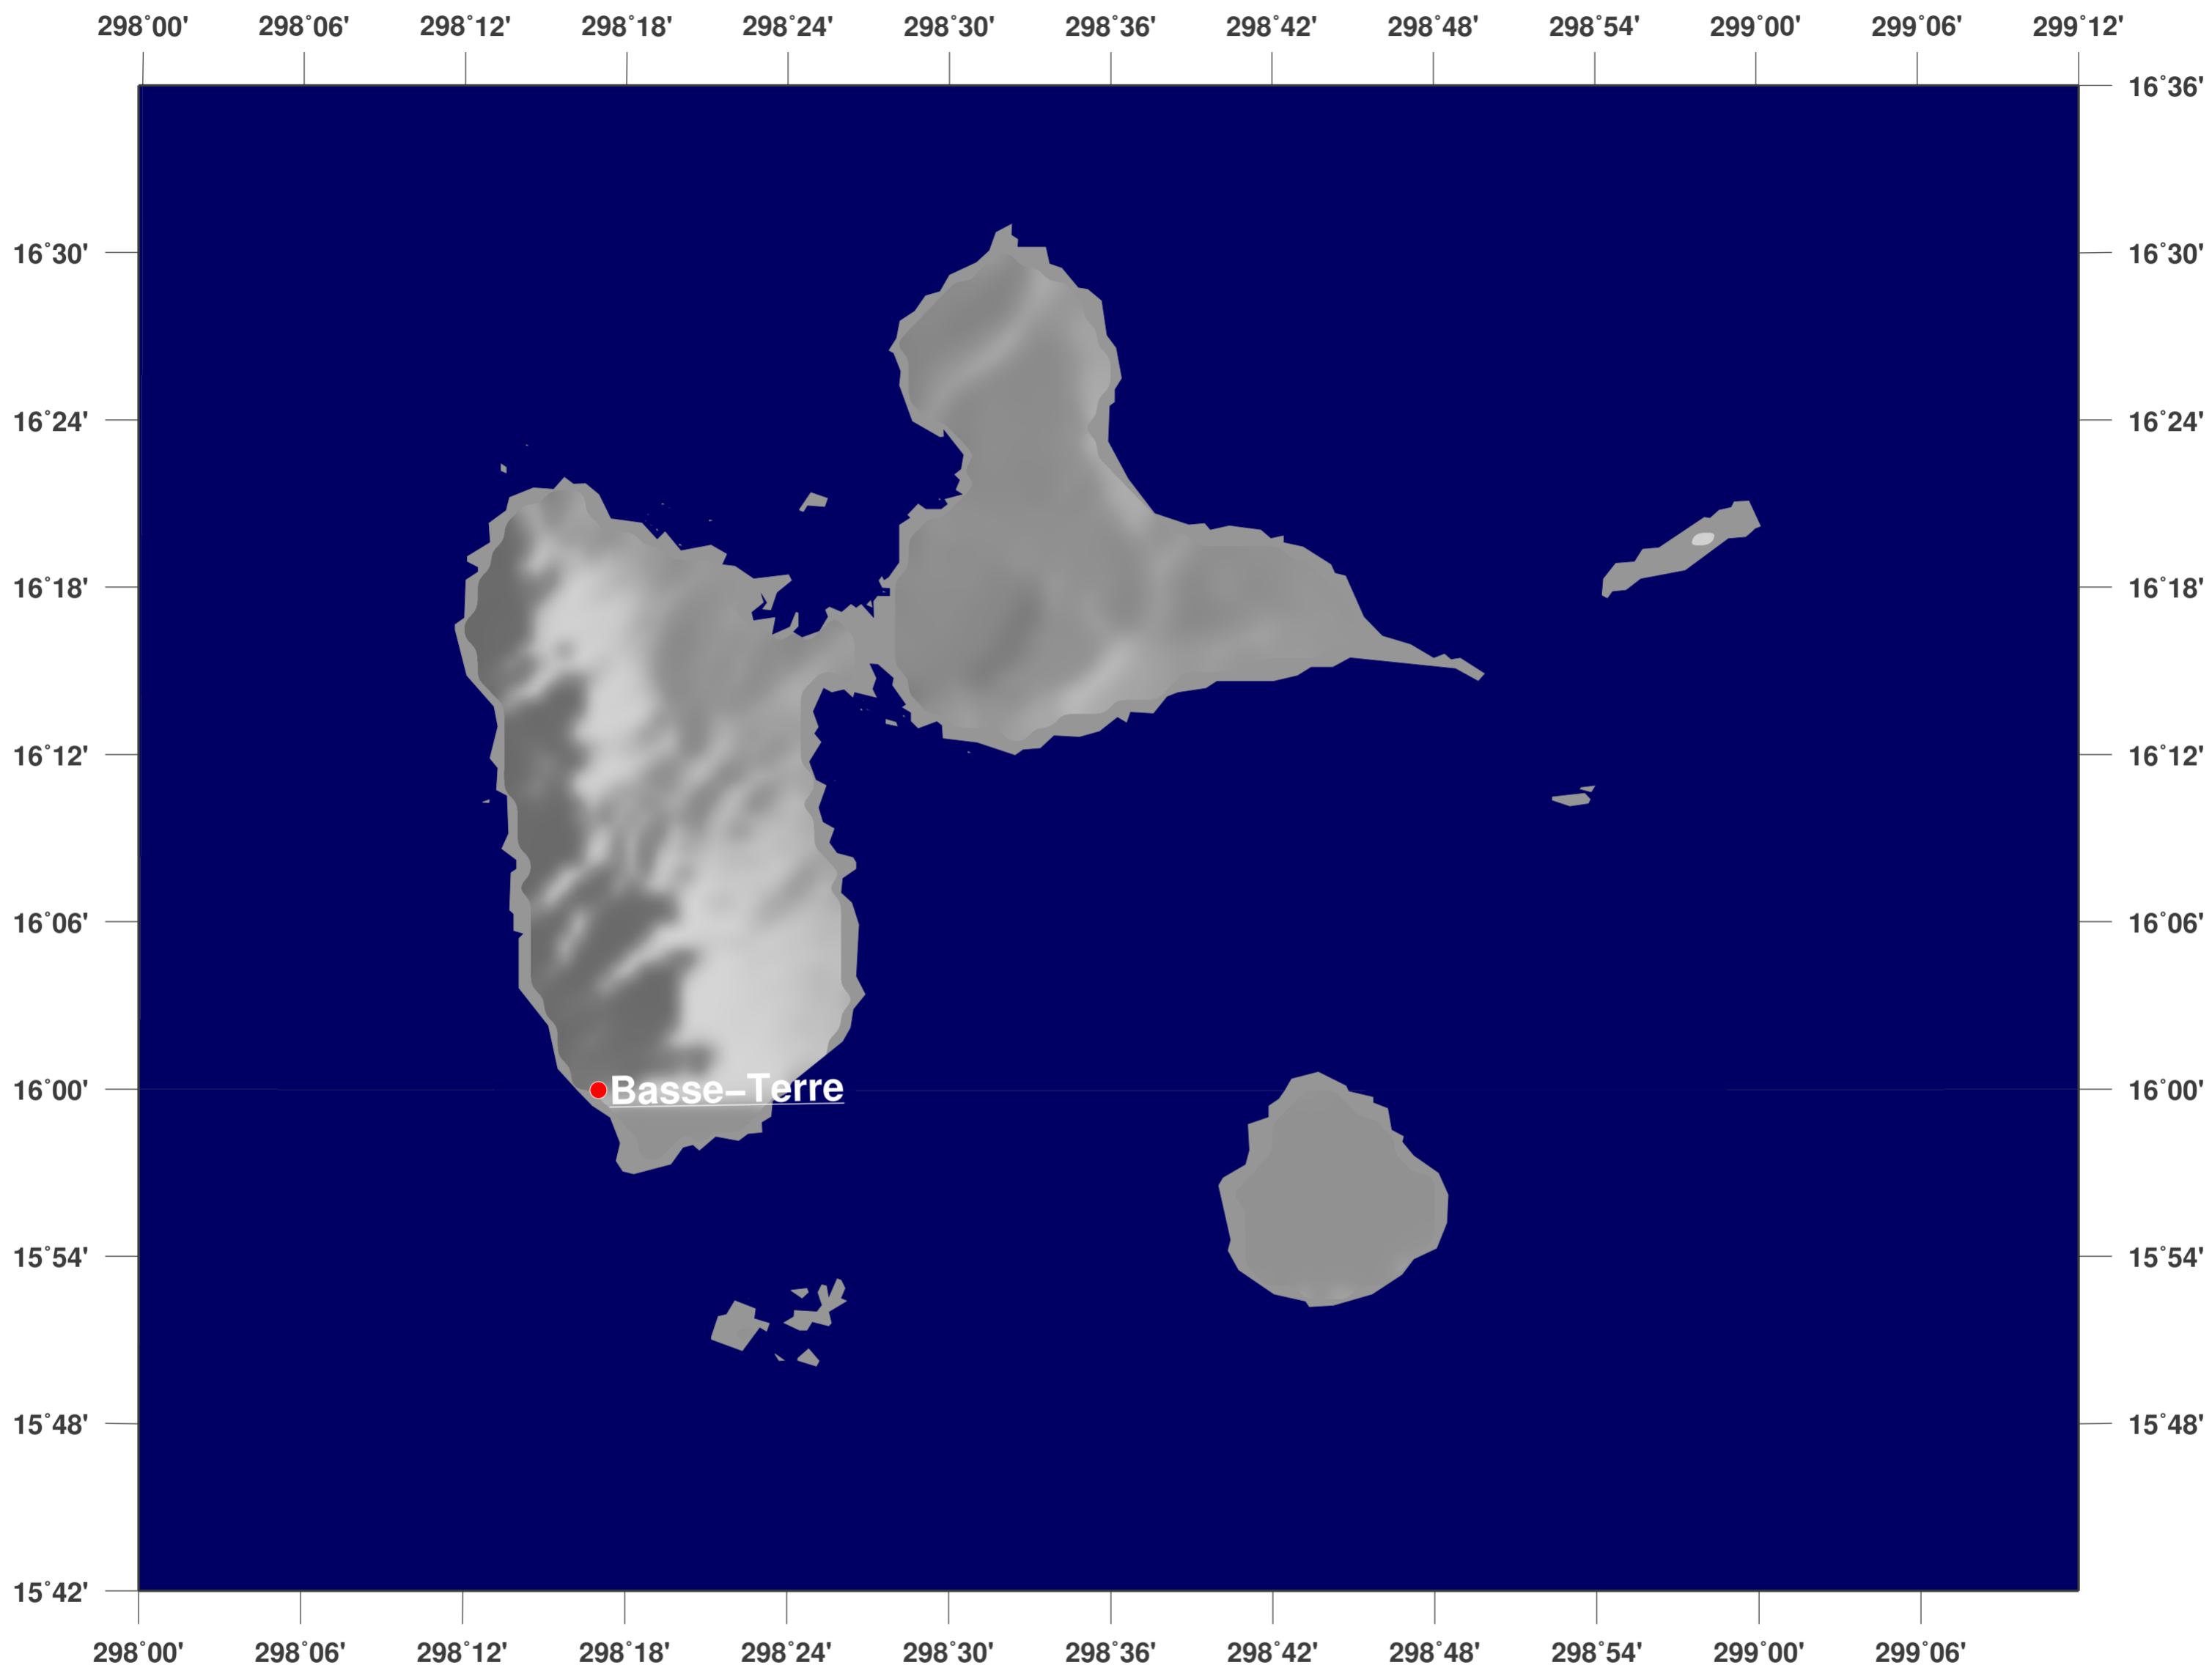

Guadeloupe: shaded relief map

Map-License:

This map is licensed under the Creative Commons Attribution 3.0 License (<http://creativecommons.org/licenses/by/3.0/>). Please cite the GinkgoMaps-project or link back (<http://www.ginkgomaps.com>).

Parameter and used data:

Map Projection: Lambert (equal area); Map Center: lat 16.17°; lon -61.4°; vector data: GSHHS and political borders by GMT (gmt.soest.hawaii.edu); raster data: 30sec dtm-blend of GTOPO30, ICBAO, TOPO6.2, and ETOPO5 provided by Geoware (<http://www.geoware-online.com>)