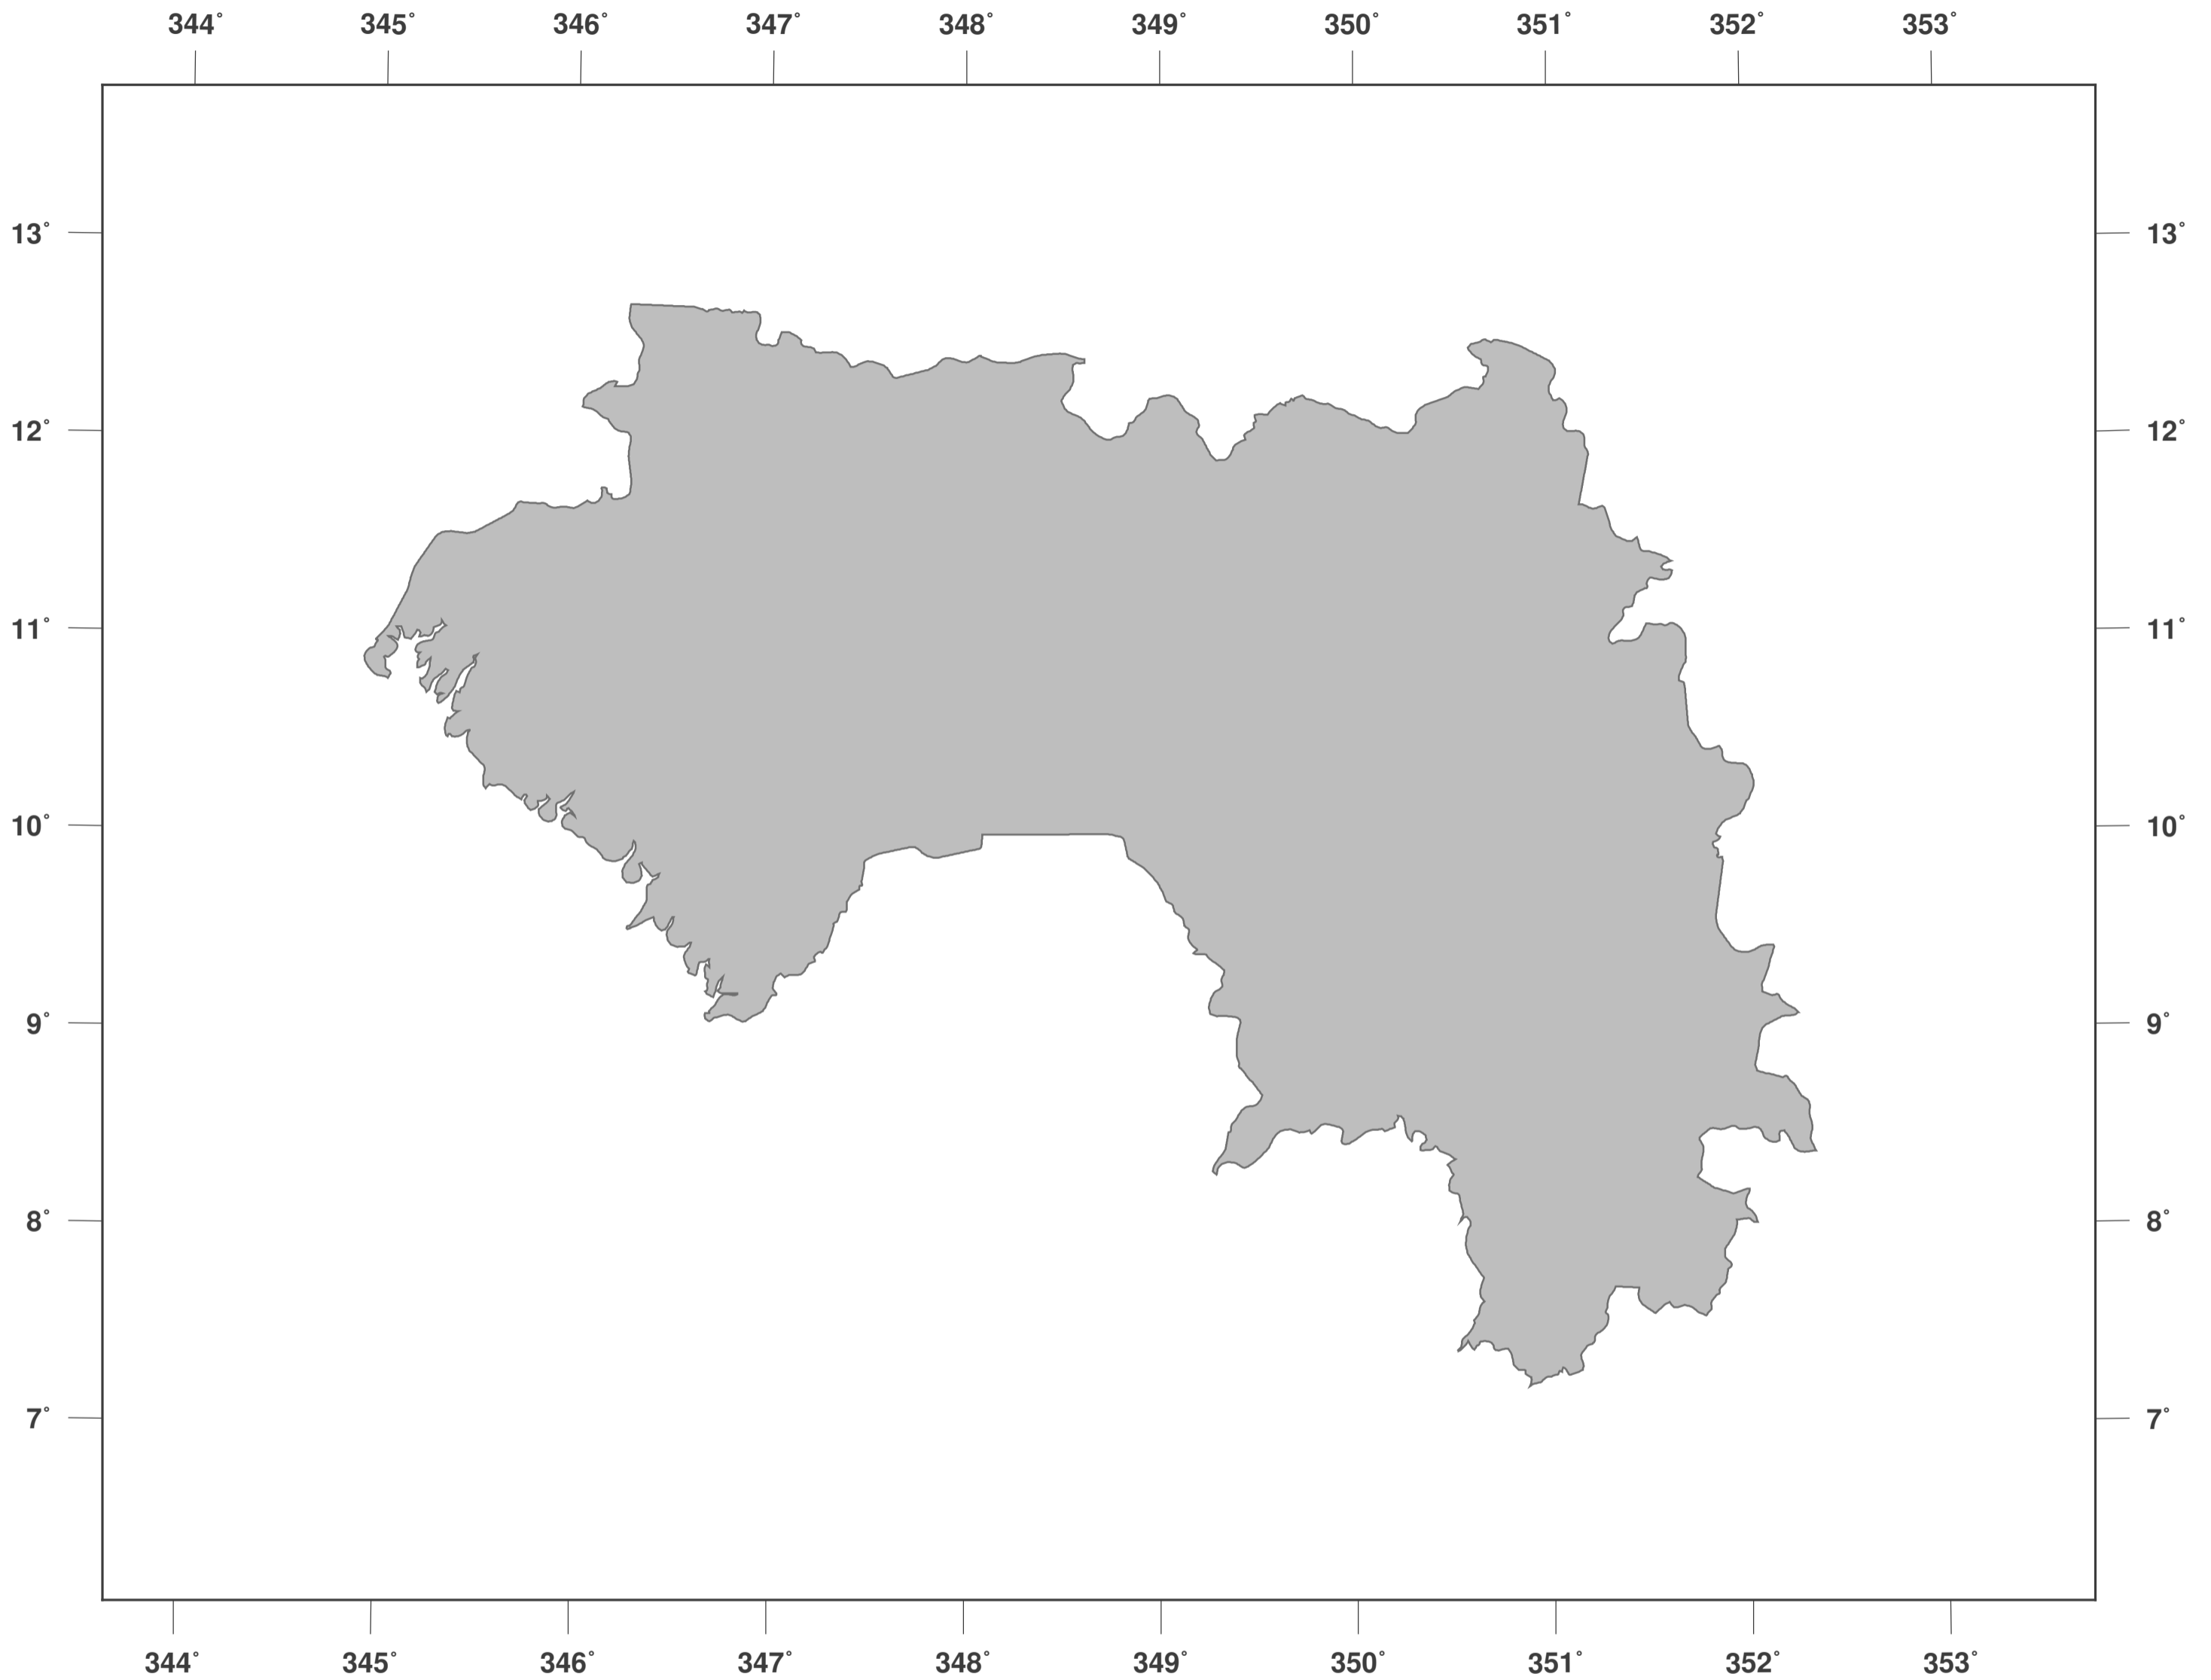

Guinea: Outline Map

**GINKGO
MAPS**

Map-License:

This map is licensed under the CC-BY-3.0 (<http://creativecommons.org/licenses/by/3.0/deed.en>). Please cite the GinkgoMaps-project and link back (<http://www.ginkgomaps.com>).

Parameter and used data:

Map Projection: Lambert (equal area); Map Center: lat 9.93°; lon -11.28°; Visualized Data: Natural Earth provided by <http://www.naturalearthdata.com>